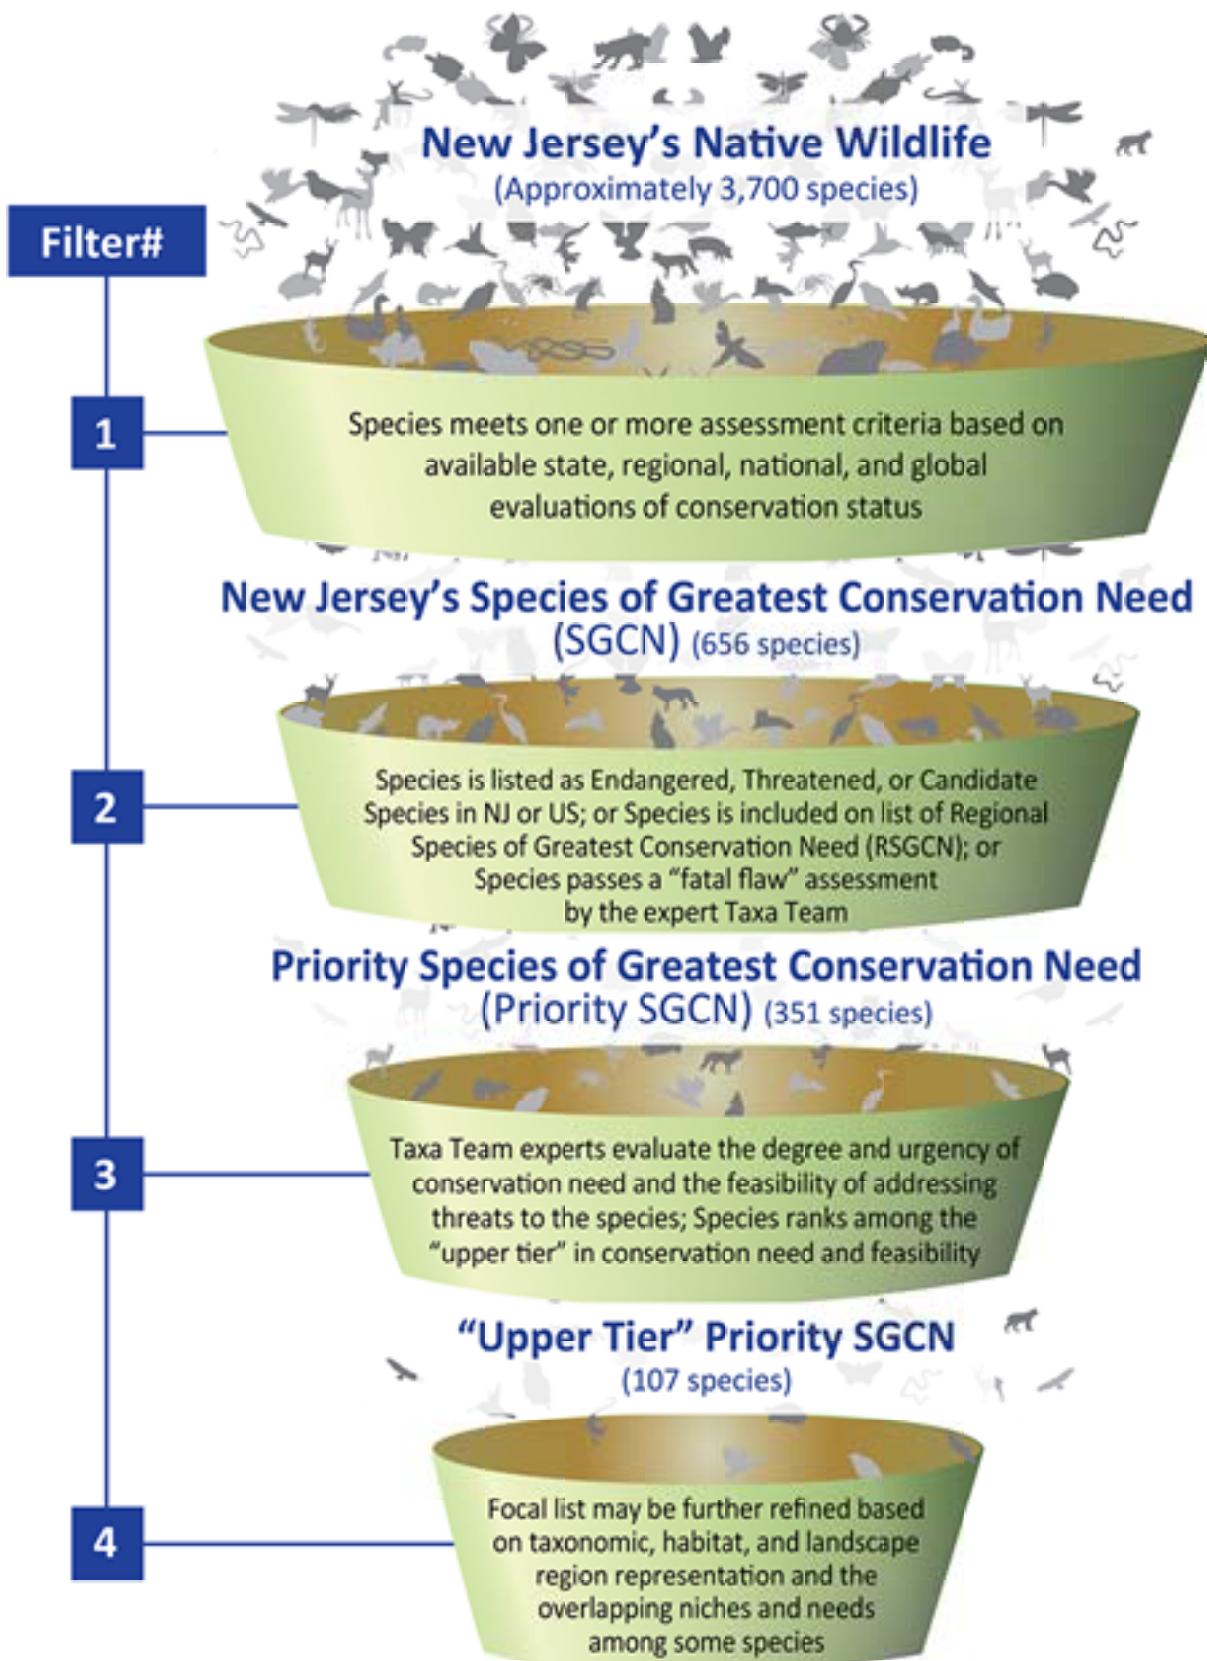

Selecting Focal Species

New Jersey's Native Wildlife
(Approximately 3,700 species)

New Jersey's Species of Greatest Conservation Need (SGCN) (656 species)

Priority Species of Greatest Conservation Need (Priority SGCN) (351 species)

"Upper Tier" Priority SGCN
(107 species)

Focal Species

These species will serve as a primary basis for assessing threats and developing actions in our revision of the New Jersey Wildlife Action Plan