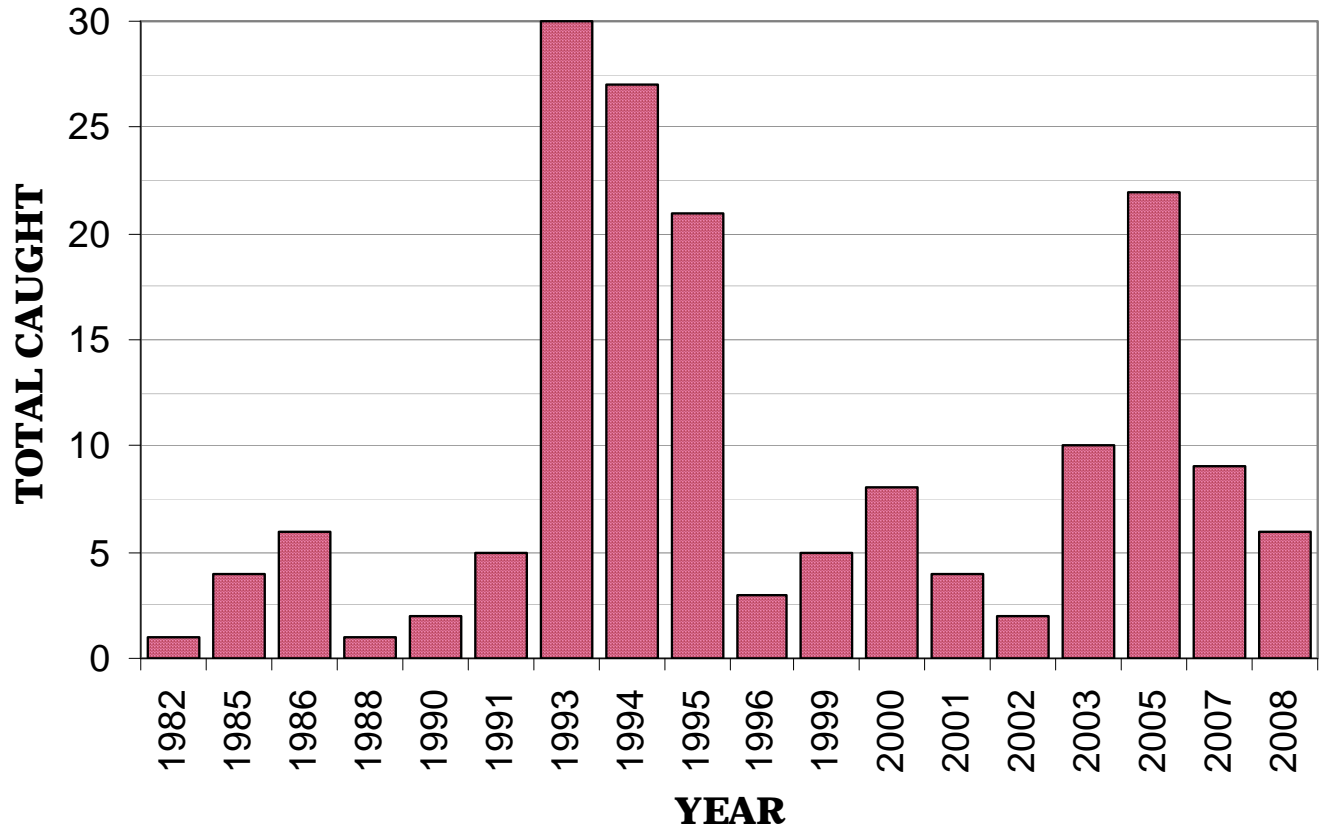

BLACK DRUM CATCH TOTALS BY YEAR

*black drum were only caught during the years shown

NJ Department of Environmental Protection
Division of Fish and Wildlife
Bureau of Marine Fisheries
www.NJFishandWildlife.com