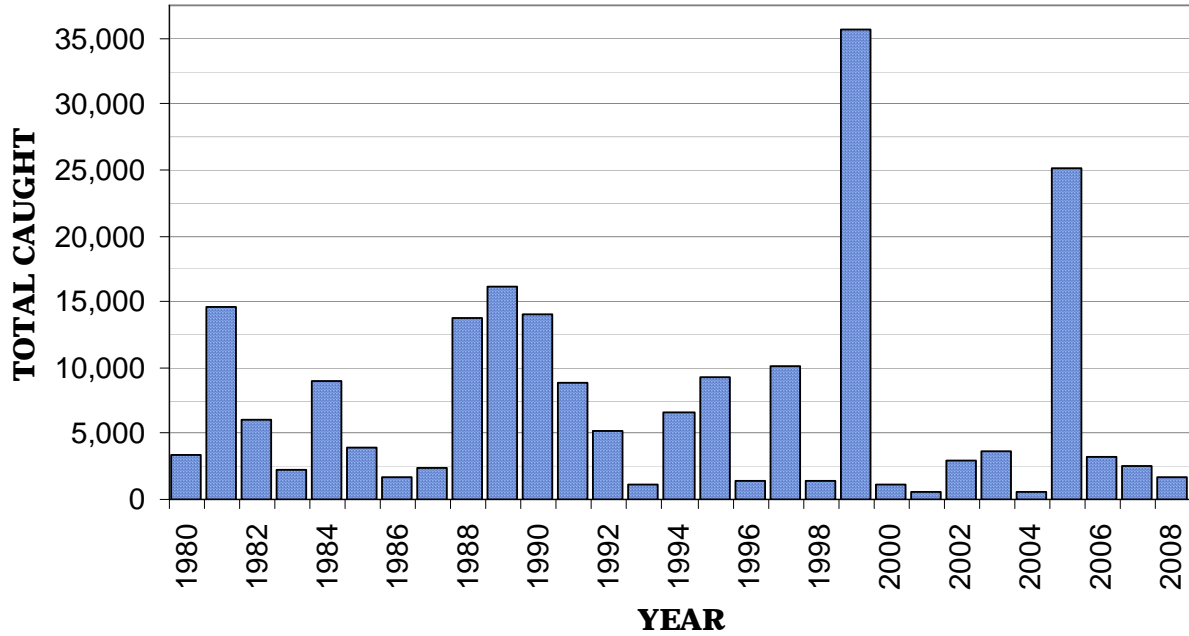

ATLANTIC MENHADEN CATCH TOTALS BY YEAR

NJ Department of Environmental Protection
Division of Fish and Wildlife
Bureau of Marine Fisheries
www.NJFishandWildlife.com