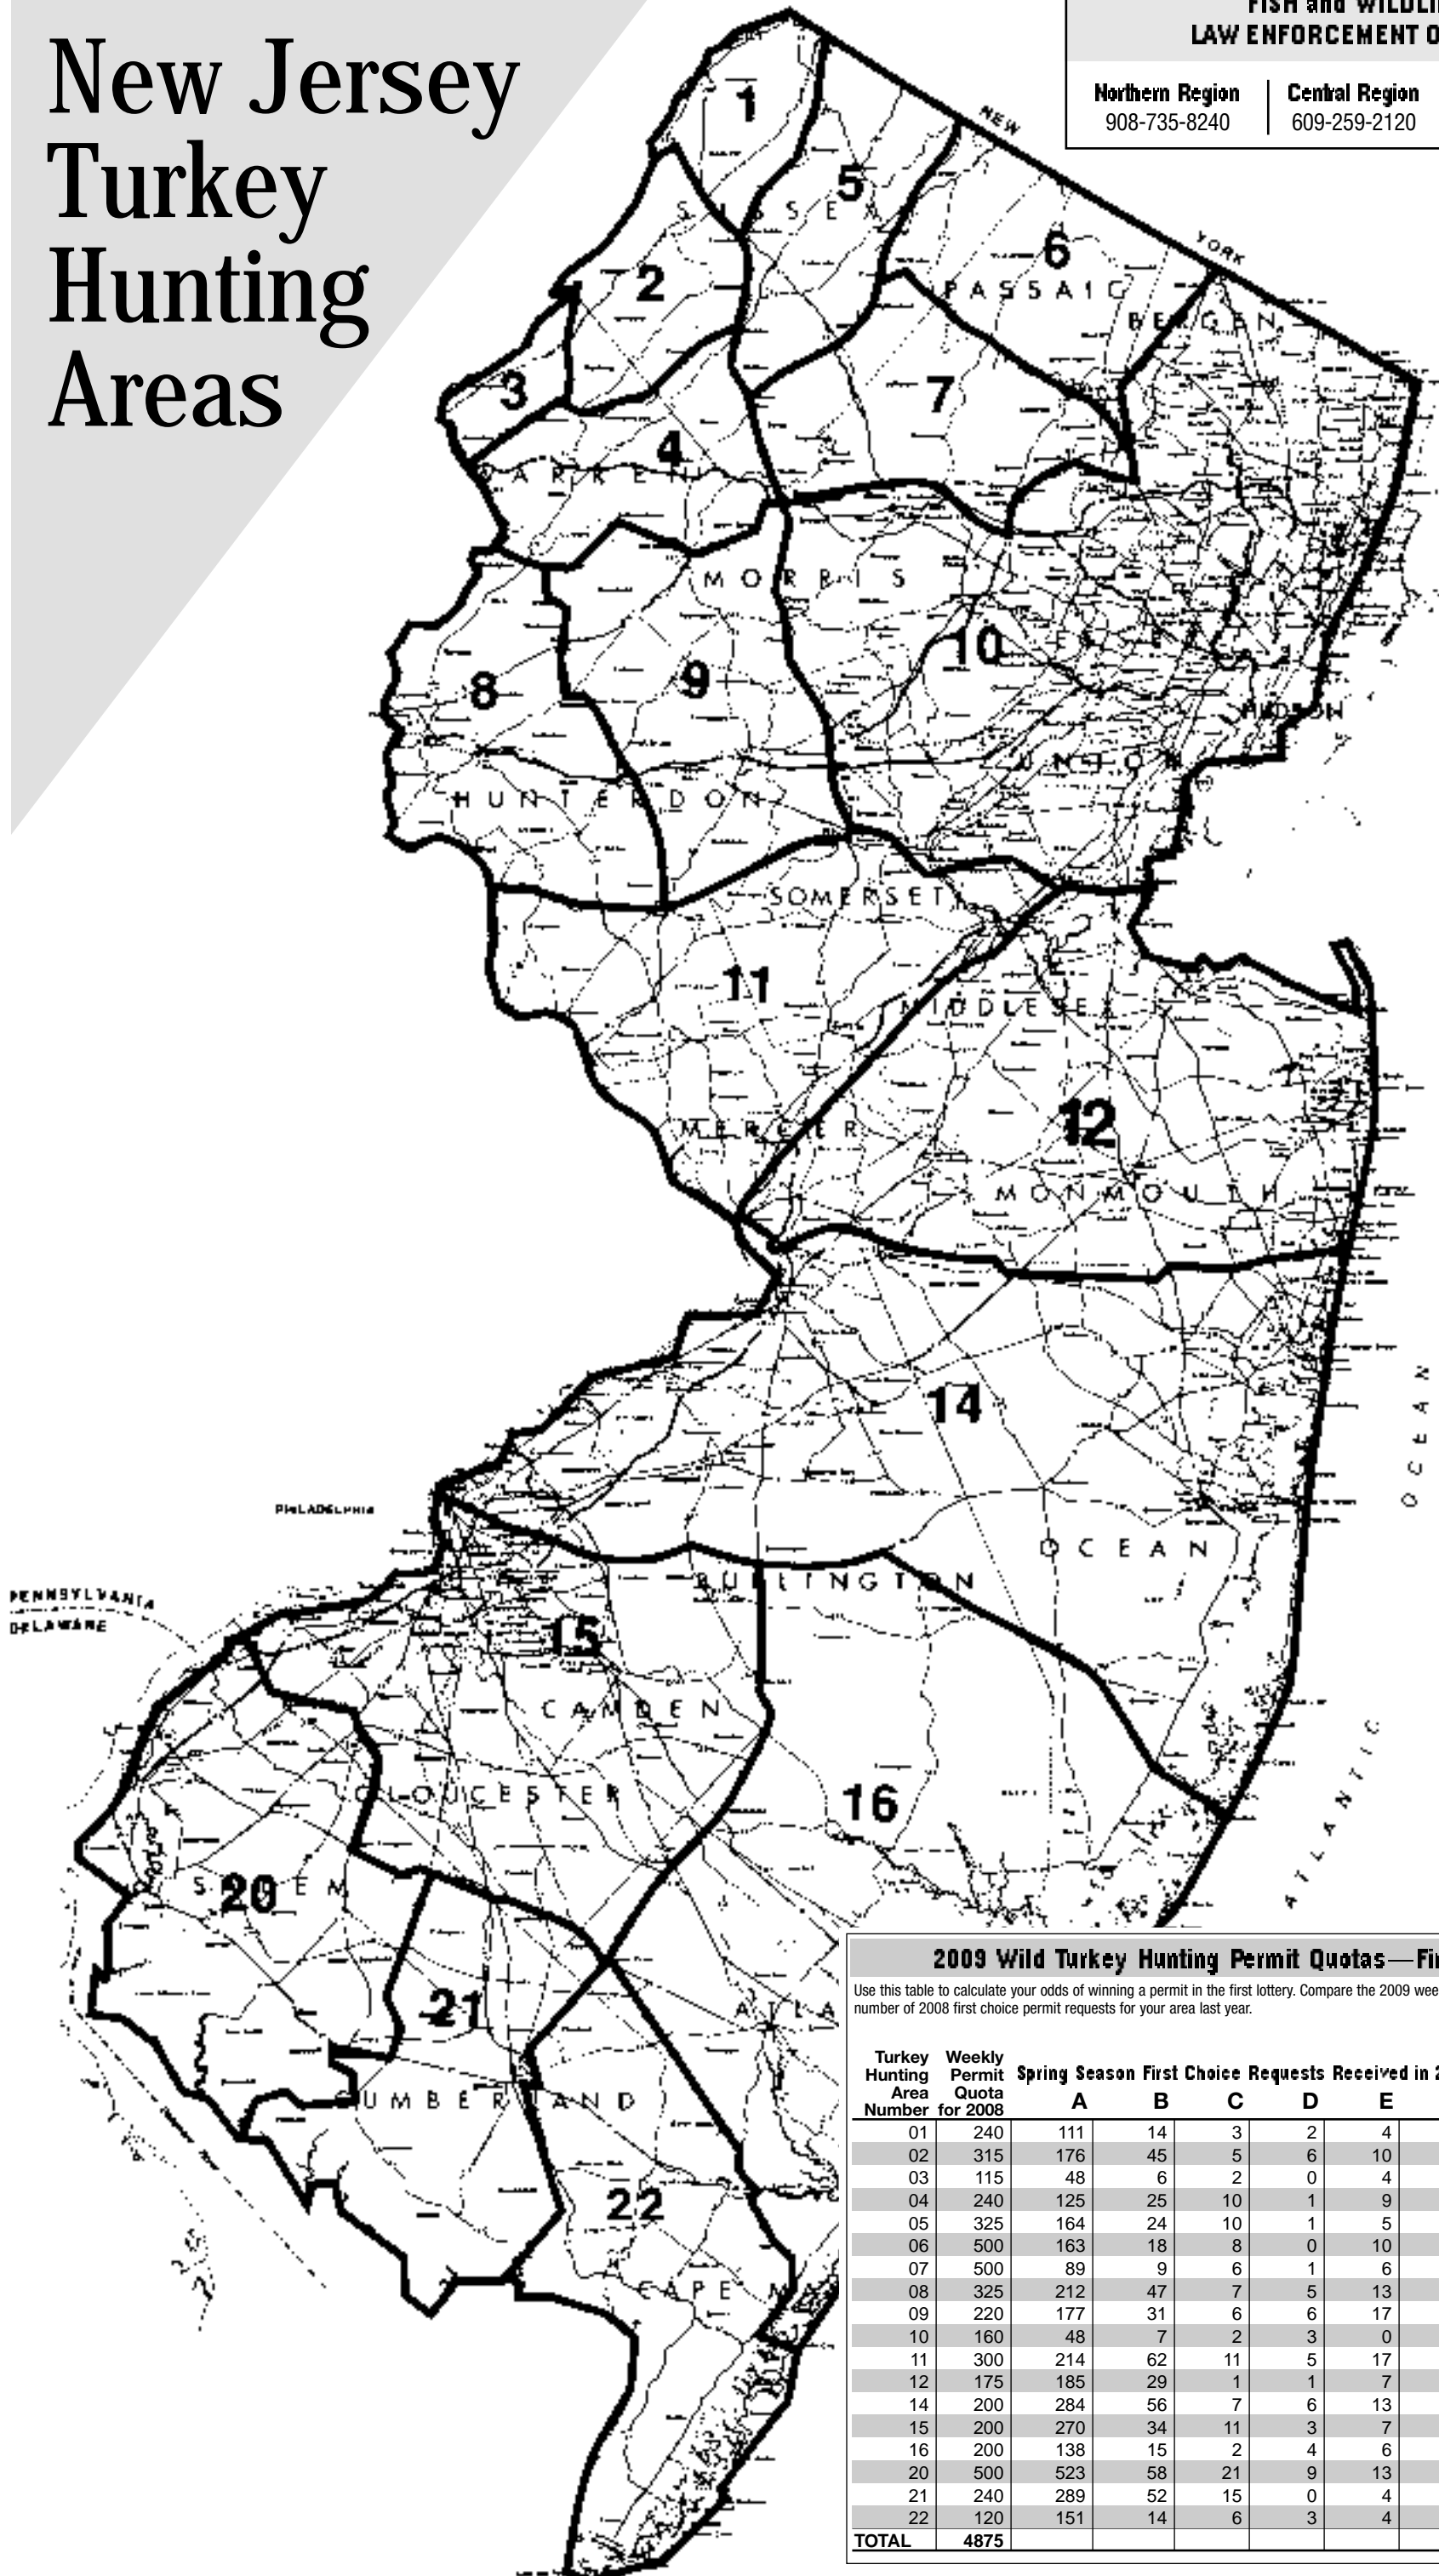

New Jersey Turkey Hunting Areas

FISH and WILDLIFE LAW ENFORCEMENT OFFICES

Northern Region
908-735-8240

Central Region
609-259-2120

Southern Region
856-629-0555

2009 Wild Turkey Hunting Permit Quotas—First Lottery

Use this table to calculate your odds of winning a permit in the first lottery. Compare the 2009 weekly permit quotas with the number of 2008 first choice permit requests for your area last year.

Turkey Hunting Area Number	Weekly Permit Quota for 2008	Spring Season First Choice Requests Received in 2008						2009 Spring Season Weekly Quota	2009 Fall Quota
		A	B	C	D	E	G		
01	240	111	14	3	2	4	76	240	240
02	315	176	45	5	6	10	139	315	315
03	115	48	6	2	0	4	53	115	115
04	240	125	25	10	1	9	148	240	240
05	325	164	24	10	1	5	199	325	325
06	500	163	18	8	0	10	133	500	500
07	500	89	9	6	1	6	102	500	500
08	325	212	47	7	5	13	206	325	325
09	220	177	31	6	6	17	191	220	220
10	160	48	7	2	3	0	58	160	160
11	300	214	62	11	5	17	240	300	300
12	175	185	29	1	1	7	193	175	0
14	200	284	56	7	6	13	293	200	0
15	200	270	34	11	3	7	323	200	0
16	200	138	15	2	4	6	158	200	0
20	500	523	58	21	9	13	430	500	500
21	240	289	52	15	0	4	257	240	100
22	120	151	14	6	3	4	115	120	0
TOTAL	4875							4875	3840