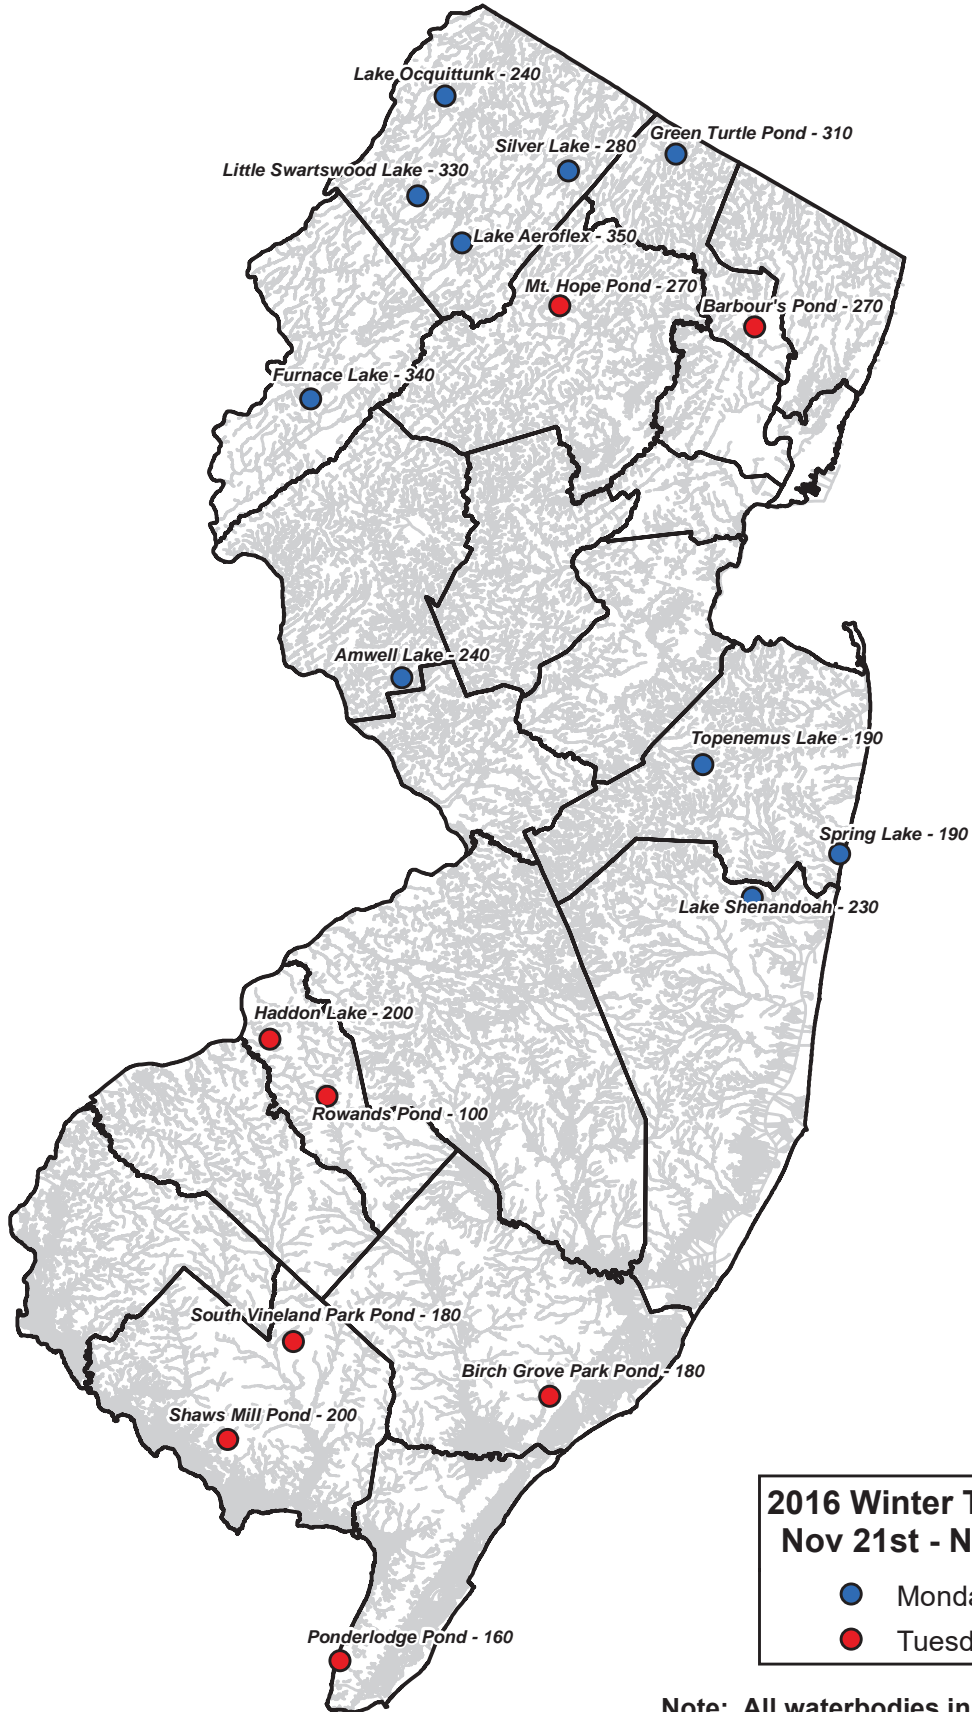

# 2016 Winter Trout Stocking

**2016 Winter Trout Stocking**  
**Nov 21st - Nov 22nd 2016**

- Monday Nov. 21st
- Tuesday Nov. 22nd

Note: All waterbodies in the winter are open to fishing the day of stocking.