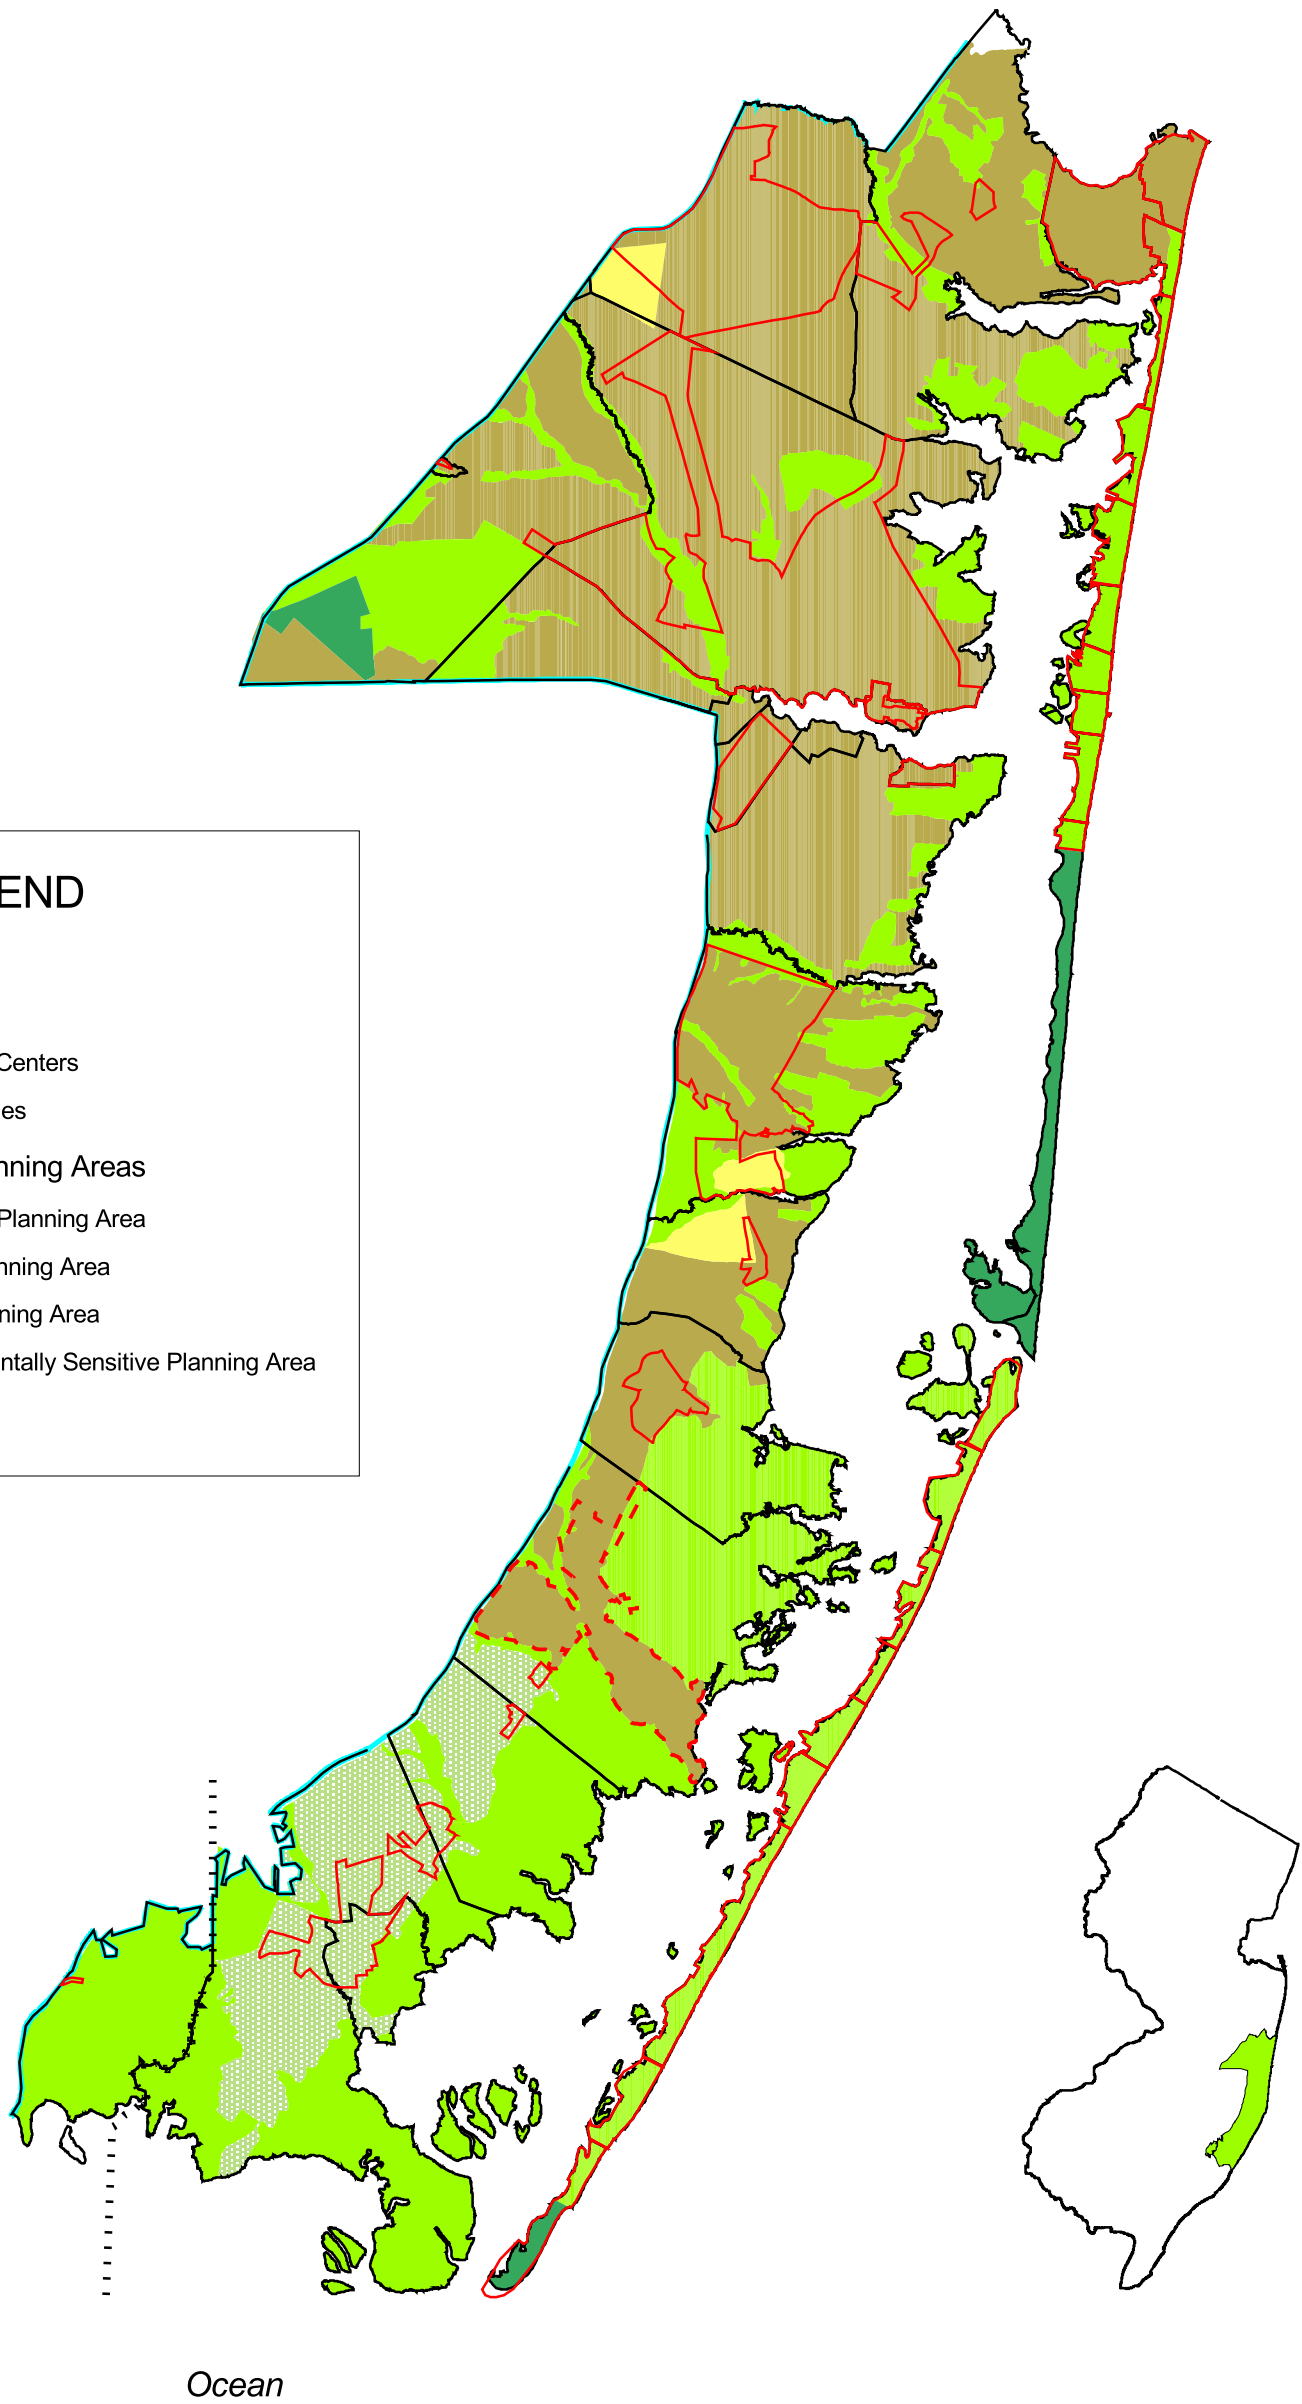

NJDEP CAFRA Centers and Proposed Coastal Centers in the Ocean and Burlington Counties CAFRA Zone

LEGEND

-  CAFRA Boundary
 -  CAFRA Centers
 -  Proposed Coastal Centers
 -  Municipal Boundaries
- Coastal Planning Areas
-  Coastal Suburban Planning Area
 -  Coastal Fringe Planning Area
 -  Coastal Rural Planning Area
 -  Coastal Environmentally Sensitive Planning Area
 -  Park

0 2 4 6 Miles

New Jersey Department
of Environmental Protection
June 1999