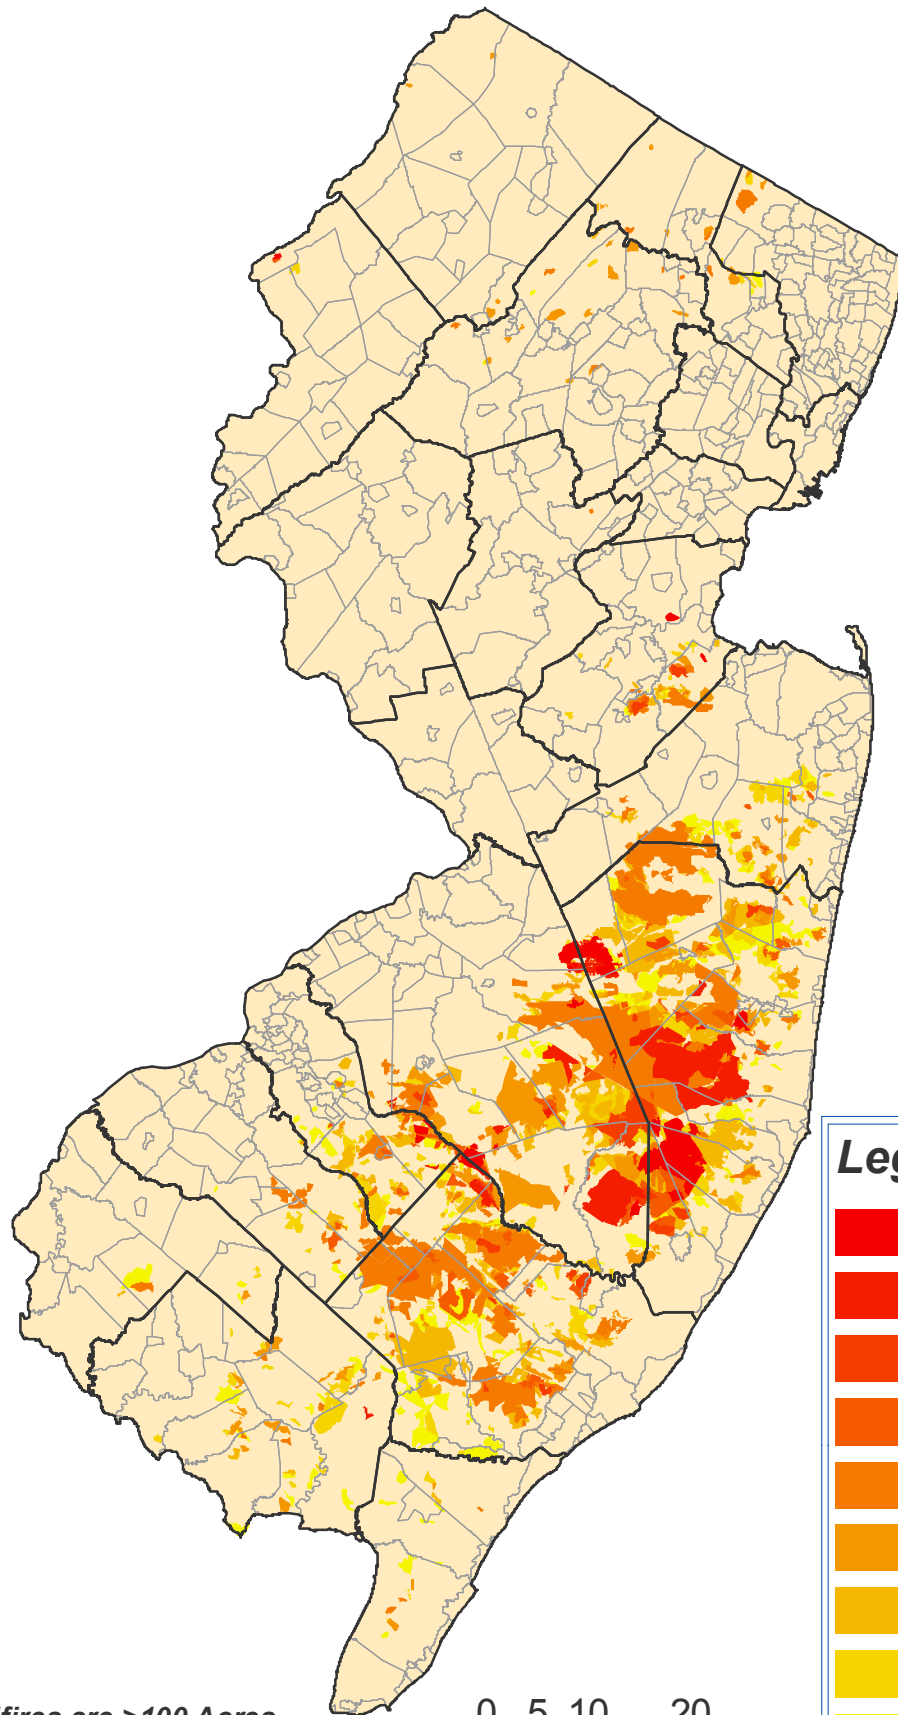

1924-2011 Major Wildfire History New Jersey Forest Fire Service

**Note: Major wildfires are >100 Acres.
Not all wildfires shown.**