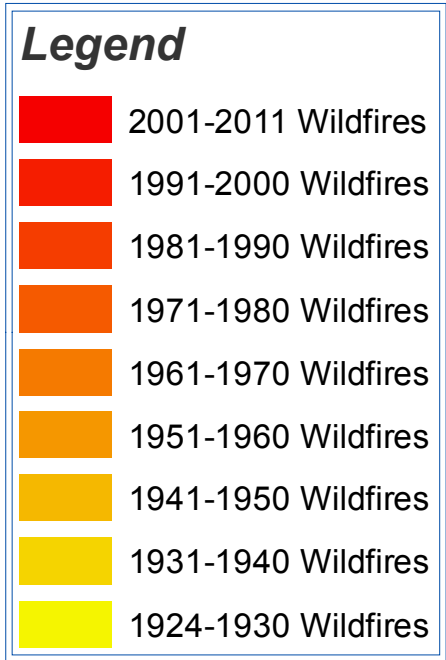

1924-2011 Major Wildfire History New Jersey Forest Fire Service

**Note: Major wildfires are >100 Acres.
Not all wildfires shown.**