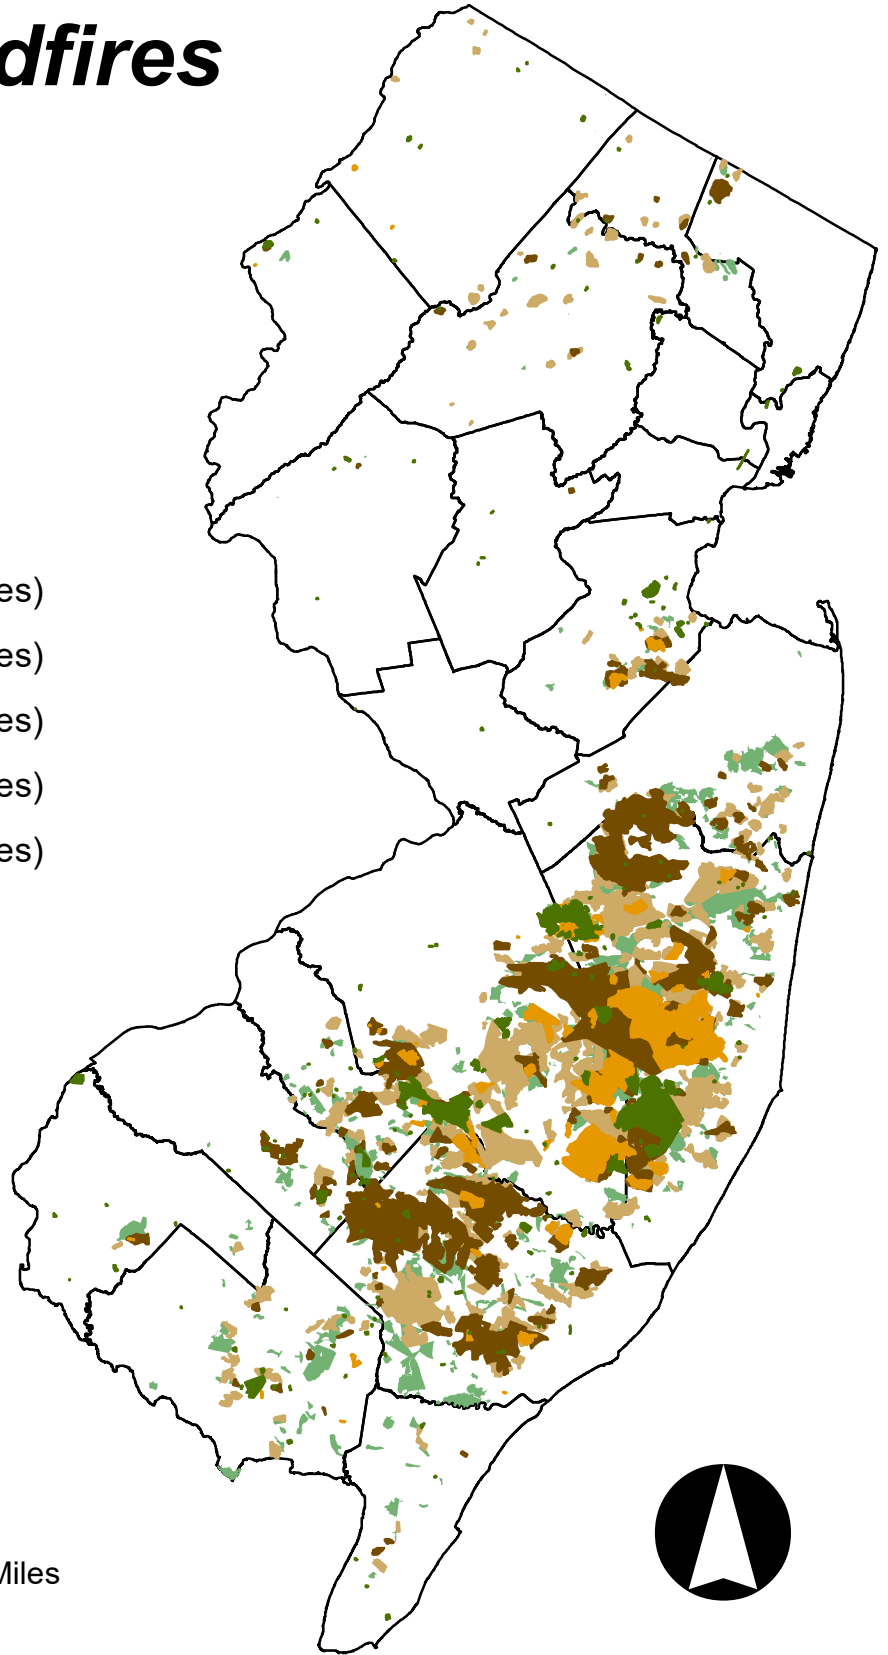

Major NJ Wildfires 1924 - 2016

Legend

NJ Forest Fire Service
Geographic Information Systems

NOTE: Major wildfires are those 100 acres and greater in size. Not all wildfires are shown.