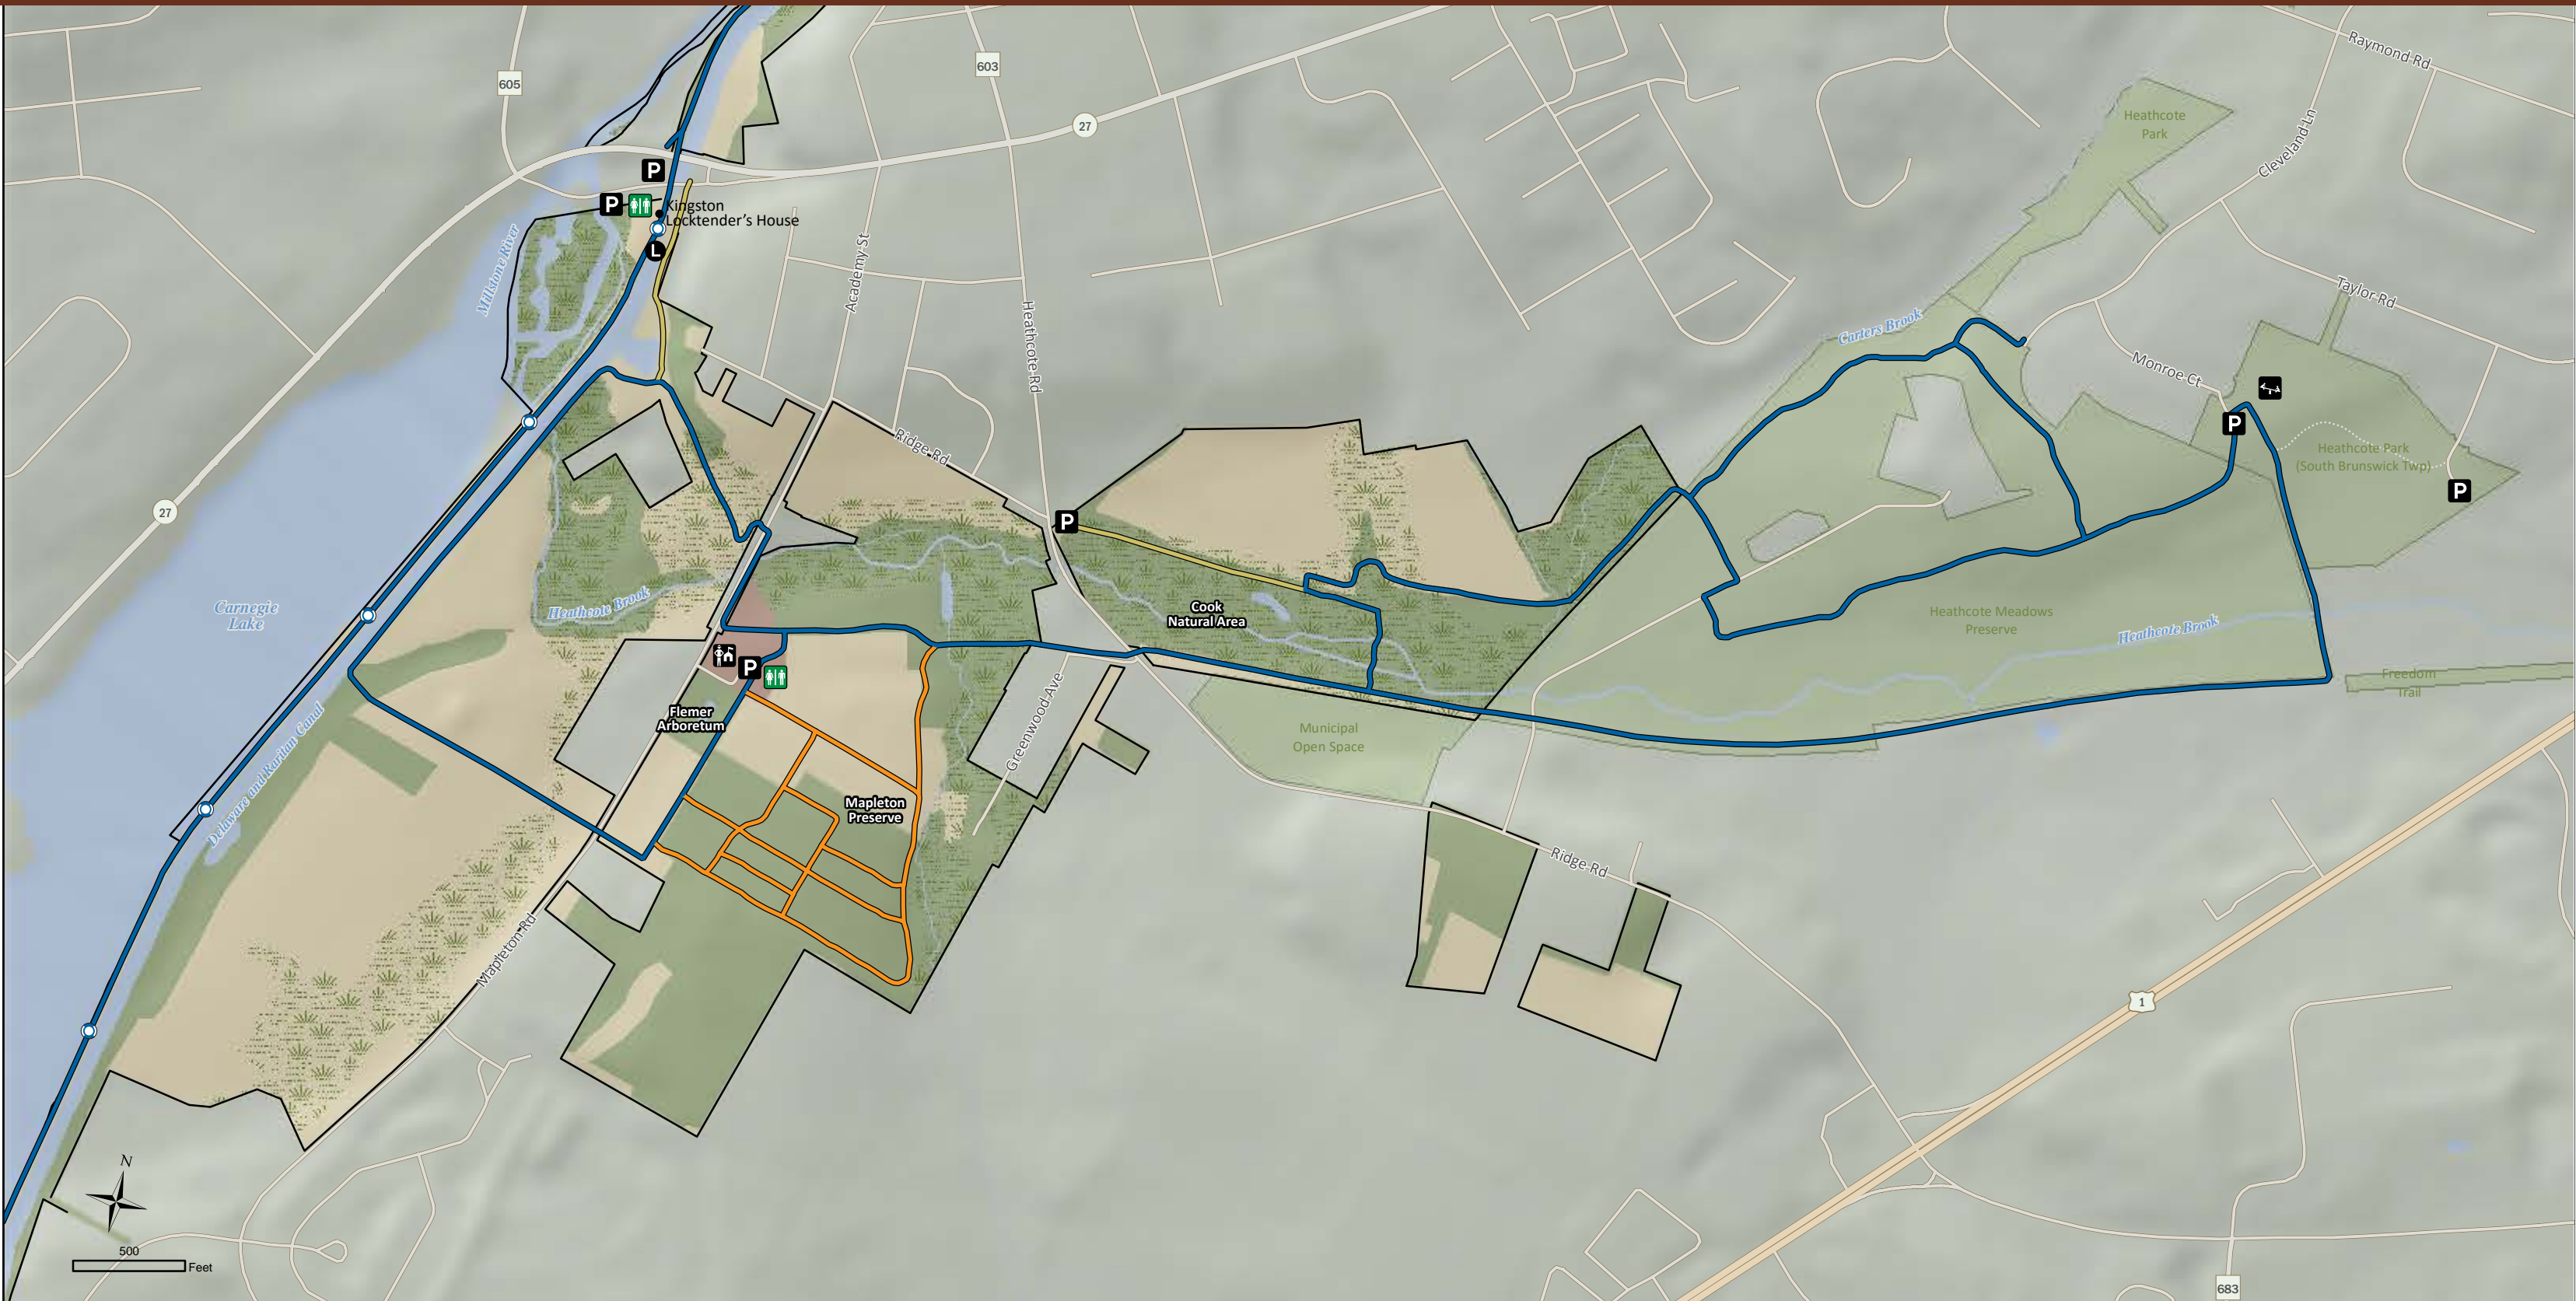

# KINGSTON TRAILS of D&R Canal State Park

- Open Field or Grass
- Water
- Forest
- Wetland
- Developed Area

- Water
- Wetland

- D&R Canal Trail
- Kingston Trail (4.5 mi)

- Nursery Trail (1.4 mi)
- Trail Connector

- L Canal Lock
- P Parking Lot

- ↶↷ Playground
- ♿ Restrooms (Primitive)

- 🏠 Park Office