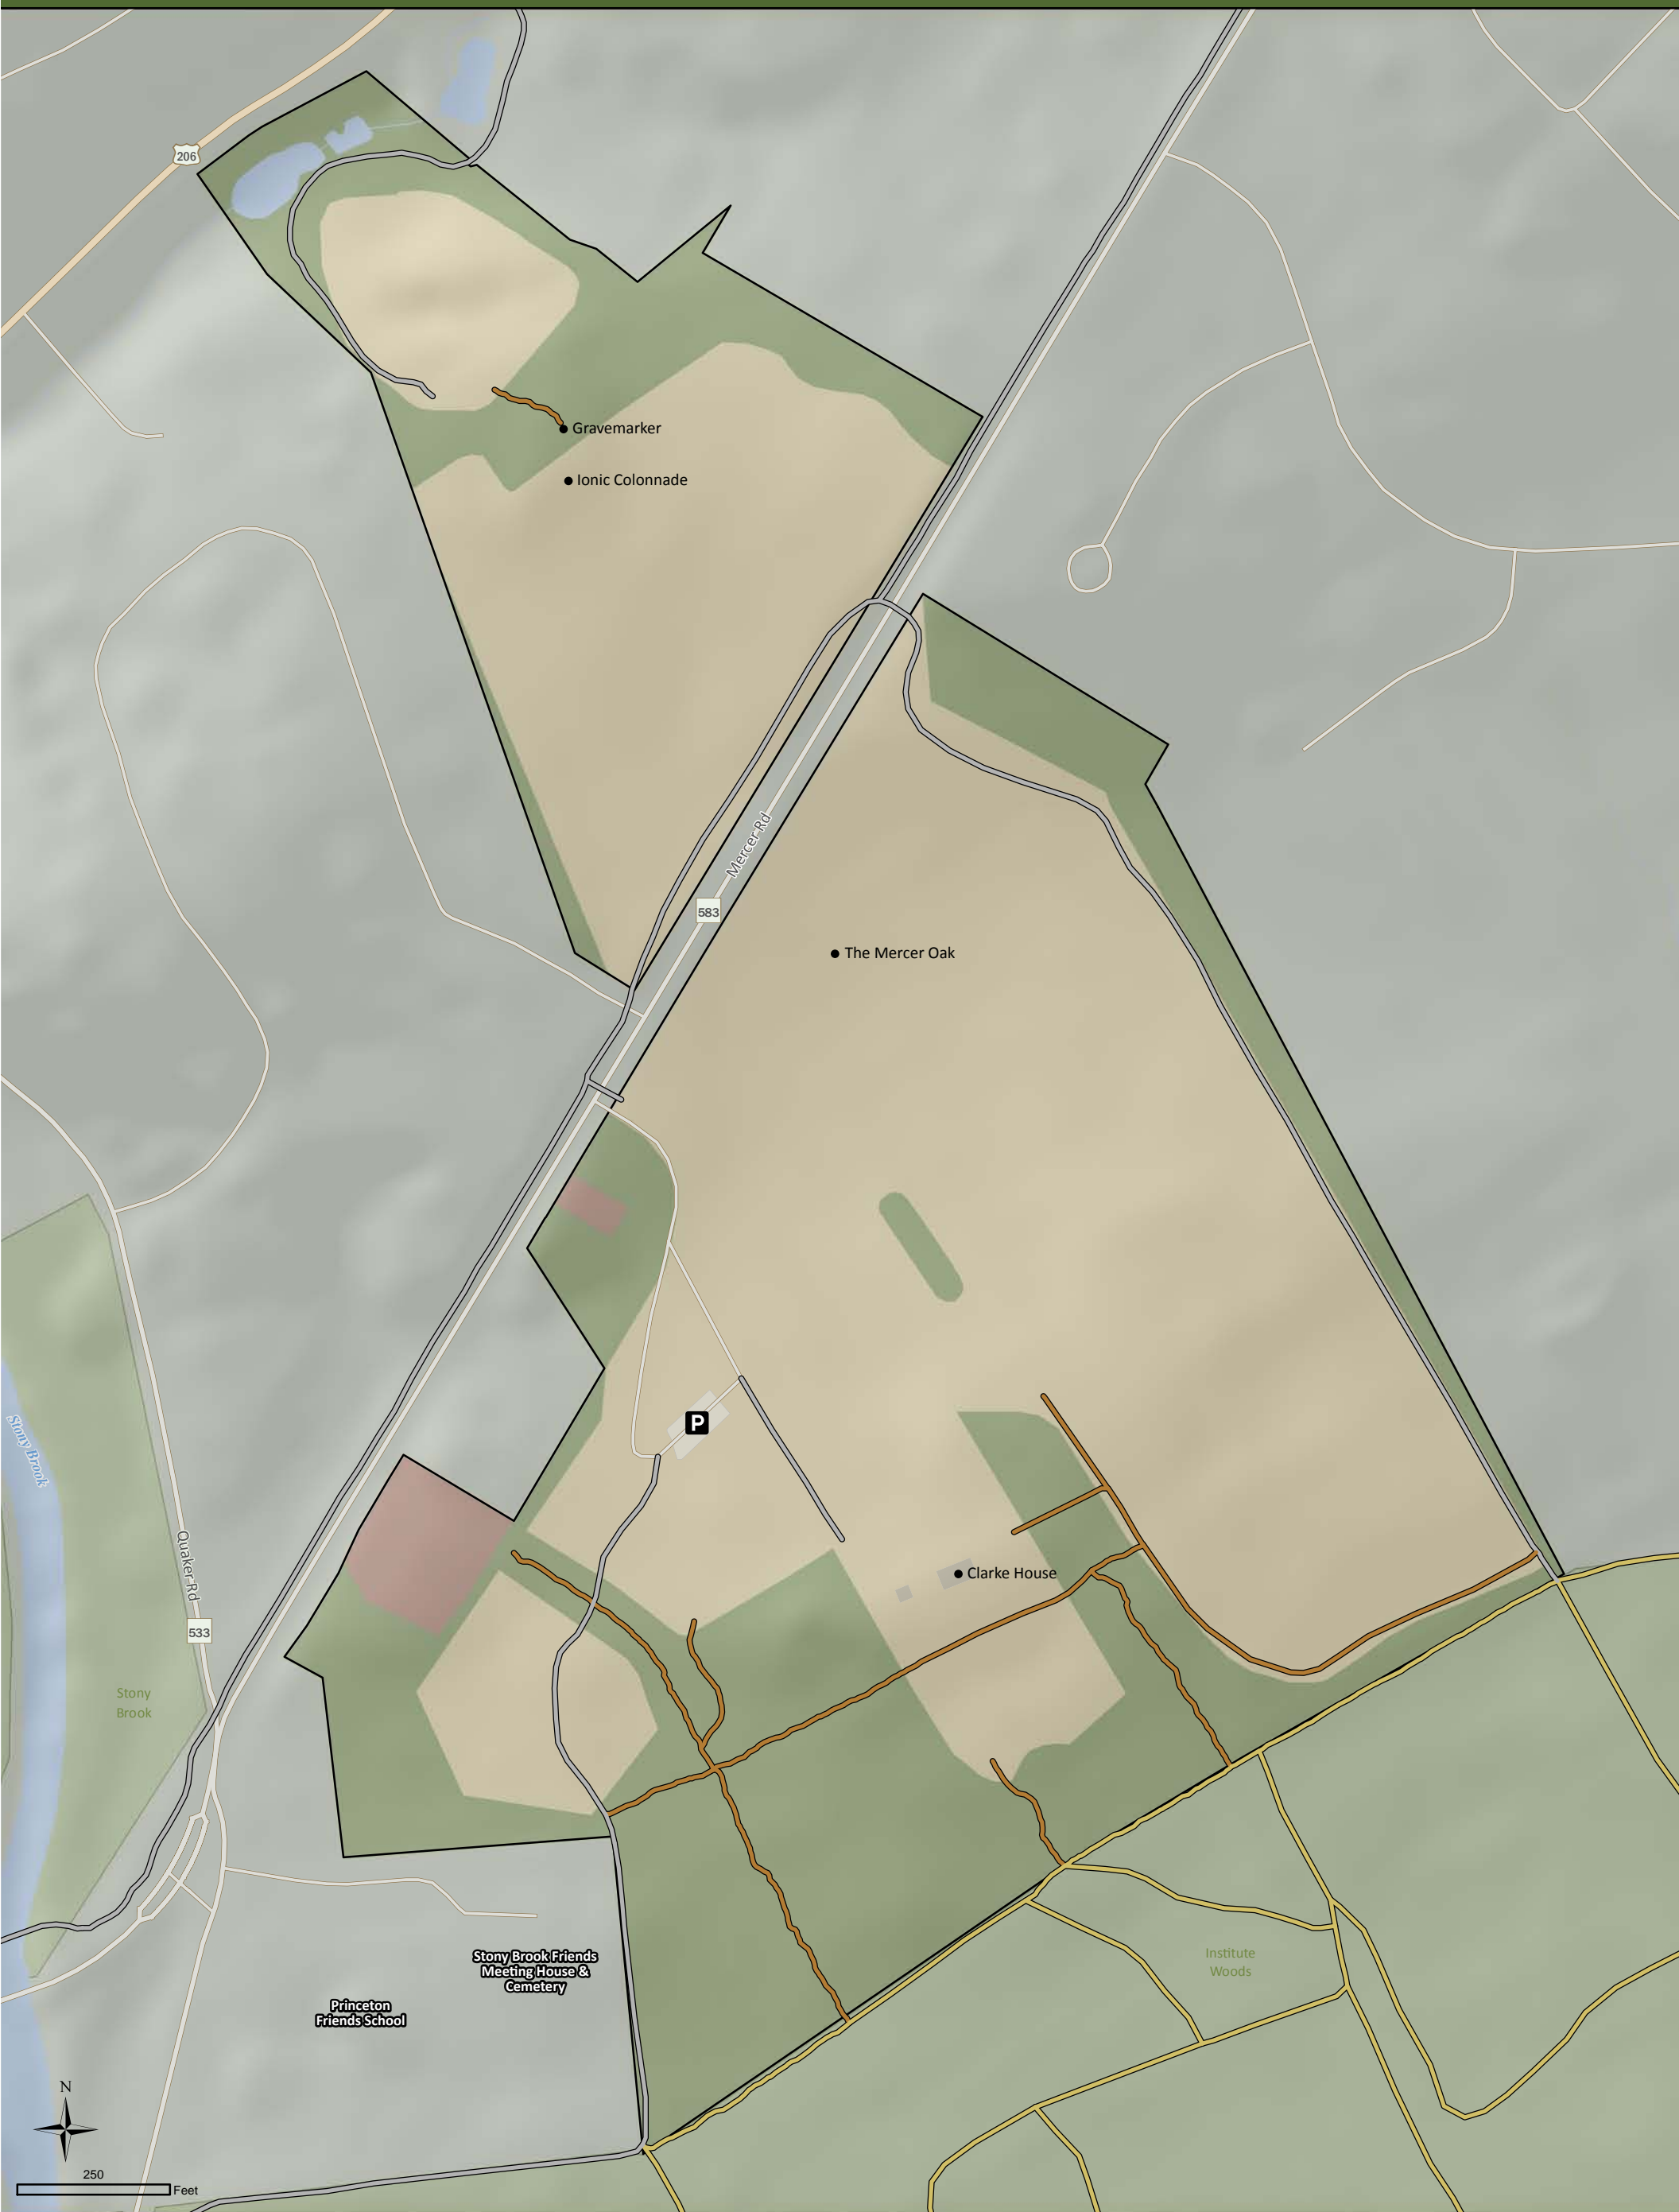

PRINCETON BATTLEFIELD State Park

Open Field or Grass

Developed Area

Paved Path

Institute Woods Trail

P Parking Lot

Forest

Water

Unmarked Trail