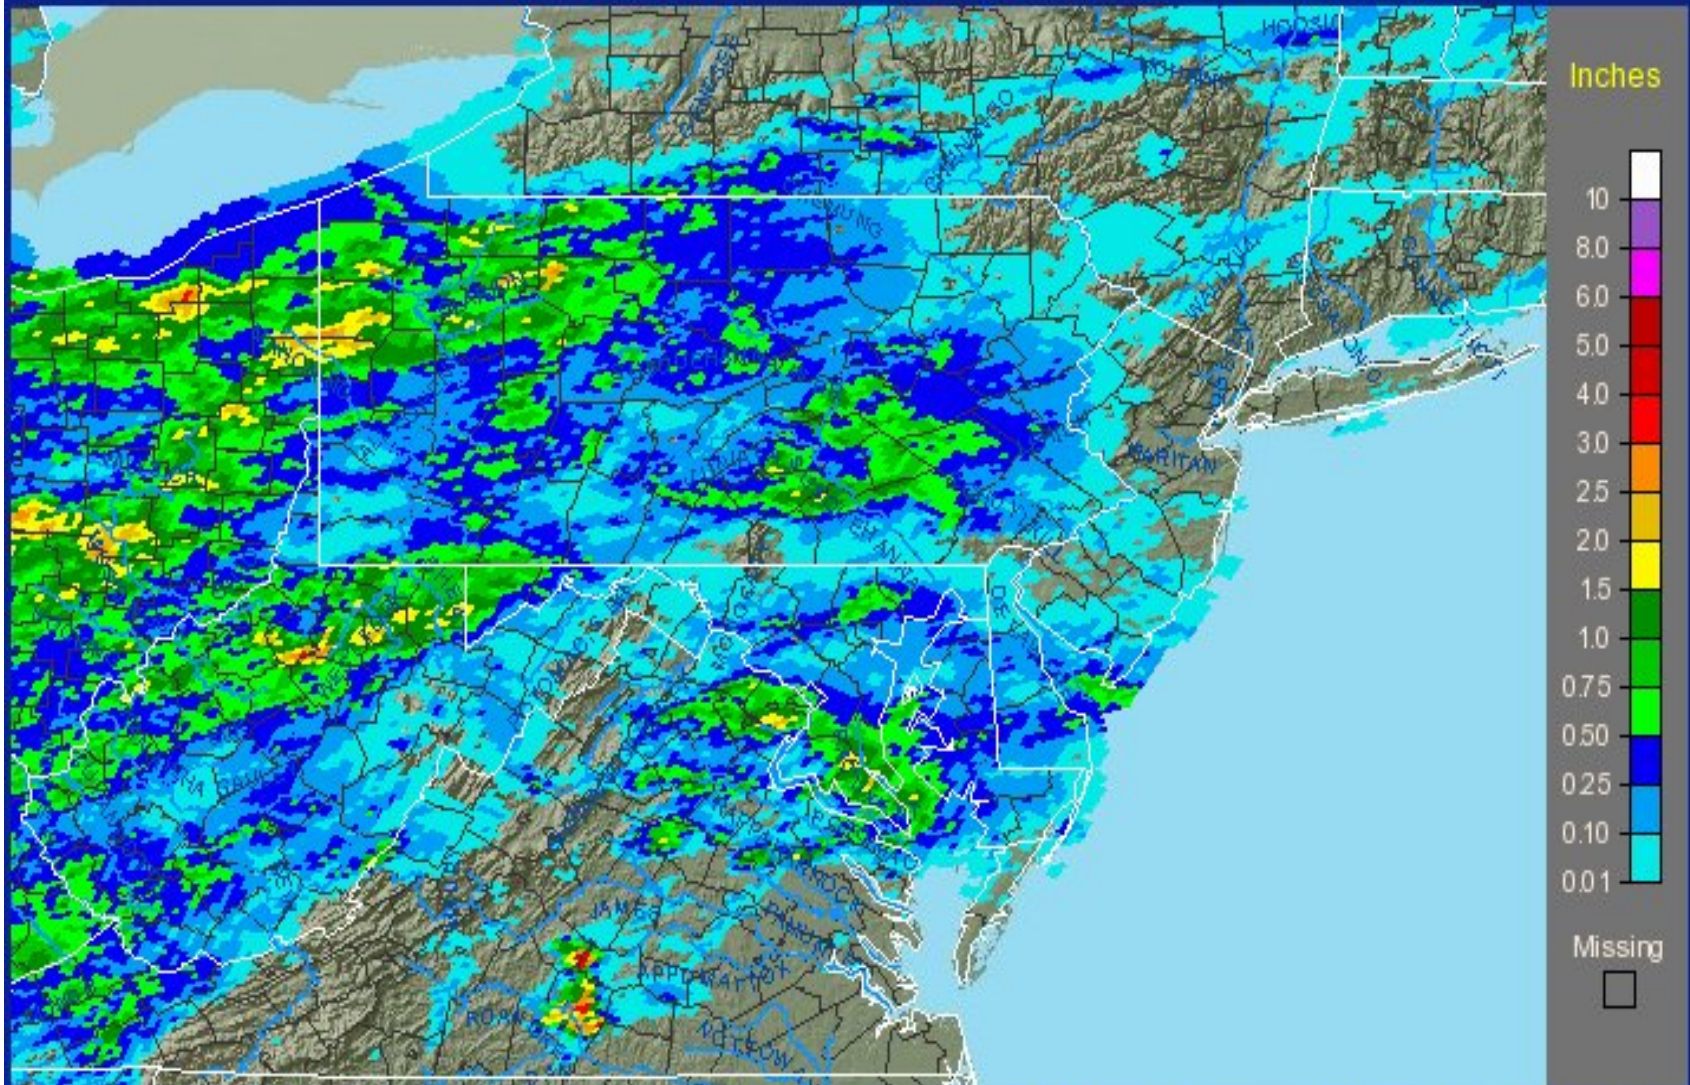

8 am Thursday 6/22 – 8 am Friday 6/23

Middle Atlantic RFC State College, PA
1-Day Observed Precipitation - Valid 6/23/2006 1200 UTC

Click on the image to zoom in
Click on "States" to zoom out

☒ Topo ☒ Pcpn Amount ☒ Counties ☒ Rivers ☒ States ☐ Highway/City ☐ RFC Boundary Last Update: 6/28/2006 1435 UTC