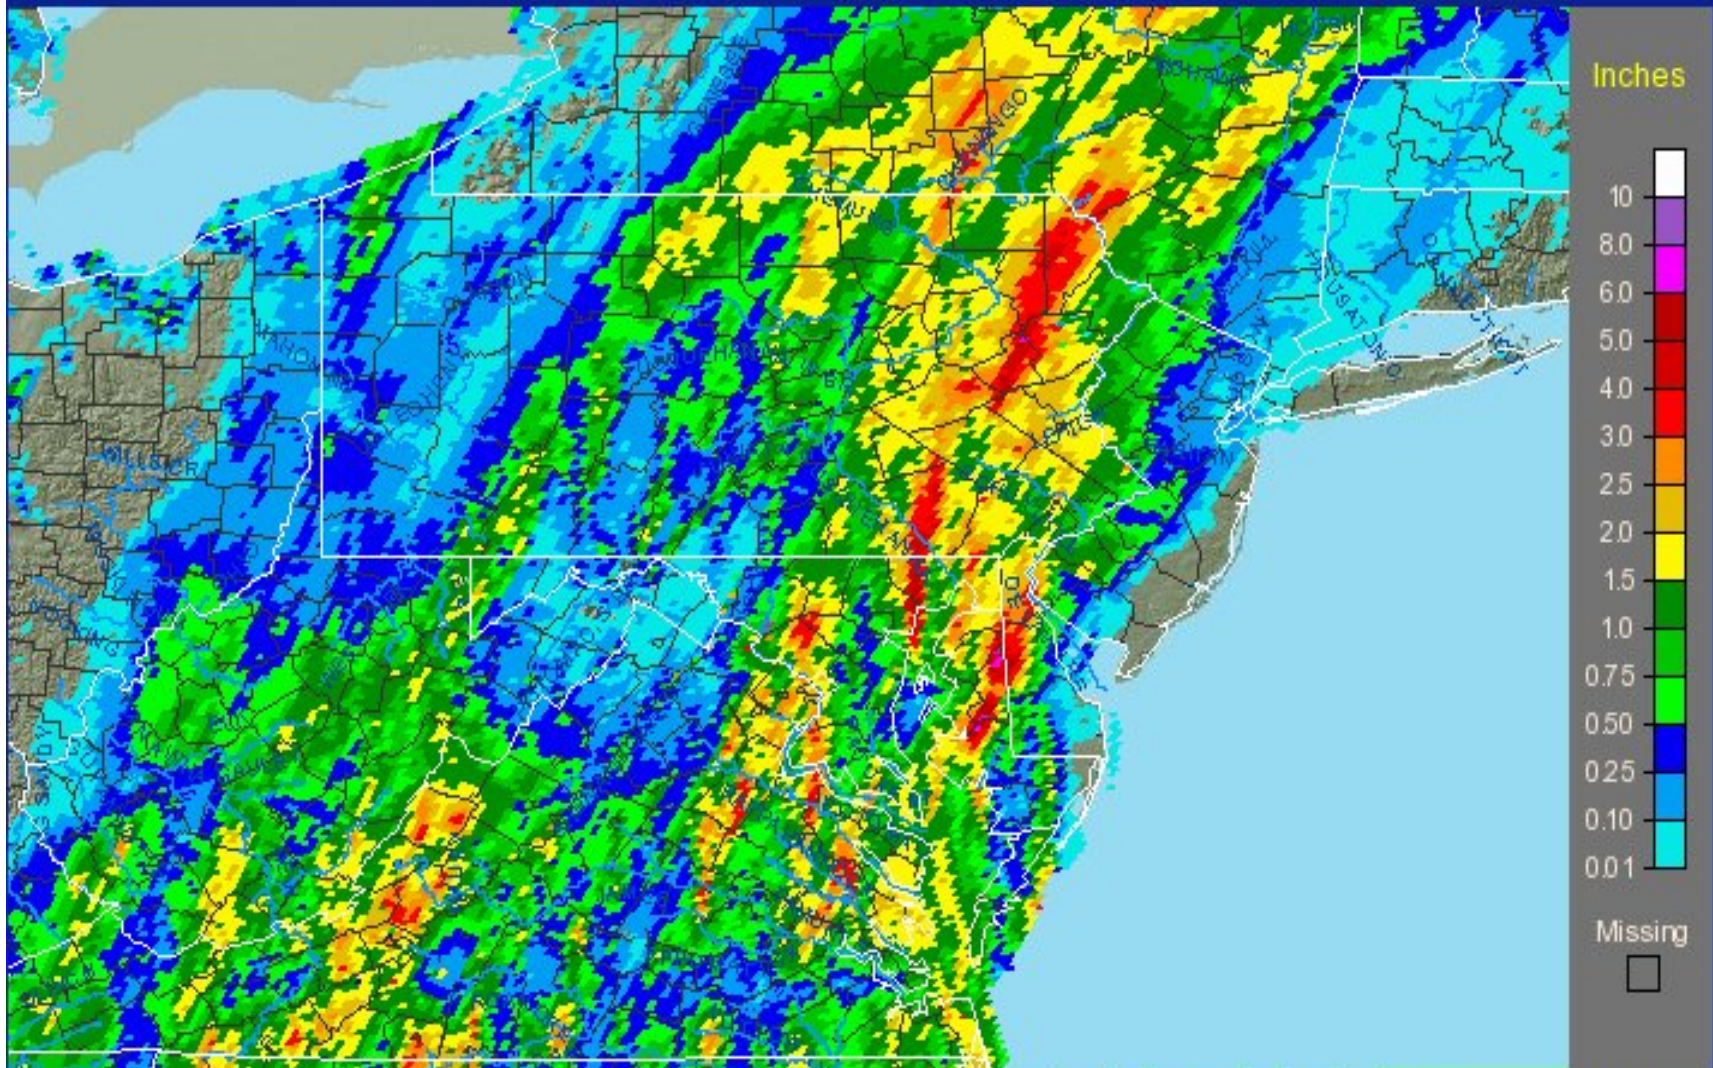

8 am Monday 6/26 – 8 am Tuesday 6/27

Middle Atlantic RFC State College, PA
1-Day Observed Precipitation - Valid 6/27/2006 1200 UTC

Click on the image to zoom in
Click on "States" to zoom out

☒ Topo ☒ Pcpn Amount ☒ Counties ☒ Rivers ☒ States ☐ Highway/City ☐ RFC Boundary Last Update: 6/28/2006 1435 UTC