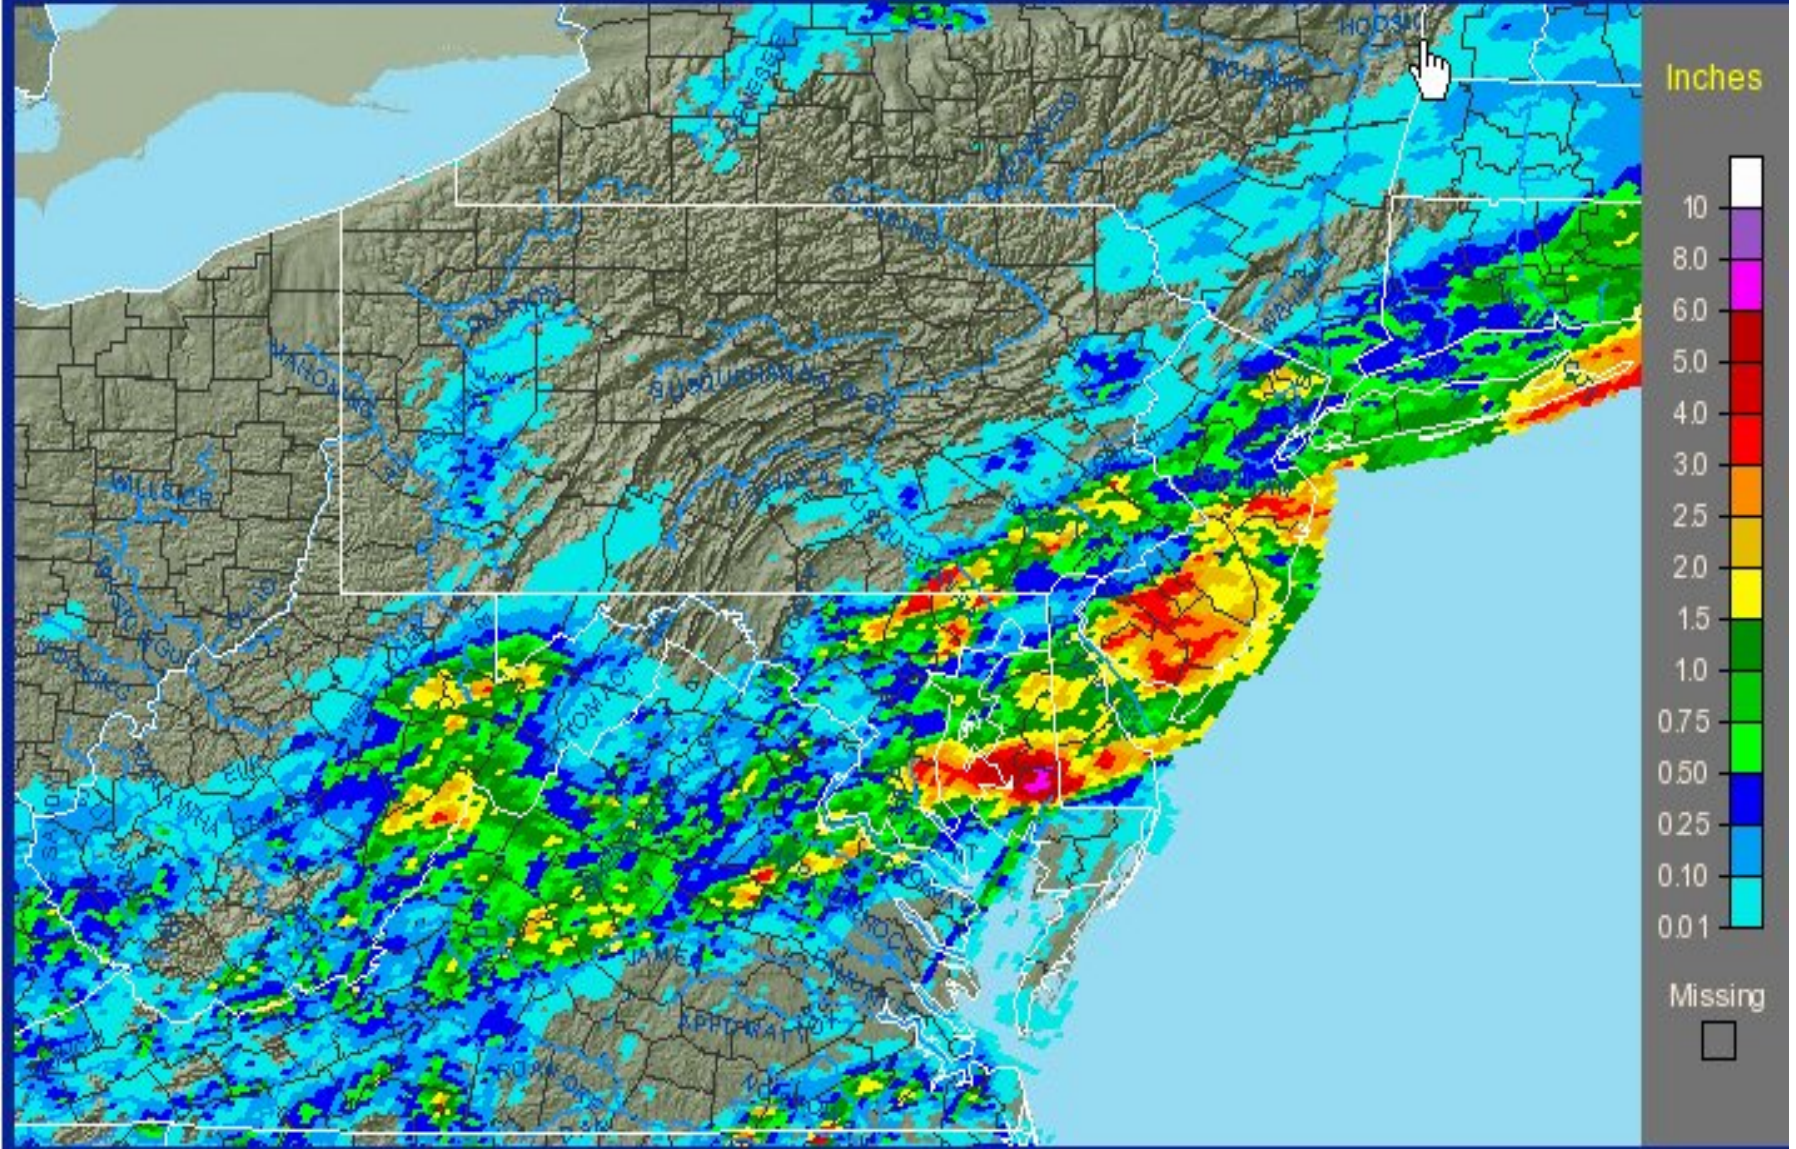

8 am Saturday 6/24 – 8 am Sunday 6/25

Middle Atlantic RFC State College, PA
1-Day Observed Precipitation - Valid 6/25/2006 1200 UTC

Click on the image to zoom in
Click on "States" to zoom out