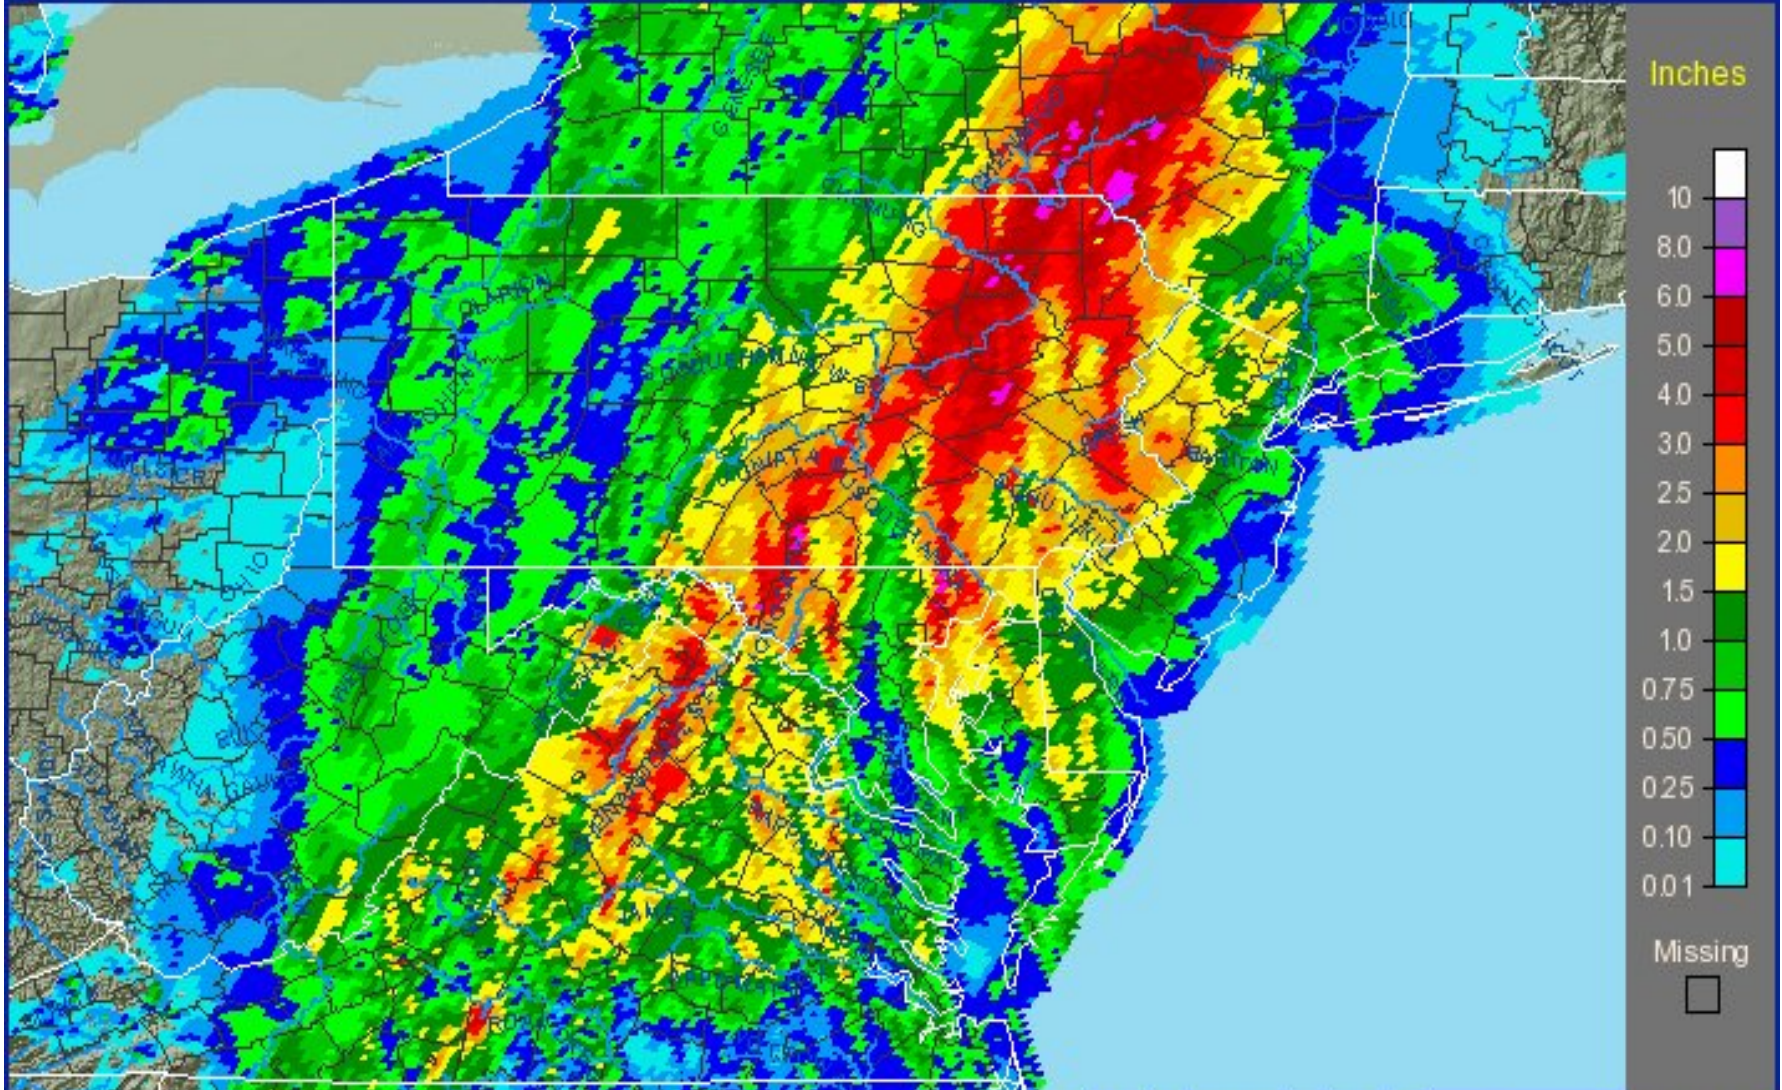

Middle Atlantic RFC State College, PA  
7-Day Observed Precipitation - Valid 6/28/2006 1200 UTC

*Click on the image to zoom in*  
*Click on "States" to zoom out*

# 8 am (EDT) Tuesday 6/27 – 8 am Wednesday 6/28

Middle Atlantic RFC State College, PA  
1-Day Observed Precipitation - Valid 6/28/2006 1200 UTC

*Click on the image to zoom in*  
*Click on "States" to zoom out*