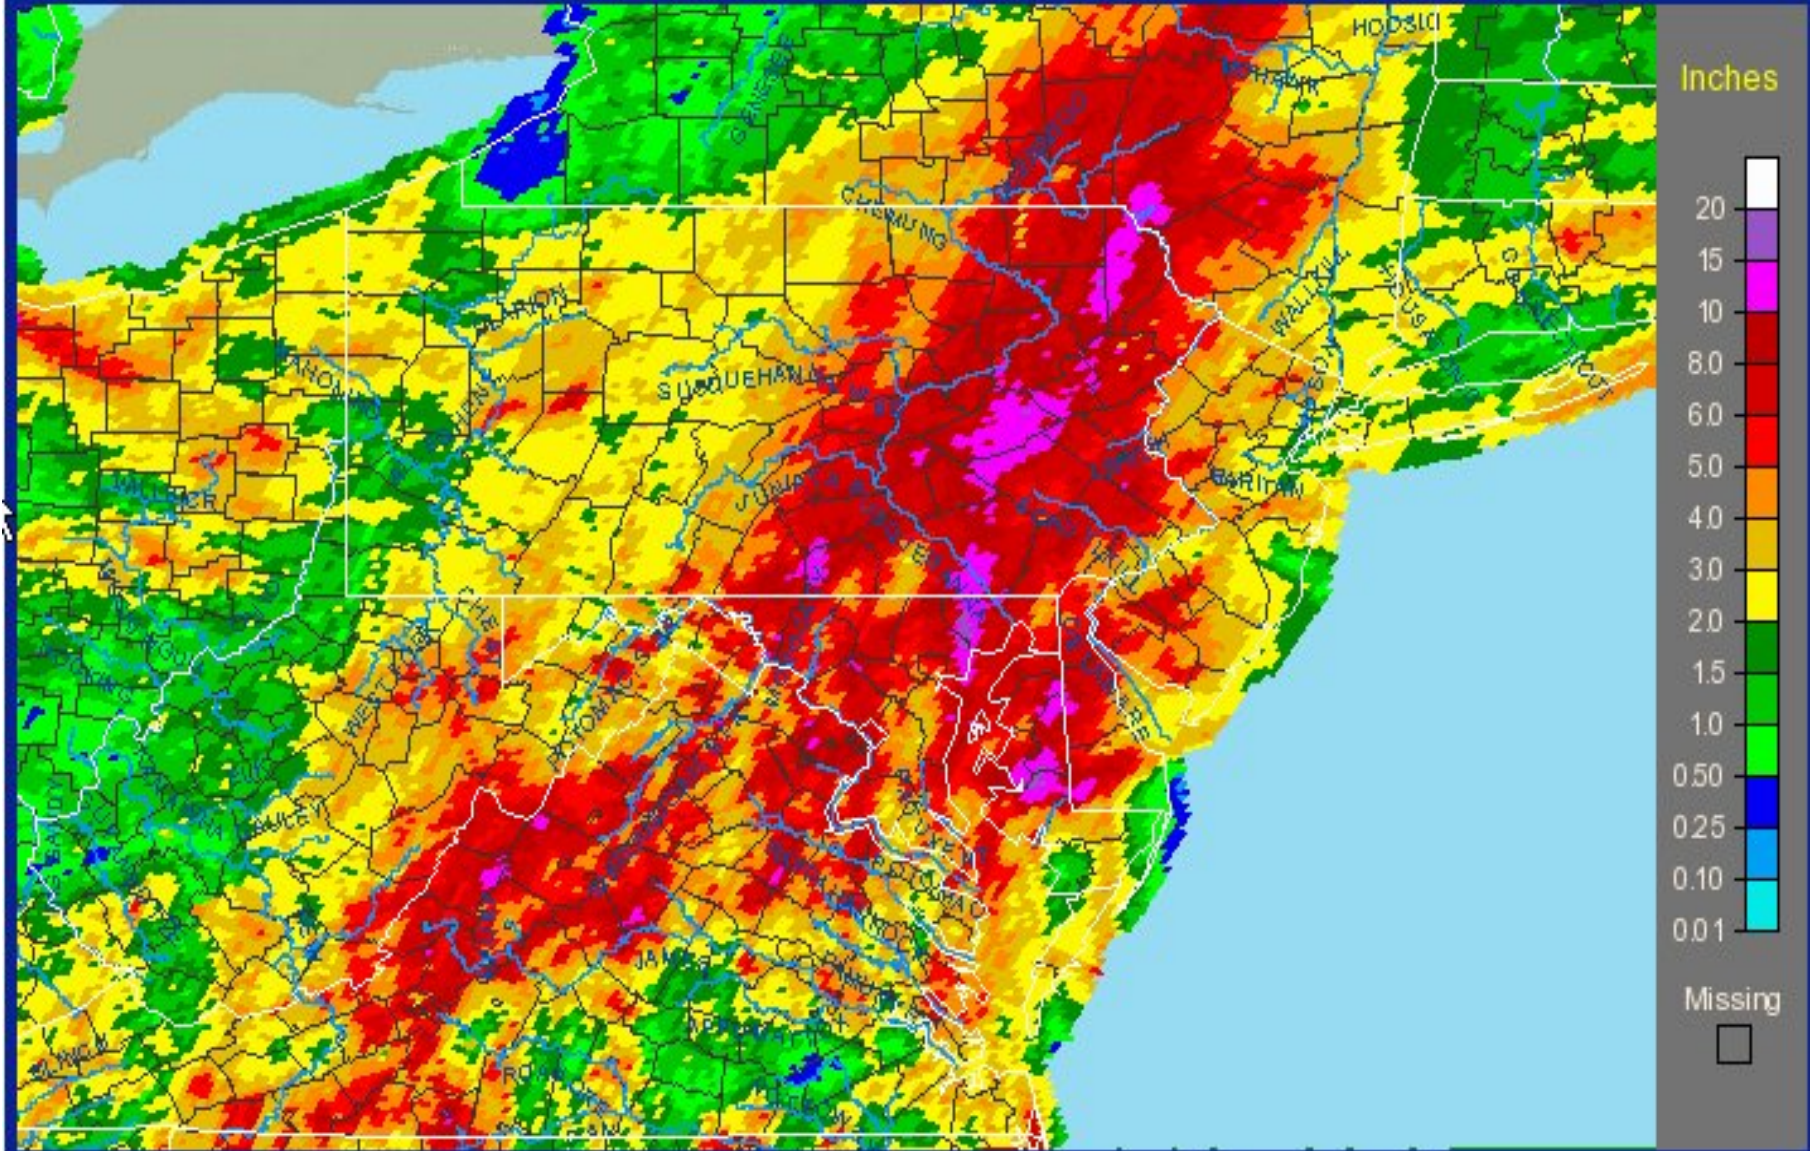

Middle Atlantic RFC State College, PA  
7-Day Observed Precipitation - Valid 6/28/2006 1200 UTC

*Click on the image to zoom in*  
*Click on "States" to zoom out*

# 8 am (EDT) Tuesday 6/27 – 8 am Wednesday 6/28

Middle Atlantic RFC State College, PA  
1-Day Observed Precipitation - Valid 6/28/2006 1200 UTC

*Click on the image to zoom in*  
*Click on "States" to zoom out*