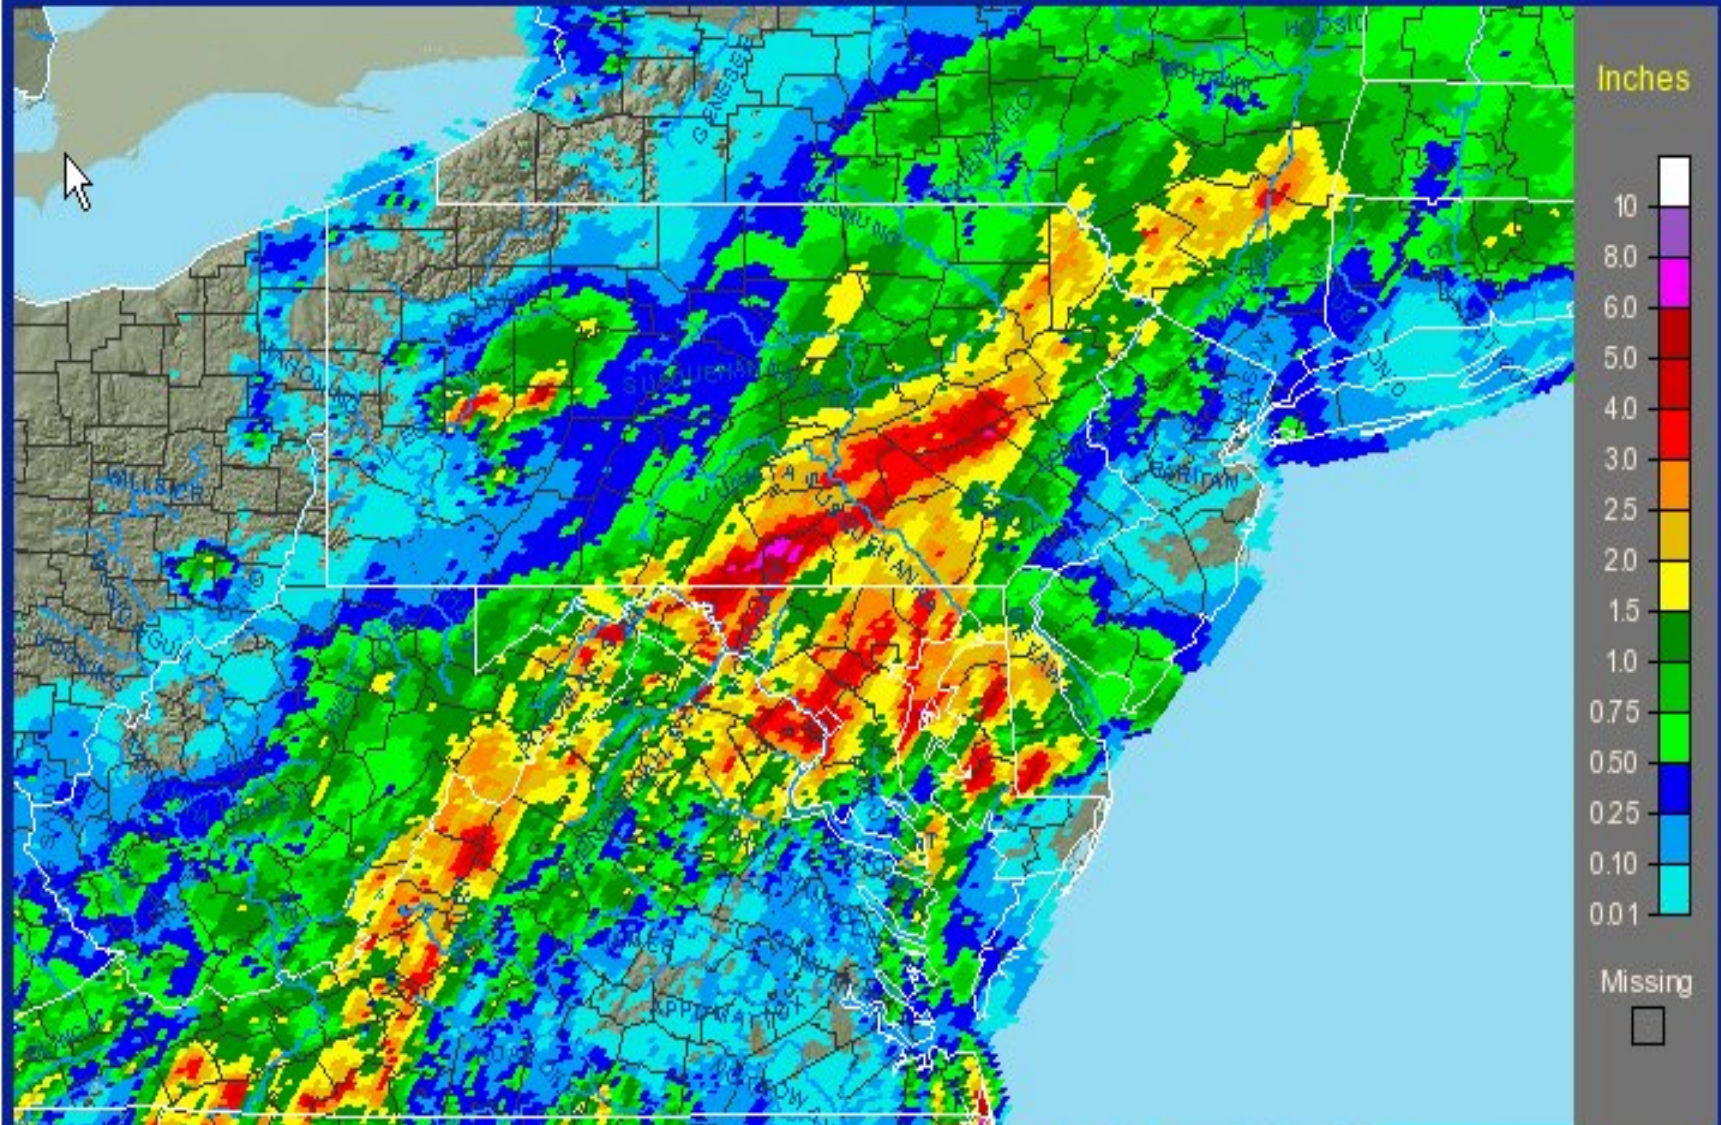

8 am Sunday 6/25 – 8 am Monday 6/26

Middle Atlantic RFC State College, PA
1-Day Observed Precipitation - Valid 6/26/2006 1200 UTC

Click on the image to zoom in
Click on "States" to zoom out

☒ Topo ☒ Pcpn Amount ☒ Counties ☒ Rivers ☒ States ☐ Highway/City ☐ RFC Boundary Last Update: 6/28/2006 1435 UTC