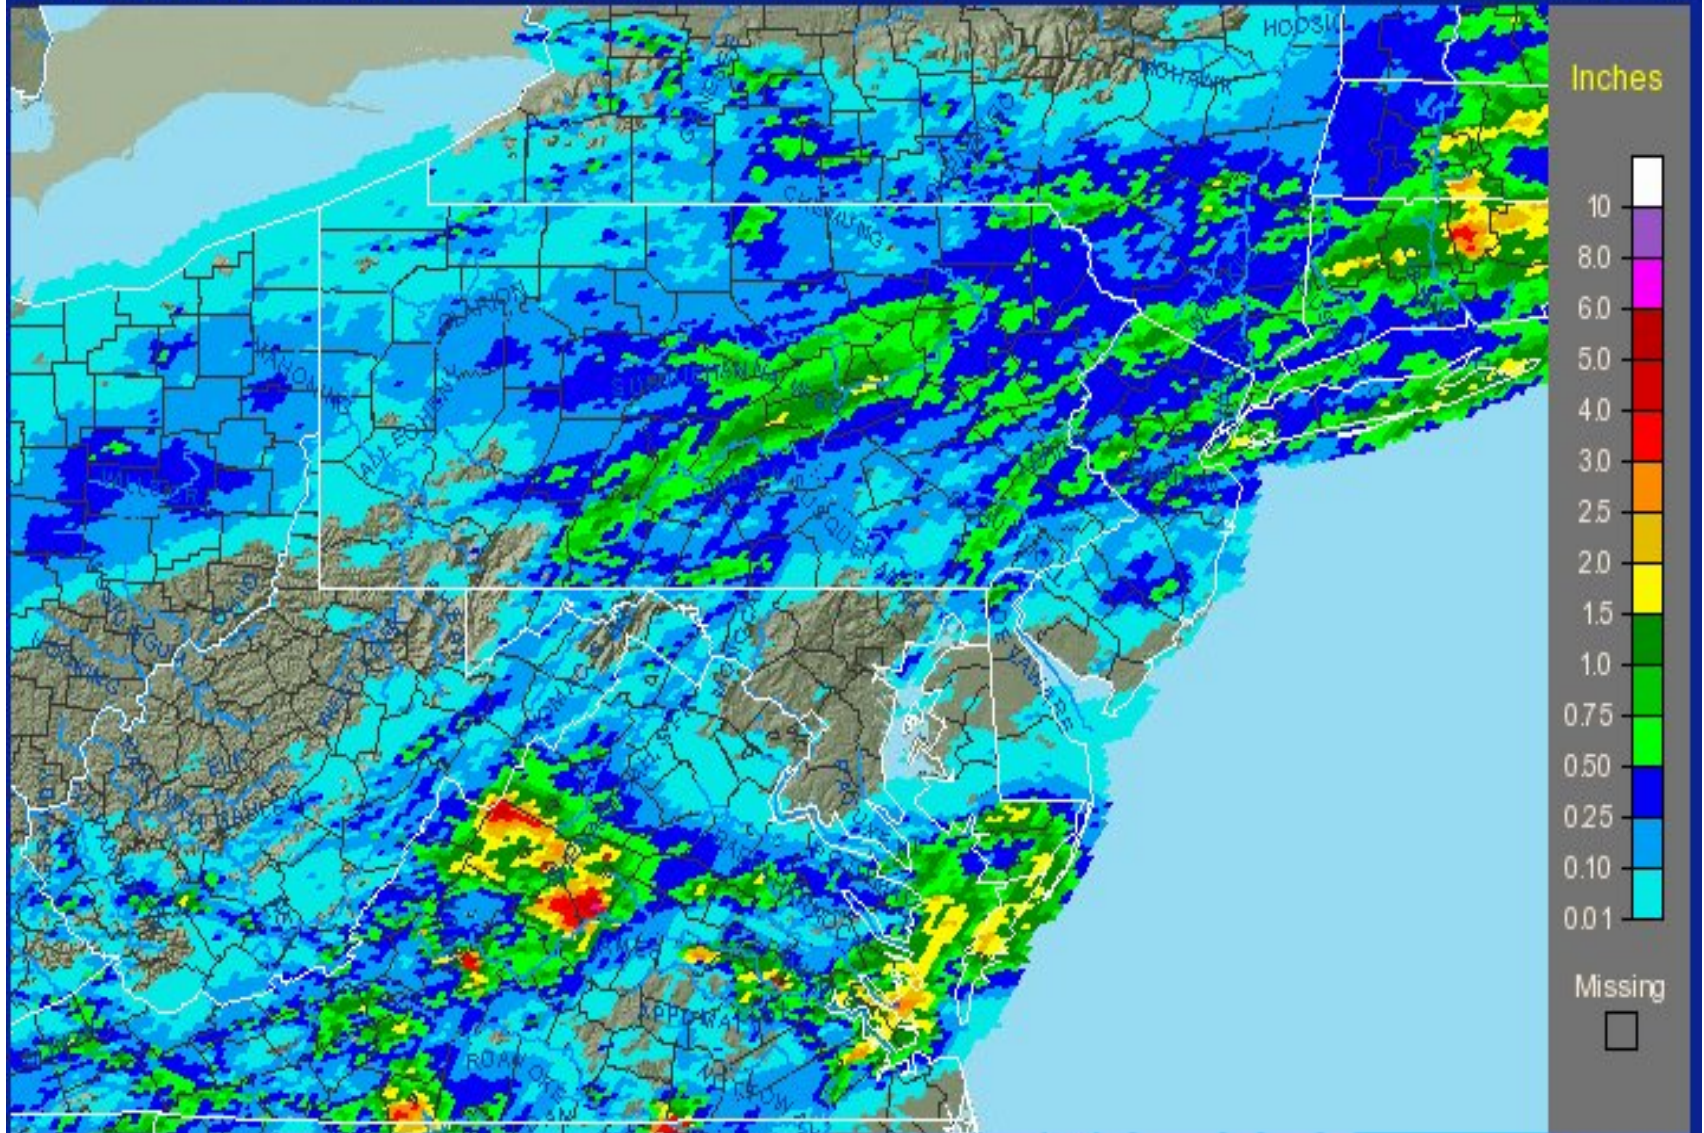

8 am Friday 6/23 – 8 am Saturday 6/24

Middle Atlantic RFC State College, PA
1-Day Observed Precipitation - Valid 6/24/2006 1200 UTC

Click on the image to zoom in
Click on "States" to zoom out

☒ Topo ☒ Pcpn Amount ☒ Counties ☒ Rivers ☒ States ☐ Highway/City ☐ RFC Boundary Last Update: 6/28/2006 1435 UTC