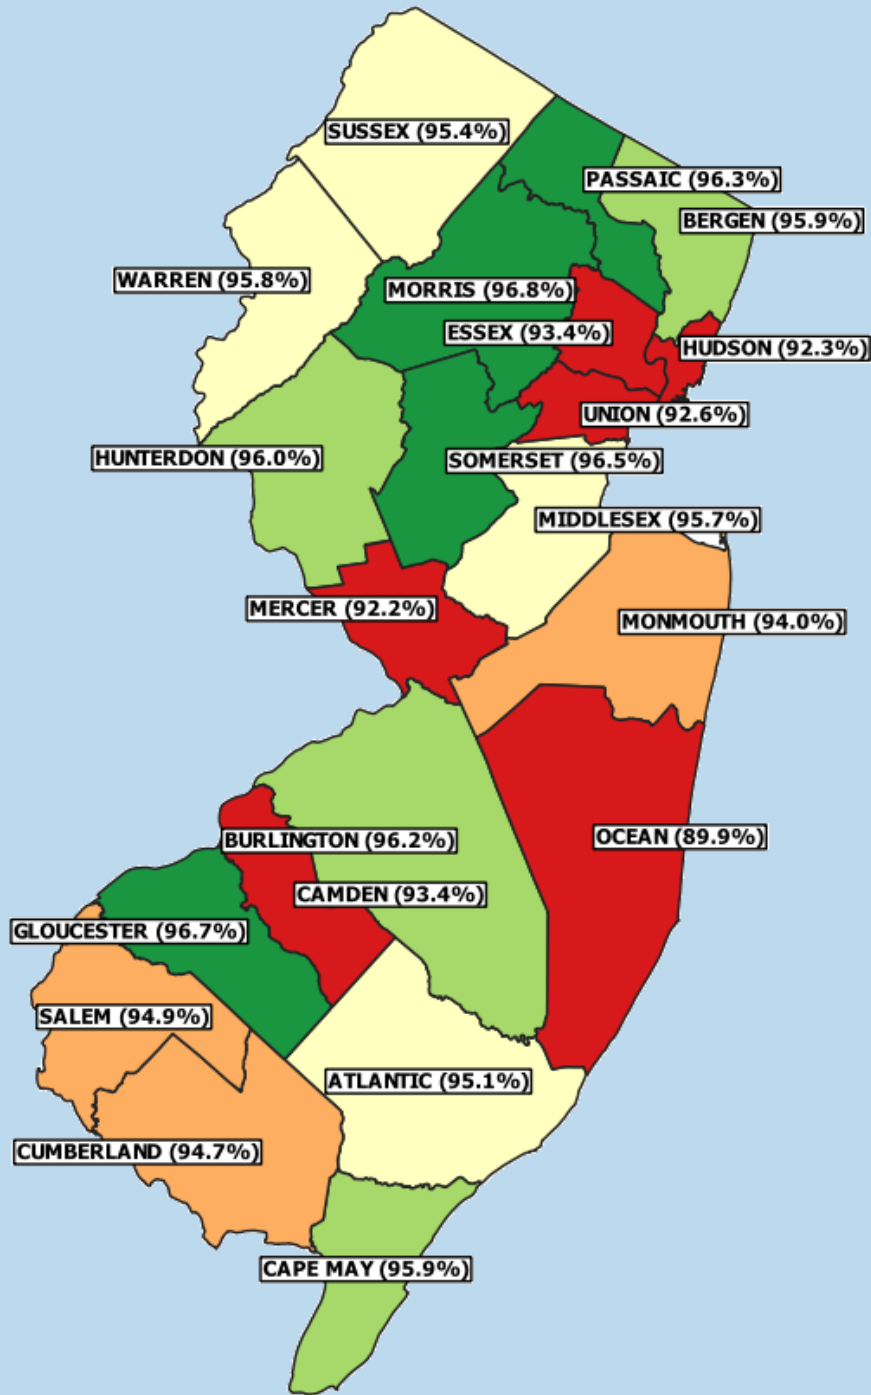

Kindergarten Vaccination Rates by County – 2021 ASR

- Green – Highest Vaccination Rates
- Light Green – Second Highest Rates
- Yellow – Middle Rates
- Orange – Second Lowest Rates
- Red – Lowest Rates