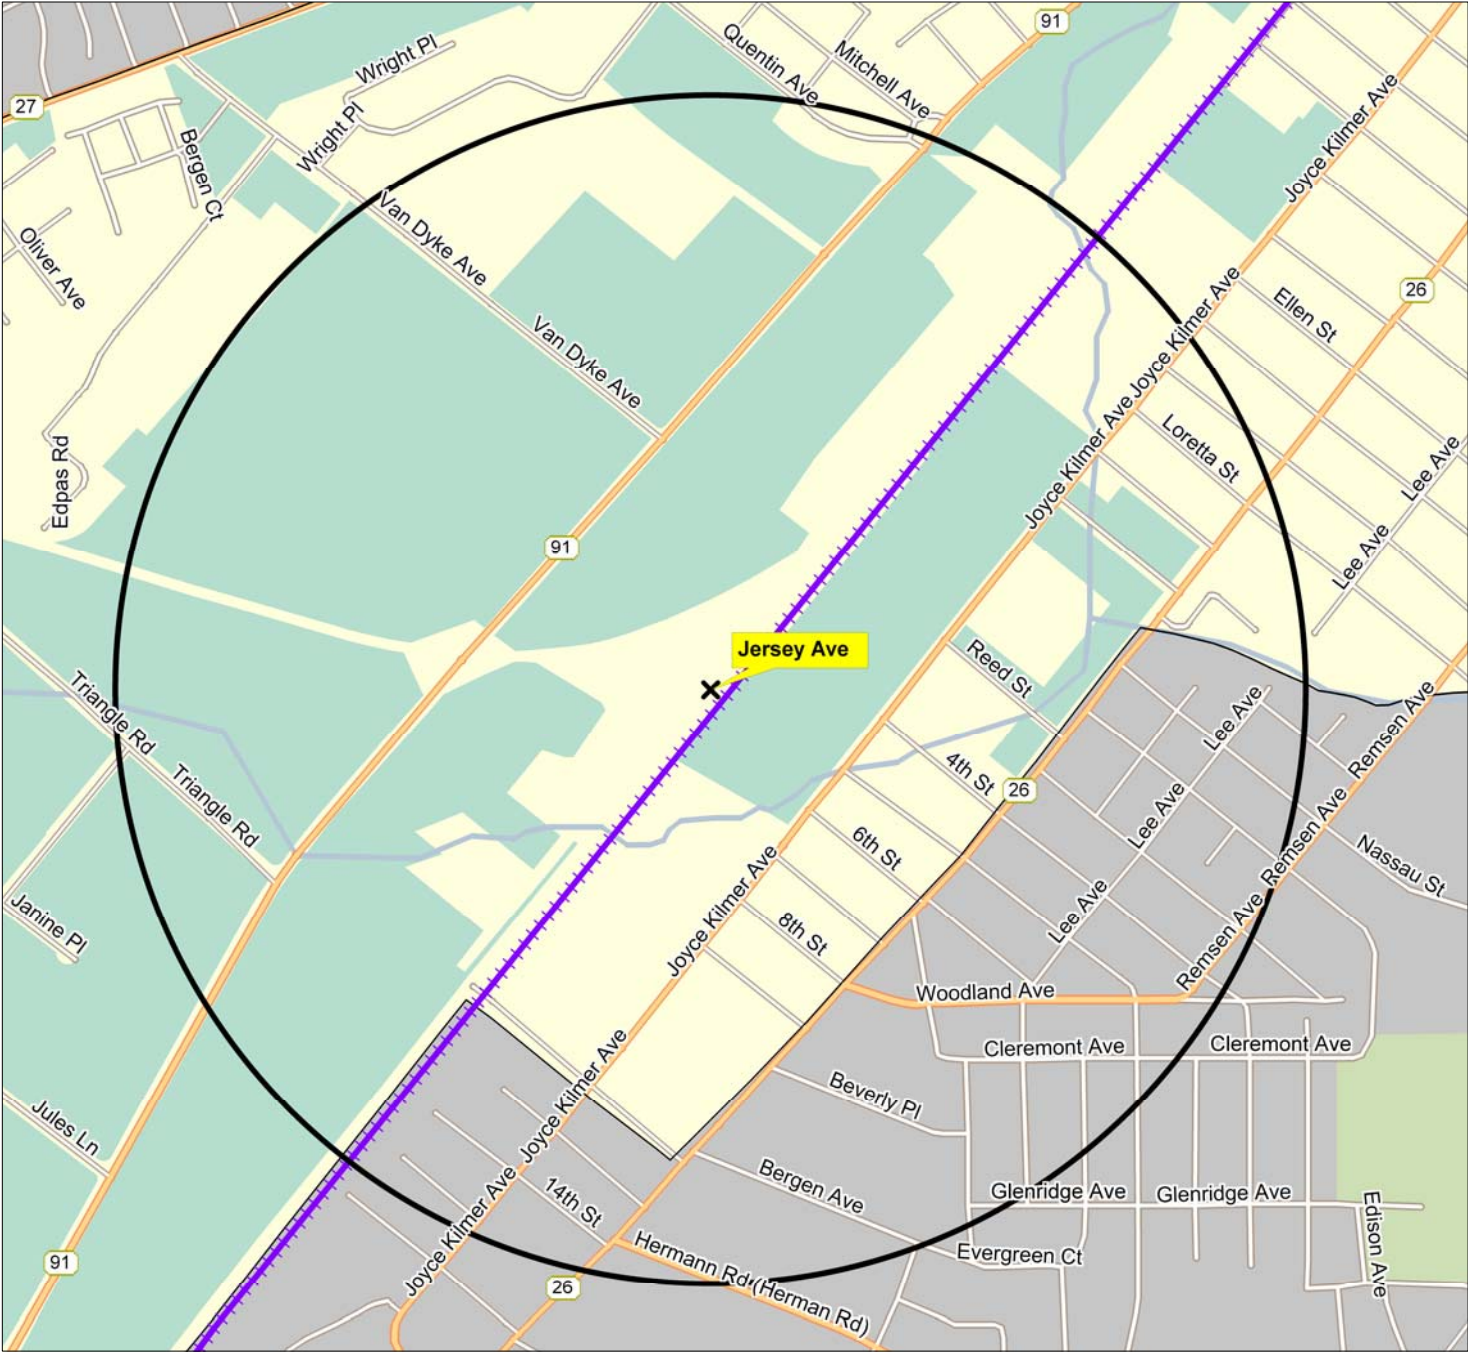

New Brunswick - Jersey Avenue

- NJ Transit
- Path
- Patco
- Light Rail
- Municipal Boundaries
- Streets
- Minor Rivers, Creeks
- Parks, Forests
- Lakes, Major Rivers
- Urban Enterprise Zones
- UEZ Municipalities
- Eligible Municipalities
- Non-Eligible Municipalities

New Brunswick - New Brunswick Station

- NJ Transit
- Path
- Patco
- Light Rail
- Municipal Boundaries
- Streets
- Minor Rivers, Creeks
- Parks, Forests
- Lakes, Major Rivers
- Urban Enterprise Zones
- UEZ Municipalities
- Eligible Municipalities
- Non-Eligible Municipalities