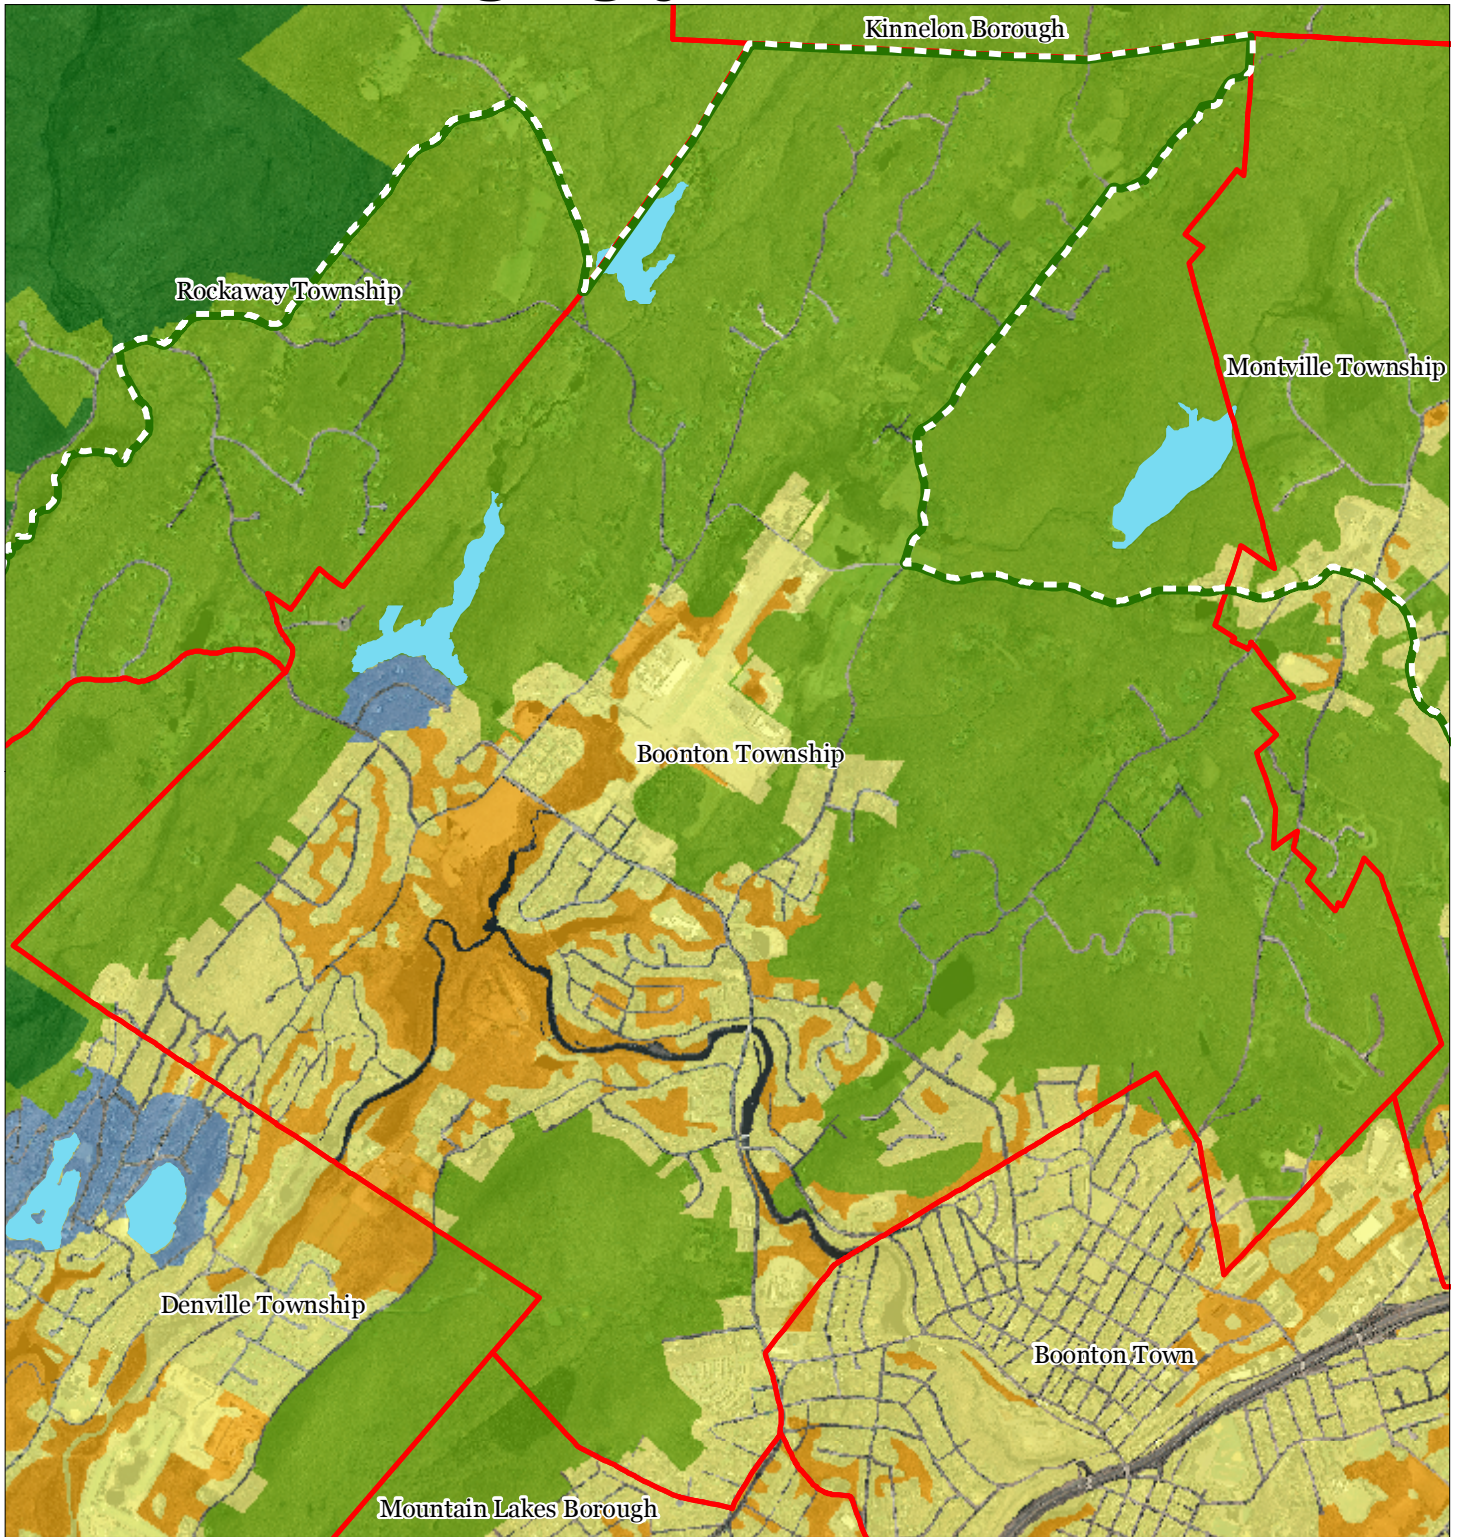

Exhibit A: < || \ `UbXgDfYgYfj U|cb `5fYU

Regional Master Plan Overlay Zone Designation

- | | |
|--|-----------------------------|
| Zone | Lakes Greater Than 10 acres |
| Protection | Preservation Area |
| Conservation | Municipal Boundaries |
| Existing Community | |
| Sub-Zone | |
| Existing Community Environmentally Constrained | |
| Conservation Environmentally Constrained | |
| Lake Community | |
| Wildlife Management | |

Boonton Township

1 inch = 0.491 miles

February 2015