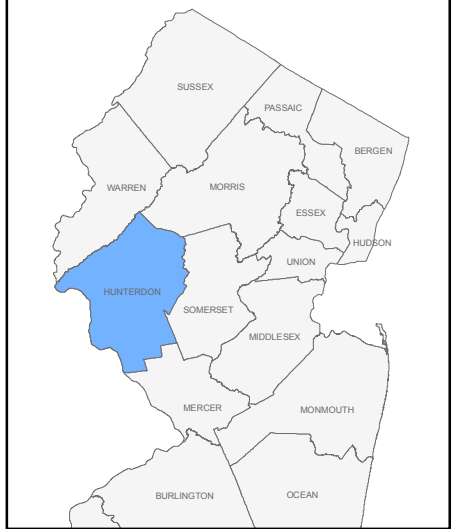

PENNSYLVANIA

NEW JERSEY

WARREN COUNTY

MORRIS COUNTY

**FEMA FLOOD ZONES**

- A
- AE
- ANI
- X
- X500

**NEW JERSEY COUNTY MAP**

PRINCETON HYDRO, LLC.  
 1108 OLD YORK ROAD  
 P.O. BOX 720  
 RINGOES, NJ 08551

- SOURCES:**
1. FEMA Q3 floodplain data as obtained from the Federal Emergency Management Agency.
  2. New Jersey County Boundaries as obtained from the NJDEP GIS website.

**HUNTERDON COUNTY  
 FEMA Q3 FLOODPLAINS**

EAST AMWELL

DELAWARE

KINGWOOD

FLEMINGTON

RARITAN

FRENCHTOWN

READINGTON

FRANKLIN

MILFORD

ALEXANDRIA

CLINTON TWP

LEBANON BORO

CLINTON

UNION

BLOOMSBURY

BETHLEHEM