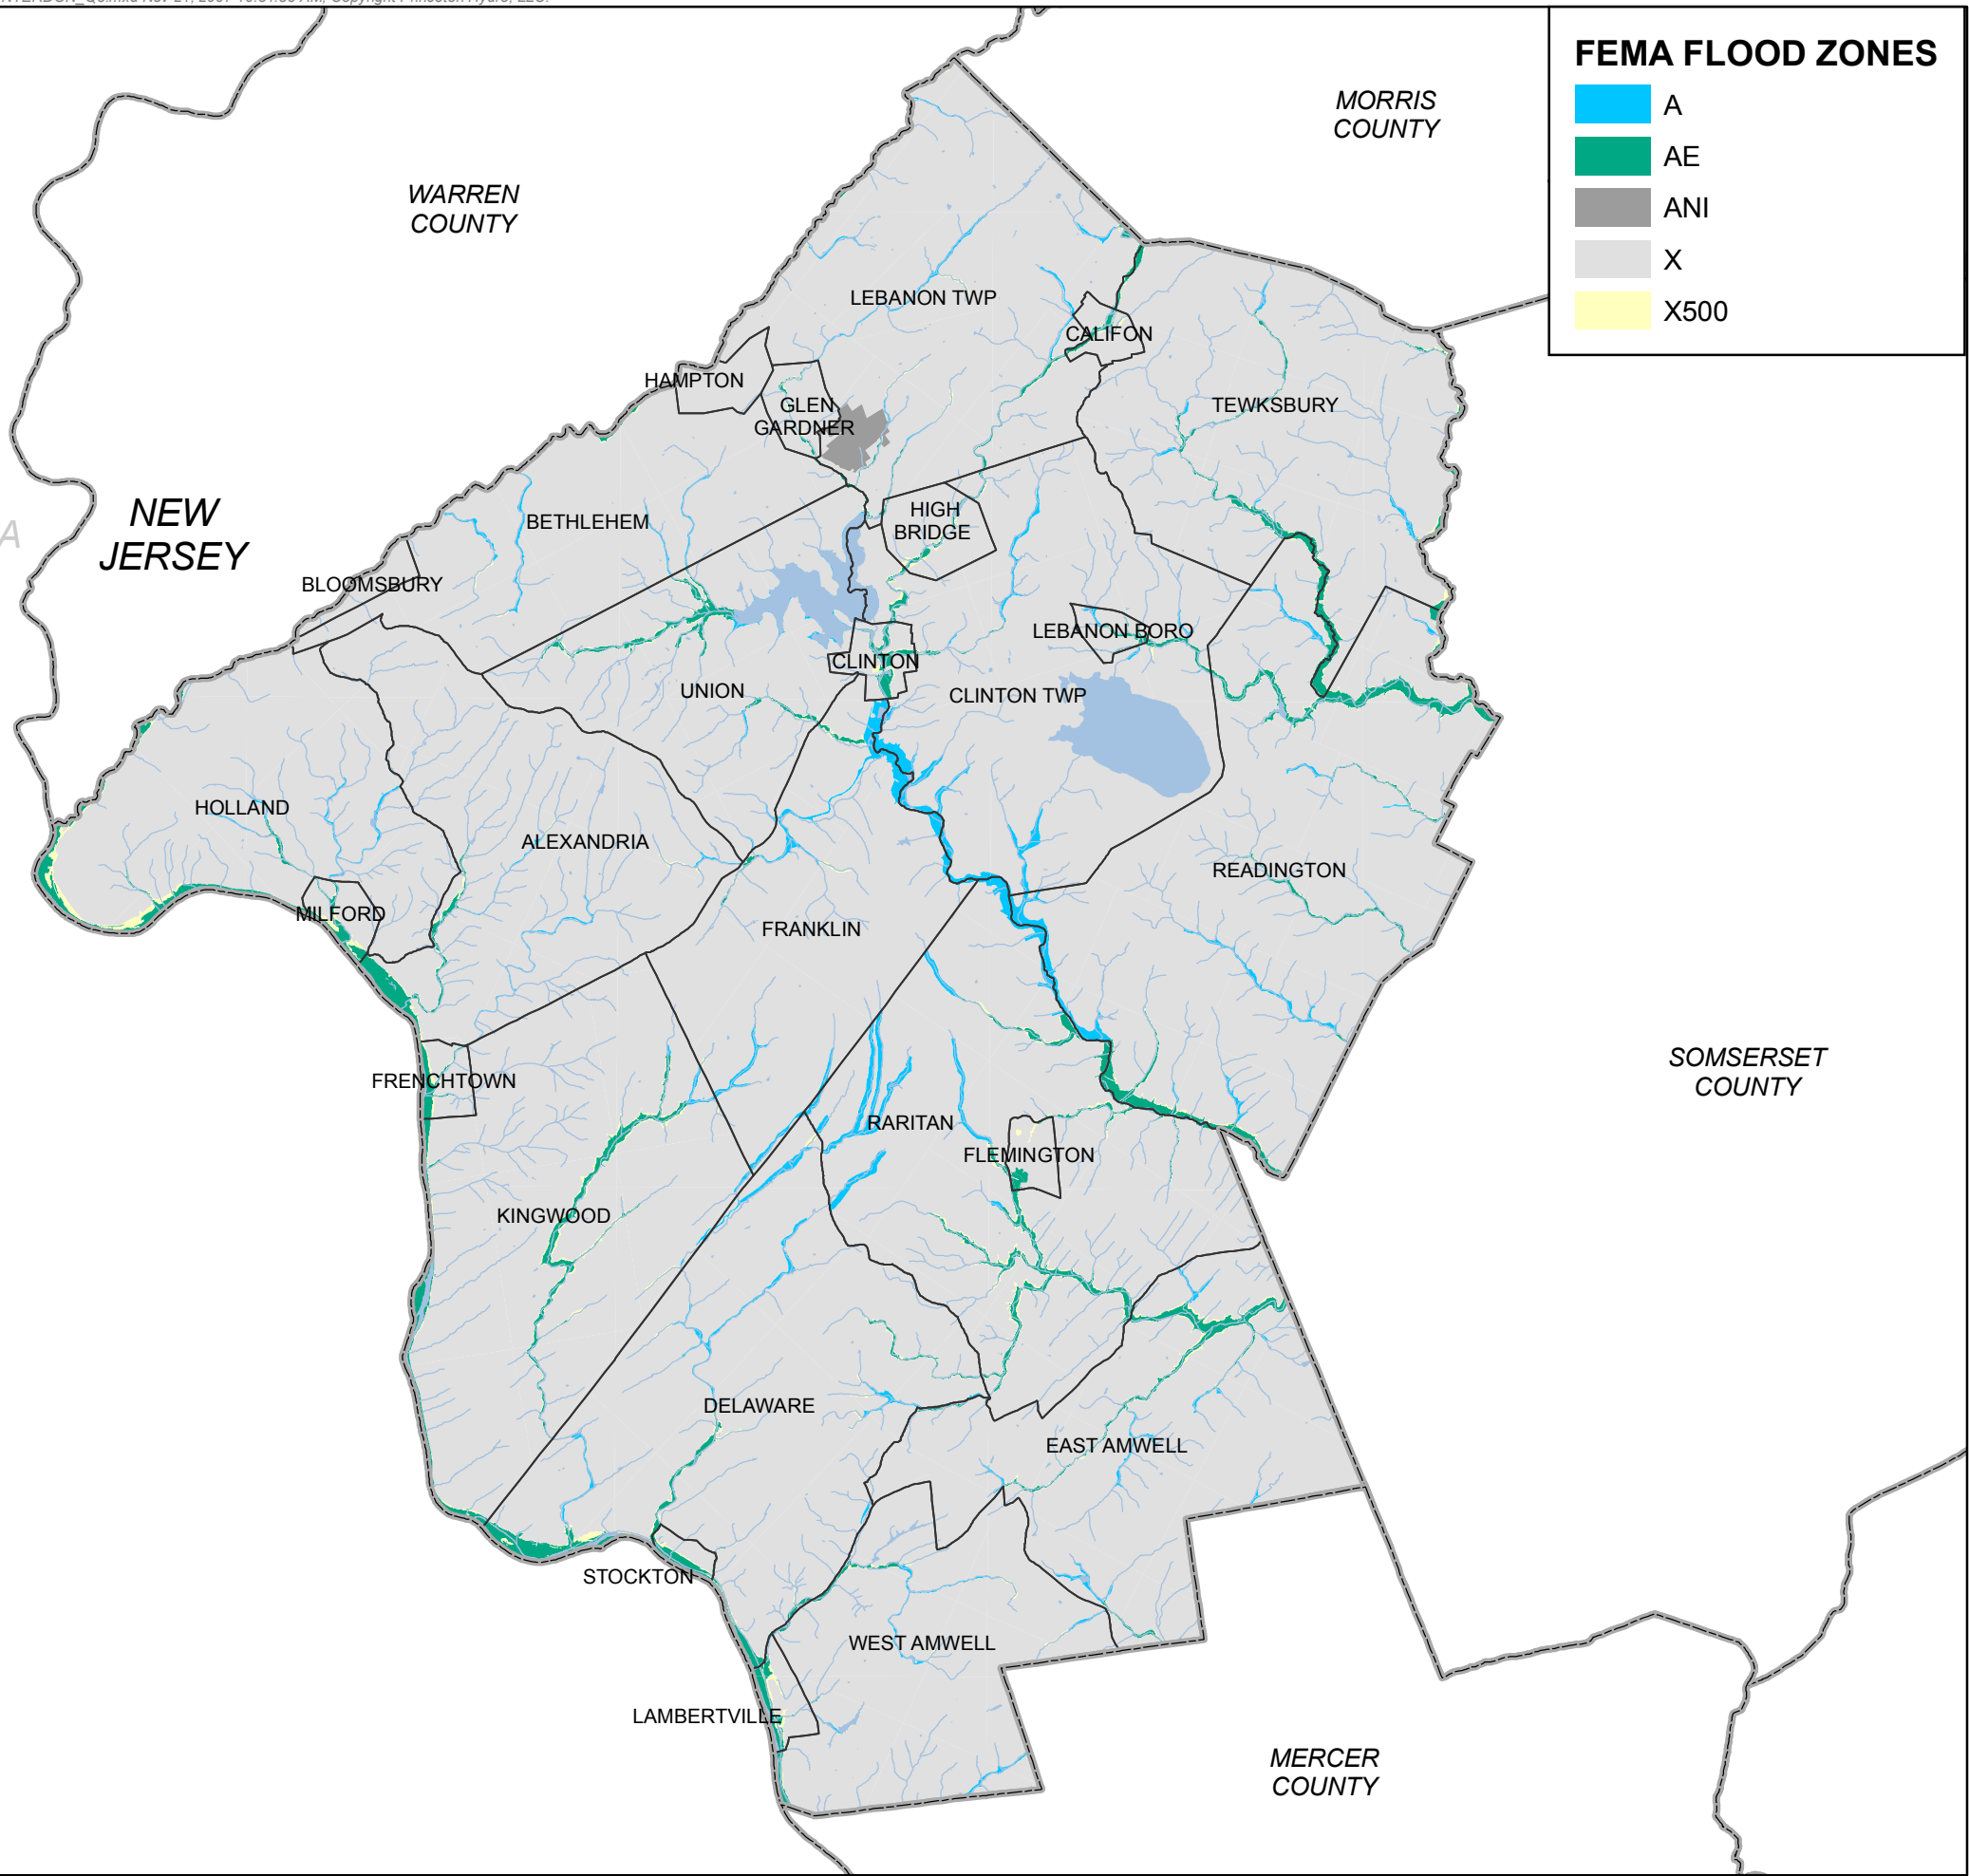

PENNSYLVANIA

NEW JERSEY

WARREN COUNTY

MORRIS COUNTY

**FEMA FLOOD ZONES**

- A
- AE
- ANI
- X
- X500

**NEW JERSEY COUNTY MAP**

PRINCETON HYDRO, LLC.  
 1108 OLD YORK ROAD  
 P.O. BOX 720  
 RINGOES, NJ 08551

- SOURCES:**
1. FEMA Q3 floodplain data as obtained from the Federal Emergency Management Agency.
  2. New Jersey County Boundaries as obtained from the NJDEP GIS website.

**HUNTERDON COUNTY  
 FEMA Q3 FLOODPLAINS**

EAST AMWELL

DELAWARE

KINGWOOD

FLEMINGTON

RARITAN

FRENCHTOWN

READINGTON

FRANKLIN

MILFORD

ALEXANDRIA

CLINTON TWP

LEBANON BORO

CLINTON

UNION

BLOOMSBURY

BETHLEHEM