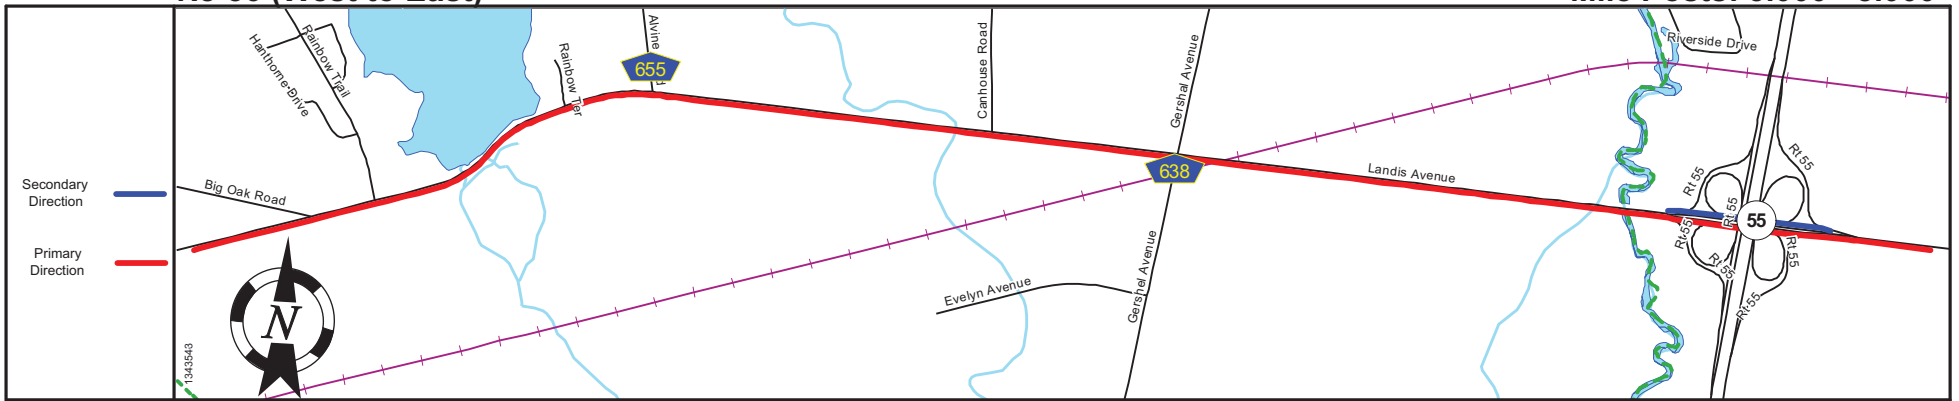

NJ 56 (West to East)

Mile Posts: 0.000 - 2.000

Pavement	
Shoulder	
Number of Lanes	
Speed Limit	
Street Name	

Street Name	Landis Avenue
Jurisdiction	N.J.D.O.T.
Functional Class	Urban Minor Arterial + Rural Minor Arterial
Federal Aid - NHS Sy	STP
Control Section	0611
Speed Limit	50
Number of Lanes	3 + 2
Med. Type	None
Med. Width	0
Pavement	50 + 24
Shoulder	0 + 8
Traffic Volume	10,236 (2018)
Traffic Sta. ID	7-0-540
Structure No.	
Enlarged Views	

SRI = 0000056__

Date last inventoried: March 2017

NJ 56 (West to East)

Mile Posts: 2.000 - 5.000

Pavement	
Shoulder	
Number of Lanes	
Speed Limit	
Street Name	

Street Name	Landis Avenue	
Jurisdiction	N.J.D.O.T.	
Functional Class	Rural Minor Arterial	Urban Minor Arterial
Federal Aid - NHS Sy	STP	
Control Section	0611	1716
Speed Limit	50	
Number of Lanes	2	
Med. Type	None	
Med. Width	0	
Pavement	24	
Shoulder	8	
Traffic Volume	8,682 (2017)	
Traffic Sta. ID	7-5-308	
Structure No.		
Enlarged Views		

SRI = 0000056__

Date last inventoried: March 2017

Pavement	24
Shoulder	0
Number of Lanes	2
Speed Limit	50
Street Name	Landis Avenue

Street Name	Landis Avenue	
Jurisdiction	N.J.D.O.T.	Municipal
Functional Class	Urban Minor Arterial	
Federal Aid - NHS Sy	STP	
Control Section	1716	0612
Speed Limit	50	45
Number of Lanes	2	4
Med. Type	None	Curbed
Med. Width	0	4
Pavement	24	48
Shoulder	8	0
Traffic Volume	11,932 (2017)	11,636 (2018)
Traffic Sta. ID	7-8-085	7-8-086
Structure No.	1716150	1716151 0610157
Enlarged Views		

Pavement	24
Shoulder	0
Number of Lanes	2
Speed Limit	45
Street Name	Landis Avenue

Street Name	Landis Avenue		
Jurisdiction	Municipal		
Functional Class	Urban Minor Arterial		
Federal Aid - NHS Sy	STP		
Control Section	0612		
Speed Limit	45		
Number of Lanes	4		
Med. Type	None	Painted/Unprotected	None
Med. Width	0	12	0
Pavement	48	24	60
Shoulder	0		8
Traffic Volume			
Traffic Sta. ID			
Structure No.	0612150		
Enlarged Views			