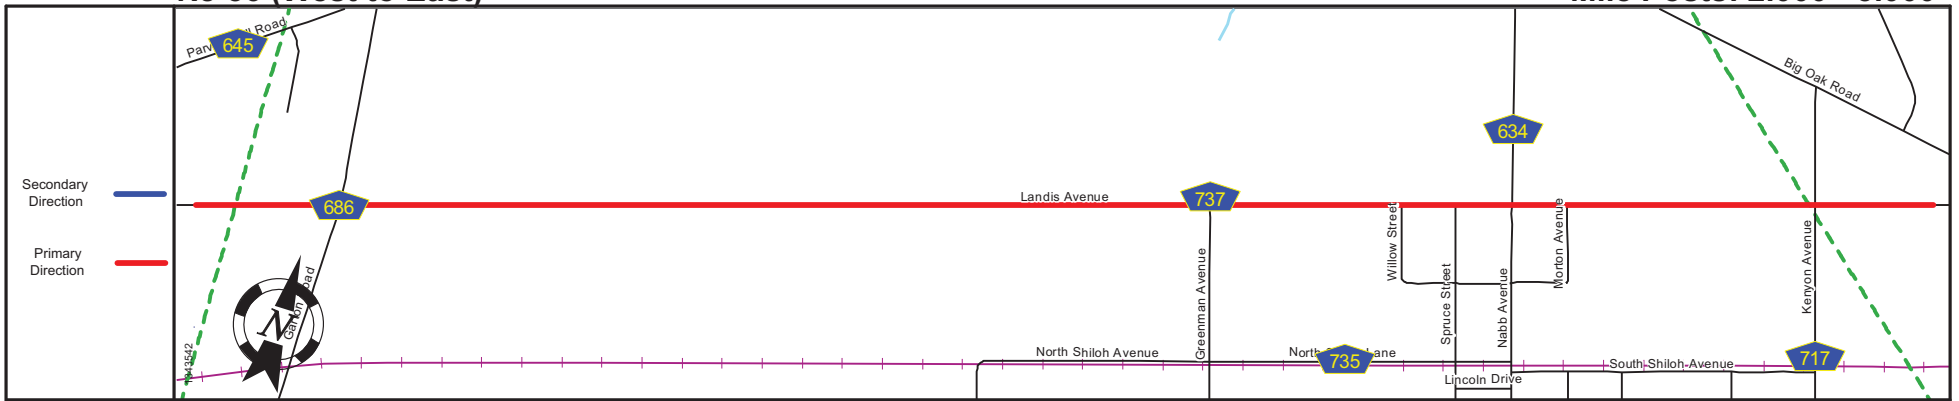

NJ 56 (West to East)

Mile Posts: 0.000 - 2.000

Pavement	
Shoulder	
Number of Lanes	
Speed Limit	
Street Name	

Street Name	Landis Avenue
Jurisdiction	N.J.D.O.T.
Functional Class	Urban Minor Arterial + Rural Minor Arterial
Federal Aid - NHS Sy	STP
Control Section	0611
Speed Limit	50
Number of Lanes	3 + 2
Med. Type	None
Med. Width	0
Pavement	50 + 24
Shoulder	0 + 8
Traffic Volume	10,236 (2018)
Traffic Sta. ID	7-0-540
Structure No.	
Enlarged Views	

SRI = 0000056__

Date last inventoried: March 2017

NJ 56 (West to East)

Mile Posts: 2.000 - 5.000

Pavement	
Shoulder	
Number of Lanes	
Speed Limit	
Street Name	

Street Name	Landis Avenue	
Jurisdiction	N.J.D.O.T.	
Functional Class	Rural Minor Arterial	Urban Minor Arterial
Federal Aid - NHS Sy	STP	
Control Section	0611	1716
Speed Limit	50	
Number of Lanes	2	
Med. Type	None	
Med. Width	0	
Pavement	24	
Shoulder	8	
Traffic Volume	8,682 (2017)	
Traffic Sta. ID	7-5-308	
Structure No.		
Enlarged Views		

SRI = 0000056__

Date last inventoried: March 2017

Pavement	24
Shoulder	0
Number of Lanes	2
Speed Limit	50
Street Name	Landis Avenue

Street Name	Landis Avenue	
Jurisdiction	N.J.D.O.T.	Municipal
Functional Class	Urban Minor Arterial	
Federal Aid - NHS Sy	STP	
Control Section	1716	0612
Speed Limit	50	45
Number of Lanes	2	4
Med. Type	None	Curbed
Med. Width	0	4
Pavement	24	48
Shoulder	8	0
Traffic Volume	11,932 (2017)	11,636 (2018)
Traffic Sta. ID	7-8-085	7-8-086
Structure No.	1716150	1716151 0610157
Enlarged Views		

Pavement	24
Shoulder	0
Number of Lanes	2
Speed Limit	45
Street Name	Landis Avenue

Street Name	Landis Avenue		
Jurisdiction	Municipal		
Functional Class	Urban Minor Arterial		
Federal Aid - NHS Sy	STP		
Control Section	0612		
Speed Limit	45		
Number of Lanes	4		
Med. Type	None	Painted/Unprotected	None
Med. Width	0	12	0
Pavement	48	24	60
Shoulder	0		8
Traffic Volume			
Traffic Sta. ID			
Structure No.	0612150		
Enlarged Views			