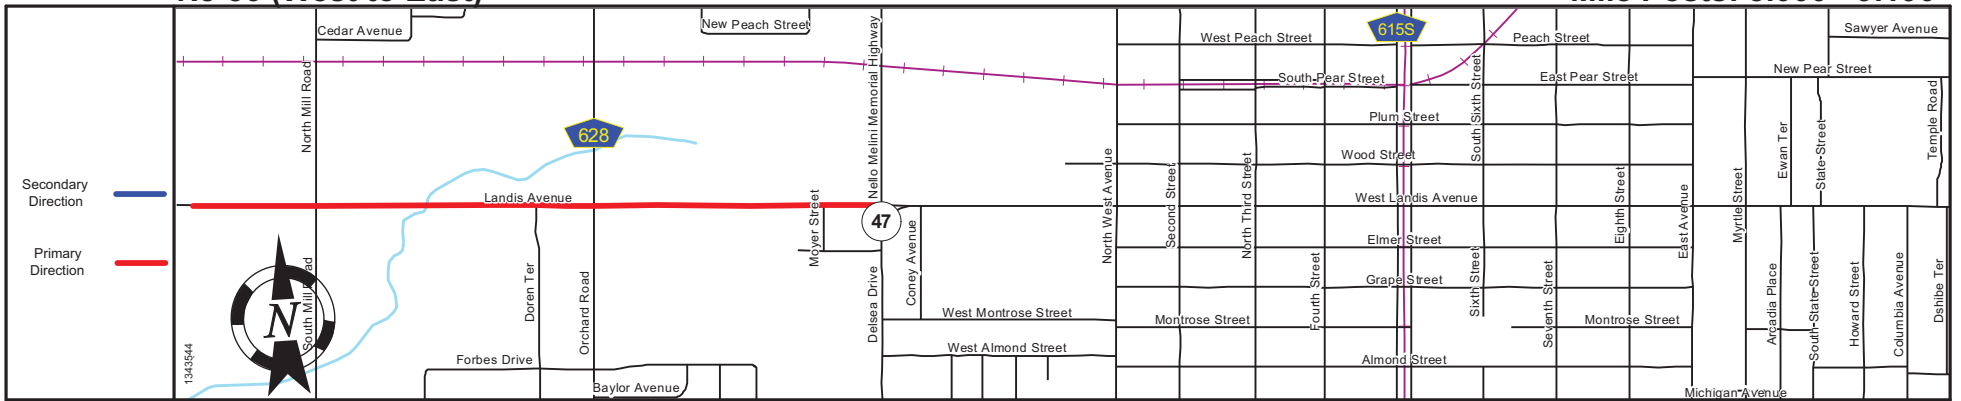

NJ 56 (West to East)

Mile Posts: 0.000 - 2.000

Pavement	
Shoulder	
Number of Lanes	
Speed Limit	
Street Name	

Street Name	Landis Avenue
Jurisdiction	N.J.D.O.T.
Functional Class	Urban Minor Arterial + Rural Minor Arterial
Federal Aid - NHS Sy	STP
Control Section	0611
Speed Limit	50
Number of Lanes	3 + 2
Med. Type	None
Med. Width	0
Pavement	50 + 24
Shoulder	0 + 8
Traffic Volume	10,236 (2018)
Traffic Sta. ID	7-0-540
Structure No.	
Enlarged Views	

SRI = 0000056__

Date last inventoried: March 2017

NJ 56 (West to East)

Mile Posts: 2.000 - 5.000

Pavement	
Shoulder	
Number of Lanes	
Speed Limit	
Street Name	

Street Name	Landis Avenue	
Jurisdiction	N.J.D.O.T.	
Functional Class	Rural Minor Arterial	Urban Minor Arterial
Federal Aid - NHS Sy	STP	
Control Section	0611	1716
Speed Limit	50	
Number of Lanes	2	
Med. Type	None	
Med. Width	0	
Pavement	24	
Shoulder	8	
Traffic Volume	8,682 (2017)	
Traffic Sta. ID	7-5-308	
Structure No.		
Enlarged Views		

SRI = 0000056__

Date last inventoried: March 2017

Pavement	24
Shoulder	0
Number of Lanes	2
Speed Limit	50
Street Name	Landis Avenue

Street Name	Landis Avenue	
Jurisdiction	N.J.D.O.T.	Municipal
Functional Class	Urban Minor Arterial	
Federal Aid - NHS Sy	STP	
Control Section	1716	0612
Speed Limit	50	45
Number of Lanes	2	4
Med. Type	None	Curbed
Med. Width	0	4
Pavement	24	48
Shoulder	8	0
Traffic Volume	11,932 (2017)	11,636 (2018)
Traffic Sta. ID	7-8-085	7-8-086
Structure No.	1716150	1716151 0610157
Enlarged Views		

Pavement	24
Shoulder	0
Number of Lanes	2
Speed Limit	45
Street Name	Landis Avenue

Street Name	Landis Avenue		
Jurisdiction	Municipal		
Functional Class	Urban Minor Arterial		
Federal Aid - NHS Sy	STP		
Control Section	0612		
Speed Limit	45		
Number of Lanes	4		
Med. Type	None	Painted/Unprotected	None
Med. Width	0	12	0
Pavement	48	24	60
Shoulder	0		8
Traffic Volume			
Traffic Sta. ID			
Structure No.	0612150		
Enlarged Views			