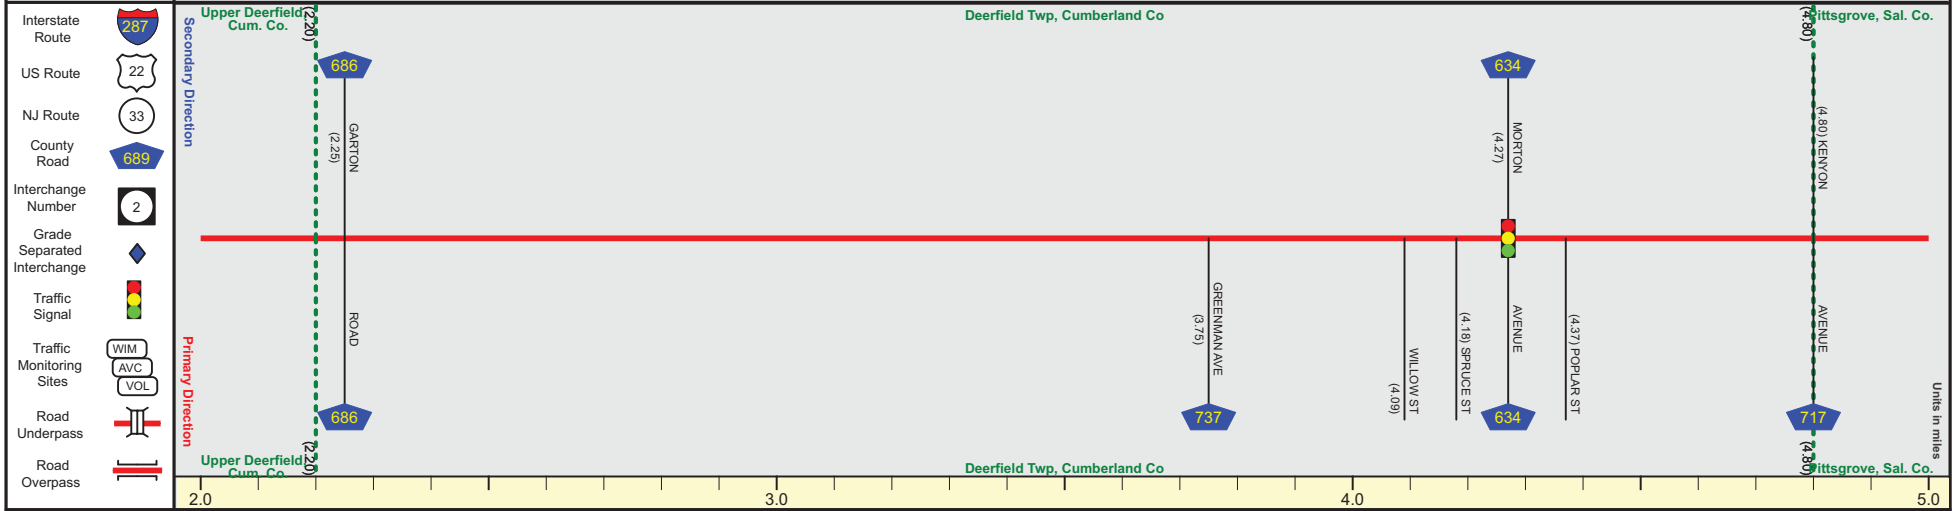

NJ 56 (West to East)

Mile Posts: 0.000 - 2.000

Pavement	
Shoulder	
Number of Lanes	
Speed Limit	
Street Name	

Street Name	Landis Avenue
Jurisdiction	N.J.D.O.T.
Functional Class	Urban Minor Arterial + Rural Minor Arterial
Federal Aid - NHS Sy	STP
Control Section	0611
Speed Limit	50
Number of Lanes	3 + 2
Med. Type	None
Med. Width	0
Pavement	50 + 24
Shoulder	0 + 8
Traffic Volume	10,236 (2018)
Traffic Sta. ID	7-0-540
Structure No.	
Enlarged Views	

SRI = 0000056__

Date last inventoried: March 2017

NJ 56 (West to East)

Mile Posts: 2.000 - 5.000

Pavement	
Shoulder	
Number of Lanes	
Speed Limit	
Street Name	

Street Name	Landis Avenue	
Jurisdiction	N.J.D.O.T.	
Functional Class	Rural Minor Arterial	Urban Minor Arterial
Federal Aid - NHS Sy	STP	
Control Section	0611	1716
Speed Limit	50	
Number of Lanes	2	
Med. Type	None	
Med. Width	0	
Pavement	24	
Shoulder	8	
Traffic Volume	8,682 (2017)	
Traffic Sta. ID	7-5-308	
Structure No.		
Enlarged Views		

SRI = 0000056__

Date last inventoried: March 2017

Pavement	24
Shoulder	0
Number of Lanes	2
Speed Limit	50
Street Name	Landis Avenue

Street Name	Landis Avenue	
Jurisdiction	N.J.D.O.T.	Municipal
Functional Class	Urban Minor Arterial	
Federal Aid - NHS Sy	STP	
Control Section	1716	0612
Speed Limit	50	45
Number of Lanes	2	4
Med. Type	None	Curbed
Med. Width	0	4
Pavement	24	48
Shoulder	8	0
Traffic Volume	11,932 (2017)	11,636 (2018)
Traffic Sta. ID	7-8-085	7-8-086
Structure No.	1716150	1716151 0610157
Enlarged Views		

Pavement	24
Shoulder	0
Number of Lanes	2
Speed Limit	45
Street Name	Landis Avenue

Street Name	Landis Avenue		
Jurisdiction	Municipal		
Functional Class	Urban Minor Arterial		
Federal Aid - NHS Sy	STP		
Control Section	0612		
Speed Limit	45		
Number of Lanes	4		
Med. Type	None	Painted/Unprotected	None
Med. Width	0	12	0
Pavement	48	24	60
Shoulder	0		8
Traffic Volume			
Traffic Sta. ID			
Structure No.	0612150		
Enlarged Views			