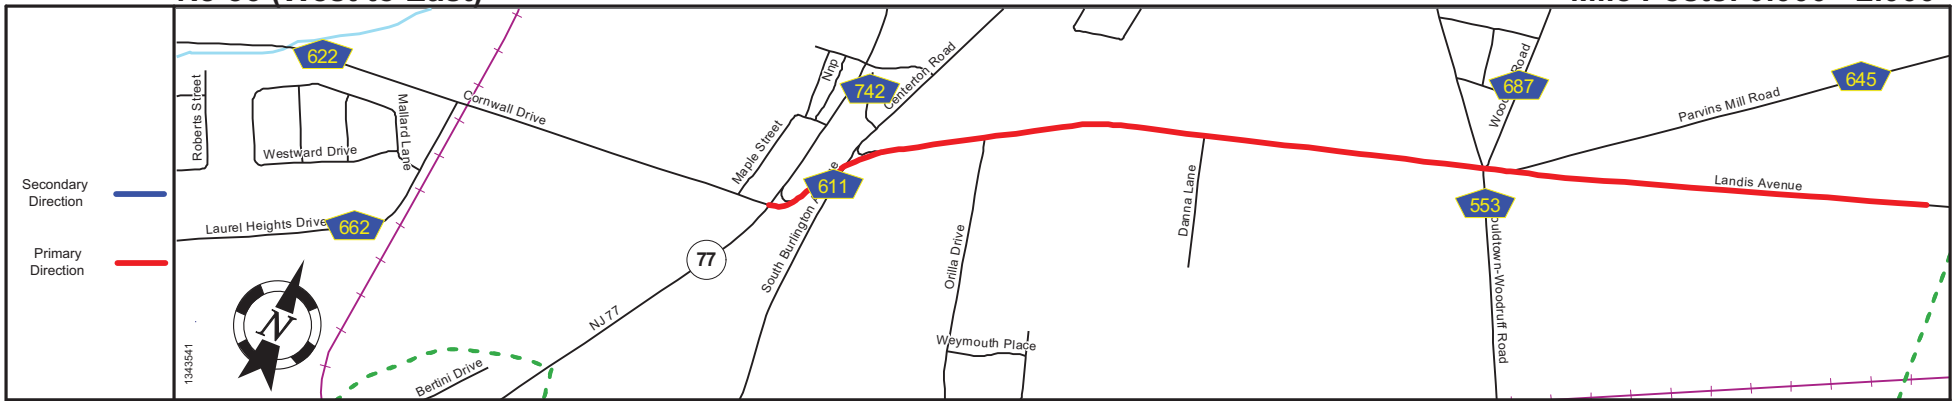

NJ 56 (West to East)

Mile Posts: 0.000 - 2.000

Pavement	
Shoulder	
Number of Lanes	
Speed Limit	
Street Name	

Street Name	Landis Avenue
Jurisdiction	N.J.D.O.T.
Functional Class	Urban Minor Arterial + Rural Minor Arterial
Federal Aid - NHS Sy	STP
Control Section	0611
Speed Limit	50
Number of Lanes	3 + 2
Med. Type	None
Med. Width	0
Pavement	50 + 24
Shoulder	0 + 8
Traffic Volume	10,236 (2018)
Traffic Sta. ID	7-0-540
Structure No.	
Enlarged Views	

SRI = 0000056__

Date last inventoried: March 2017

NJ 56 (West to East)

Mile Posts: 2.000 - 5.000

Pavement	
Shoulder	
Number of Lanes	
Speed Limit	
Street Name	

Street Name	Landis Avenue	
Jurisdiction	N.J.D.O.T.	
Functional Class	Rural Minor Arterial	Urban Minor Arterial
Federal Aid - NHS Sy	STP	
Control Section	0611	1716
Speed Limit	50	
Number of Lanes	2	
Med. Type	None	
Med. Width	0	
Pavement	24	
Shoulder	8	
Traffic Volume	8,682 (2017)	
Traffic Sta. ID	7-5-308	
Structure No.		
Enlarged Views		

SRI = 0000056__

Date last inventoried: March 2017

Pavement	24
Shoulder	0
Number of Lanes	2
Speed Limit	50
Street Name	Landis Avenue

Street Name	Landis Avenue	
Jurisdiction	N.J.D.O.T.	Municipal
Functional Class	Urban Minor Arterial	
Federal Aid - NHS Sy	STP	
Control Section	1716	0612
Speed Limit	50	45
Number of Lanes	2	4
Med. Type	None	Curbed
Med. Width	0	4
Pavement	24	48
Shoulder	8	0
Traffic Volume	11,932 (2017)	11,636 (2018)
Traffic Sta. ID	7-8-085	7-8-086
Structure No.	1716150	1716151 0610157
Enlarged Views		

Pavement	24
Shoulder	0
Number of Lanes	2
Speed Limit	45
Street Name	Landis Avenue

Street Name	Landis Avenue		
Jurisdiction	Municipal		
Functional Class	Urban Minor Arterial		
Federal Aid - NHS Sy	STP		
Control Section	0612		
Speed Limit	45		
Number of Lanes	4		
Med. Type	None	Painted/Unprotected	None
Med. Width	0	12	0
Pavement	48	24	60
Shoulder	0		8
Traffic Volume			
Traffic Sta. ID			
Structure No.	0612150		
Enlarged Views			