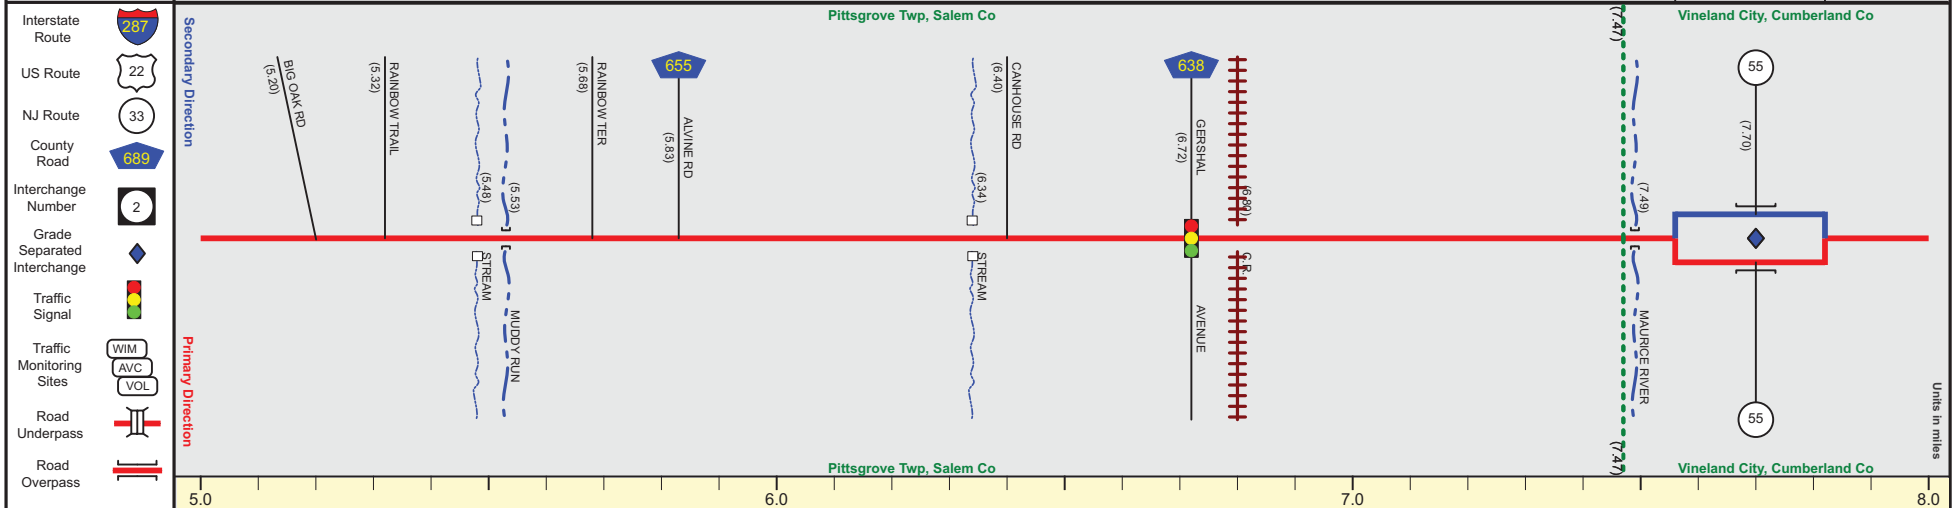

NJ 56 (West to East)

Mile Posts: 0.000 - 2.000

Pavement	
Shoulder	
Number of Lanes	
Speed Limit	
Street Name	

Street Name	Landis Avenue
Jurisdiction	N.J.D.O.T.
Functional Class	Urban Minor Arterial + Rural Minor Arterial
Federal Aid - NHS Sy	STP
Control Section	0611
Speed Limit	50
Number of Lanes	3 + 2
Med. Type	None
Med. Width	0
Pavement	50 + 24
Shoulder	0 + 8
Traffic Volume	10,236 (2018)
Traffic Sta. ID	7-0-540
Structure No.	
Enlarged Views	

SRI = 0000056__

Date last inventoried: March 2017

NJ 56 (West to East)

Mile Posts: 2.000 - 5.000

Pavement	
Shoulder	
Number of Lanes	
Speed Limit	
Street Name	

Street Name	Landis Avenue	
Jurisdiction	N.J.D.O.T.	
Functional Class	Rural Minor Arterial	Urban Minor Arterial
Federal Aid - NHS Sy	STP	
Control Section	0611	1716
Speed Limit	50	
Number of Lanes	2	
Med. Type	None	
Med. Width	0	
Pavement	24	
Shoulder	8	
Traffic Volume	8,682 (2017)	
Traffic Sta. ID	7-5-308	
Structure No.		
Enlarged Views		

SRI = 0000056__

Date last inventoried: March 2017

Pavement	24
Shoulder	0
Number of Lanes	2
Speed Limit	50
Street Name	Landis Avenue

Street Name	Landis Avenue	
Jurisdiction	N.J.D.O.T.	Municipal
Functional Class	Urban Minor Arterial	
Federal Aid - NHS Sy	STP	
Control Section	1716	0612
Speed Limit	50	45
Number of Lanes	2	4
Med. Type	None	Curbed
Med. Width	0	4
Pavement	24	48
Shoulder	8	0
Traffic Volume	11,932 (2017)	11,636 (2018)
Traffic Sta. ID	7-8-085	7-8-086
Structure No.	1716150	1716151 0610157
Enlarged Views		

Pavement	24
Shoulder	0
Number of Lanes	2
Speed Limit	45
Street Name	Landis Avenue

Street Name	Landis Avenue		
Jurisdiction	Municipal		
Functional Class	Urban Minor Arterial		
Federal Aid - NHS Sy	STP		
Control Section	0612		
Speed Limit	45		
Number of Lanes	4		
Med. Type	None	Painted/Unprotected	None
Med. Width	0	12	0
Pavement	48	24	60
Shoulder	0		8
Traffic Volume			
Traffic Sta. ID			
Structure No.	0612150		
Enlarged Views			