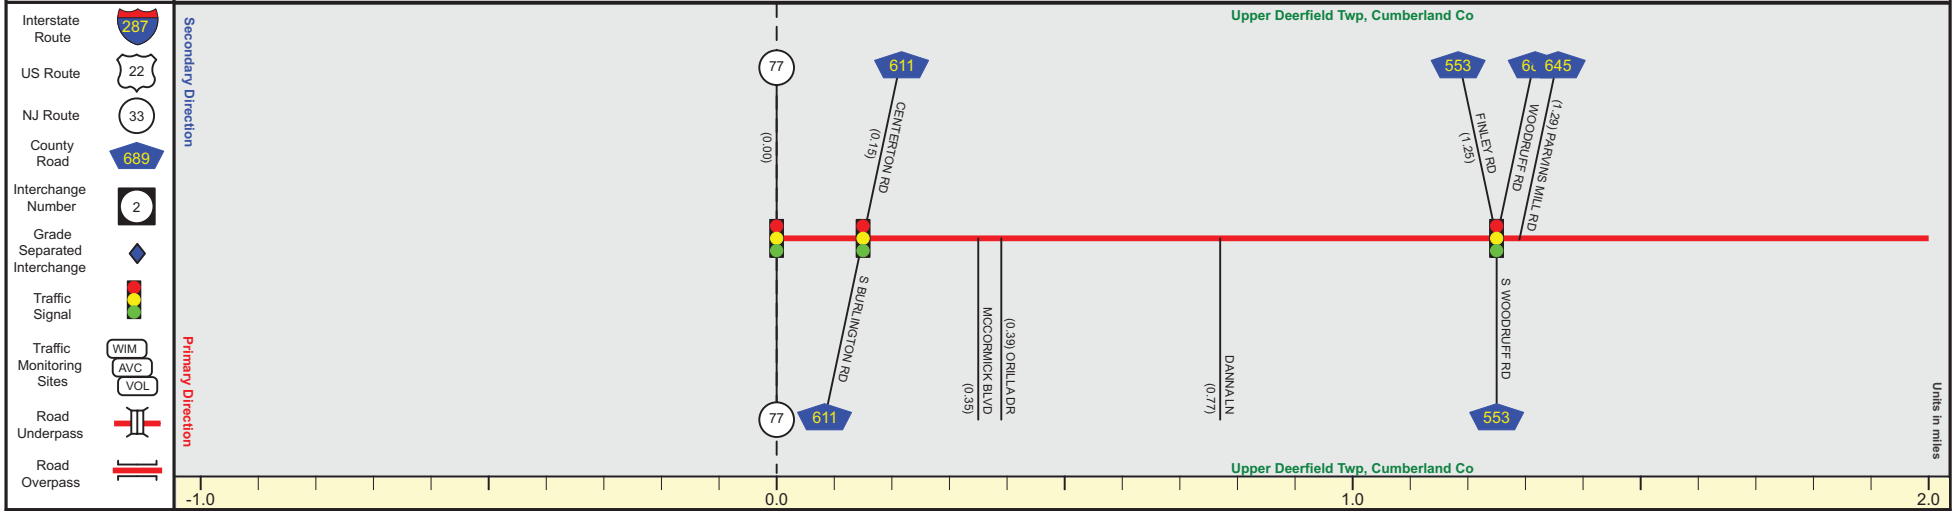

NJ 56 (West to East)

Mile Posts: 0.000 - 2.000

Pavement	
Shoulder	
Number of Lanes	
Speed Limit	
Street Name	

Street Name	Landis Avenue
Jurisdiction	N.J.D.O.T.
Functional Class	Urban Minor Arterial + Rural Minor Arterial
Federal Aid - NHS Sy	STP
Control Section	0611
Speed Limit	50
Number of Lanes	3 + 2
Med. Type	None
Med. Width	0
Pavement	50 + 24
Shoulder	0 + 8
Traffic Volume	10,236 (2018)
Traffic Sta. ID	7-0-540
Structure No.	
Enlarged Views	

SRI = 0000056__

Date last inventoried: March 2017

NJ 56 (West to East)

Mile Posts: 2.000 - 5.000

Pavement	
Shoulder	
Number of Lanes	
Speed Limit	
Street Name	

Street Name	Landis Avenue	
Jurisdiction	N.J.D.O.T.	
Functional Class	Rural Minor Arterial	Urban Minor Arterial
Federal Aid - NHS Sy	STP	
Control Section	0611	1716
Speed Limit	50	
Number of Lanes	2	
Med. Type	None	
Med. Width	0	
Pavement	24	
Shoulder	8	
Traffic Volume	8,682 (2017)	
Traffic Sta. ID	7-5-308	
Structure No.		
Enlarged Views		

SRI = 0000056__

Date last inventoried: March 2017

Pavement	24
Shoulder	0
Number of Lanes	2
Speed Limit	50
Street Name	Landis Avenue

Street Name	Landis Avenue	
Jurisdiction	N.J.D.O.T.	Municipal
Functional Class	Urban Minor Arterial	
Federal Aid - NHS Sy	STP	
Control Section	1716	0612
Speed Limit	50	45
Number of Lanes	2	4
Med. Type	None	Curbed
Med. Width	0	4
Pavement	24	48
Shoulder	8	0
Traffic Volume	11,932 (2017)	11,636 (2018)
Traffic Sta. ID	7-8-085	7-8-086
Structure No.	1716150	1716151 0610157
Enlarged Views		

Pavement	24
Shoulder	0
Number of Lanes	2
Speed Limit	45
Street Name	Landis Avenue

Street Name	Landis Avenue		
Jurisdiction	Municipal		
Functional Class	Urban Minor Arterial		
Federal Aid - NHS Sy	STP		
Control Section	0612		
Speed Limit	45		
Number of Lanes	4		
Med. Type	None	Painted/Unprotected	None
Med. Width	0	12	0
Pavement	48	24	60
Shoulder	0		8
Traffic Volume			
Traffic Sta. ID			
Structure No.	0612150		
Enlarged Views			