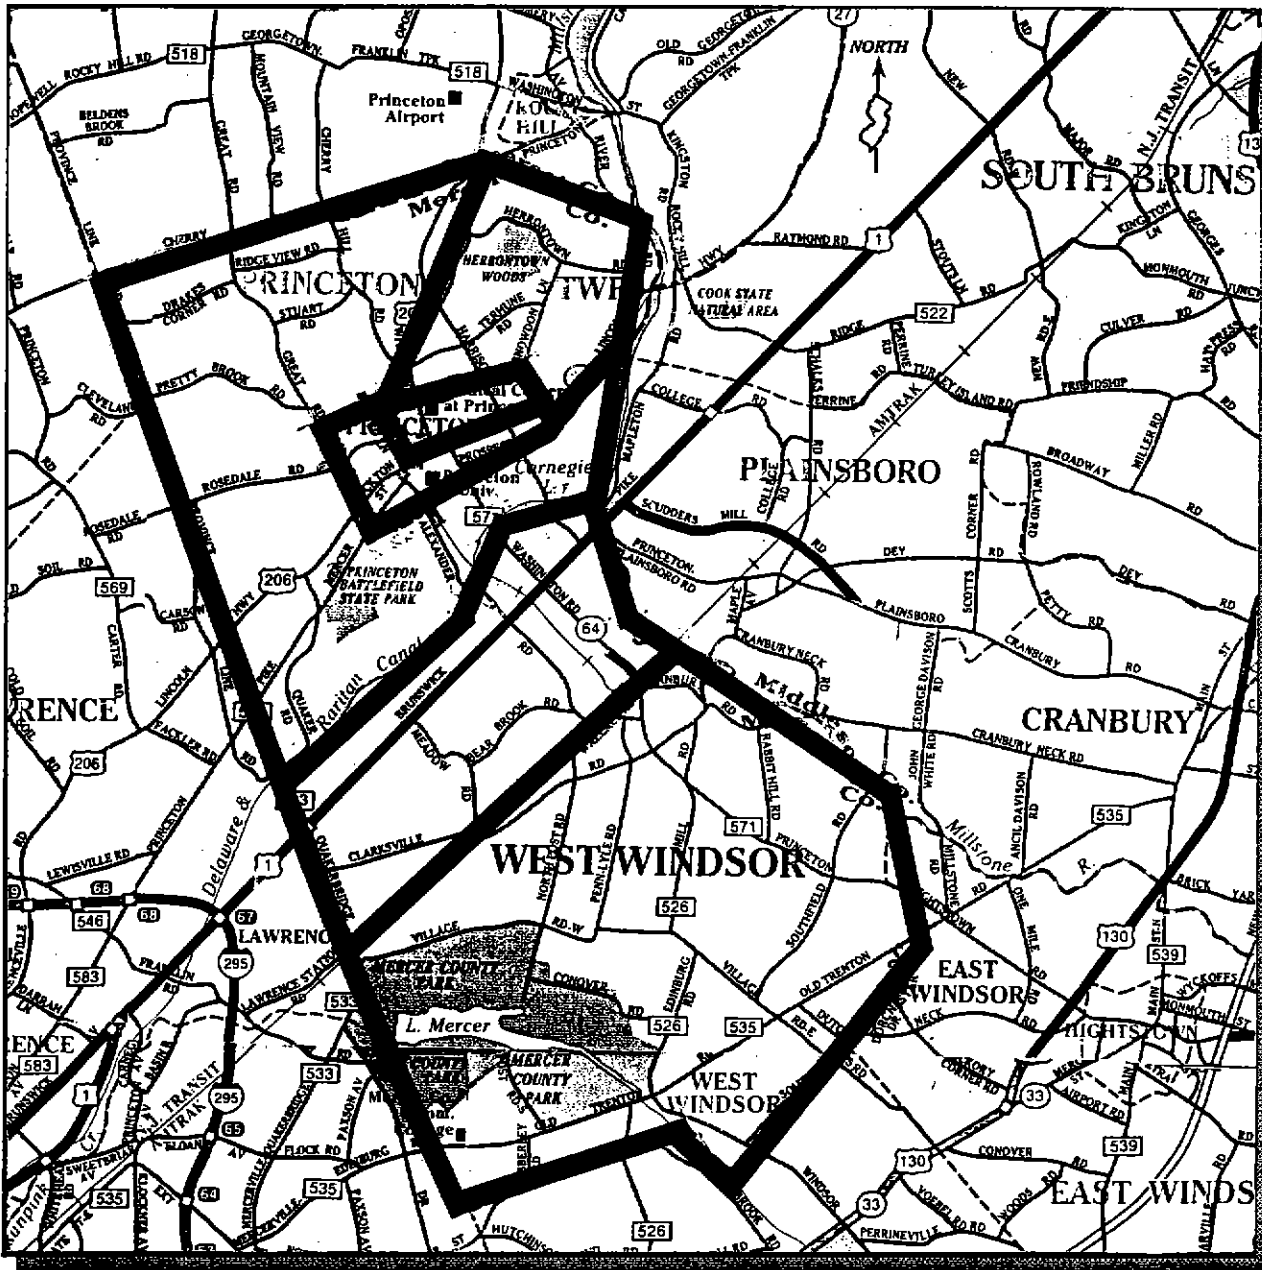

Route 571 - Penns Neck Area
Congestion Management System

ROADWAY NETWORK WITH TRAFFIC ANALYSIS ZONES
FIGURE 6-5