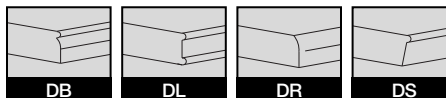

Lunette

**File and
Computer Furniture**

		Style Number	Width x Depth	List Price	Ship Wt	Options (See back of book)	
	Lateral file two drawers	D3LFV0-__	30 x 19 x 29.5"	$1637.	140	012 - Pedestal lock +$86.	
		D3LFV2-__	37 1/8 x 19 x 29.5"	1682.	150		
		D3LF23-__	30 x 24 x 29.5"	1801.	165		
		D3LF24-__	37 1/8 x 24 x 29.5"	1851.	175		
	Lateral file four drawers	D3LFH0-__	60 x 19 x 29.5"	$2747.	285		
		D3LFH4-__	72 3/8 x 19 x 29.5"	2862.	315		
		D3LF60-__	60 x 24 x 29.5"	3036.	335		
		D3LF72-__	72 3/8 x 24 x 29.5"	3163.	365		
	Lateral file three drawer	D3LFV3-__	37 1/8 x 19 x 41"	$2137.	225		
		D3LF41-__	37 1/8 x 24 x 41"	2362.	255		
	Lateral file four drawers	D3LFV4-__	37 1/8 x 19 x 53"	$2659.	307		
		D3LF53-__	37 1/8 x 24 x 53"	2938.	337