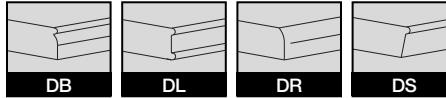

Banker

Hutches and Bookcases

	Style Number	Width x Depth	# of Doors	List Price	Ship Wt	Options (See back of book)
Hinged door hutch four doors with one adjustable shelf behind each pair of doors. Clear space below doors: 42" unit 12" high 48" unit 18" high	D2H602-__	60 x 15 x 42"		$2334.	184	010 - Door lock +$66. per pair of doors. D48 - Aluminized door fronts $55 per pair of doors.
	D2H662-__	66 x 15 x 42"		2407.	191	
	D2H722-__	72 3/8 x 15 x 42"		2481.	202	
	D2H608-__	60 x 15 x 48"		2593.	196	
	D2H668-__	66 x 15 x 48"		2674.	204	
	D2H728-__	72 3/8 x 15 x 48"		2756.	215	
Hinged door hutch two doors with one adjustable shelf behind. Clear space below doors 42" unit 12" high 48" unit 18" high	D2H302-__	30 x 15 x 42"		$1378.	107	
	D2H362-__	37 1/8 x 15 x 42"		1421.	121	
	D2H308-__	30 x 15 x 48"		1421.	113	
	D2H368-__	37 1/8 x 15 x 48"		1465.	128	
Wall hung cabinet with hinged doors	D2W130-__	30 x 15 x 18"	2	$1025.	50	
	D2W136-__	37 1/8 x 15 x 18"	2	1056.	60	
	D2W160-__	60 x 15 x 18"	4	1616.	80	
	D2W166-__	66 x 15 x 18"	4	1736.	88	
	D2W172-__	72 3/8 x 15 x 18"	4	1847.	95