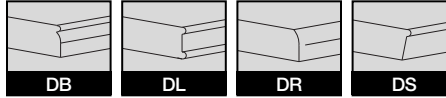

Lunette

Credenzas

	Style Number	Width x Depth	Knee Space	List Price	Ship Wt	Options (See back of book)
Credenza Box/box/file pedestal	D3CS60-_	60 x 19"	42.50"	$2001.	160	010 - * Door lock + $66. 012 - Pedestal lock +$86. * For 4 doors, 3 locks needed to lock the entire unit.
	D3CS66-_	66 x 19"	48.50"	2123.	175	
	D3CS72-_	72 3/8 x 19"	54.50"	2278.	190	
	D3CS04-_	60 x 24"	42.50"	2141.	185	
	D3CS64-_	66 x 24"	48.50"	2272.	200	
	D3CS74-_	72 3/8 x 24"	54.50"	2438.	215	
Combination credenza Two doors, four box and two file drawers	D36019-_	60 x 19"		$2702.	234	
	D36619-_	66 x 19"		2860.	256	
	D37219-_	72 3/8 x 19"		3058.	280	
	D36024-_	60 x 24"		2972.	270	
	D36624-_	66 x 24"		3145.	293	
	D37224-_	72 3/8 x 24"		3375.	314	
Cabinet credenza Four doors, one adjustable shelf behind each end door, and one adjustable shelf behind the center pair of doors	D3CD60-_	60 x 19"		$2548.	187	
	D3CD66-_	66 x 19"		2682.	205	
	D3CD72-_	72 3/8 x 19"		2854.	224	
	D3CD04-_	60 x 24"		2803.	216	
	D3CD64-_	66 x 24"		2950.	234	
	D3CD74-_	72 3/8 x 24"		3140.	251	
Cabinet credenza Two doors with one adjustable shelf behind	D3CD30-_	30 x 19"		$1455.	95	
	D3CD36-_	37 1/8 x 19"		1509.	112	
	D3CD24-_	30 x 24"		1601.	108	
	D3CD34-_	37 1/8 x 24"		1660.	126