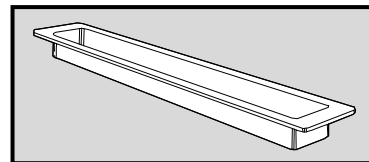

Computer Accessories (cont'd.)

1. **035** - Multiple cable feed grommet + $126.
   17" wide x 1.25"