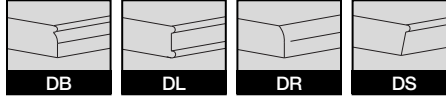

Banker

**Files and
Computer Furniture**

	Style Number	Width x Depth	List Price	Ship Wt	Options (See back of book)	
Lateral file two drawers	D2LFV0-<u> </u>	30 x 19 x 29.5"	$1637.	140	012 - Pedestal lock +$86. D47 - Aluminized lateral file drawer fronts $55. per pedestal.	
	D2LFV2-<u> </u>	37 1/8 x 19 x 29.5"	1682.	150		
	D2LF23-<u> </u>	30 x 24 x 29.5"	1801.	165		
	D2LF24-<u> </u>	37 1/8 x 24 x 29.5"	1851.	175		
Lateral file four drawers	D2LFH0-<u> </u>	60 x 19 x 29.5"	$2747.	285		
	D2LFH4-<u> </u>	72 3/8 x 19 x 29.5"	2862.	315		
	D2LF60-<u> </u>	60 x 24 x 29.5"	3036.	335		
	D2LF72-<u> </u>	72 3/8 x 24 x 29.5"	3163.	365		
Lateral file three drawer	D2LFV3-<u> </u>	37 1/8 x 19 x 41"	$2137.	225		
	D2LF41-<u> </u>	37 1/8 x 24 x 41"	2362.	255		
Lateral file four drawers	D2LFV4-<u> </u>	37 1/8 x 19 x 53"	$2659.	307		
	D2LF53-<u> </u>	37 1/8 x 24 x 53"	2938.	337