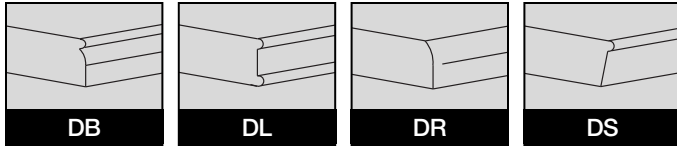

Banker

Banker is a tastefully designed modestly priced contemporary casegoods line. Articulated vertical corner joints and optional simulated aluminum drawer fronts instill an image that can reinforce a firm's unique corporate identity.

Tops are 1.188" thick three-ply balanced construction with the choice of four edge details along the principal edges. All other edges are flat.

Cases are a pedestal construction. Panels are a three-ply construction. Exterior pedestal sides are 1.188" thick all other panels are .75" thick.

Drawer Fronts are .75" thick three-ply construction.

Banker Pulls. Standard drawer pulls are satin chrome. Polished chrome and smoke finishes are available as a no upcharge option. Other pulls are available for a slight upcharge. Please contact the factory for details.

Suspensions all drawers use progressive action ball bearing slides. File drawers are full extension.

Locks are optional on all units. See the options column on the right hand side of each page for specific pricing.