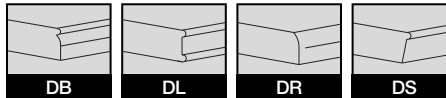

Lunette

Hutches and Bookcases

	Style Number	Width x Depth	# of Doors	List Price	Ship Wt	Options (See back of book)
Hinged door hutch four doors with one adjustable shelf behind each end door and one adjustable shelf behind center pair of doors. Clear space below doors: 42" unit 12" high 48" unit 18" high	D3H602-__	60 x 15 x 42"		$2478.	184	010 - * Door lock +$66. * For 4 doors, 3 locks needed to lock the entire unit. * For Wall Hung, $60 per pair of doors.
	D3H662-__	66 x 15 x 42"		2556.	191	
	D3H722-__	72 3/8 x 15 x 42"		2635.	202	
	D3H608-__	60 x 15 x 48"		2754.	196	
	D3H668-__	66 x 15 x 48"		2839.	204	
	D3H728-__	72 3/8 x 15 x 48"		2927.	215	
Hinged door hutch two doors with one adjustable shelf behind. Clear space below doors: 42" unit 12" high 48" unit 18" high	D3H302-__	30 x 15 x 42"		$1470.	107	
	D3H362-__	37 1/8 x 15 x 42"		1515.	121	
	D3H308-__	30 x 15 x 48"		1515.	113	
	D3H368-__	37 1/8 x 15 x 48"		1561.	128	
Wall hung storage bin with hinged doors	D3W130-__	30 x 15 x 18"	2	$1025.	50	
	D3W136-__	37 1/8 x 15 x 18"	2	1056.	60	
	D3W160-__	60 x 15 x 18"	4	1616.	80	
	D3W166-__	66 x 15 x 18"	4	1736.	82	
	D3W172-__	72 3/8 x 15 x 18"	4	1847.	95