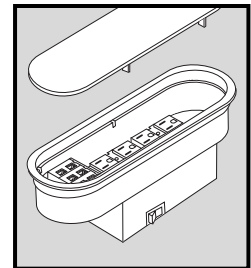

Finishes: Optional and Special

---

1. **200** - Plastic laminate top. No additional chg.
   Your choice of Nevamar, Formica, or WilsonArt.
2. **201** - Color match.
   + $83, net minimum or 15% per match.
3. **202** - Gloss plastic laminate top + 10%.
4. ---