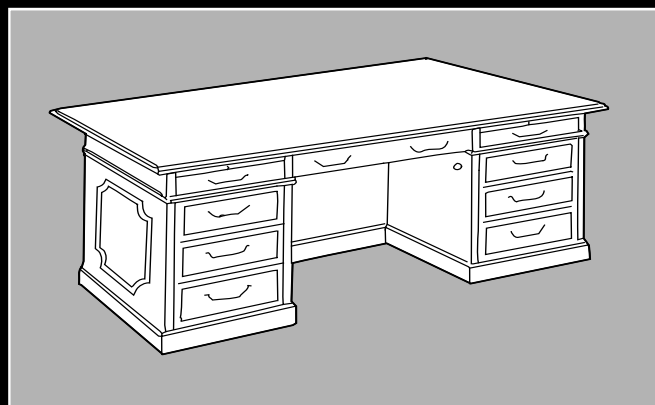

## *Arnold Desks*

*Traditional & Contemporary Casegoods*

*list prices 1/06*

---

**Arnold Desks** offers four traditional and three contemporary case goods product lines. The **Traditional** lines - Stratford, Georgetown, Covington and Bedford - are shown first in this price book followed by the Contemporary products - Solar, Lunette and Banker collections. Within the Traditional and Contemporary sections the most prestigious product line is presented first, followed by the next more economical, and the most economical priced product line shown last. Two introductory pages precede each collection. Included there is detailed product information (finish/option, material specifications, etc.) pertinent to that product line.