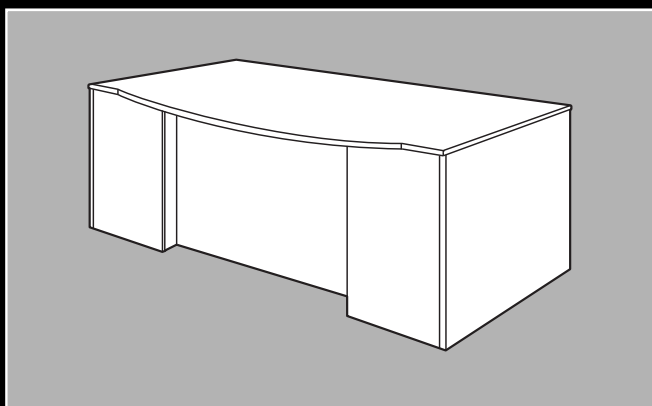

## *Arnold Desks*

*Traditional & Contemporary Casegoods*

*list prices 1/06*

---

**Arnold Desks** offers four traditional and three contemporary case goods product lines. The **Traditional** lines - Stratford, Georgetown, Covington and Bedford - are shown first in this price book followed by the Contemporary products - Solar, Lunette and Banker collections. Within the Traditional and Contemporary sections the most prestigious product line is presented first, followed by the next more economical, and the most economical priced product line shown last. Two introductory pages precede each collection. Included there is detailed product information (finish/option, material specifications, etc.) pertinent to that product line.