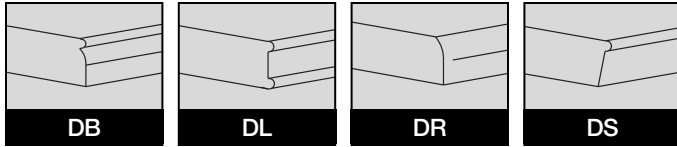

Lunette

Lunette is an aesthetically pleasing moderately priced casegoods line. Lunette's arched doors and modesty panels create an openness and less confining feel in today's smaller workspaces.

Tops are 1.188" thick three-ply balanced construction with the choice of four edge details along the principal edges. All other edges are flat.

Cases are a pedestal construction. Panels are a three-ply construction. Exterior pedestal sides are 1.188" thick all other panels are .75" thick.

Drawer Fronts are .75" thick three-ply construction.

Lunette Pulls. Standard drawer pulls are black. Polished chrome, satin chrome and metallic grey finishes are available as a no upcharge option. Other pulls are available for a slight upcharge. Please contact the factory for details.

Suspensions all drawers use progressive action ball bearing slides. File drawers are full extension.

Locks are optional on all units. See the options column on the right hand side of each page for specific pricing.