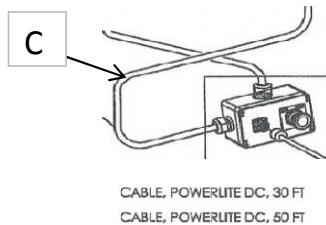

NightScan Chief 2.3 Model

Folding Tower Raises to 7.5ft.

Updated 4/25/2011

How to order:

One item needed from category A,B,C to complete the package. Category D is optional.

1. Choose the light package you would like on the NS2.3 Chief Model found in category "A"
2. Choose the controller model for the unit, found in category "B"
3. Choose the desired length of DC Control Cable (from J-Box to Light Tower) category "C"
4. Choose your optional equipment in category "D"

Example

A	NS 2.3-300 EVOL	2 X 150 Watt EVOL Fixtures 12V DC	$	7,676.00
B	4236705	NFPA Handheld Kit	$	1,197.00
C	4232505	30' DC Control Cable	$	364.00
D		Green Strobe	$	329.00
			Total	$ 9,566.00