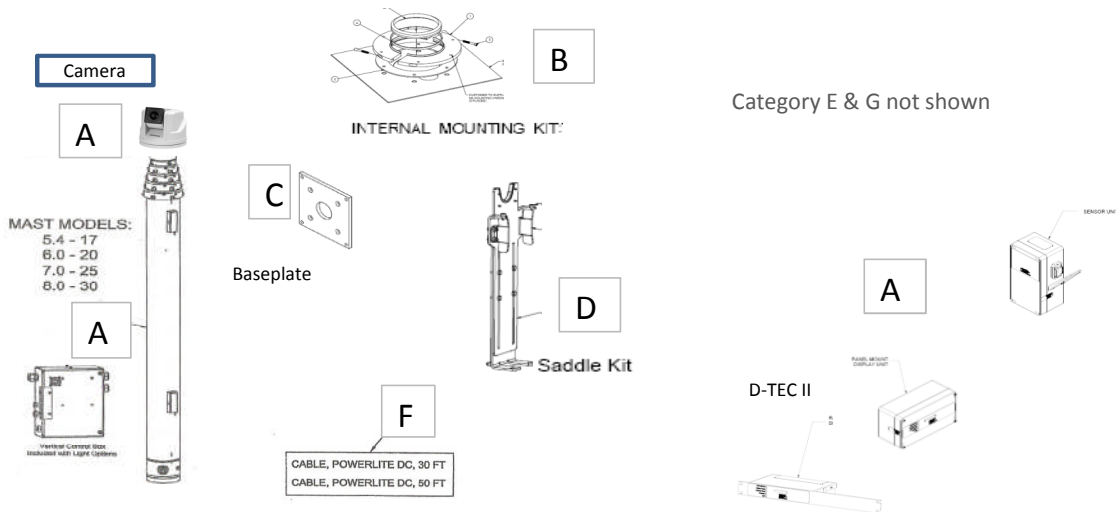

NightScan Camera Models

Vertically Mounted Light Towers
Updated 4/25/2011

How to order:

One item needed from category A,B,C, D to complete the package. Category E is optional.

1. Choose mast height and camera/D-TEC II package found in category "A"
2. Choose the mounting hardware from category "B"
3. Choose the base plate from category "C"
4. Choose the saddle kit from category "D"
5. Choose the desired length of DC Cable (from J-Box to Light Tower) in category"E"
6. Choose the controller model for the unit, found in category "F"
7. Choose any optional equipment from category "G"
8. Choose your optional equipment from category "H"

Example

A	763010000	Internally Wired 8 ft Nested 30 ft Ext. w/ Wonwoo Camera Pkg	$	10,942.00
B	4443601	Mounting Hardware	$	532.00
C	914981	Non-Rotating Base Plate	$	41.00
D	4160901	Saddle Kit	$	424.00
E	4303401	NS3.0/4Telpix PTZ joystick controller w/2.5" LCD display	$	827.00
F	4032502	30' DC Control Cable	$	364.00
Total			$	11,939.00