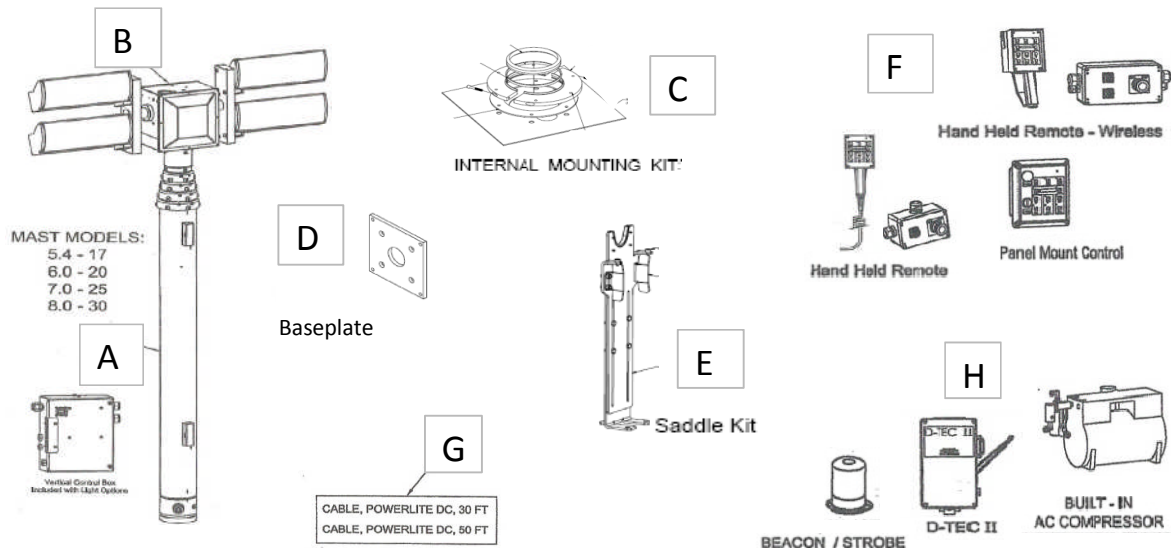

NightScan Vertical Models

Vertically Mounted Light Towers

Updated 4/25/2011

How to order:

One item needed from category A,B,C, D to complete the package. Category E is optional.

1. Choose the mast height required from category "A"
2. Choose the light package you would like on the mast from category "B"
3. Choose a mounting hardware from category "C"
4. Choose a base plate from category "D"
5. Choose the saddle kit from category "E"
6. Choose the controller model for the unit, found in category "F"
7. Choose the desired length of DC Cable (from J-Box to Light Tower) category "G"
8. Choose your optional equipment from category "H"

Example

A	914430	Internally Wired 8 ft Nested 30 ft Extended	$	5,869.00
B	VRT-5400 MAG	6 X 900 Watt Magnafire Fixtures	$	8,901.00
C	4443601	External Mounting Hardware	$	532.00
D	914981	Non-Rotating Base Plate	$	41.00
E	4160901	Saddle Kit	$	424.00
F	4053501	Wired Handheld Kit	$	1,197.00
G	4032502	30' DC Control Cable	$	364.00
H		Green Strobe	$	329.00
			Total	$ 15,767.00