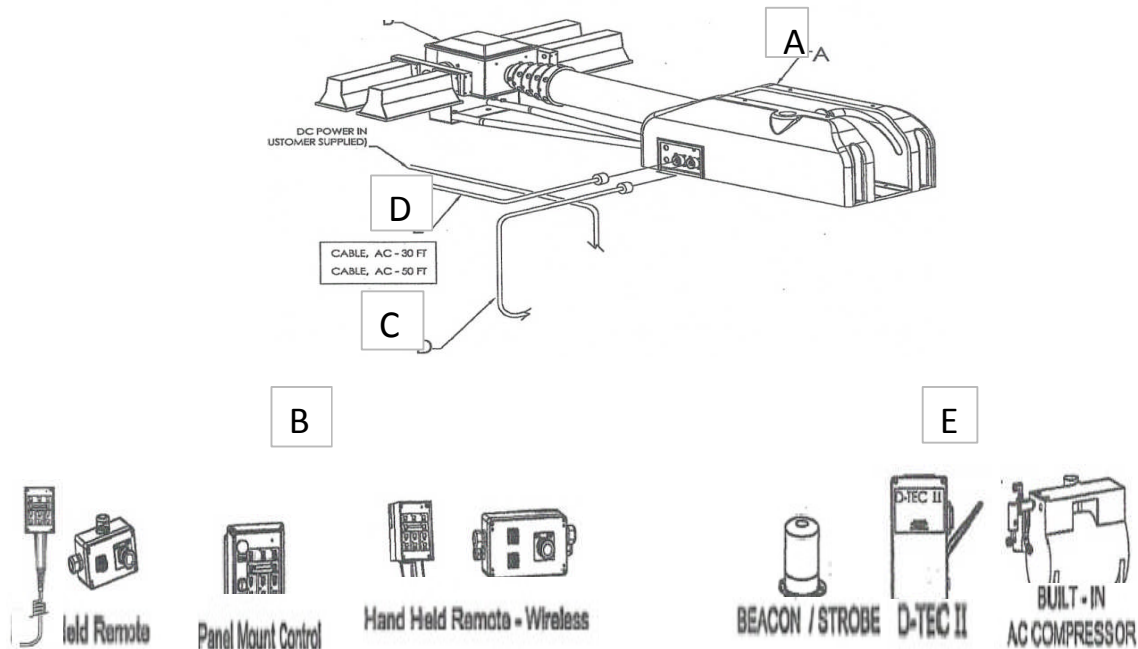

NightScan PowerLite NS4.5 Model

Folding Tower Raises to 15ft.

Updated 4/25/2011

How to order:

One item needed from category A,B,C, D to complete the package. Category E is optional.

1. Choose the light package you would like on the NS4.5 Powerlite Model found in category "A"
2. Choose the controller model for the unit, found in category "B"
3. Choose the desired length of DC Control Cable (from J-Box to Light Tower) category "C"
4. Choose the desired length of AC Cable (from power supply to Light Tower) Category "D"
5. Choose your optional equipment. Strobe, Camera System, D-Tec, Built in Compressor
  Category "E"

Example

A	NS4.5-5400 Mag	6 X 900 Watt Magnafire Fixtures	$	13,956.00
B	4053501	Wired Handheld Kit	$	1,197.00
C	4032502	30' DC Control Cable	$	364.00
D	914378	30' AC Power Cable	$	305.00
E		Green Strobe	$	329.00
			Total	$ 16,151.00