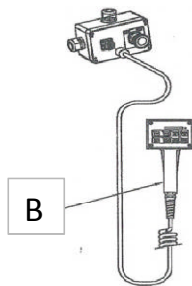

NightScan Chief 1.8 Model

Folding Tower Raises to 6ft.

Updated 4/25/2011

How to order:

One item needed from category A,B,C to complete the package. Category D is optional.

1. Choose the light package you would like on the NS1.8 Chief Model found in category "A"
2. Choose the controller model for the unit, found in category "B"
3. Choose the desired length of DC Control Cable (from J-Box to Light Tower) category "C"
4. Choose your optional equipment in category "D"

Example

A	NS 1.8-300 EVOL	2 X 150 Watt EVOL Fixtures 12V DC	$	7,590.00
B	4236705	NFPA Handheld Kit	$	1,197.00
C	4232505	30' DC Control Cable	$	364.00
D		Green Strobe	$	329.00
			Total	$ 9,480.00