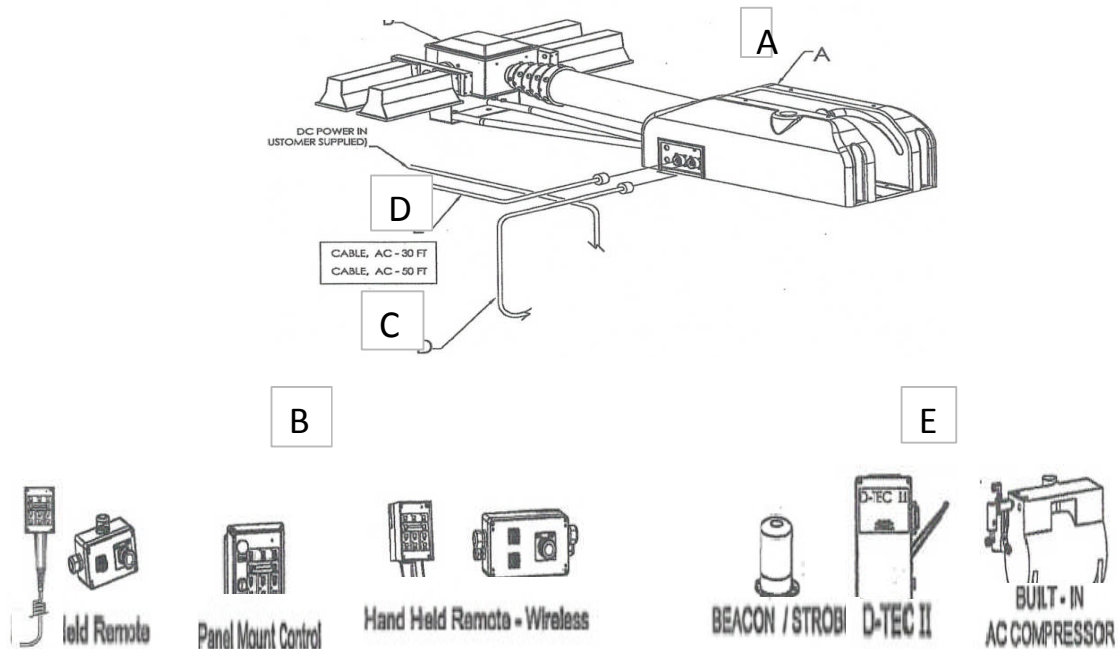

NightScan PowerLite NS3.0 Model

Folding Tower Raises to 10ft.

Updated 4/25/2011

How to order:

One item needed from category A,B,C, D to complete the package. Category E is optional.

1. Choose the light package you would like on the NS3.0 Powerlite Model found in category "A"
2. Choose the controller model for the unit, found in category "B"
3. Choose the desired length of DC Control Cable (from J-Box to Light Tower) category "C"
4. Choose the desired length of AC Cable (from power supply to Light Tower) Category "D"
5. Choose your optional equipment. Strobe, Camera System, D-Tec, Built in Compressor
  Category "E"

Example

A	NS3.0-5400 Mag	6 X 900 Watt Magnafire Fixtures	$	13,903.00
B	4053501	Wired Handheld Kit	$	1,197.00
C	4032502	30' DC Control Cable	$	364.00
D	914378	30' AC Power Cable	$	305.00
E		Green Strobe	$	329.00
			Total	$ 16,098.00