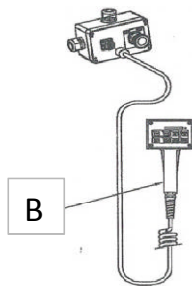

NightScan Chief 2.3 Model

Folding Tower Raises to 7.5ft.

Updated 4/25/2011

How to order:

One item needed from category A,B,C to complete the package. Category D is optional.

1. Choose the light package you would like on the NS2.3 Chief Model found in category "A"
2. Choose the controller model for the unit, found in category "B"
3. Choose the desired length of DC Control Cable (from J-Box to Light Tower) category "C"
4. Choose your optional equipment in category "D"

Example

A	NS 2.3-300 EVOL	2 X 150 Watt EVOL Fixtures 12V DC	$	7,676.00
B	4236705	NFPA Handheld Kit	$	1,197.00
C	4232505	30' DC Control Cable	$	364.00
D		Green Strobe	$	329.00
			Total	$ 9,566.00