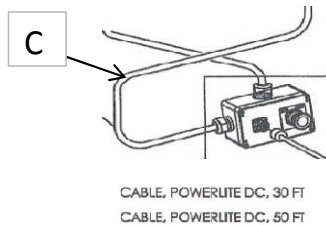

NightScan Chief 1.8 Model

Folding Tower Raises to 6ft.

Updated 4/25/2011

How to order:

One item needed from category A,B,C to complete the package. Category D is optional.

1. Choose the light package you would like on the NS1.8 Chief Model found in category "A"
2. Choose the controller model for the unit, found in category "B"
3. Choose the desired length of DC Control Cable (from J-Box to Light Tower) category "C"
4. Choose your optional equipment in category "D"

Example

A	NS 1.8-300 EVOL	2 X 150 Watt EVOL Fixtures 12V DC	$	7,590.00
B	4236705	NFPA Handheld Kit	$	1,197.00
C	4232505	30' DC Control Cable	$	364.00
D		Green Strobe	$	329.00
			Total	$ 9,480.00