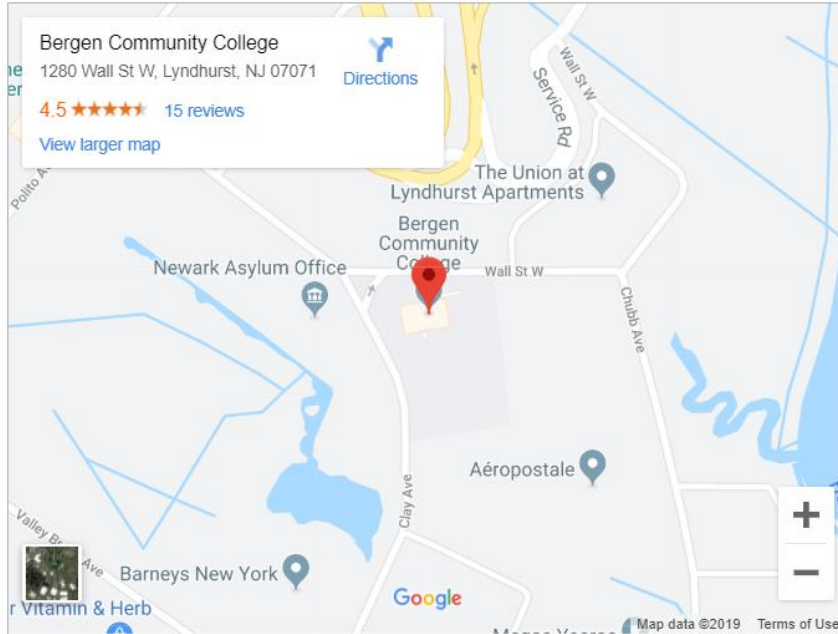

Bergen Community College Meadowlands Campus Directions

Rooms C504/505
1280 Wall Street West
Lyndurst, New Jersey

Directions to The Bergen Community College Meadowlands Campus:

From West

I-287 North. Take Exit 41A to merge onto I-80 E toward New York City. Take Exit 53 to merge onto US-46 E toward Wayne/Clifton/Lincoln Tunnel/Meadowlands Sports Complex/RT-3. Slight right at RT-3 (signs for New Jersey Turnpike/Garden State Pkwy S/Lincoln Tunnel/RT-3). Take the RT-17 S Exit toward Lyndhurst. Keep left at the fork, follow signs for Service Road and merge onto Polito Ave. Turn left at Wall St. West.

From North

Rt.-17 S/St Hwy 17. Continue to follow RT-17 S. Take the Service Road Exit. Turn left at Service Road. Continue on Edwin L. Ward SR Memorial Hwy. Turn left at Wall St. West.

From South

Garden State Pkwy. N. Take Exit 129 for I-95 N. Follow signs for Trucks-Buses/Cars and merge onto I-95 N/New Jersey Turnpike N. Take Exit 16W to merge onto RT-3 W toward Rutherford. Take the Service Road Exit; turn right to Edwin L. Ward SR Memorial Hwy. Turn left at Wall St. West.

From East

RT-3 W (signs for New Jersey Turnpike/Clifton/Lincoln Tunnel/RT-3 W/RT-495 E). Take the Service Road Exit. Turn right at Edwin L. Ward SR Memorial Hwy. Turn left at Wall St. West.