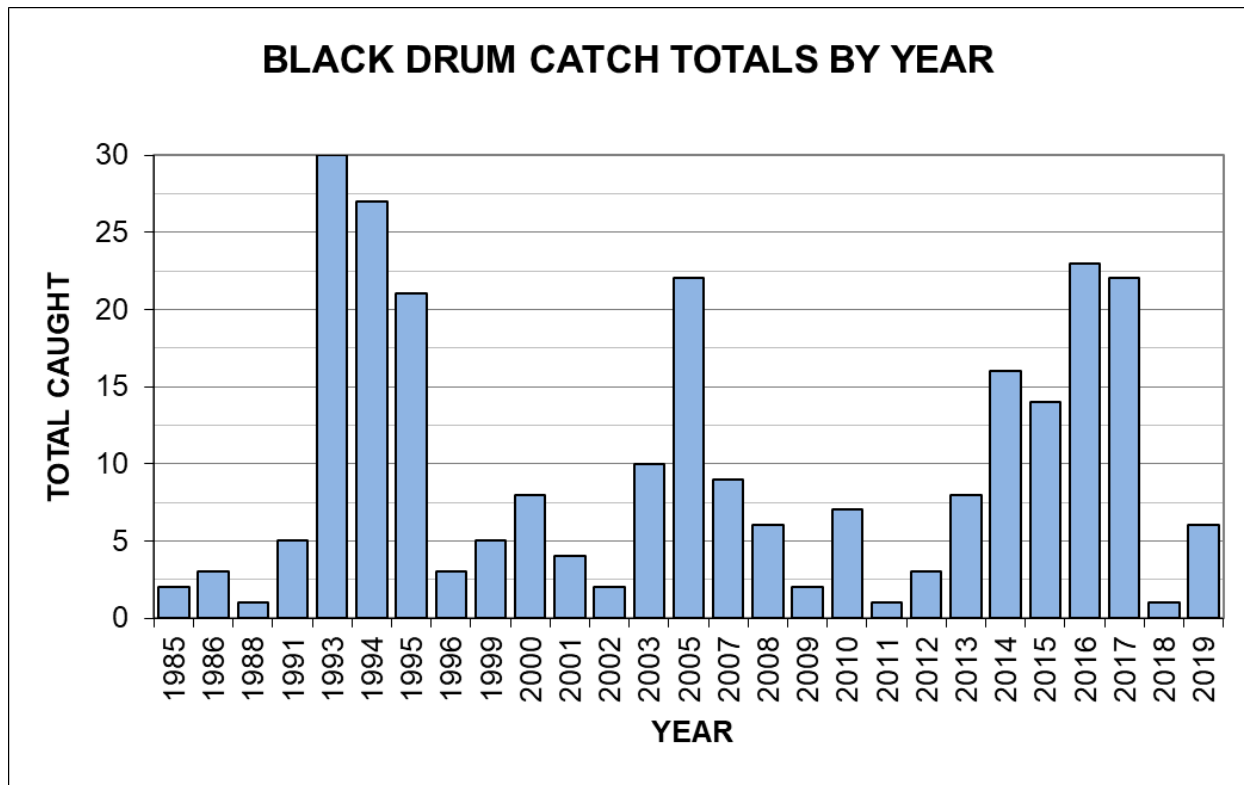

Black Drum

Pogonias cromis