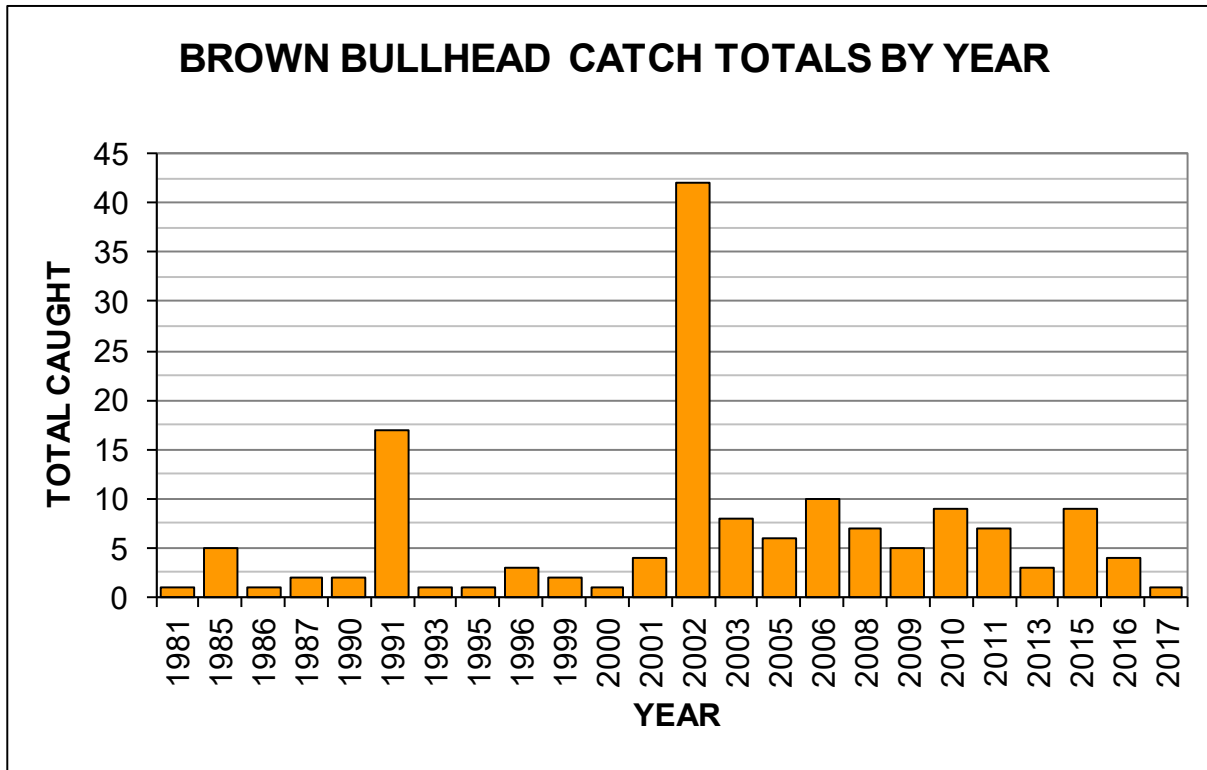

## **Description:**

- ◆ 5 to 8 sawlike teeth on rear of pectoral spine
- ◆ dark brown to black above
- ◆ lighter below
- ◆ dark mottling on sides and back
- ◆ 8 dark barbels

## **Range:**

- ◆ native to Atlantic and Gulf Slope drainages from Nova Scotia and New Brunswick to
- ◆ Mobile Bay, Alabama and St. Lawrence- Great Lakes, Hudson Bay and Mississippi
- ◆ River basins from Quebec west to southeastern Saskatchewan and south to Louisiana

## **Facts:**

- ◆ prefer pools and slow moving, soft bottom creeks and rivers; lakes, ponds and
- ◆ impoundments
- ◆ spawn spring to early summer
- ◆ monogamous during spawning season
- ◆ spawn only once during the season
- ◆ young usually cared for by male for up to 29 days
- ◆ average lifespan is 6 to 8 years
- ◆ very social, schooling fish
- ◆ benthic opportunistic omnivores

# Brown Bullhead

*Ameiurus nebulosus*

\*brown bullheads were only caught during the years shown