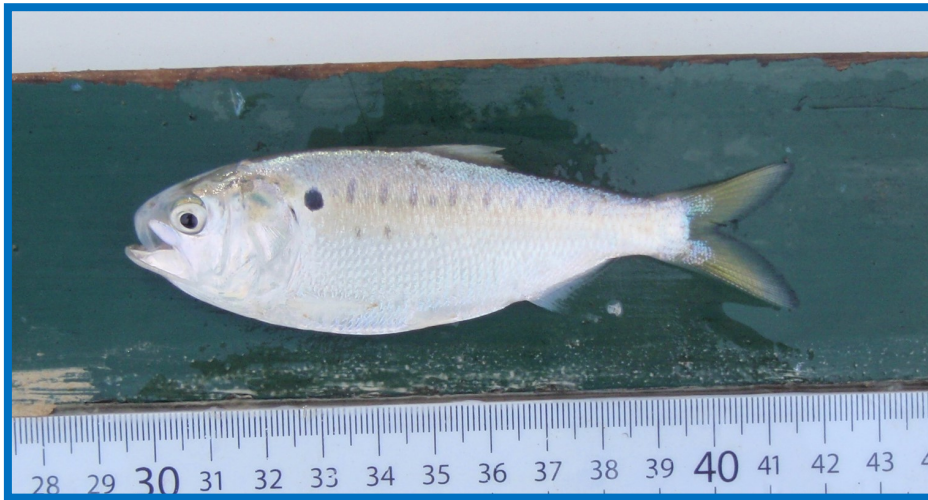

Atlantic Menhaden

Brevoortia tyrannus

Description:

- ◆ silvery fish with dark bluish green back
- ◆ pale yellow fins
- ◆ very deep body with deeply forked tail
- ◆ dark spot behind gill cover followed by a series of lighter spots

Size:

- ◆ up to 14 inches

Range:

- ◆ Nova Scotia to Florida

Facts:

- ◆ spawn in the ocean but young will spend first year in estuaries
- ◆ schooling behavior and superabundance make them the perfect food source for large populations of top predator fish like striped bass
- ◆ important for filtering coastal waters due to large numbers of algae they consume
- ◆ one of the most abundant fish species in estuarine and coastal Atlantic waters
- ◆ feed primarily on plankton

Atlantic Menhaden

Brevoortia tyrannus

For more information about Atlantic menhaden, please check out this article:

Atlantic Menhaden: A Profile

<http://www.njfishandwildlife.com/pdf/2003/digmar8-13.pdf>