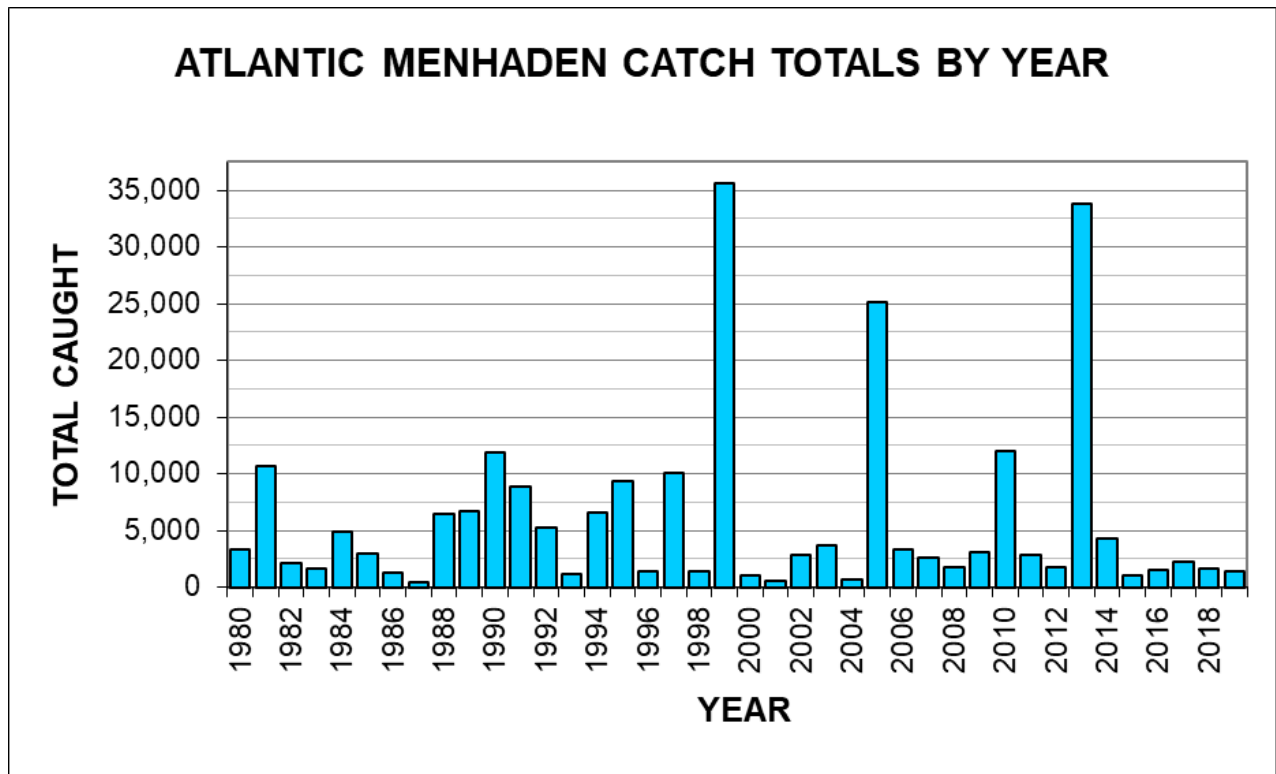

For more information about Atlantic menhaden, please check out this article:

Atlantic Menhaden: A Profile

<http://www.njfishandwildlife.com/pdf/2003/digmar8-13.pdf>