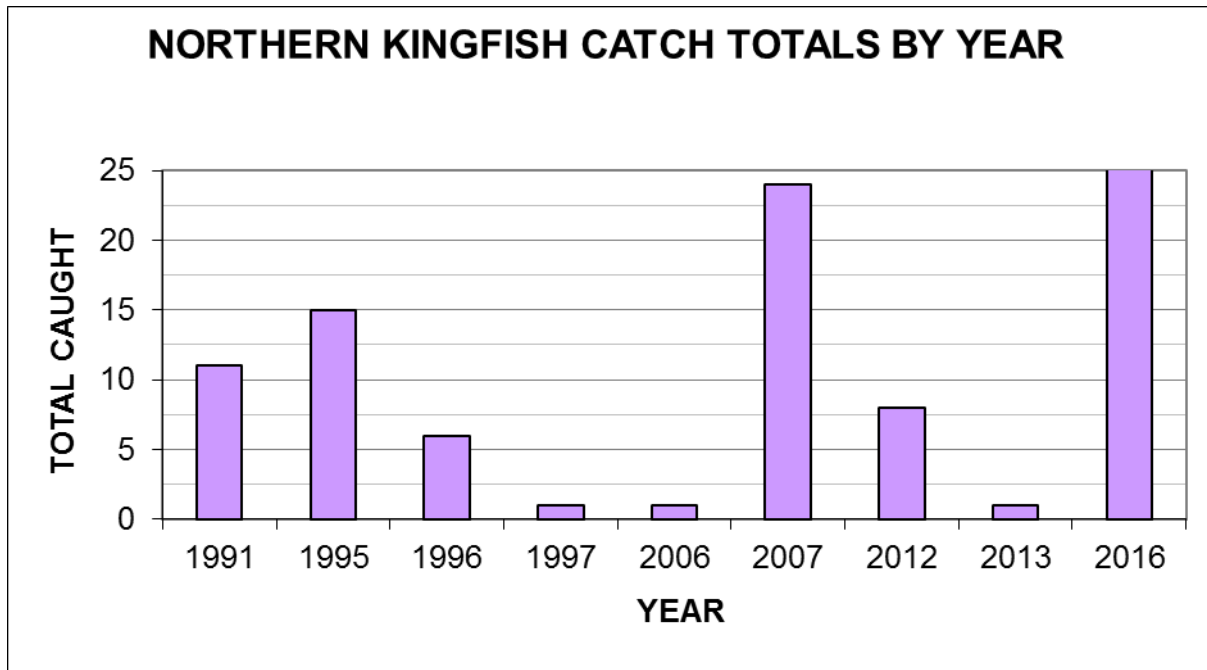

## **Range:**

- ◆ Massachusetts to southern Florida and Gulf of Mexico to Yucatan

## **Facts:**

- ◆ prefer shallow coastal waters
- ◆ bottom feeders
- ◆ average lifespan is up to 4 years
- ◆ lack swim bladder, so they don't make croaking sounds like other species in the drum family
- ◆ spawn April to August
- ◆ eggs are released and float for 46 to 50 hours before hatching

# Northern Kingfish

*Menticirrhus saxatilis*

\*Northern kingfish were only caught during the years shown

**For more information about Northern kingfish, please check out this article:**

Northern Kingfish: A Profile