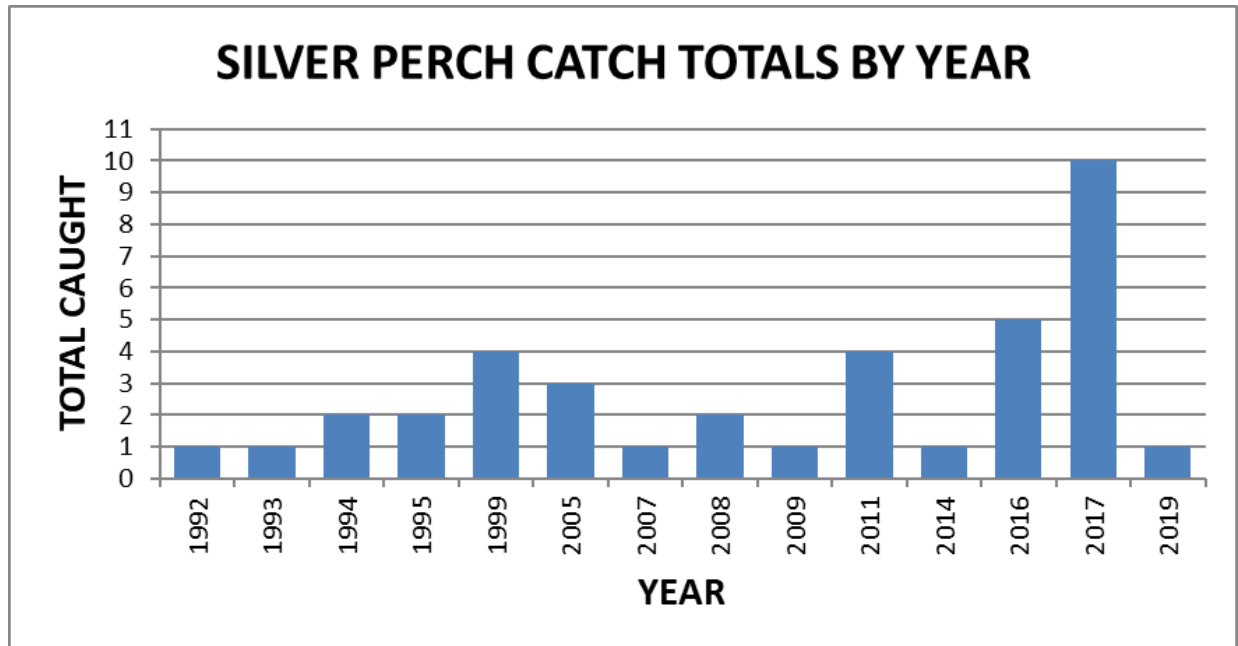

Silver Perch

Bairdiella chrysoura

Description:

- ◆ silver body, darker above
- ◆ pale yellow fins
- ◆ faint dark stripes along scale rows; darker above lateral line
- ◆ large terminal mouth
- ◆ lack teeth

Size:

- ◆ up to 12 inches; more commonly less than 9 inches

Range:

- ◆ New York to southern Florida and eastern and northern Gulf of Mexico to northern Mexico

Facts:

- ◆ prefers mud and sandy bottoms in near shore waters and especially bays and estuaries
- ◆ feed on small crustaceans and small fish
- ◆ spawn May to September in shallow saline waters, such as bays and other inshore areas
- ◆ member of the drum family
- ◆ often confused with white perch
- ◆ moves to deeper waters in winter

Silver Perch

Bairdiella chrysoura

*silver perch were only caught during the years shown

For more information about silver perch, please check out this article:

Drum Fish: A Profile

<https://www.njfishandwildlife.com/artdrumfish18.htm>