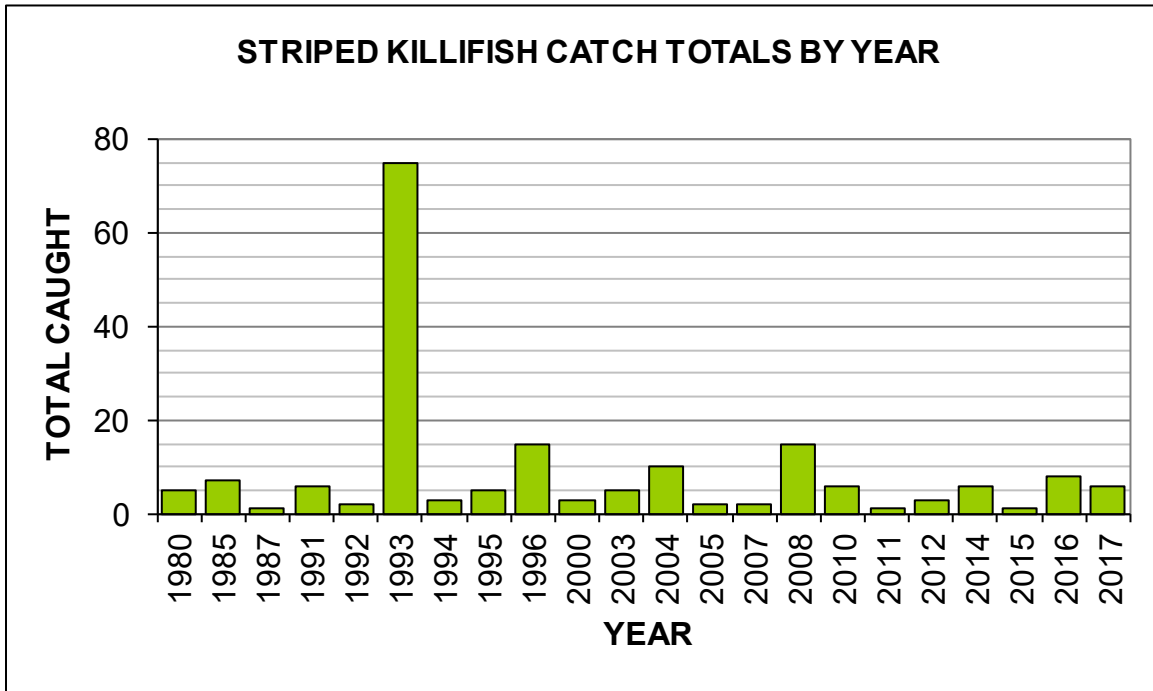

*striped killifish were only caught during the years shown