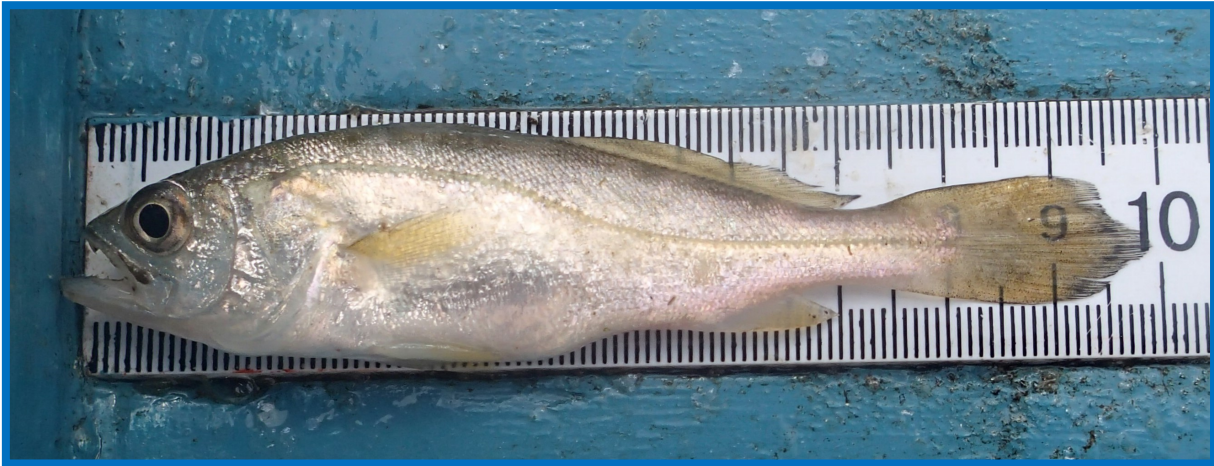

Weakfish

Cynoscion regalis

Description:

- ◆ dark olive brown to bluish gray above
- ◆ silvery sides and white belly
- ◆ many small dark spots on back extending down to lateral line
- ◆ pelvic and anal fins yellow; other fins may have yellow tint
- ◆ lower jaw extends beyond upper jaw
- ◆ 2 large canines at front of upper jaw

Size:

- ◆ up to 36 inches and 17.5 pounds

Range:

- ◆ Nova Scotia to Florida

Facts:

- ◆ spawn from May to October in inshore waters
- ◆ named for its fragile mouth structure which causes a hook to tear out rather easily
- ◆ important food and game fish
- ◆ may live as long as 17 years, but a 12 year lifespan is more likely

<http://www.njfishandwildlife.com/pdf/2003/digmar8-13.pdf>

*weakfish were only caught during the years shown