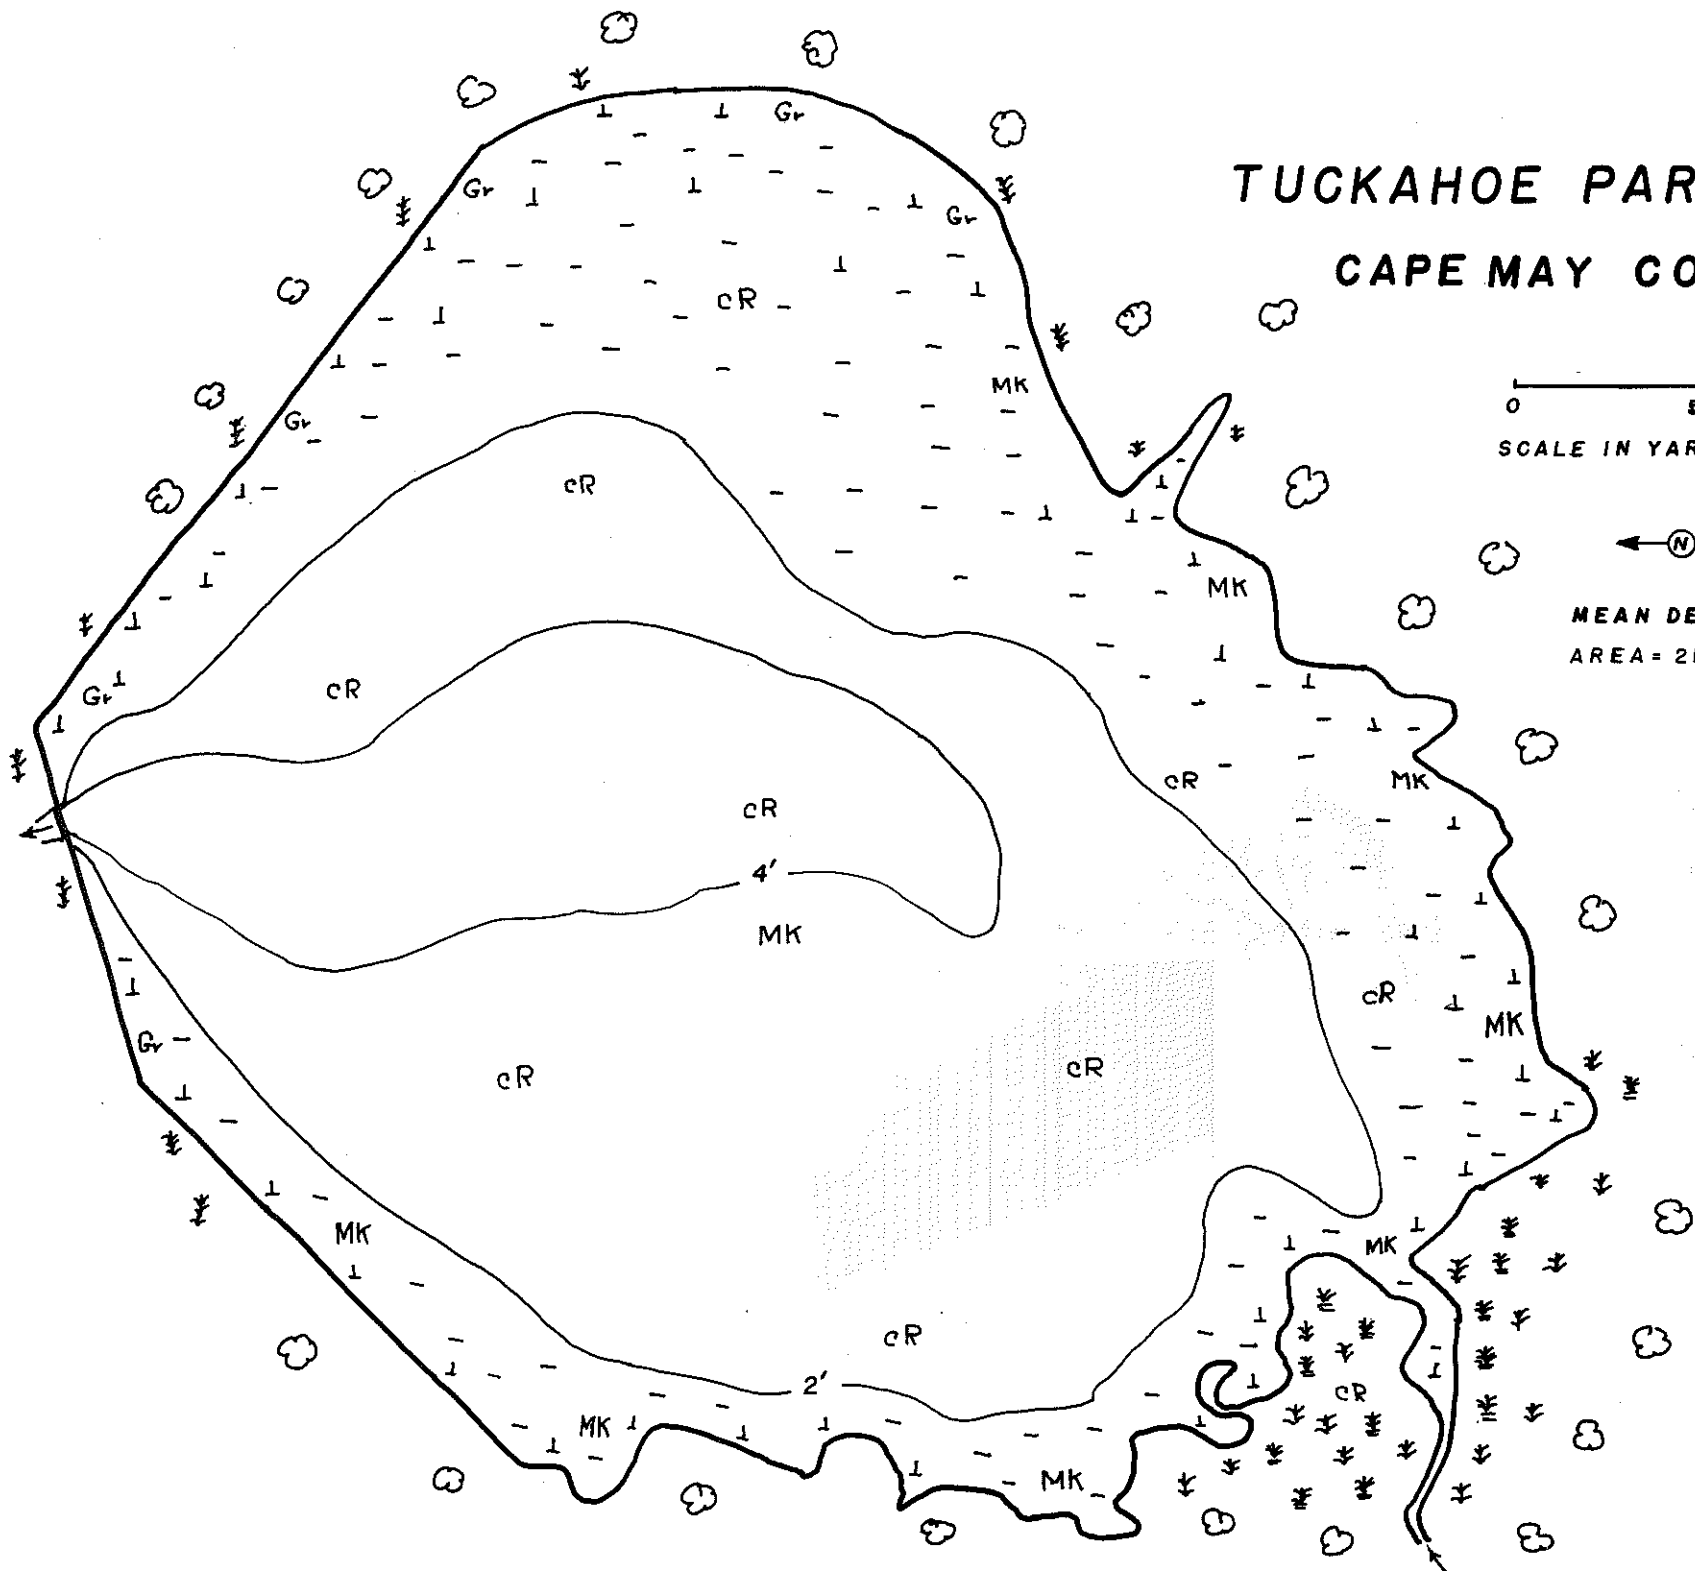

TUCKAHOE PARK LAKE

CAPE MAY COUNTY

0 50
SCALE IN YARDS

MEAN DEPTH = 2 FEET
AREA = 21 ACRES