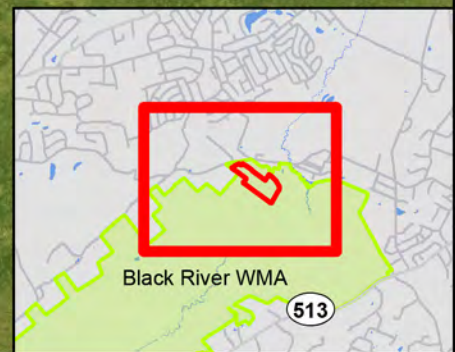

## Dog Training Area

-  Dog Training Area
-  Wildlife Management Area
-  Water
-  Parking

New Jersey Department of  
Environmental Protection  
Division of Fish and Wildlife

**DISCLAIMER: This map does NOT include designated safety zones.  
It is the responsibility of all hunters to confirm safety zones on the ground.**

Réger Rd / Ironia Rd  
Pleasant Hill Rd / Unneberg Ave

Cafan Dr

Golf Course Rd

Jefferson St

Ironia Rd

Sorman Ter  
Marre Dr

Barney St

Ironia Rd / Selma Blvd

Ann Ln

Selma Blvd

Black River WMA

513