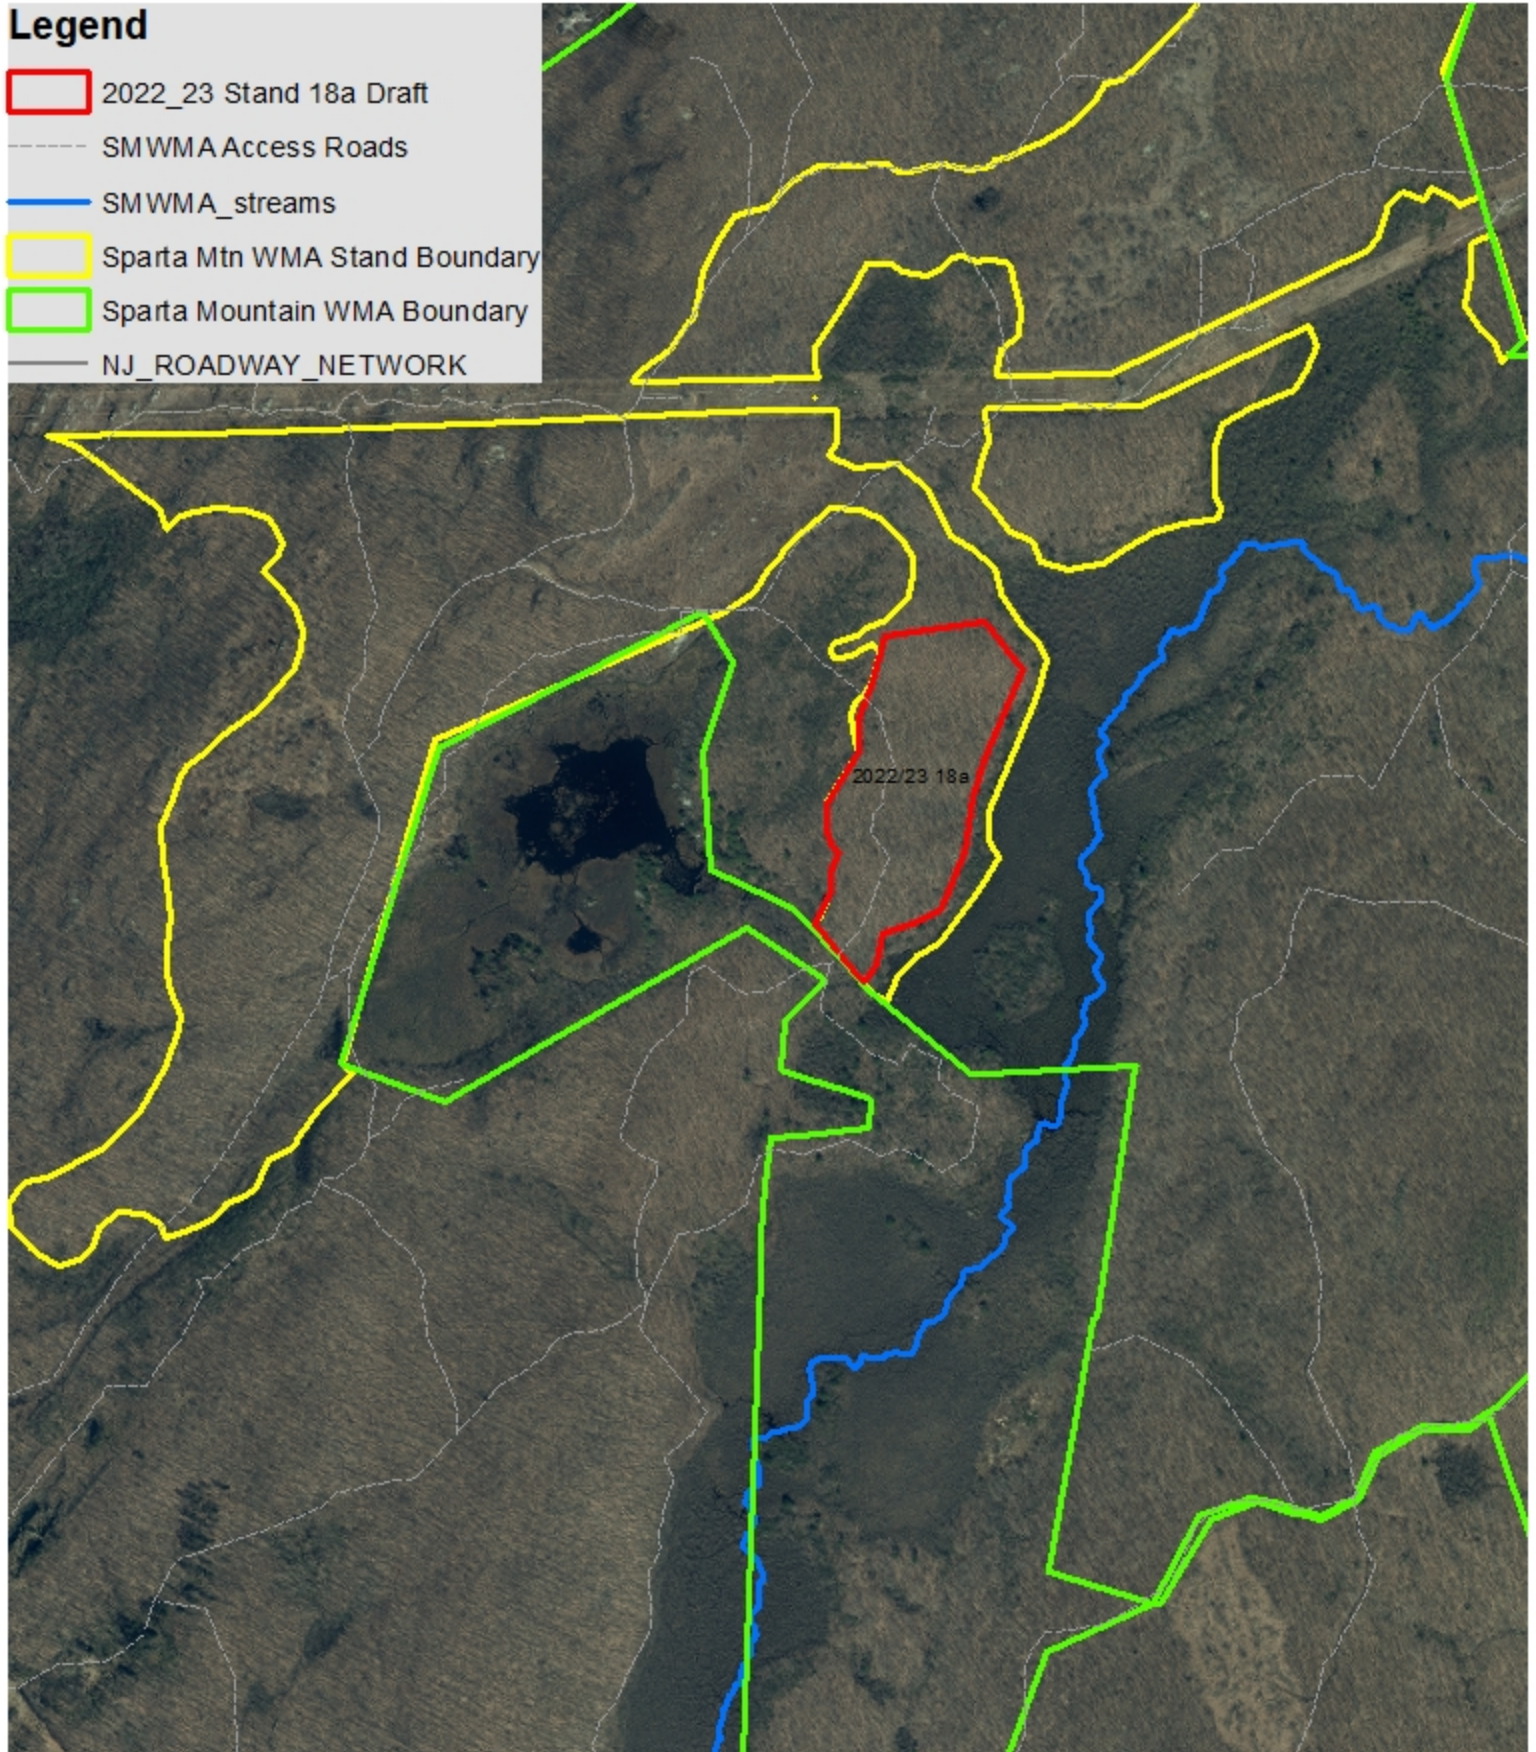

Sparta Mountain WMA Draft Site Map: Winter 2022/23 Stand 18a

Legend

- 2022_23 Stand 18a Draft
- SMWMA Access Roads
- SMWMA_streams
- Sparta Mtn WMA Stand Boundary
- Sparta Mountain WMA Boundary
- NJ_ROADWAY_NETWORK

0 0.15 0.3 0.6 Miles