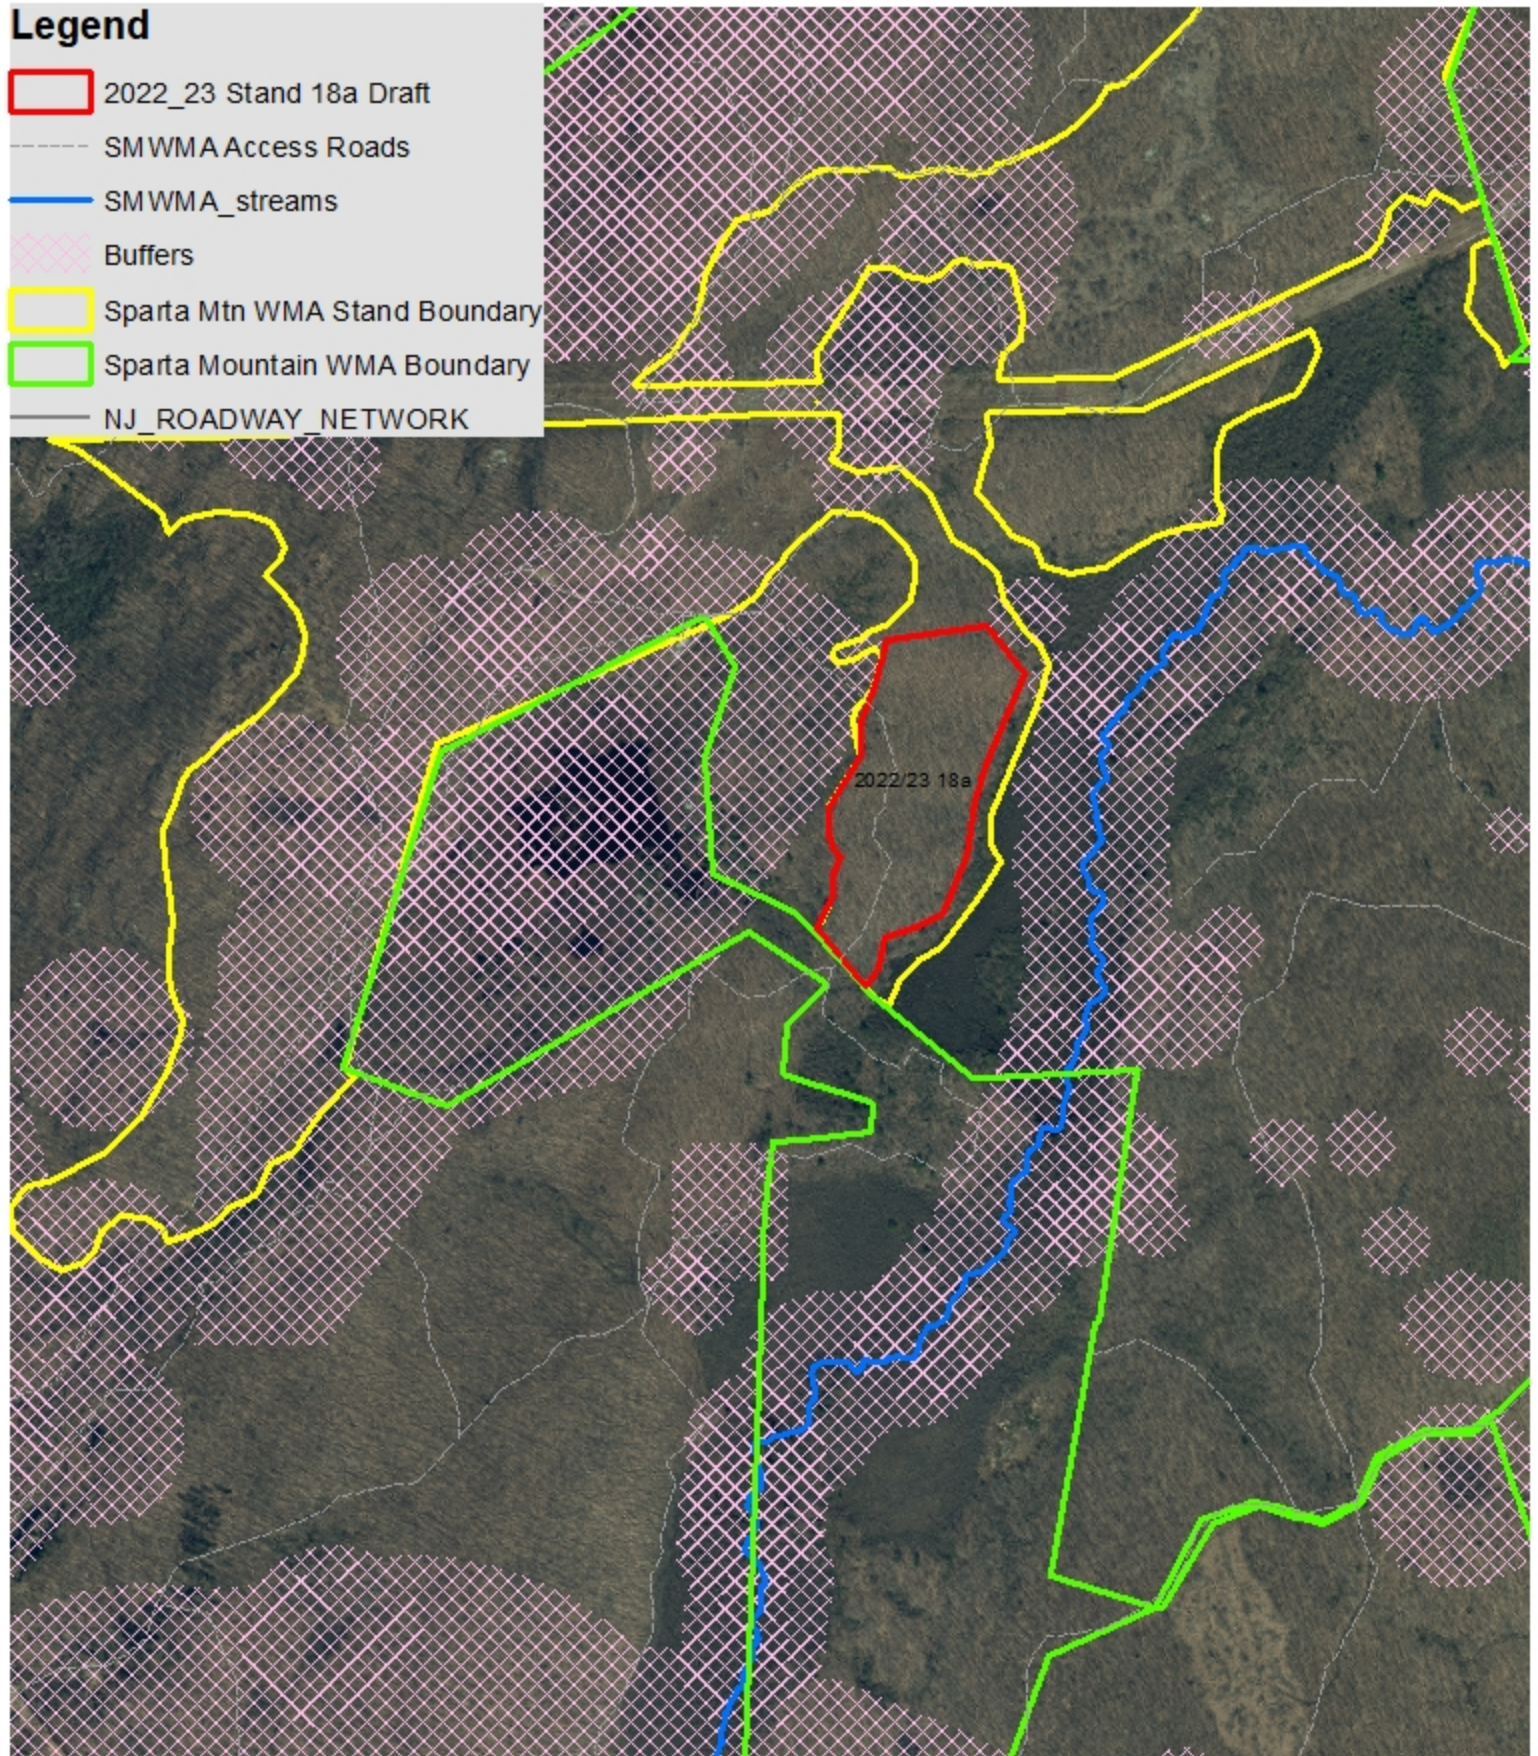

Sparta Mountain WMA Draft Site Map: Winter 2022/23 Stand 18a

Legend

- 2022_23 Stand 18a Draft
- SMWMA Access Roads
- SMWMA_streams
- Buffers
- Sparta Mtn WMA Stand Boundary
- Sparta Mountain WMA Boundary
- NJ_ROADWAY_NETWORK

0 0.15 0.3 0.6 Miles