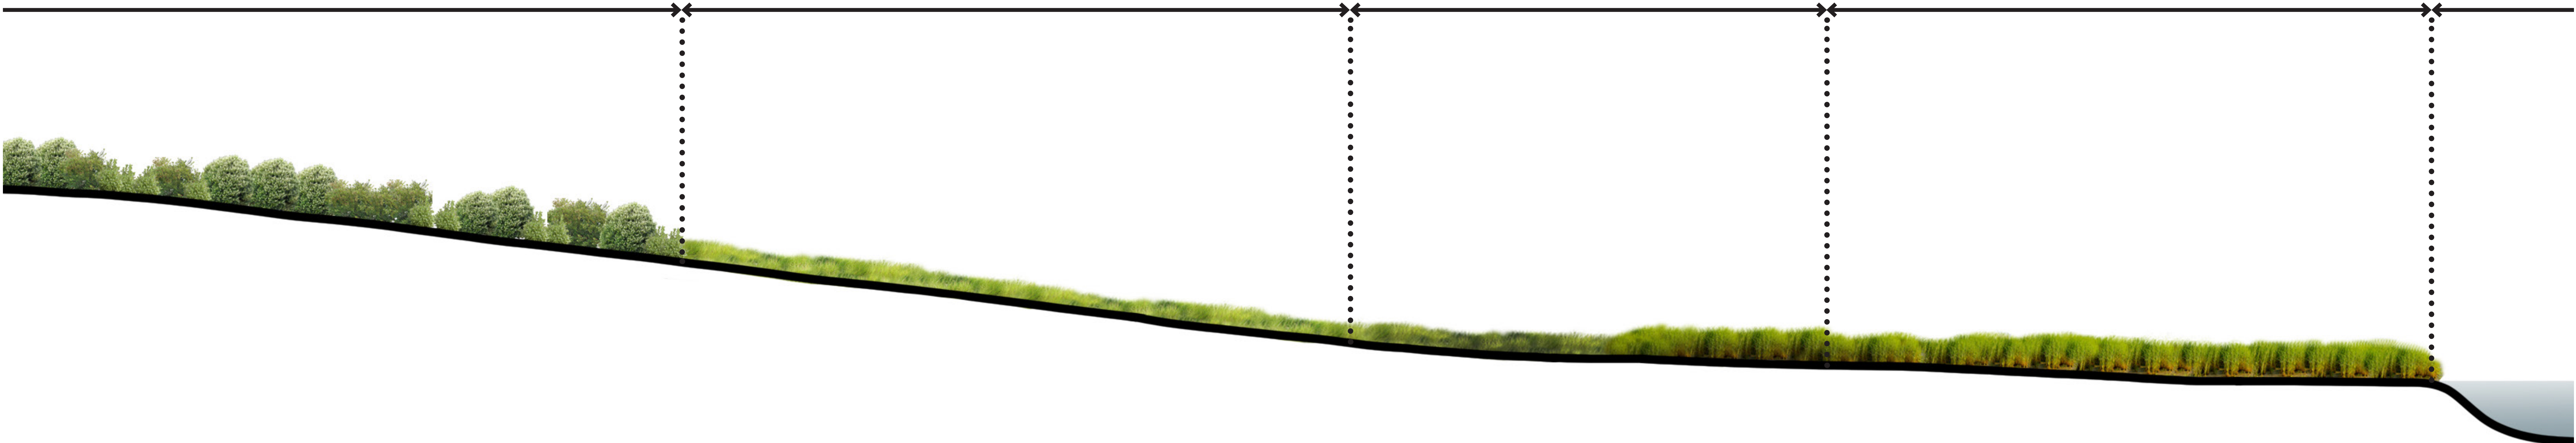

*SOLIDAGO SEMPERVIRENS*  
Seaside Goldenrod

*SPARTINA PATENS*  
Saltmeadow Cordgrass

*DISTICHLIS SPICATA*  
Saltgrass

*SPARTINA ALTERNIFLORA*  
Saltmarsh Cordgrass

**TIDAL WETLAND HABITAT COMPOSITION**

MARITIME SCRUB SHRUB WETLAND

HIGH MARSH

MARSH TRANSITION

LOW MARSH

OPEN WATER

*QUERCUS BICOLOR*  
Swamp White Oak

*SALIX NIGRA*  
Black Willow

*RHODODENDRON VISCOSUM*  
Swamp Azalea

*CORNUS SERICEA*  
Red Osier Dogwood

**NON-TIDAL WETLAND HABITAT COMPOSITION**

NON-TIDAL FORESTED WETLAND

NON-TIDAL SCRUB SHRUB WETLAND

NON-TIDAL EMERGENT WETLAND

NON-TIDAL INUNDATED EMERGENT WETLAND

OPEN WATER

**HABITAT COMPOSITION**

**LIBERTY STATE PARK  
ECOSYSTEM RESTORATION PROJECT**