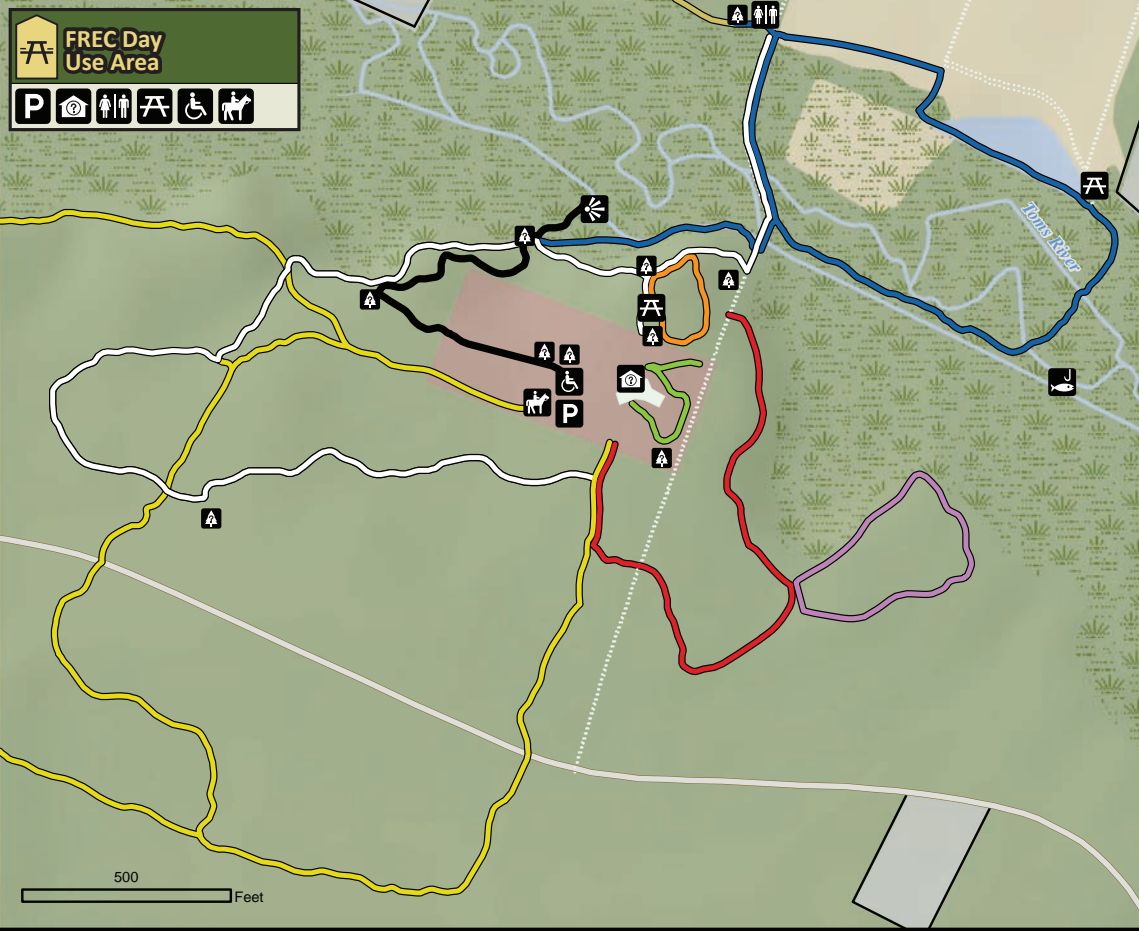

FOREST RESOURCE EDUCATION CENTER

FREC Day Use Area Detail

Trail Directional Markers

0.25

Miles