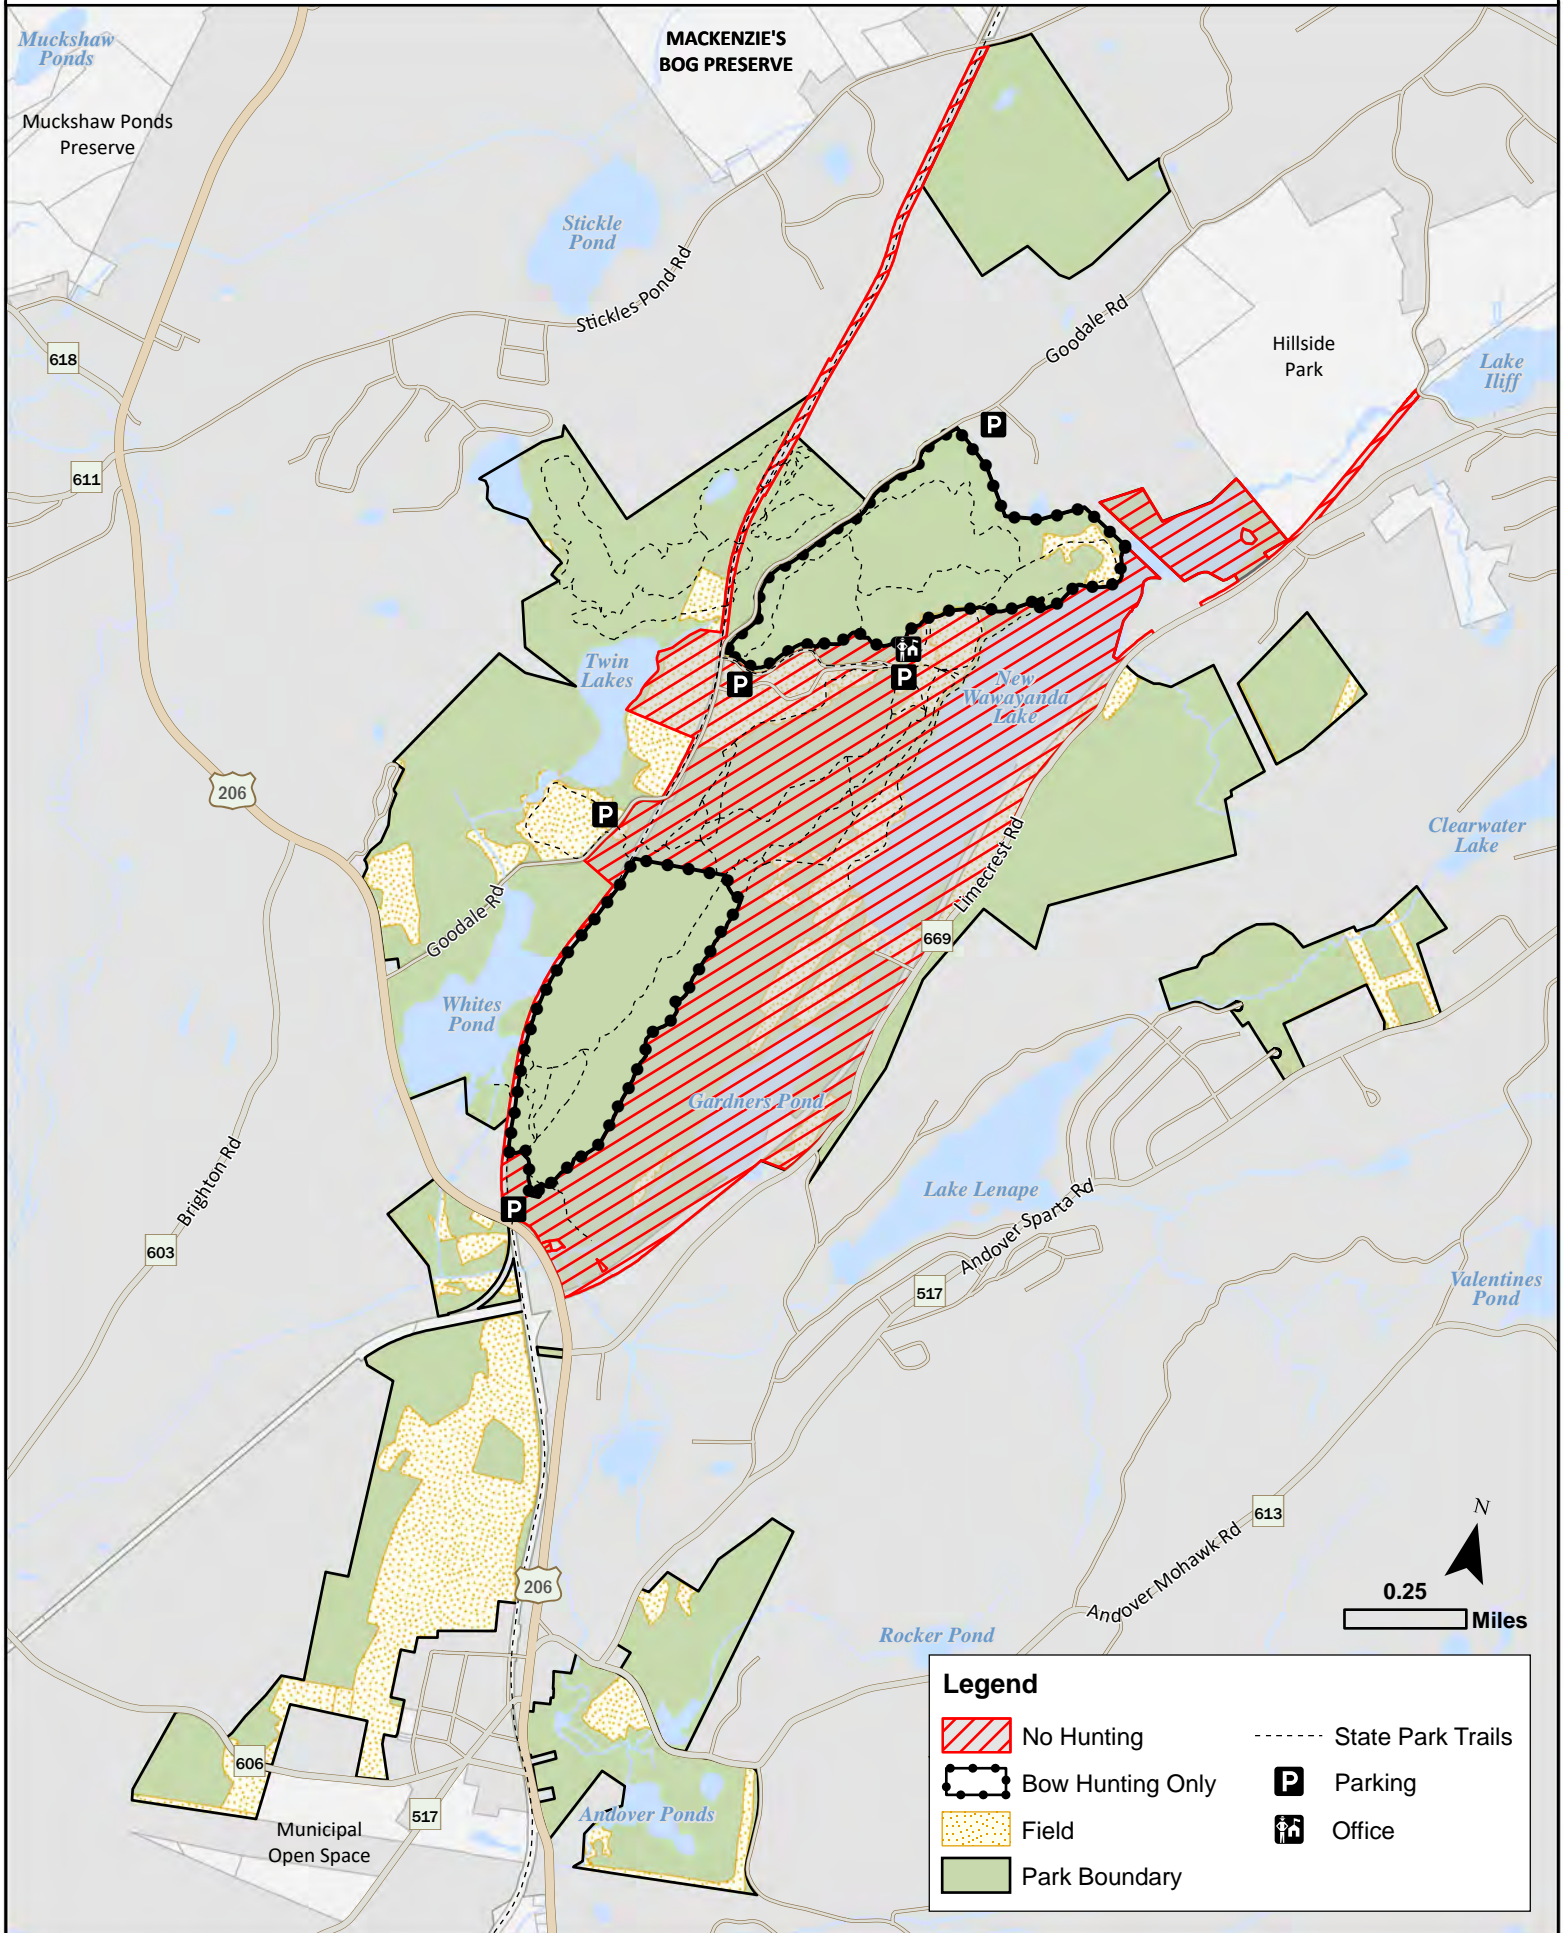

# Kittatinny Valley State Park Hunting Map

Hunting open for all game species and seasons within park boundary except within areas designated as:  **No Hunting Zone**. Consult the NJ Fish & Wildlife Digest for zone details.

## PLEASE:

- Park in designated areas only.
- Remove portable tree stands at the end of the hunting season.
- Adhere to all N.J. State Park Service Administrative Code including N.J.A.C. 7:2.
- Adhere to N.J. Fish and Wildlife Rules and Regulations: <https://www.state.nj.us/dep/fgw/hunting.htm>.

## GPS Address

199 Goodale Rd  
Newton, NJ 07860