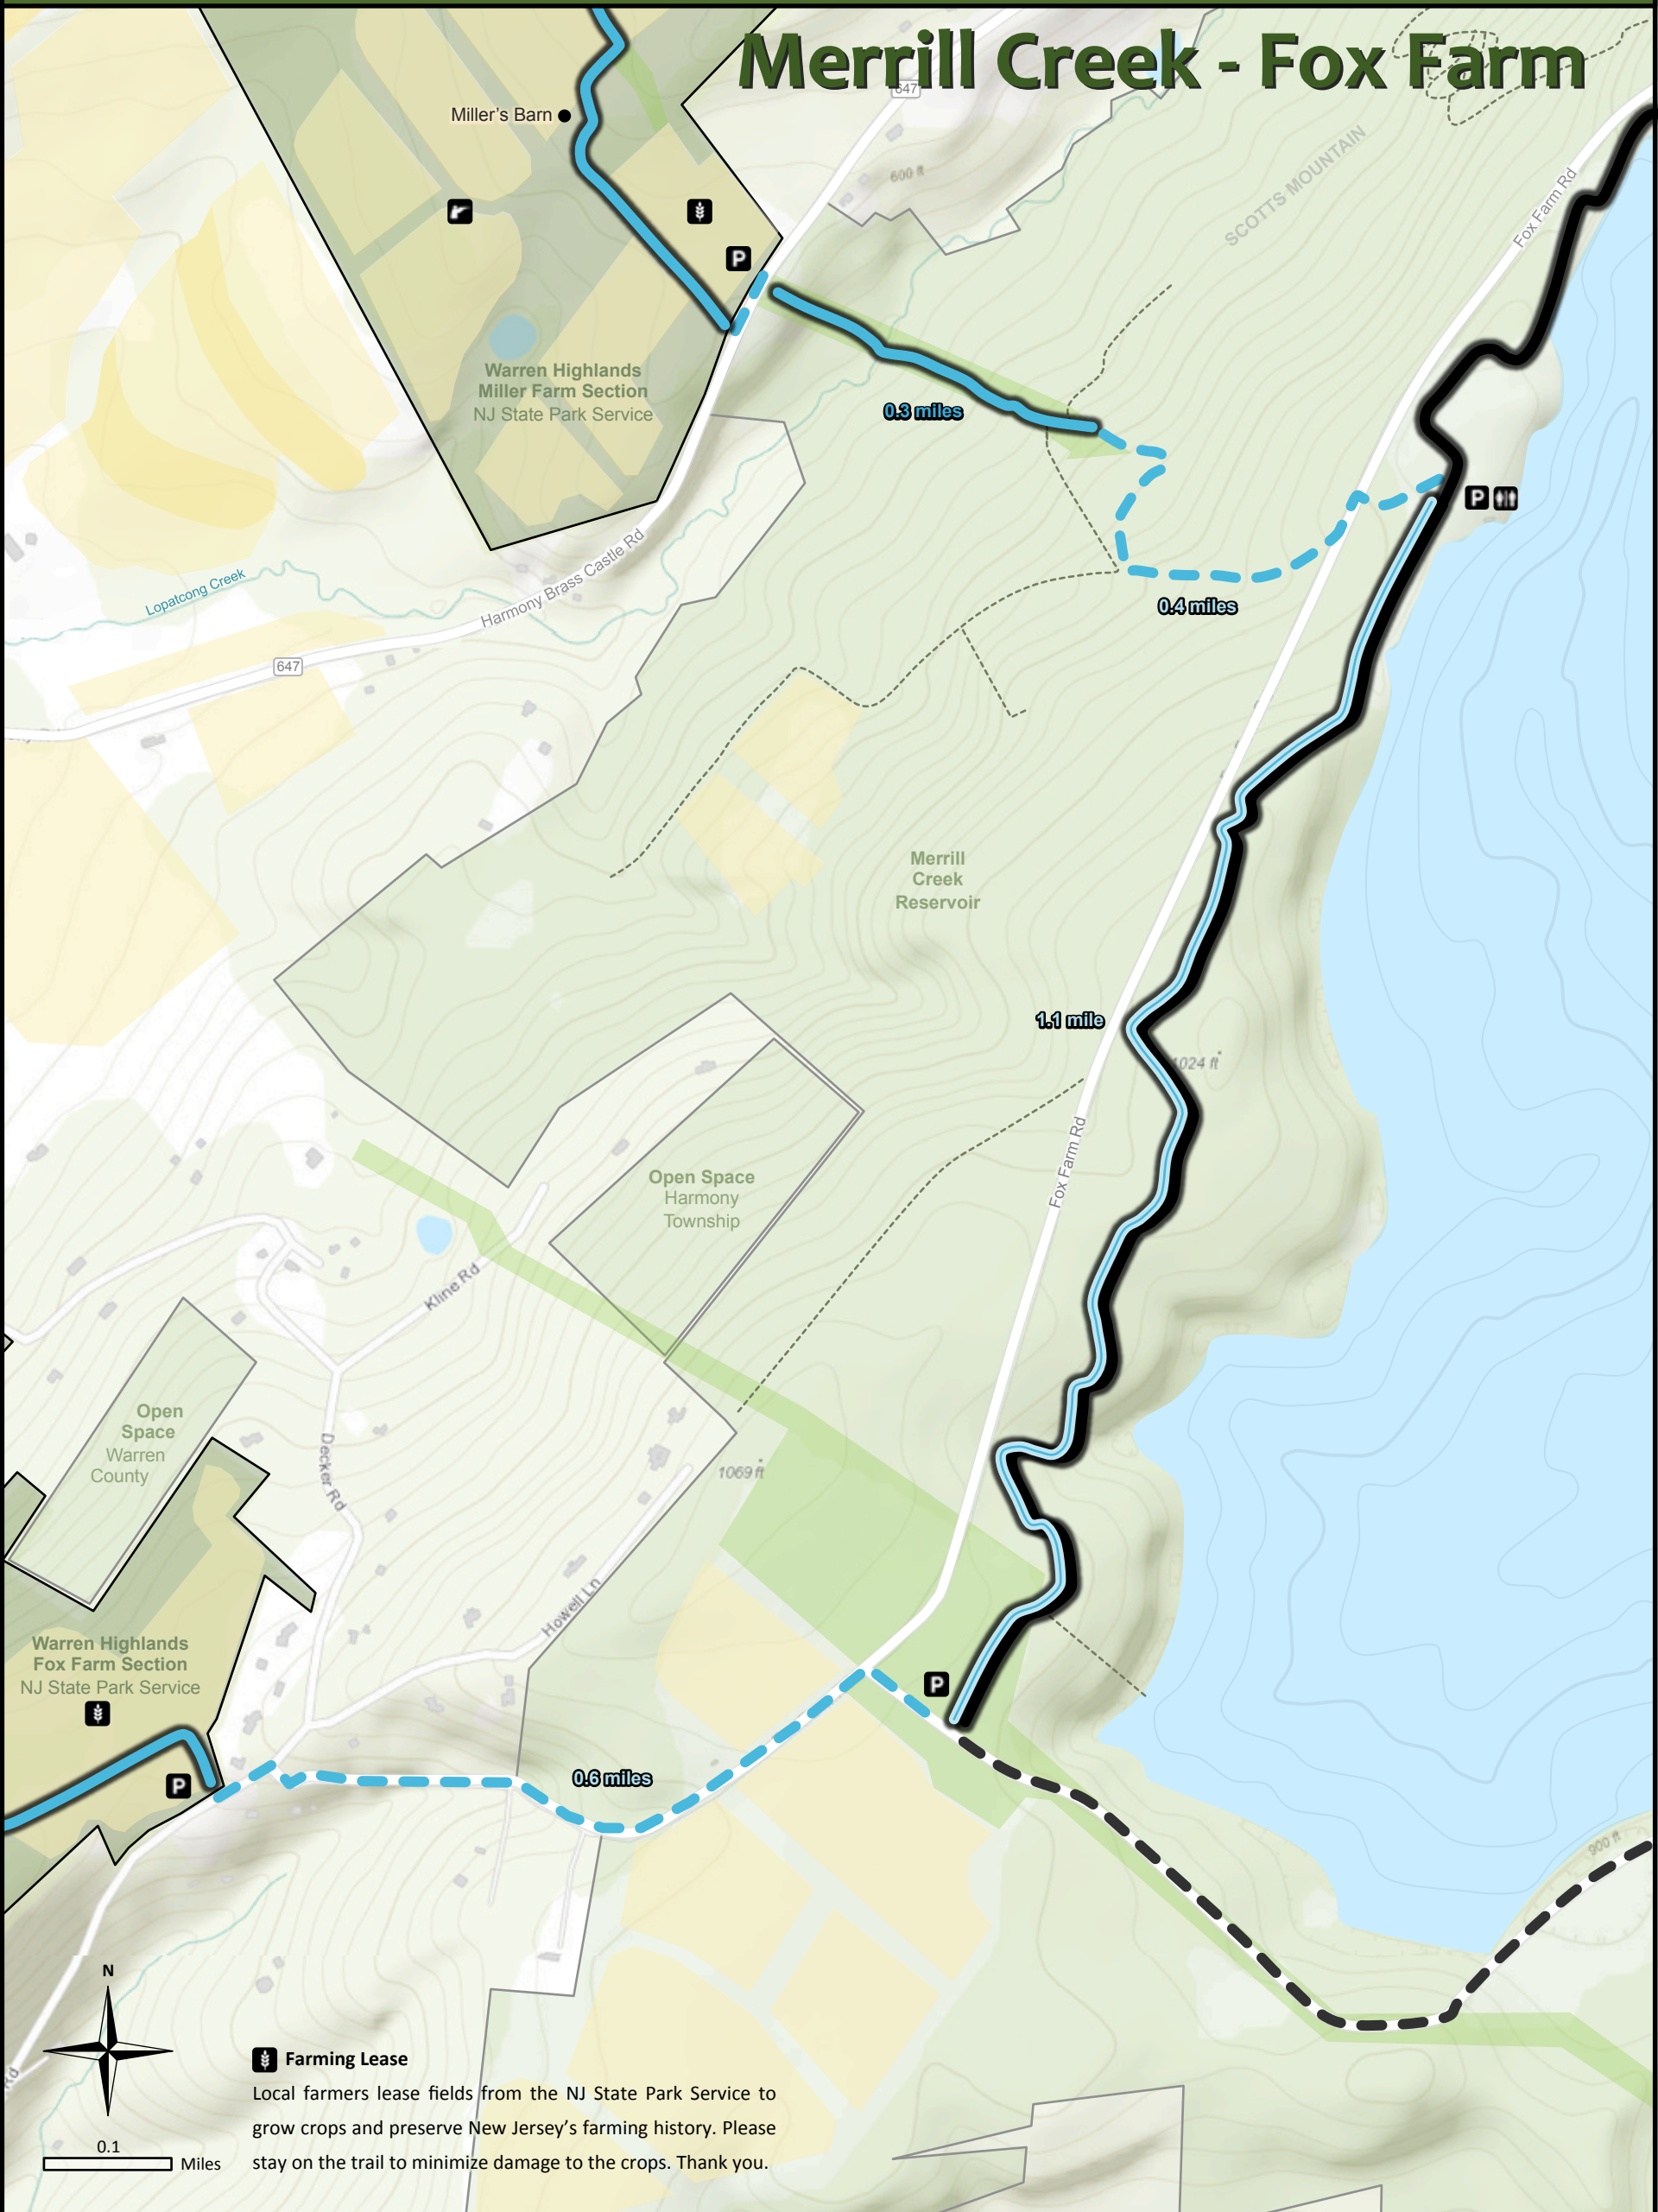

WARREN HIGHLANDS Trail

Merrill Creek - Fox Farm

Farming Lease
Local farmers lease fields from the NJ State Park Service to grow crops and preserve New Jersey's farming history. Please stay on the trail to minimize damage to the crops. Thank you.

- Open Field
- Forest
- Wetland
- Water

- Warren Highlands Trail
- WHT Road Walk
- WHT Unfinished Trail
- Merrill Creek Reservoir Trail

- Bridge
- Farming Lease
- Hunting
- Unblazed Trail

- Parking Lot
- Parking Pull-off
- Scenic Viewpoint
- Wildlife Viewing

- Trail Blaze Symbols**
- Start Trail
 - Straight
 - Turn Left
 - Turn Right
 - End Trail
 - Trail Spur
 - Turn Right