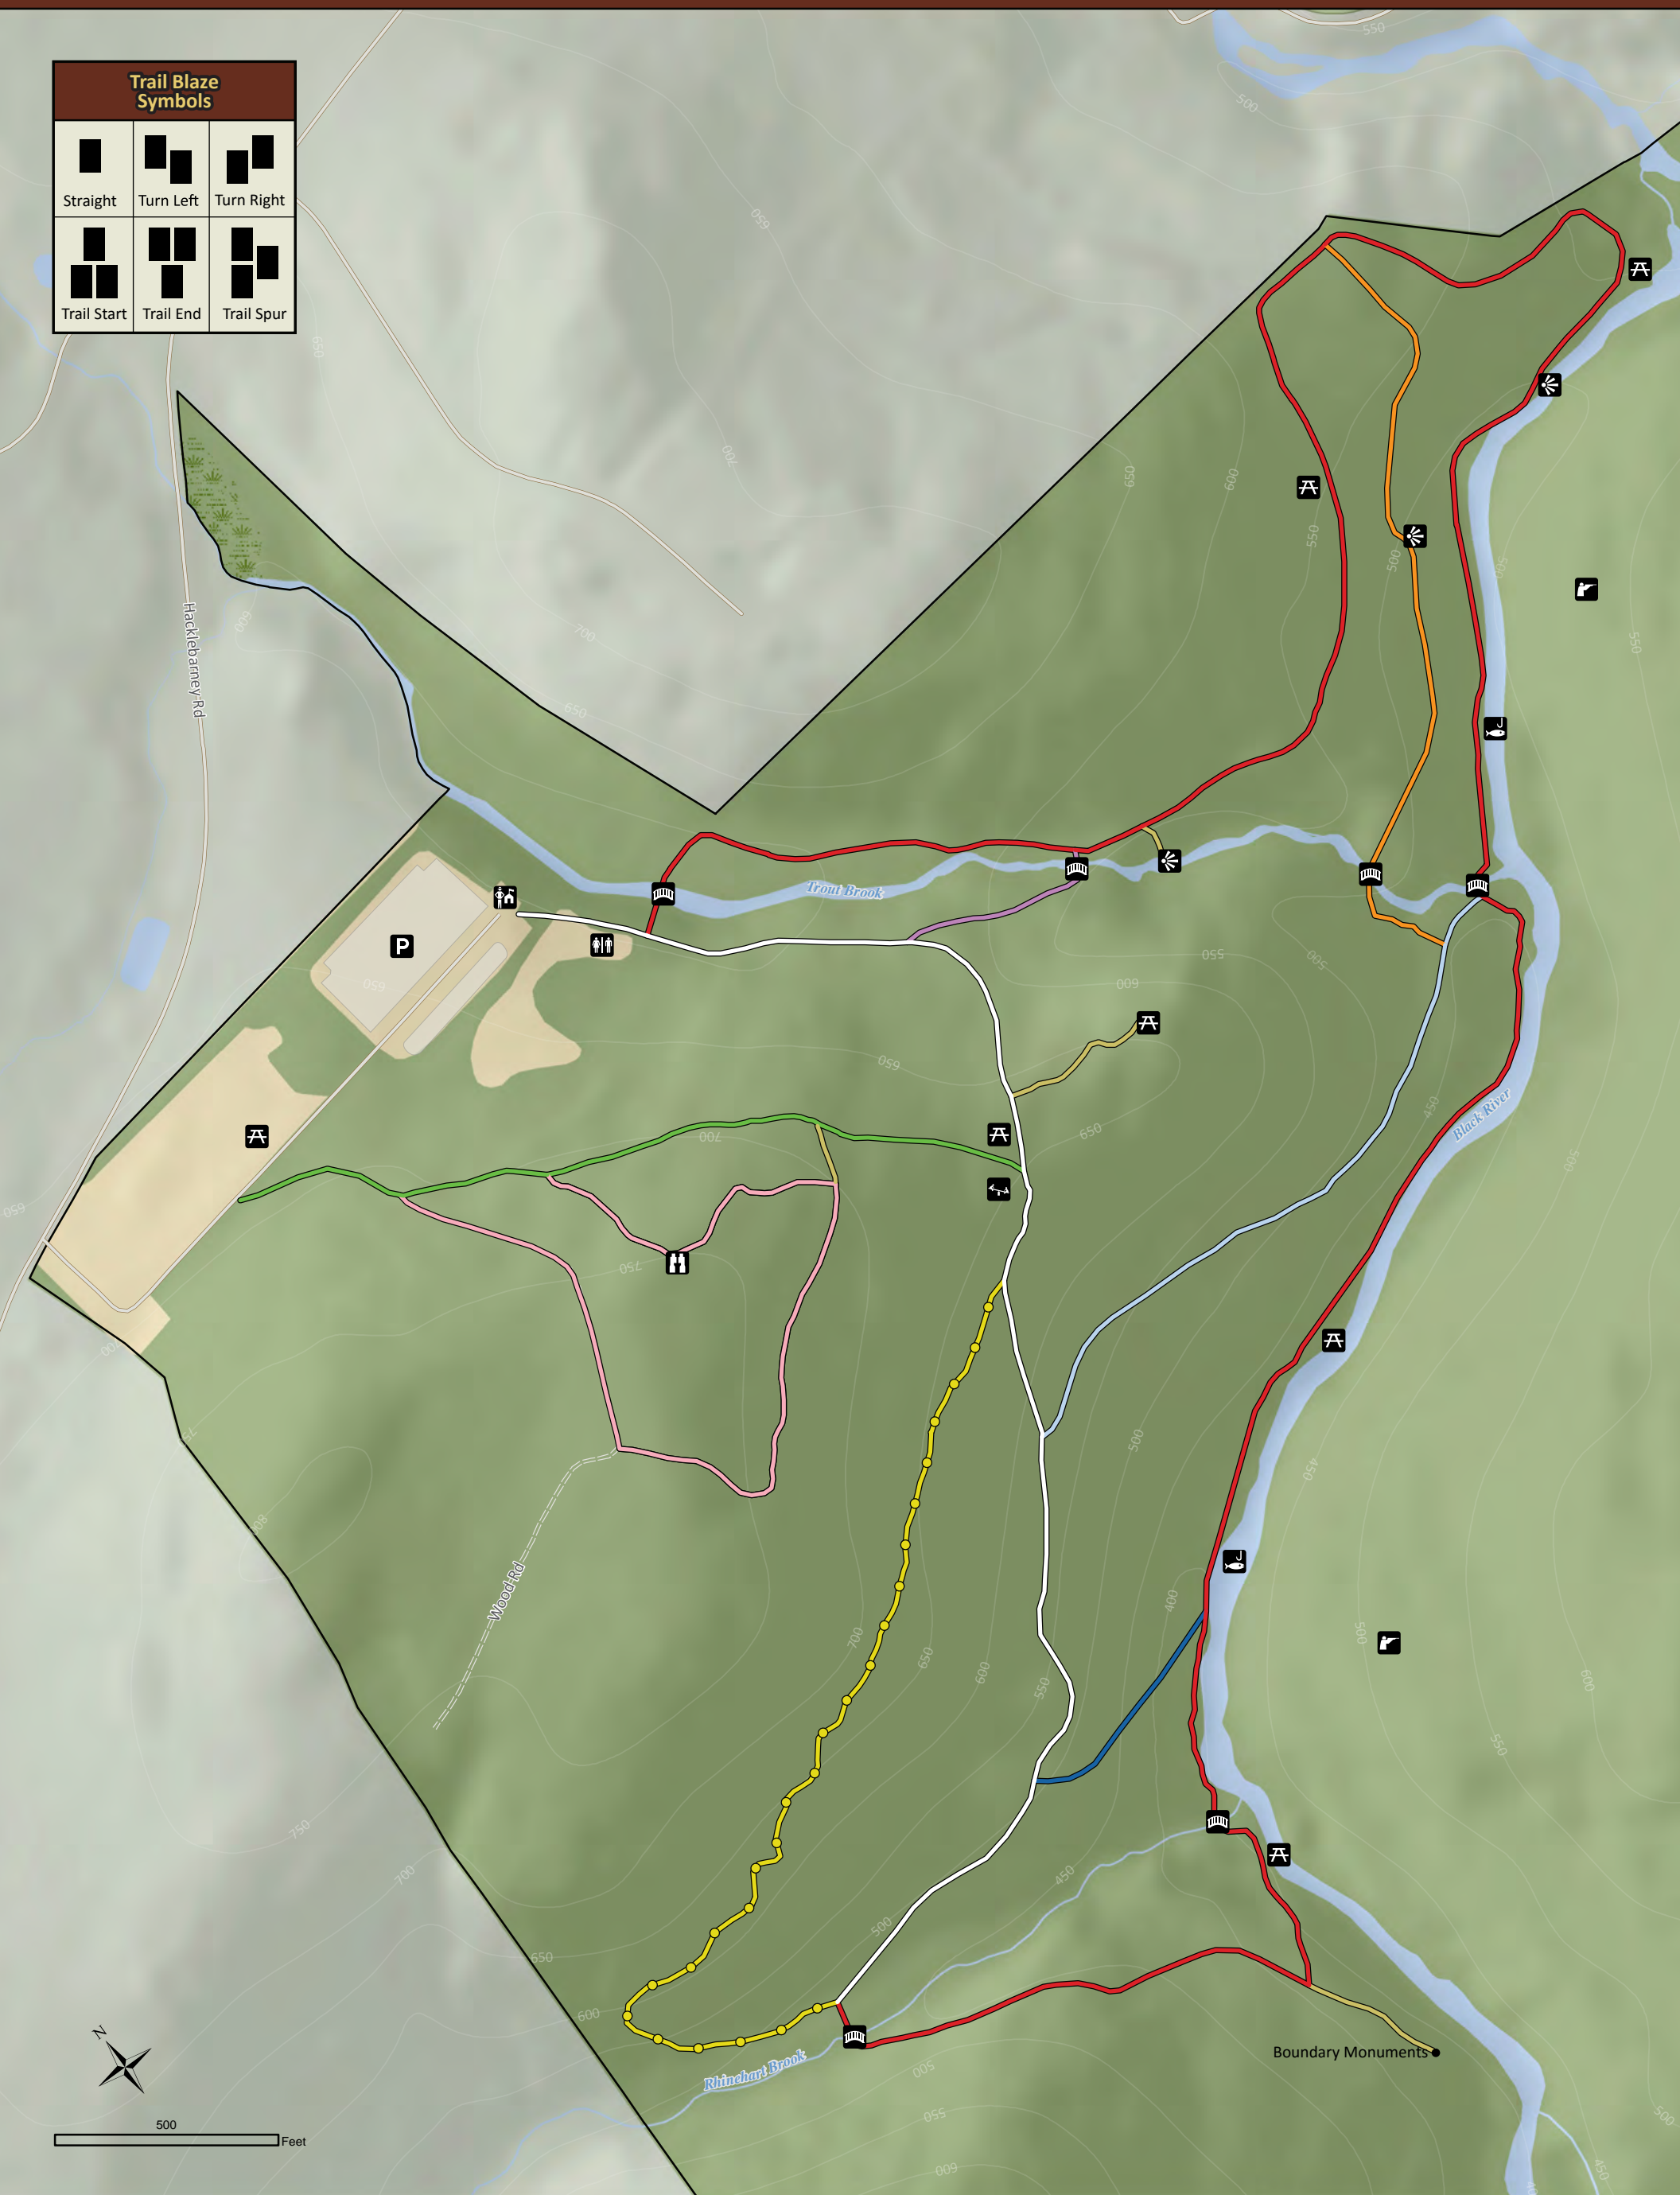

HACKLEBARNEY State Park

Trail Blaze Symbols		

Open Field or Grass	Haki Trail (0.32 mi)	Upland Trail (0.5 mi)	Bridge	Park Office	Scenic View
Forest	Main Trail (0.7 mi)	Waterfall Trail (0.1 mi)	Fishing	Picnic Area	Wildlife Viewing
Water	Playground Trail (0.35 mi)	Windy Ridge Trail (0.5 mi)	Hunting	Playground	
	Riverside Trail (1.8 mi)	Wintershine Trail (0.35 mi)	Parking Lot	Restrooms	
	Three Pools Trail (0.12 mi)	Trail Connector			