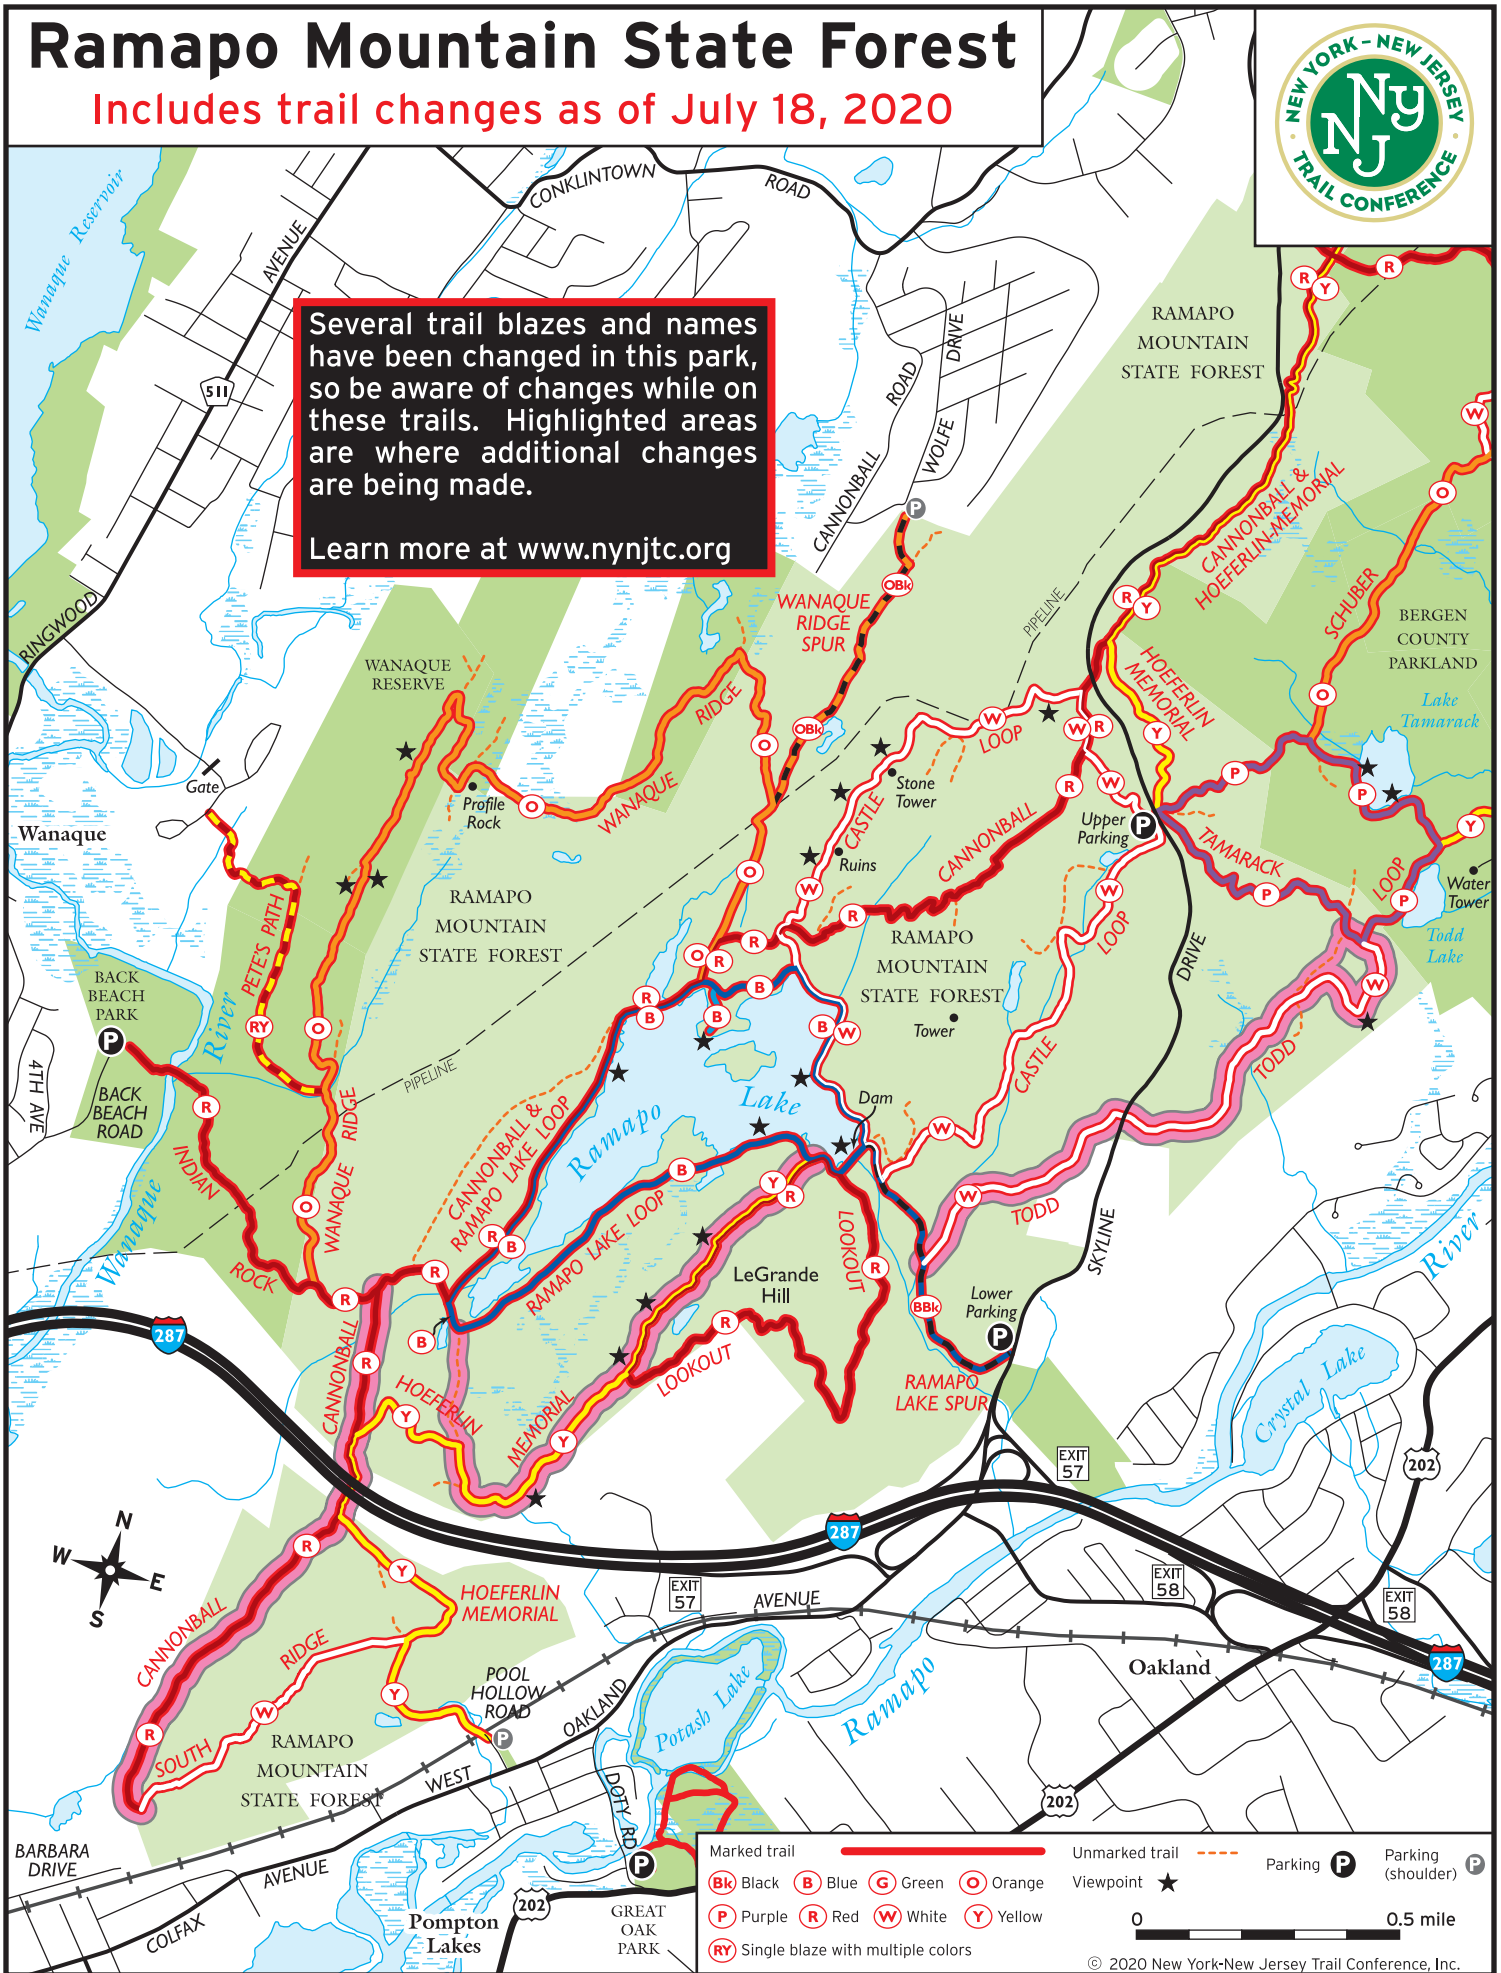

# Ramapo Mountain State Forest

Includes trail changes as of July 18, 2020

Several trail blazes and names have been changed in this park, so be aware of changes while on these trails. Highlighted areas are where additional changes are being made.

Learn more at [www.nynjtc.org](http://www.nynjtc.org)

Marked trail		Unmarked trail		Parking		Parking (shoulder)	
	Black		Blue		Green		Orange
	Purple		Red		White		Yellow
	Single blaze with multiple colors						
	Viewpoint						

0 0.5 mile

© 2020 New York-New Jersey Trail Conference, Inc.