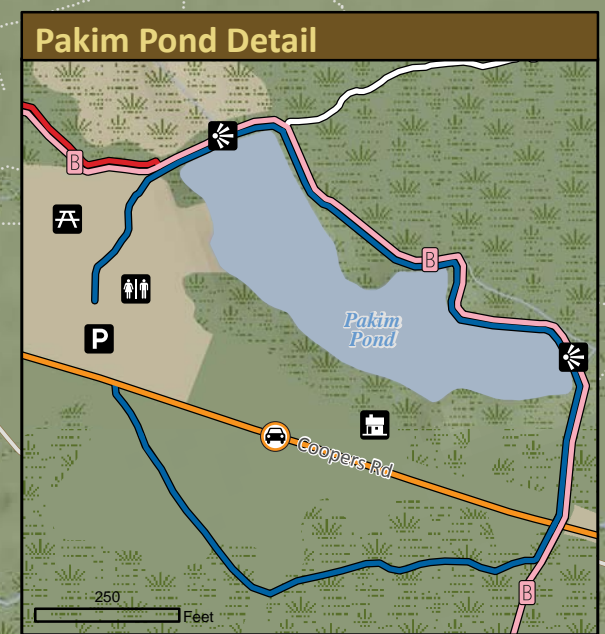

BRENDAN T. BYRNE State Forest

Open Field or Grass	Wetland	Access Trail	Glassworks Path	Birding	Fire Tower	Parking Lot	Restrooms	Trailer Sanitary Station
Forest	Cranberry Bog	Batona Trail	Mt. Misery Trail	Cabins	Group Campground	Pull Off Parking	Primitive Restrooms	Yurt
Developed Area		Connector Trail	Nature Trail	Campground	Laundry	Picnic Area	Scenic View	Shower
Water		Cranberry Trail	Lebanon Loop	Drinking Water	Park Office	Playground		