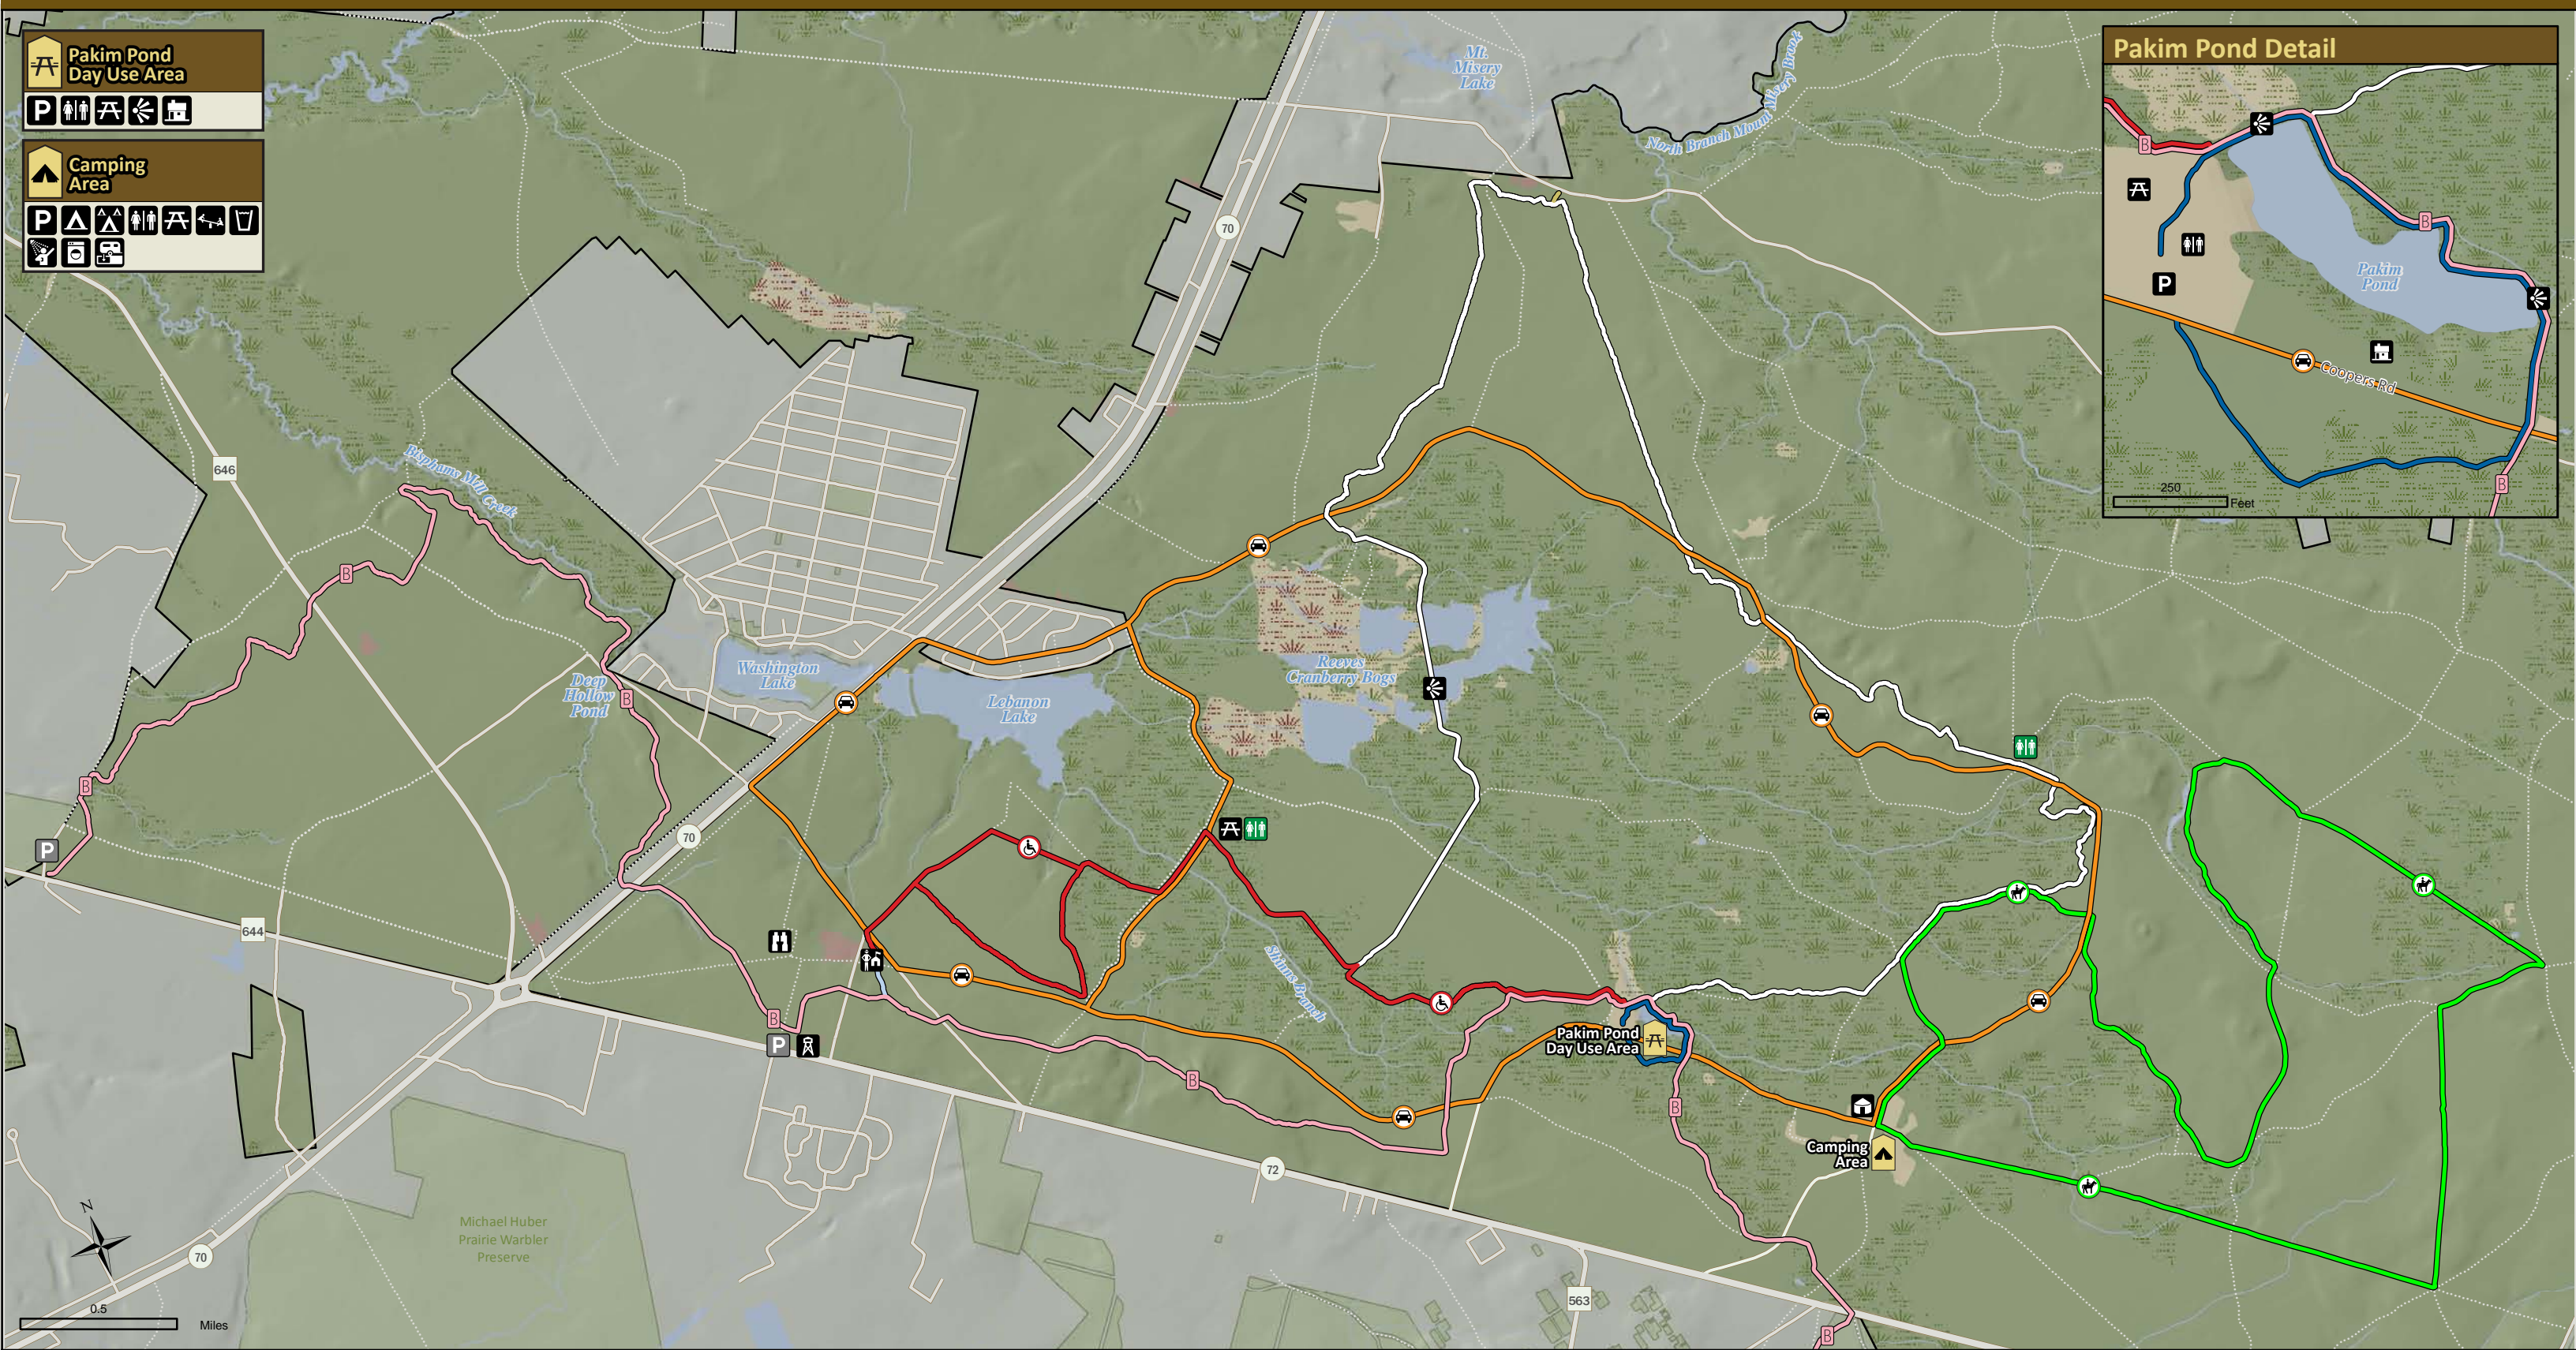

BRENDAN T. BYRNE State Forest

Open Field or Grass	Wetland	Access Trail	Glassworks Path	Birding	Fire Tower	Parking Lot	Restrooms	Trailer Sanitary Station
Forest	Cranberry Bog	Batona Trail	Mt. Misery Trail	Cabins	Group Campground	Pull Off Parking	Primitive Restrooms	Yurt
Developed Area		Connector Trail	Nature Trail	Campground	Laundry	Picnic Area	Scenic View	Shower
Water		Cranberry Trail	Lebanon Loop	Drinking Water	Park Office	Playground		