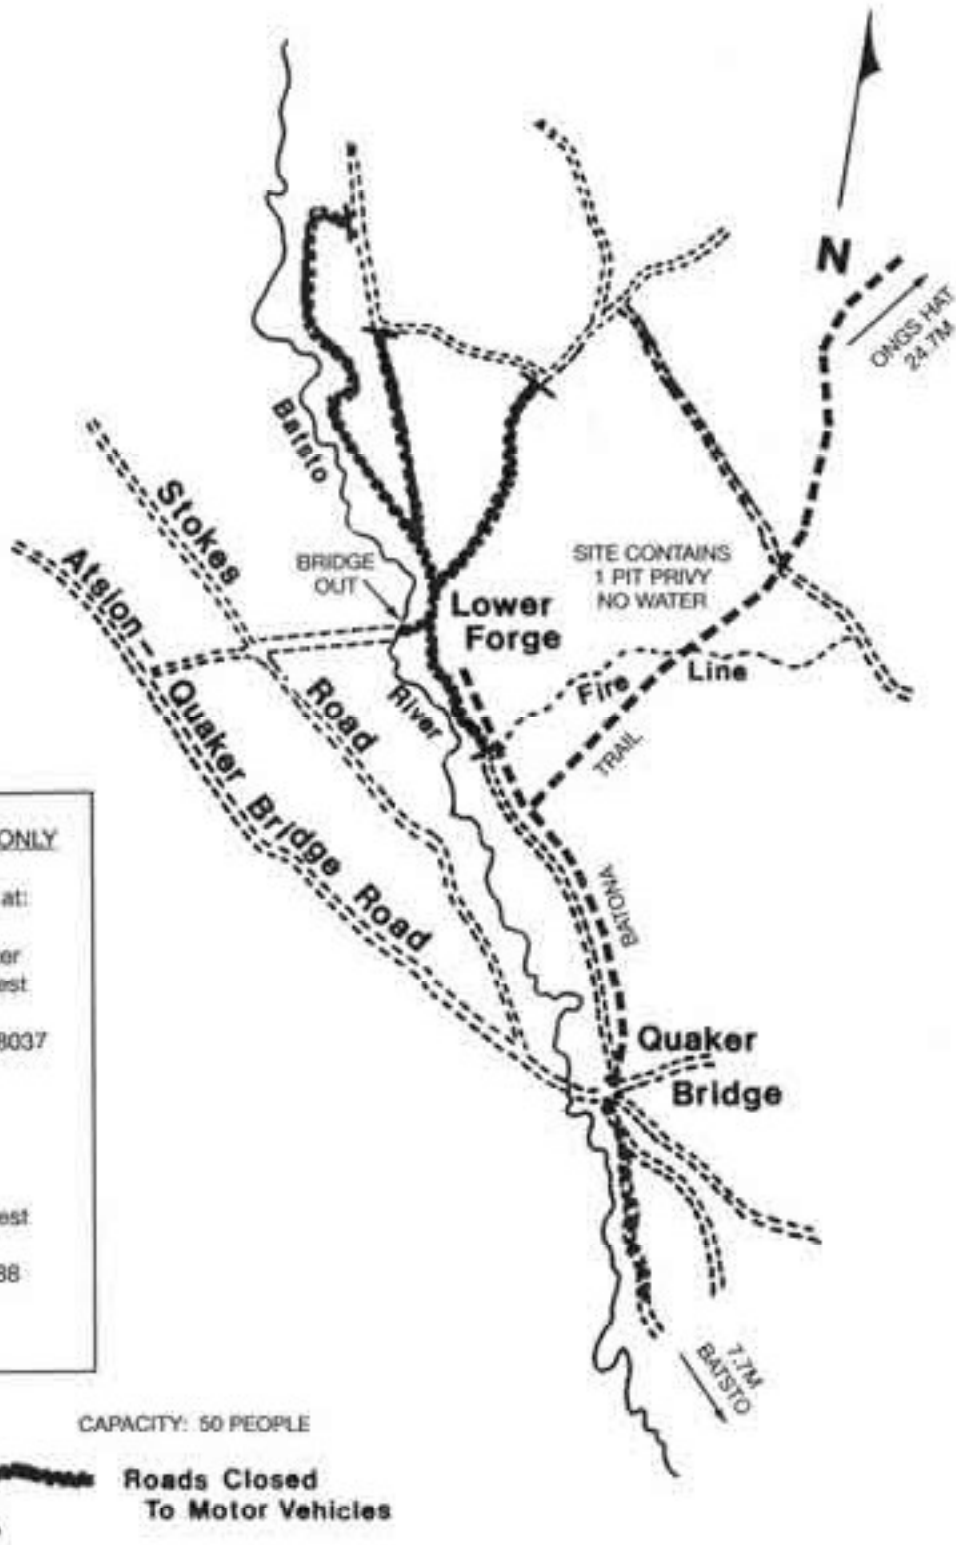

# Lower Forge Wilderness Area—Wharton State Forest

**CAMPING BY PERMIT ONLY**

Permits are available at:

Batsto Visitor Center  
Wharton State Forest  
4110 Nesco Rd.  
Hammonton, NJ 08037

(609) 561-0024

Atsion Office  
Wharton State Forest  
744 Route 206  
Shamong, NJ 08088