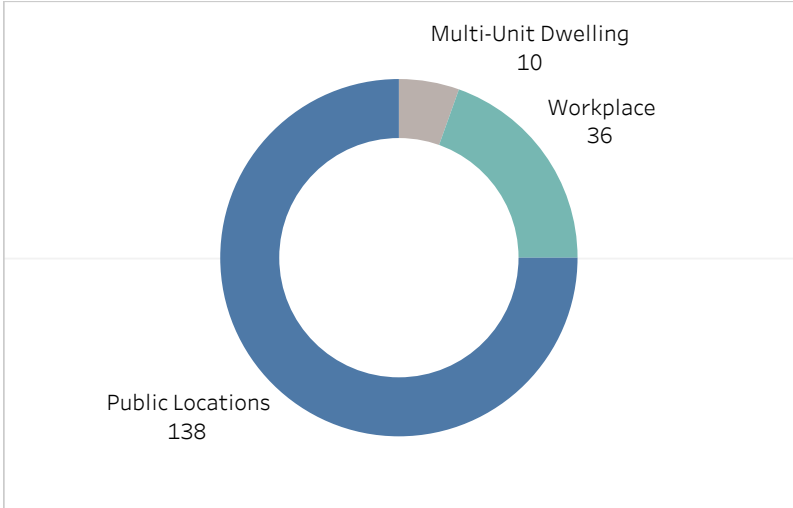

It Pay\$ to Plug In / VW Mitigation Trust Funded EV Charging Stations

It Pay\$ to Plug In / VW Mitigation Trust Funded EV Charging Stations

Locations, Chargers, Ports

Private vs Public Locations

Location Category

Note: The chargers reported here are either Level 1 or Level 2