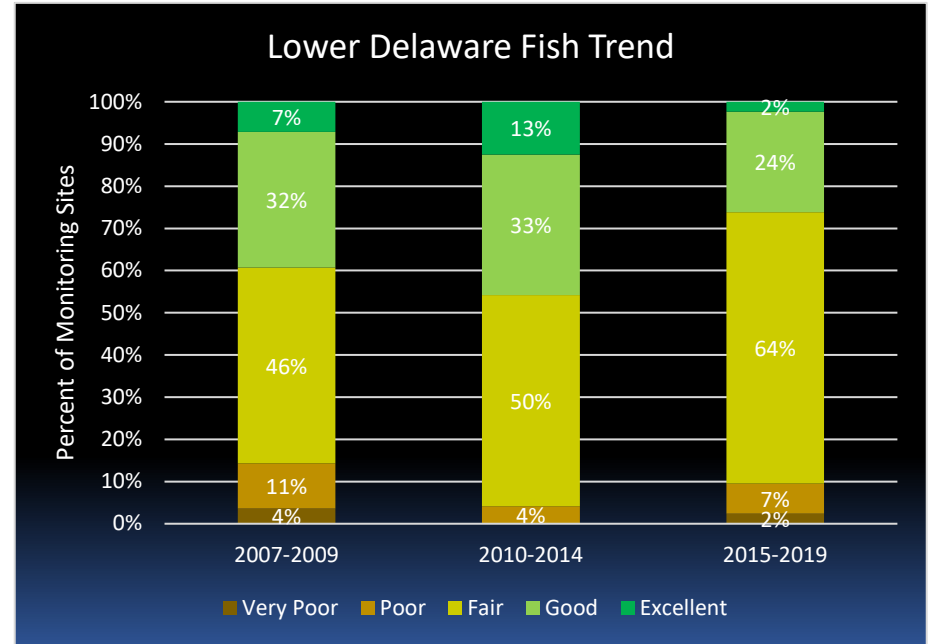

In the Lower Delaware, fish communities show overall Fair conditions with a worsening trend. “Fair” conditions are fully supporting aquatic life designated use.

In the Upper Delaware, fish communities show overall good conditions with an improving trend. “Fair” conditions are fully supporting aquatic life designated use.