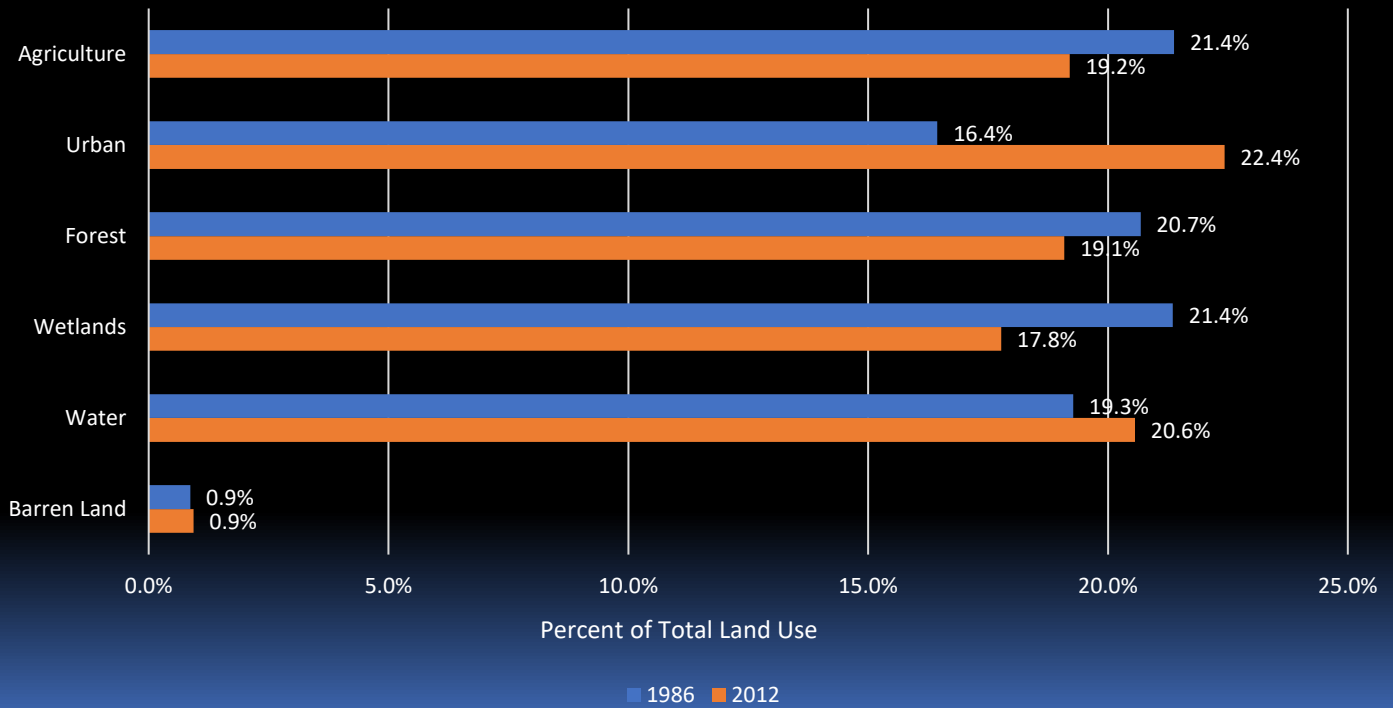

Lower Delaware Land Use Changes 1986 to 2012

Upper Delaware Land Use Changes 1986 to 2012