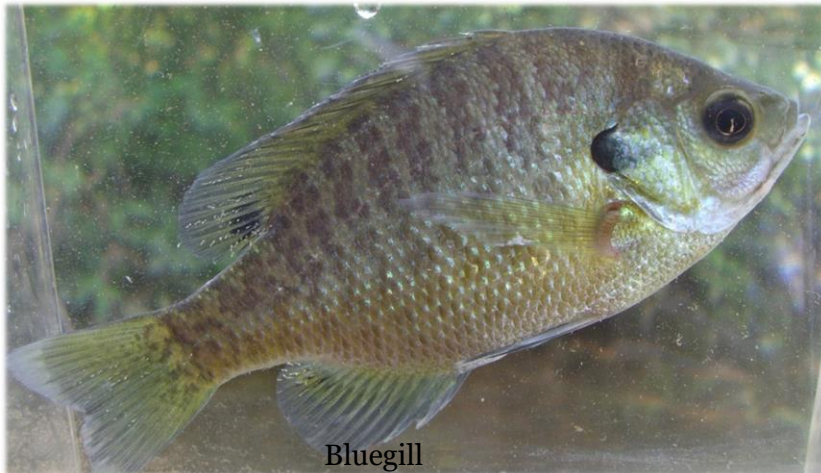

Trophic

Response to Stress

%Generalist Feeders

(Proportion of species)

Banded Killifish, Blacknose Dace, Bluegill, Brown Bullhead, Common Carp, Creek Chub, Eastern Mudminnow, Fathead Minnow, Golden Shiner, Goldfish, Green Sunfish, Mummichog, Pumpkinseed, Redbreast Sunfish, White Sucker, Yellow Bullhead,

$$\text{Metric Score} = ((78 - [\%Richness]) \div 49.62) * 100$$

Bluegill

Banded Killifish