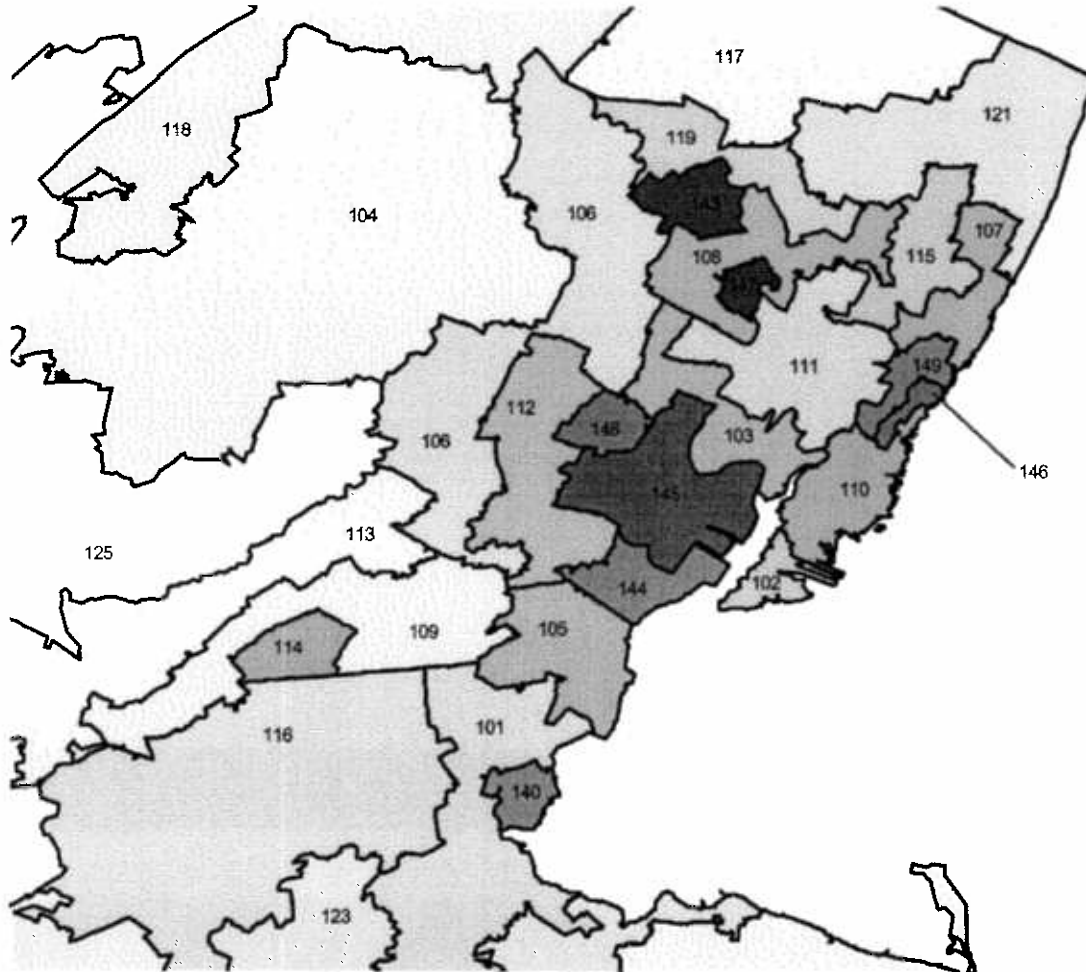

New Jersey 49 Territory TREE Scheme
November 29 Territory Proposal Reflecting TREE ZIPs

Darker shading indicates higher indices.

Northeastern New Jersey 49 Territory TREE Scheme

November 29 Territory Proposal Reflecting TREE ZIPs

Darker shading indicates higher indices.

Southern New Jersey 49 Territory TREE Scheme November 29 Territory Proposal Reflecting TREE ZIPs

Darker shading indicates higher indices.