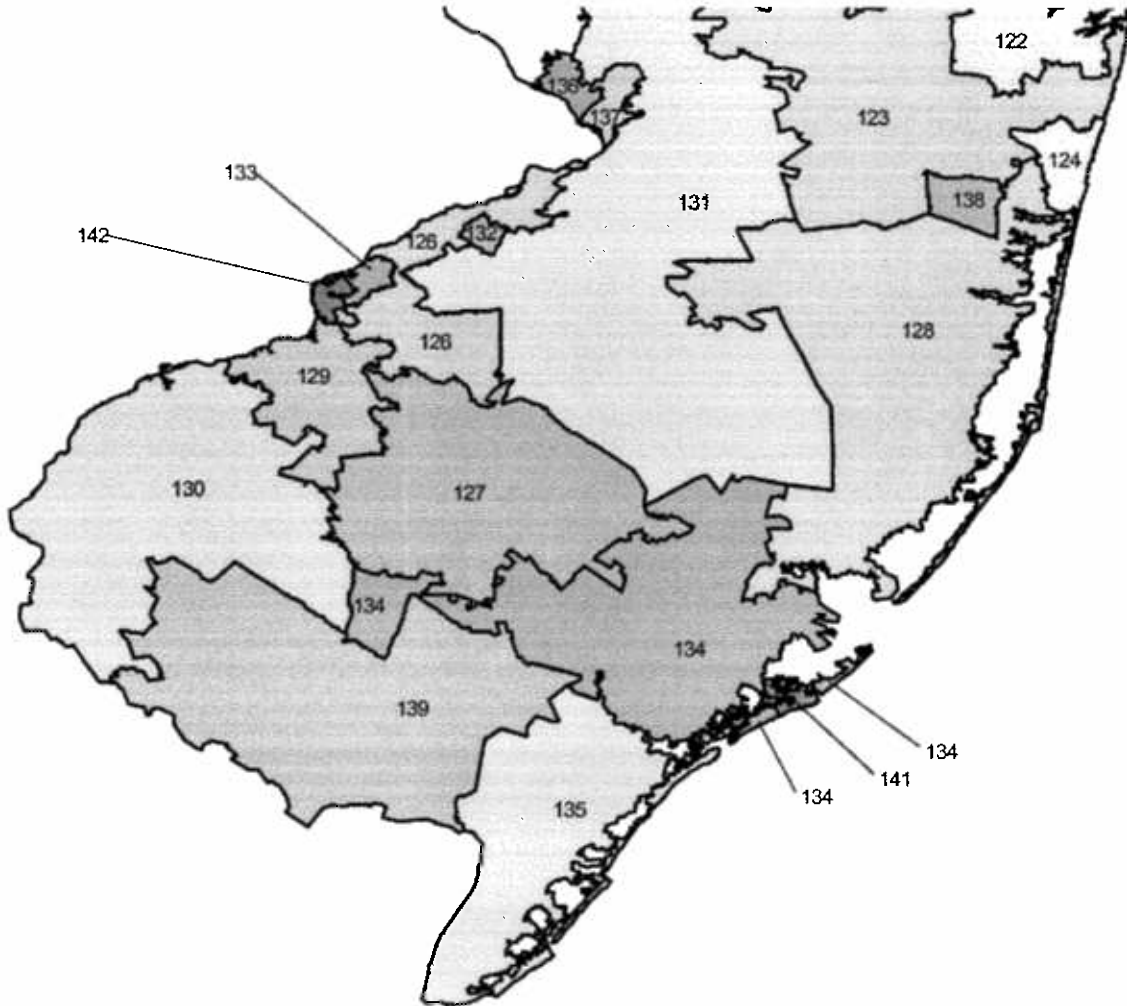

New Jersey 49 Territory TREE Scheme
November 29 Territory Proposal Reflecting TREE ZIPs

Darker shading indicates higher indices.

Northeastern New Jersey 49 Territory TREE Scheme

November 29 Territory Proposal Reflecting TREE ZIPs

Darker shading indicates higher indices.

Southern New Jersey 49 Territory TREE Scheme November 29 Territory Proposal Reflecting TREE ZIPs

Darker shading indicates higher indices.