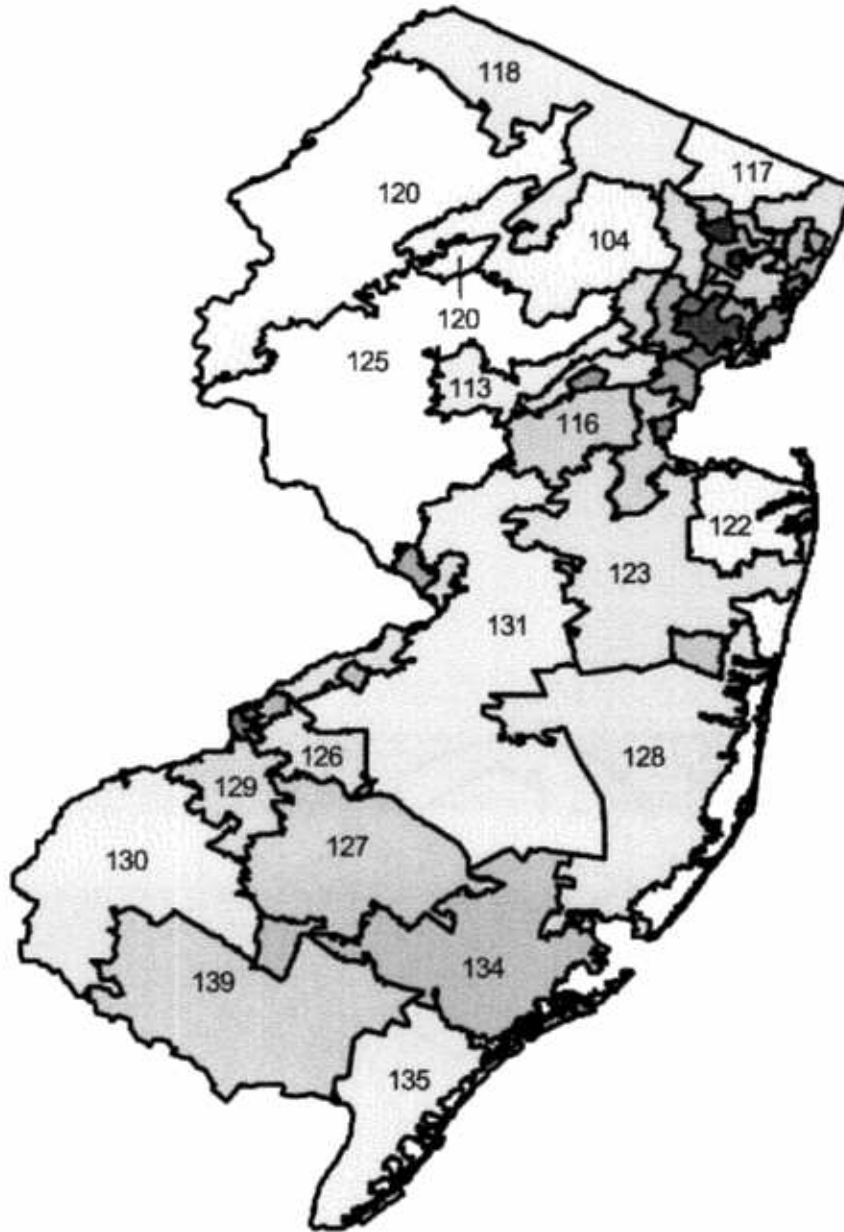

New Jersey 49 Territory TREE Scheme
November 29 Territory Proposal Reflecting TREE ZIPs

Darker shading indicates higher indices.

Northeastern New Jersey 49 Territory TREE Scheme

November 29 Territory Proposal Reflecting TREE ZIPs

Darker shading indicates higher indices.

Southern New Jersey 49 Territory TREE Scheme November 29 Territory Proposal Reflecting TREE ZIPs

Darker shading indicates higher indices.