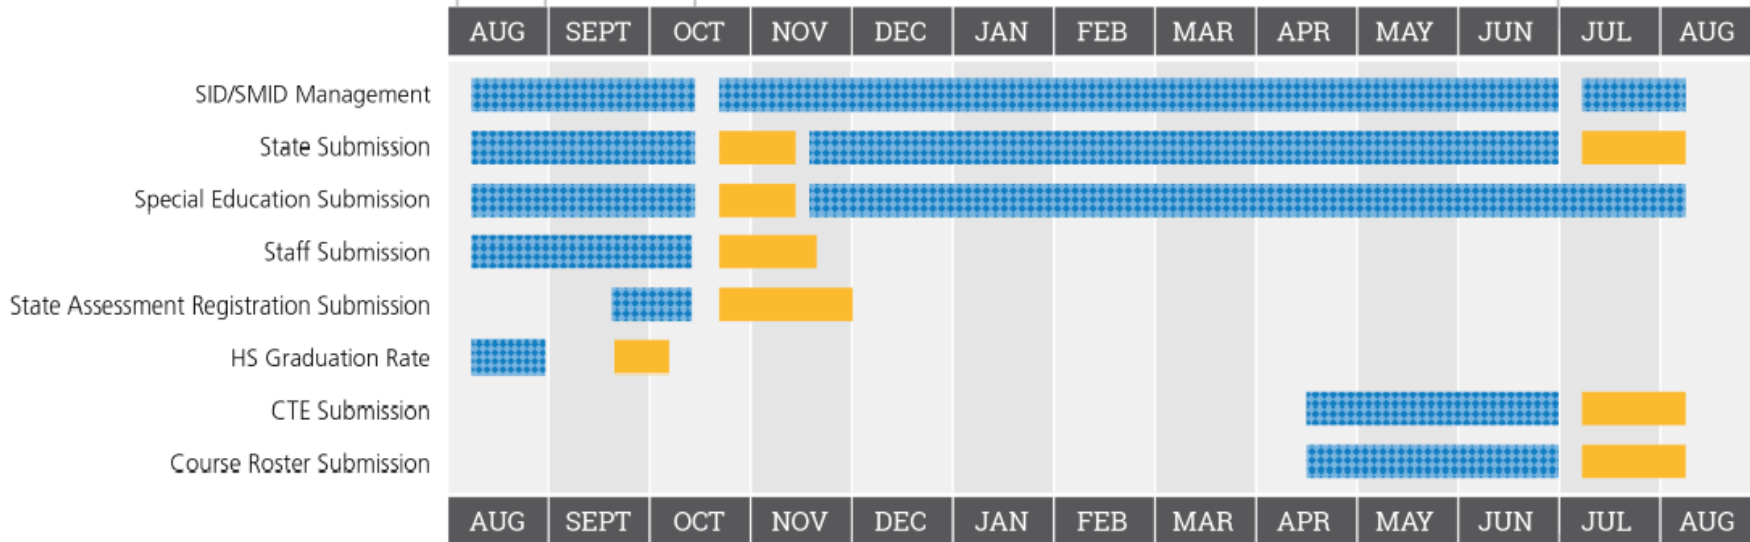

NJ SMART Timeline 2017-2018

 NJ SMART Open for New SY **Aug 7, 2017**
 Graduation Snapshot **Aug 31, 2017**
 Fall SID/SMID Snapshot **Oct 13, 2017**
 EOY SID/SMID Snapshot **Jun 29, 2018**

KEY

-  LDM/Practice Dates
-  Official Dates