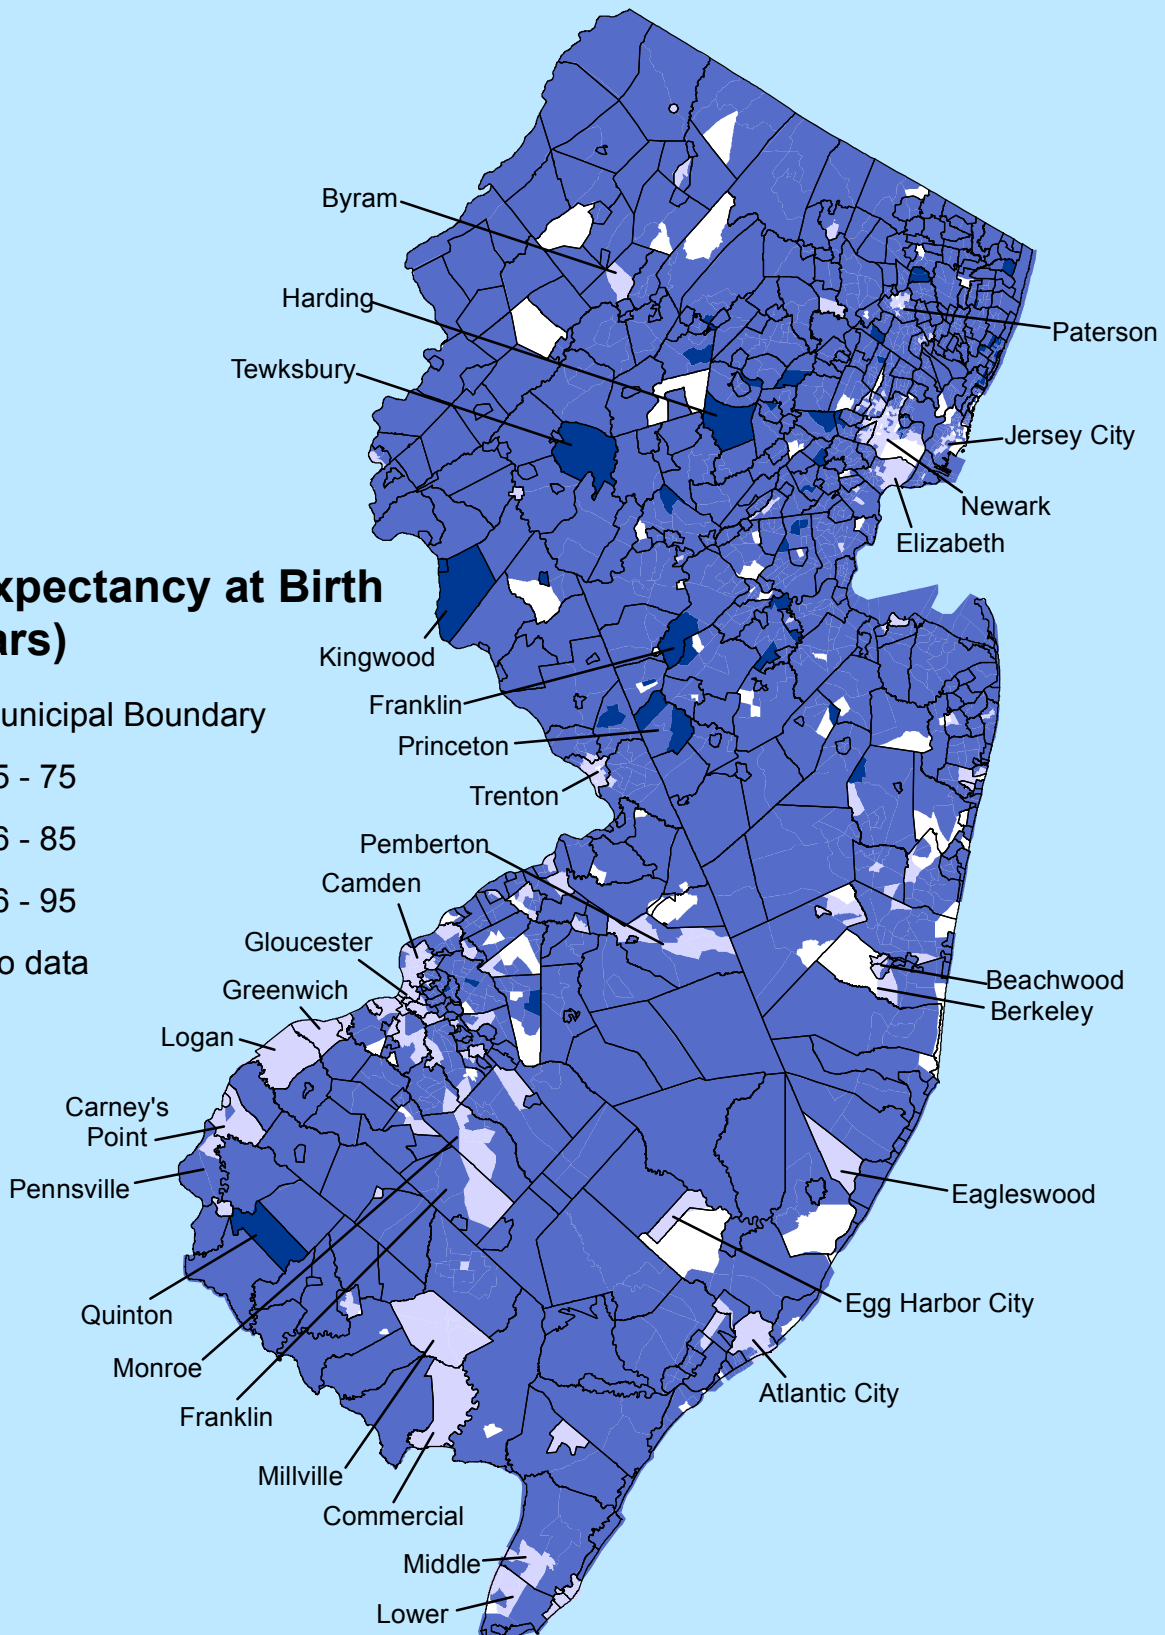

New Jersey Life Expectancy* by Census Tract

Life Expectancy at Birth (in years)

*Estimated life expectancy at birth for the period 2010-2015
 Data Source: USALEEP, National Center for Health Statistics, 2018