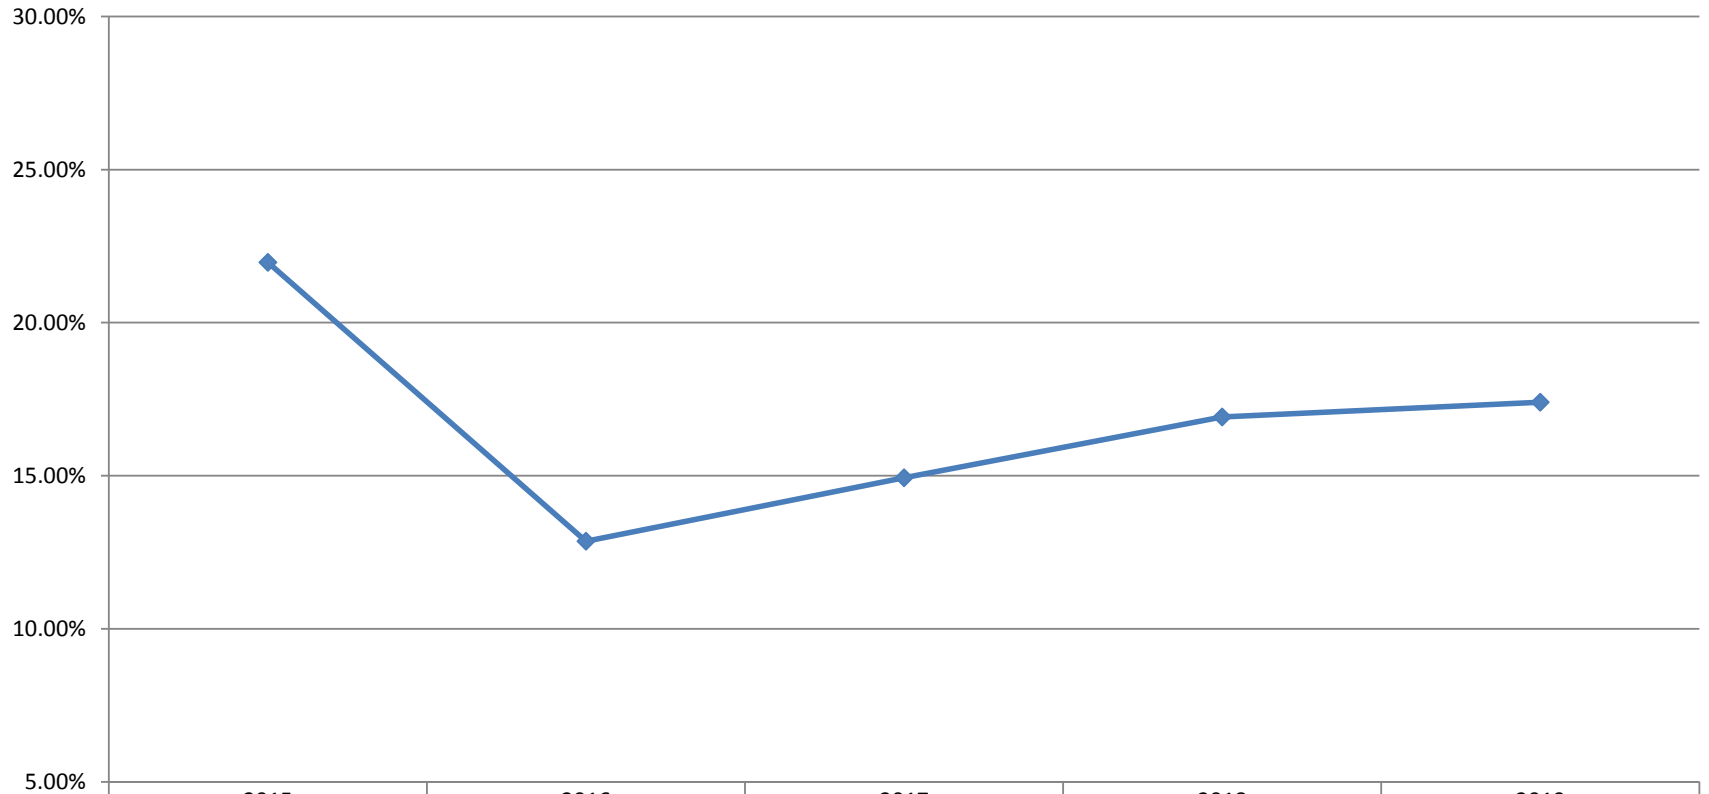

### NJEIS Indicator #4 Response Rate Trend FFY 2015-2019

	2015	2016	2017	2018	2019
◆ Response Rate	21.97%	12.86%	14.93%	16.92%	17.40%
■ Mailed	4447	4581	4214	4321	6776
▲ Returned	4447	4581	4214	4321	6776