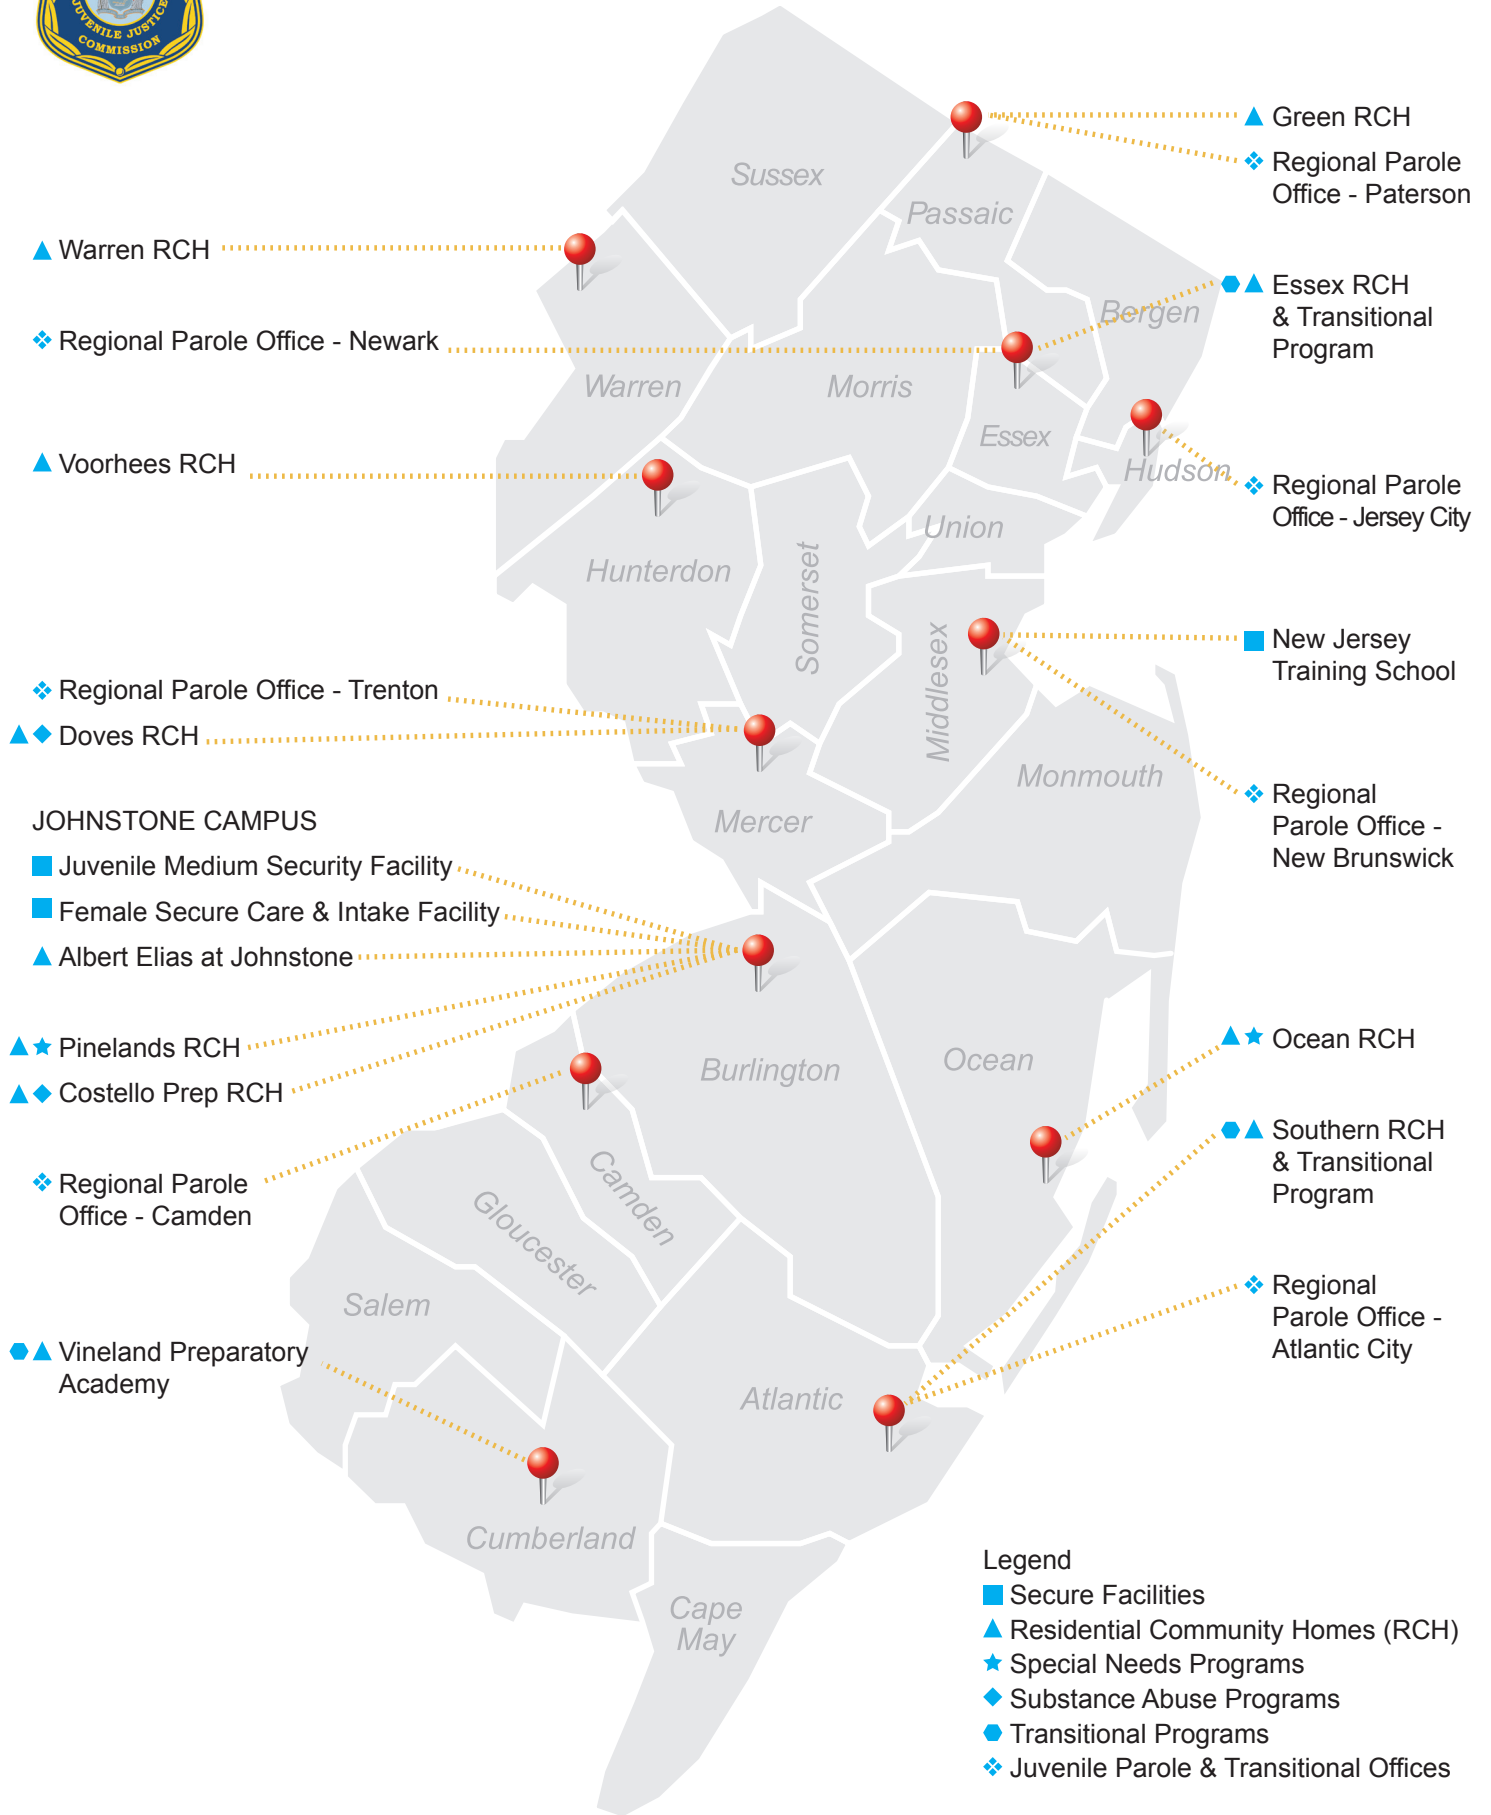

Juvenile Justice Commission

- Legend**
- Secure Facilities
 - ▲ Residential Community Homes (RCH)
 - ★ Special Needs Programs
 - ◆ Substance Abuse Programs
 - Transitional Programs
 - ❖ Juvenile Parole & Transitional Offices