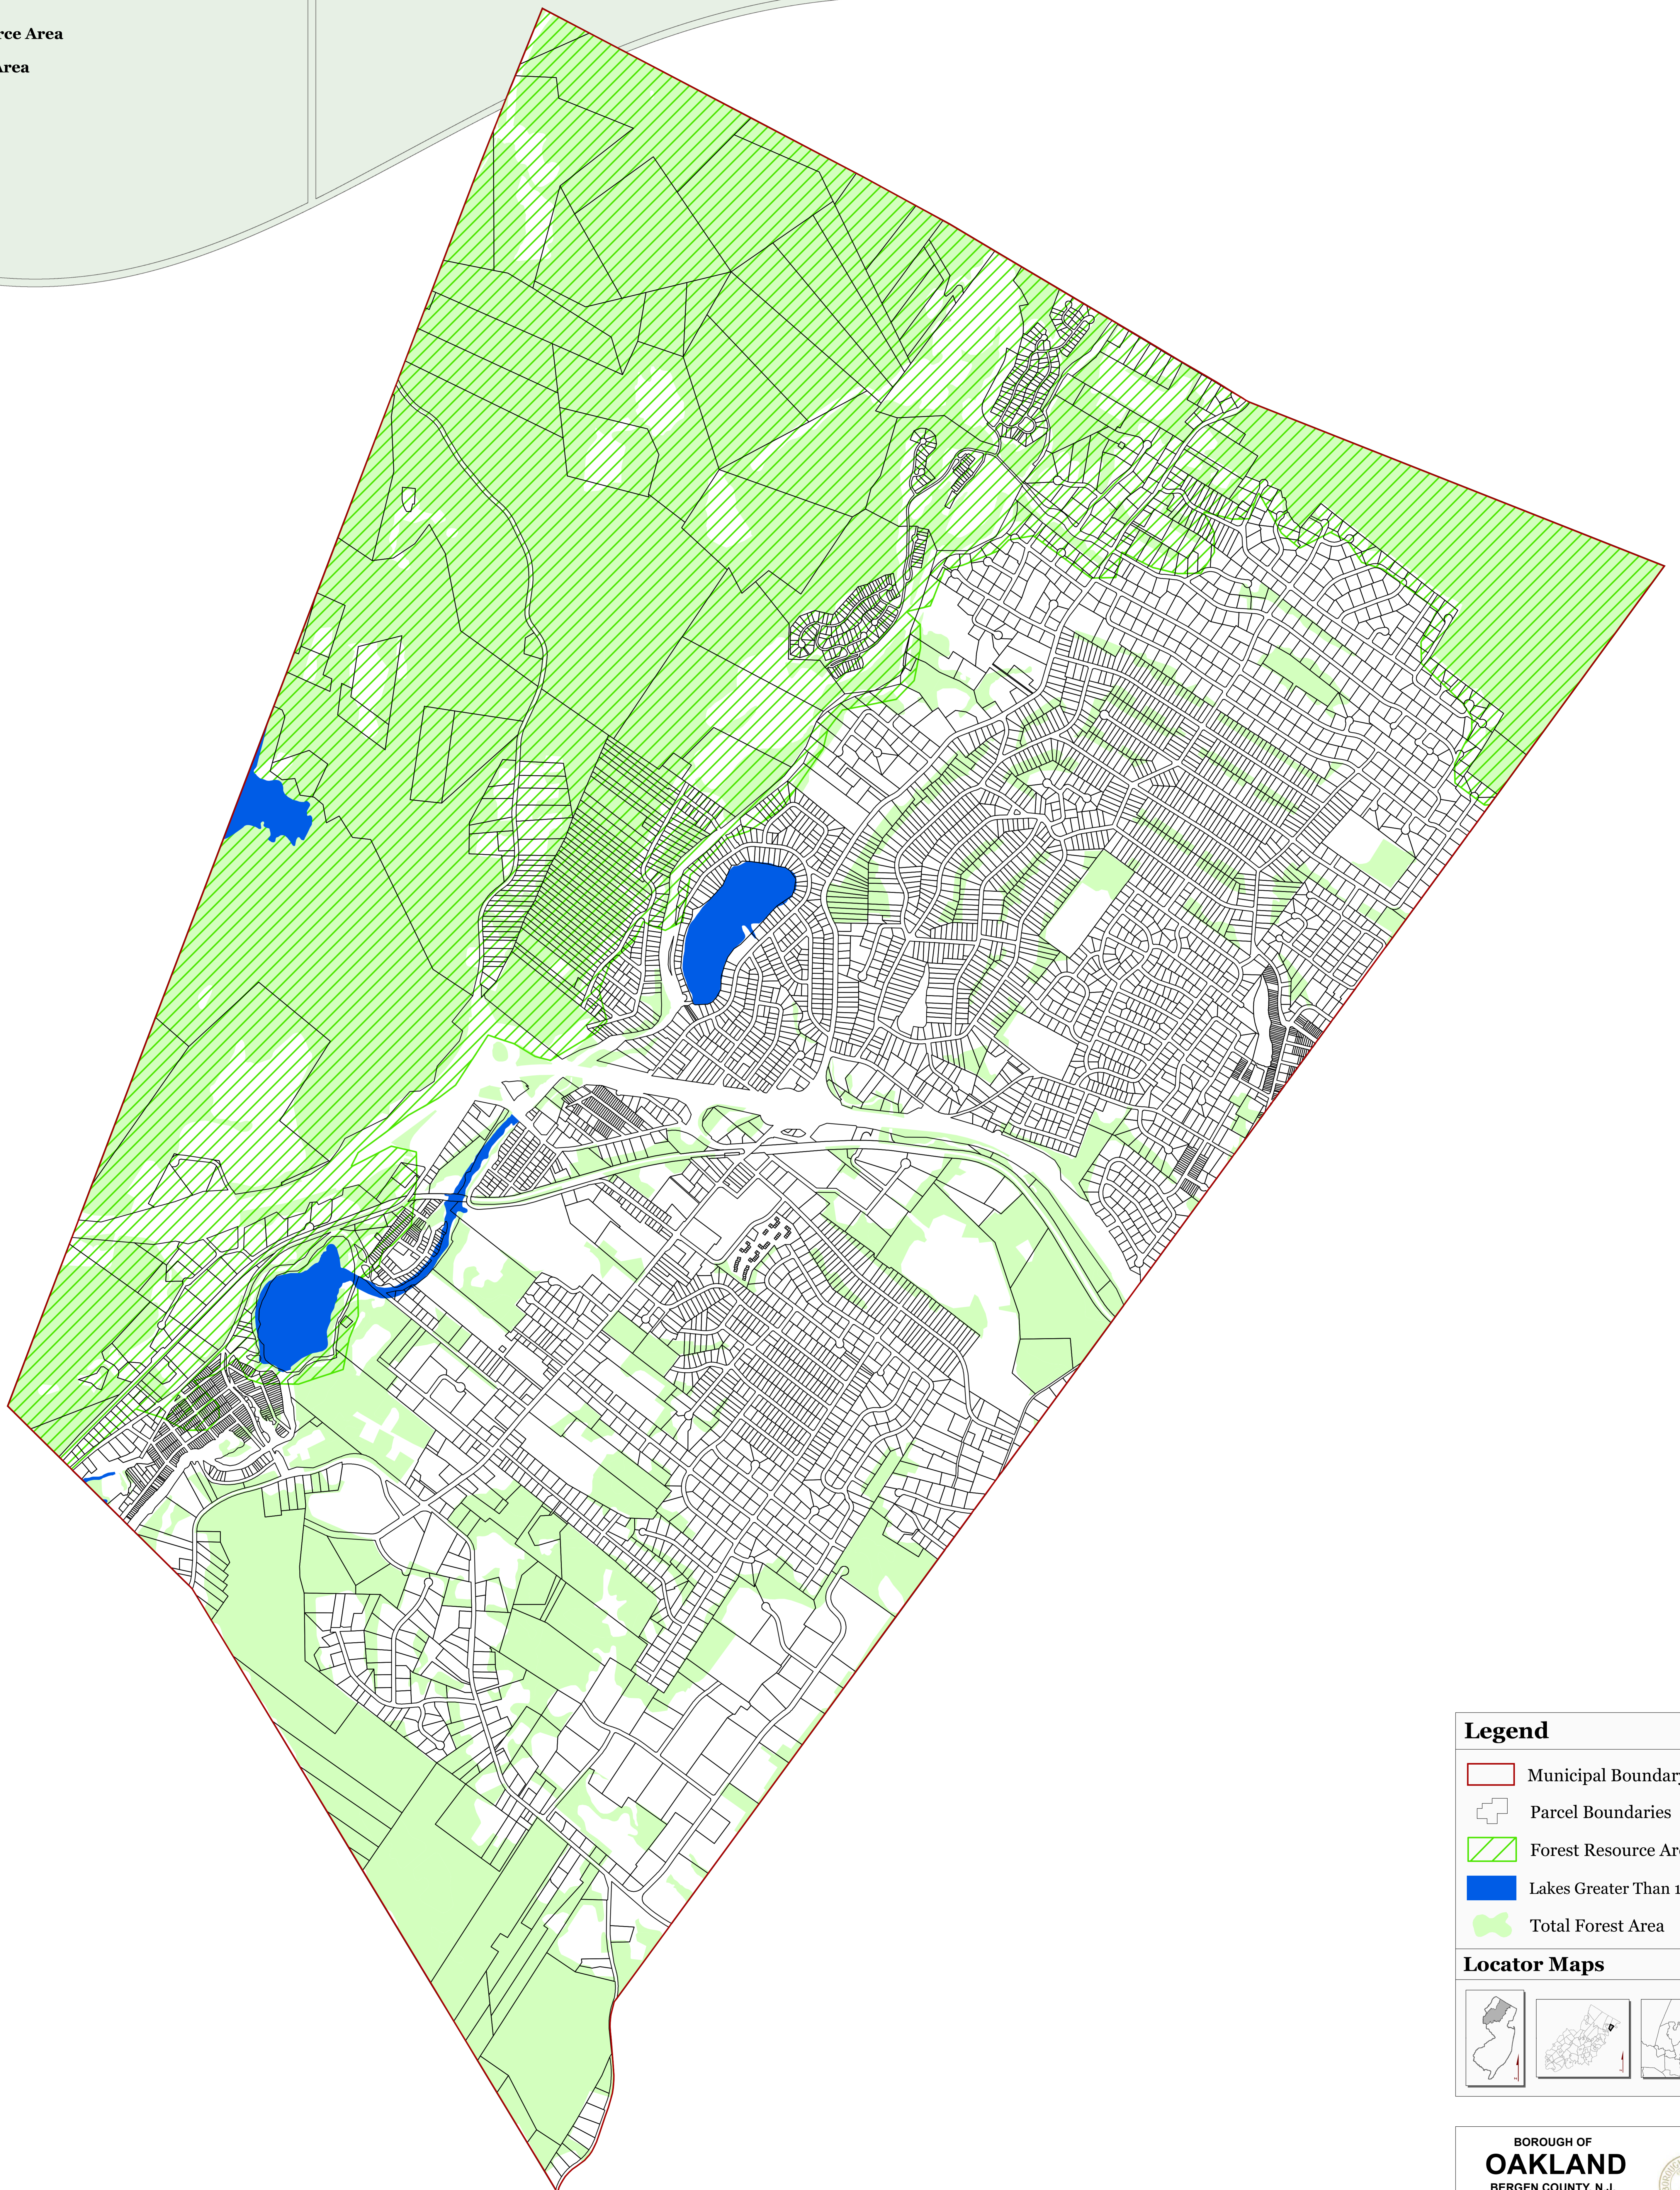

Locator Maps

Exhibit 2:

BOROUGH OF OAKLAND, BERGEN COUNTY, NJ

Borough of Oakland Highlands Area

Forest Resource Area

Total Forest Area

Legend

-  Municipal Boundary
-  Parcel Boundaries
-  Forest Resource Area
-  Lakes Greater Than 10 Acres
-  Total Forest Area

Steep Slope Protection Area

Legend

- Municipal Boundary
- Parcel Boundaries
- Lakes Greater Than 10 Acres
- Steep Slope Protection Area
 - Severely Constrained
 - Moderately Constrained
 - Constrained/Limited Constrained

Locator Maps