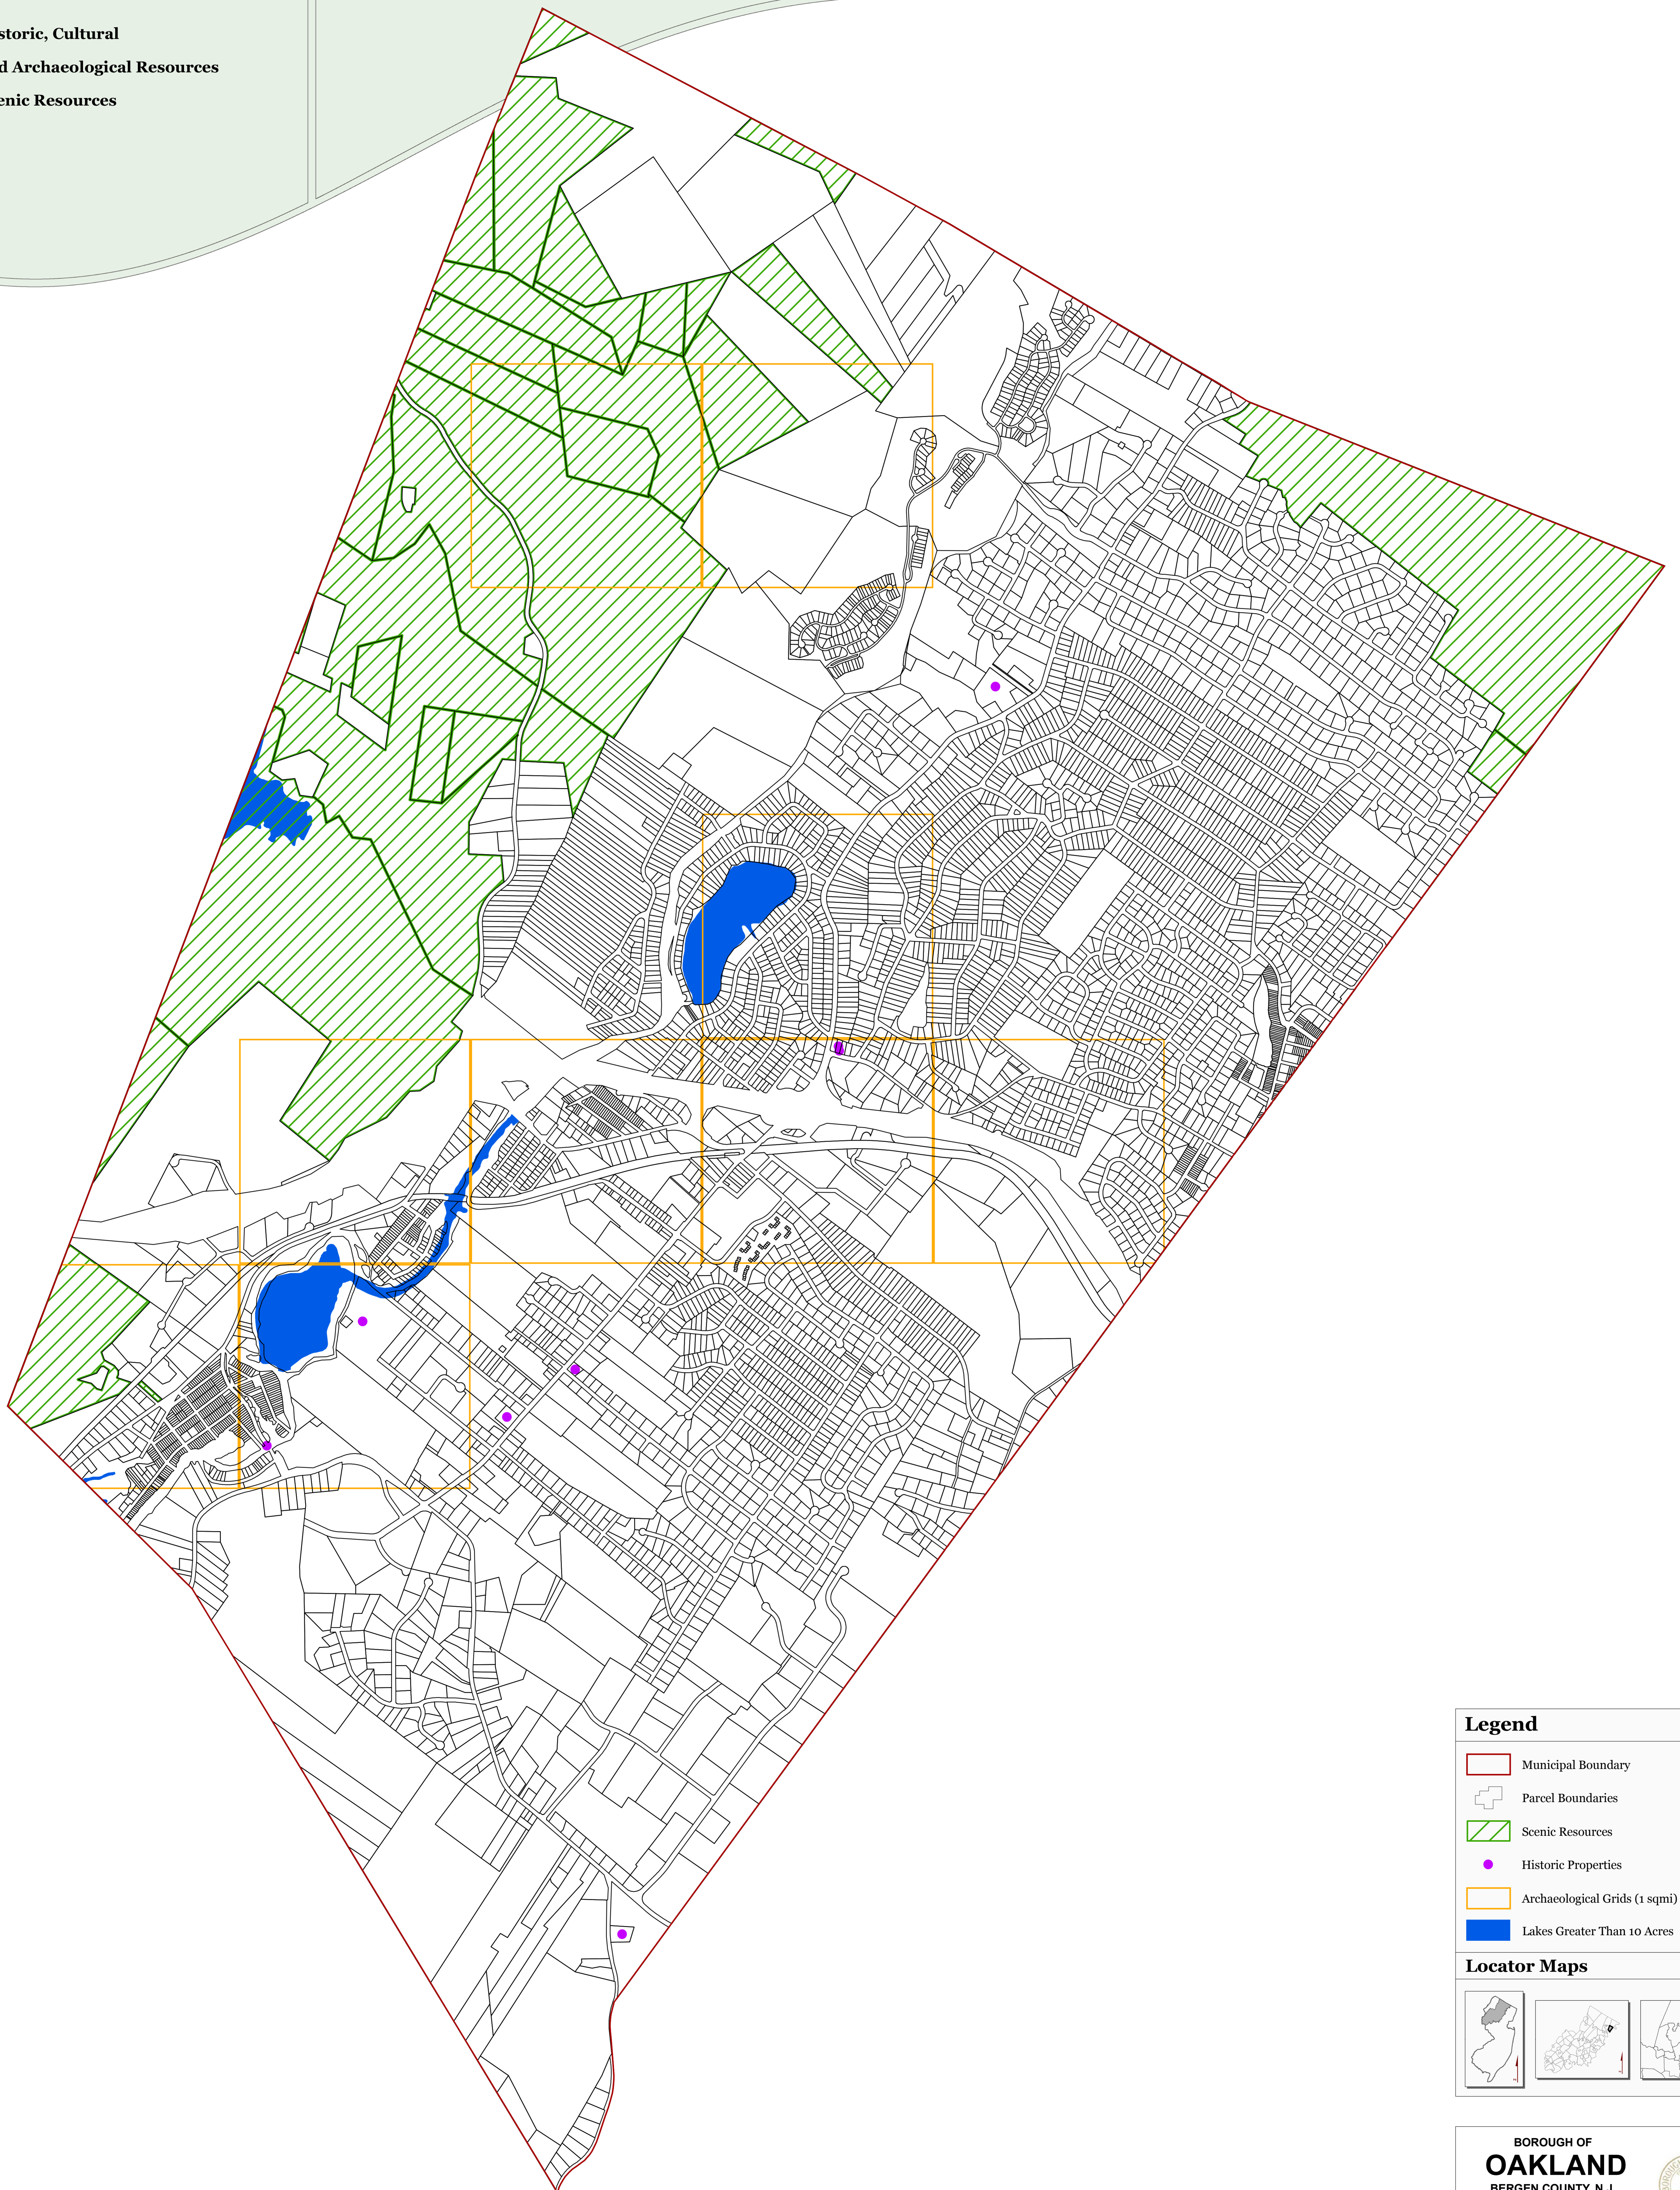

Exhibit 8:

BOROUGH OF OAKLAND, BERGEN COUNTY, NJ

Borough of Oakland Highlands Area

Highlands Historic, Cultural
and Archaeological Resources
Highlands Scenic Resources

Legend

- Municipal Boundary
- Parcel Boundaries
- Scenic Resources
- Historic Properties
- Archaeological Grids (1 sqmi)
- Lakes Greater Than 10 Acres

Locator Maps

BOROUGH OF
OAKLAND
BERGEN COUNTY, N.J.

MAP PREPARED BY THE NEW JERSEY
HIGHLANDS COUNCIL, AUGUST 9, 2011