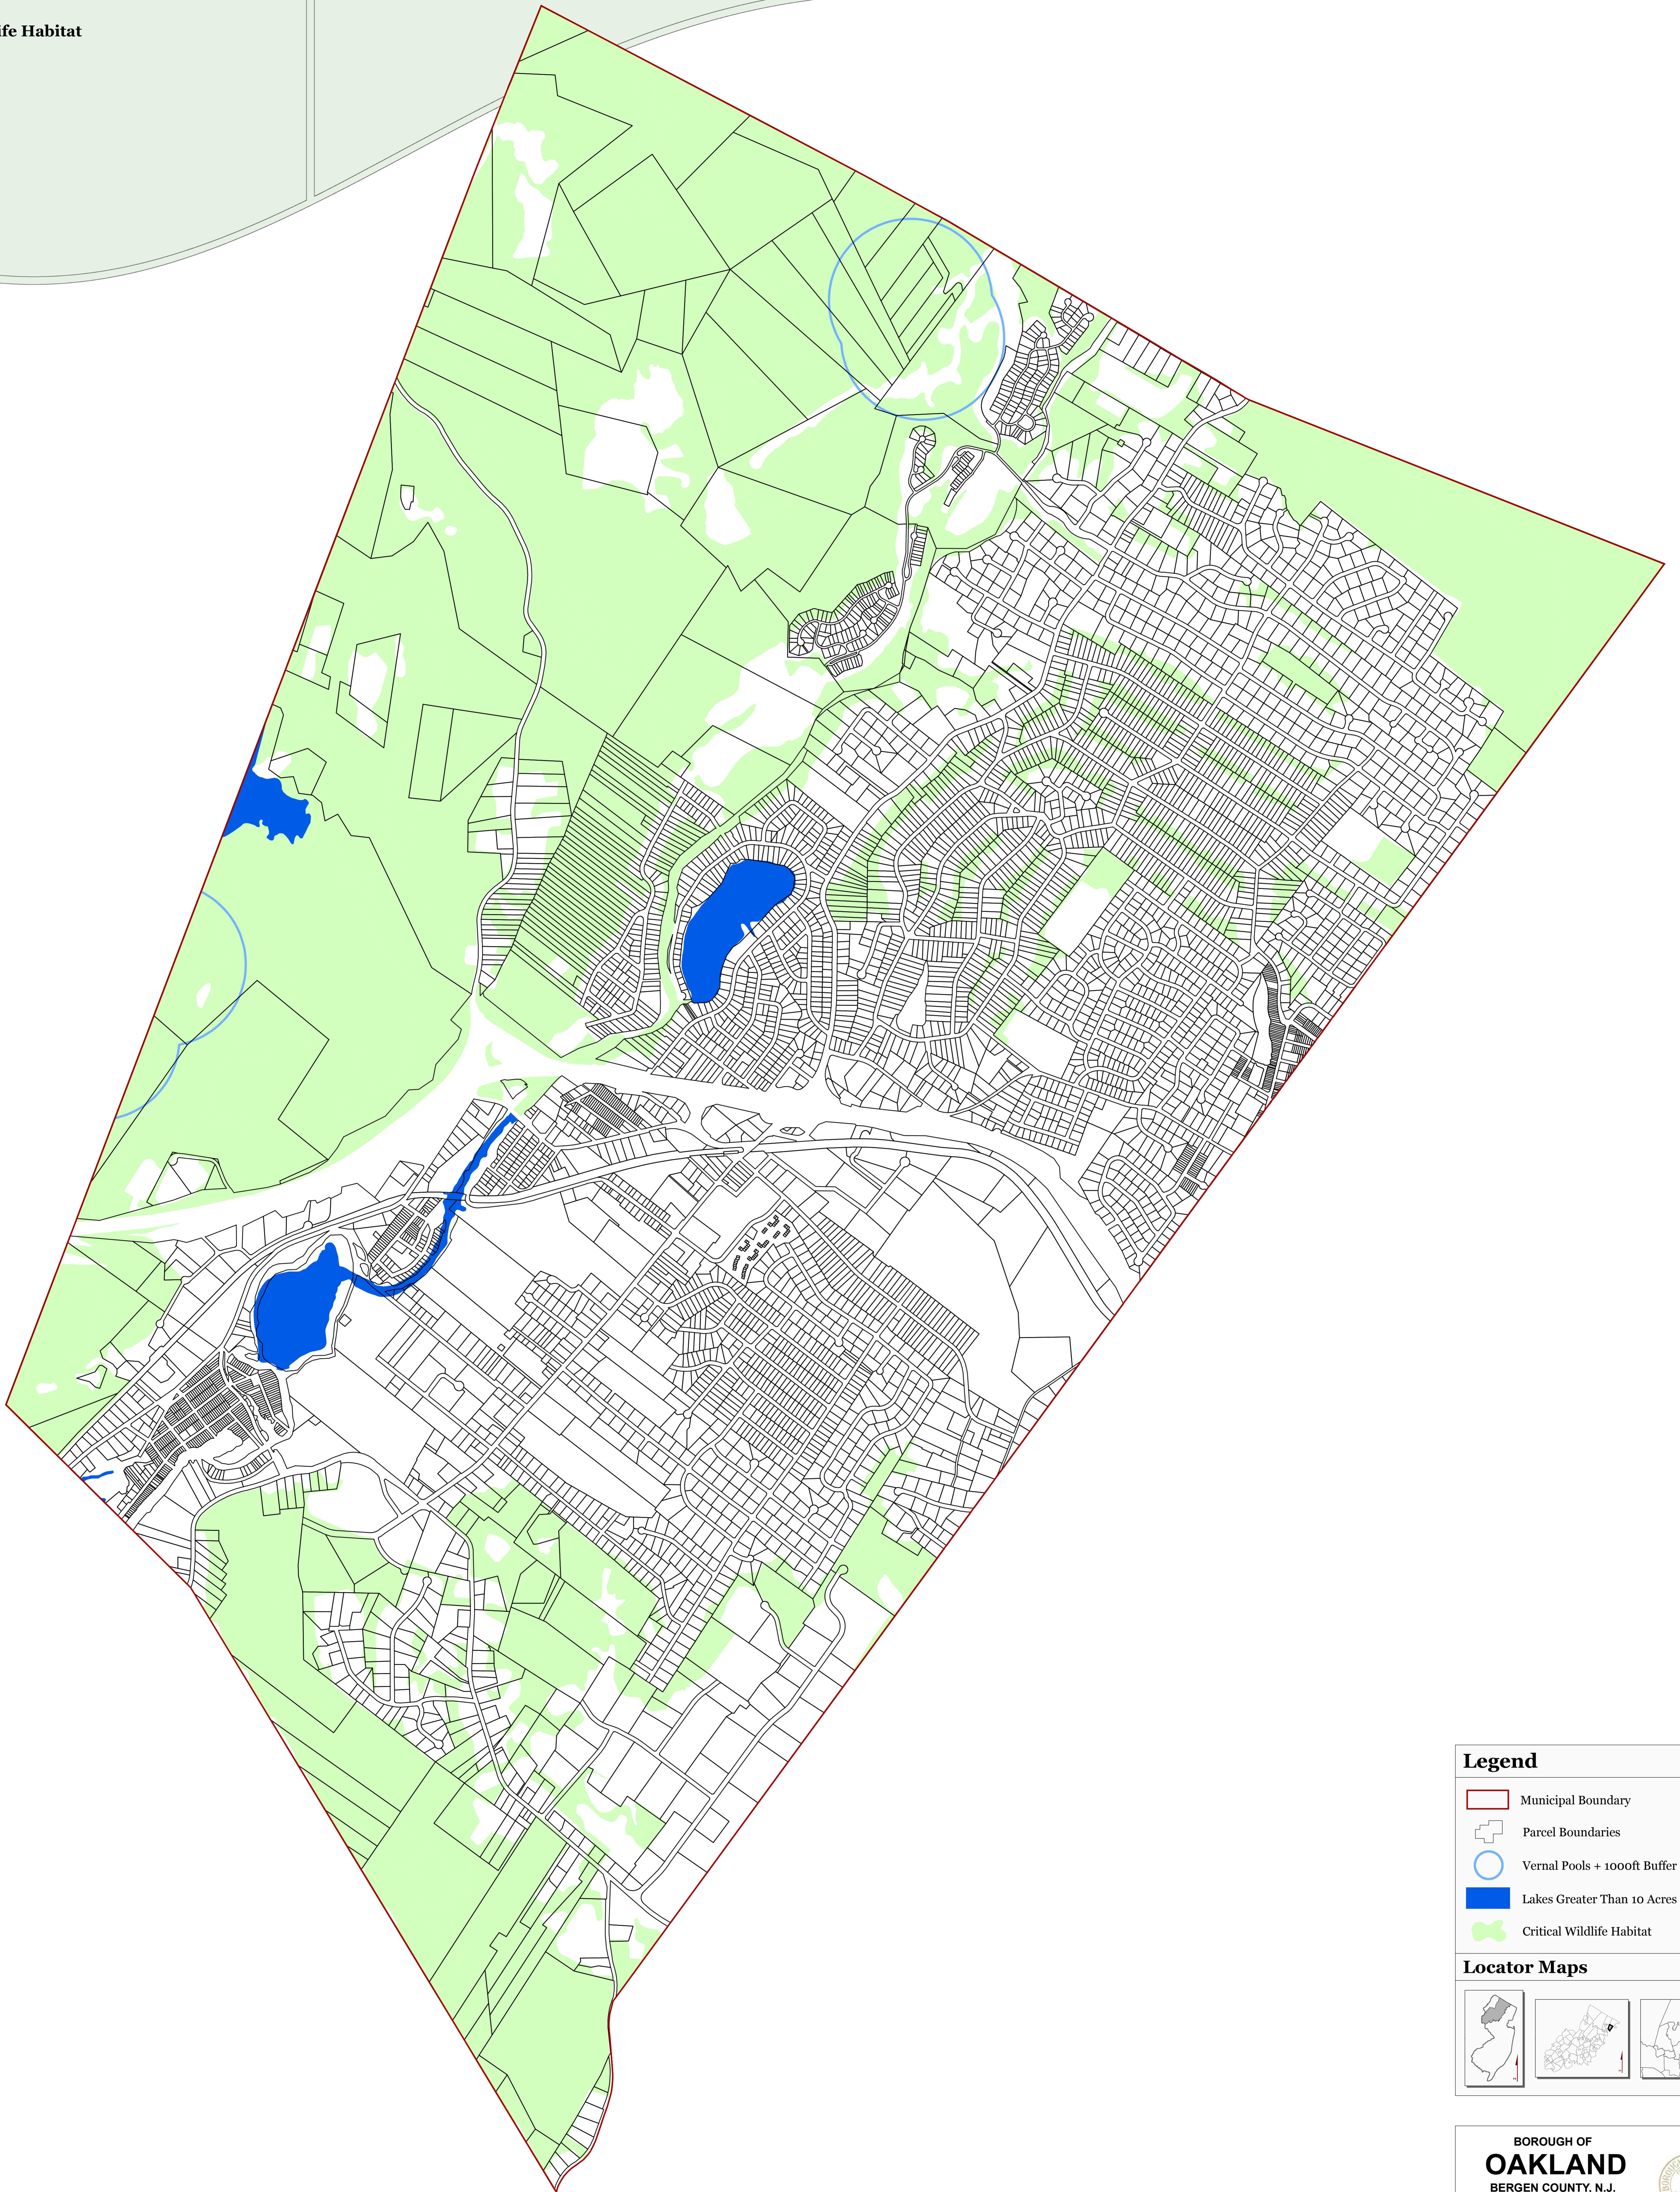

Exhibit 6:

BOROUGH OF OAKLAND, BERGEN COUNTY, NJ

Borough of Oakland Highlands Area

Critical Wildlife Habitat
Vernal Pools

Legend

- Municipal Boundary
- Parcel Boundaries
- Vernal Pools + 100ft Buffer
- Lakes Greater Than 10 Acres
- Critical Wildlife Habitat

Locator Maps