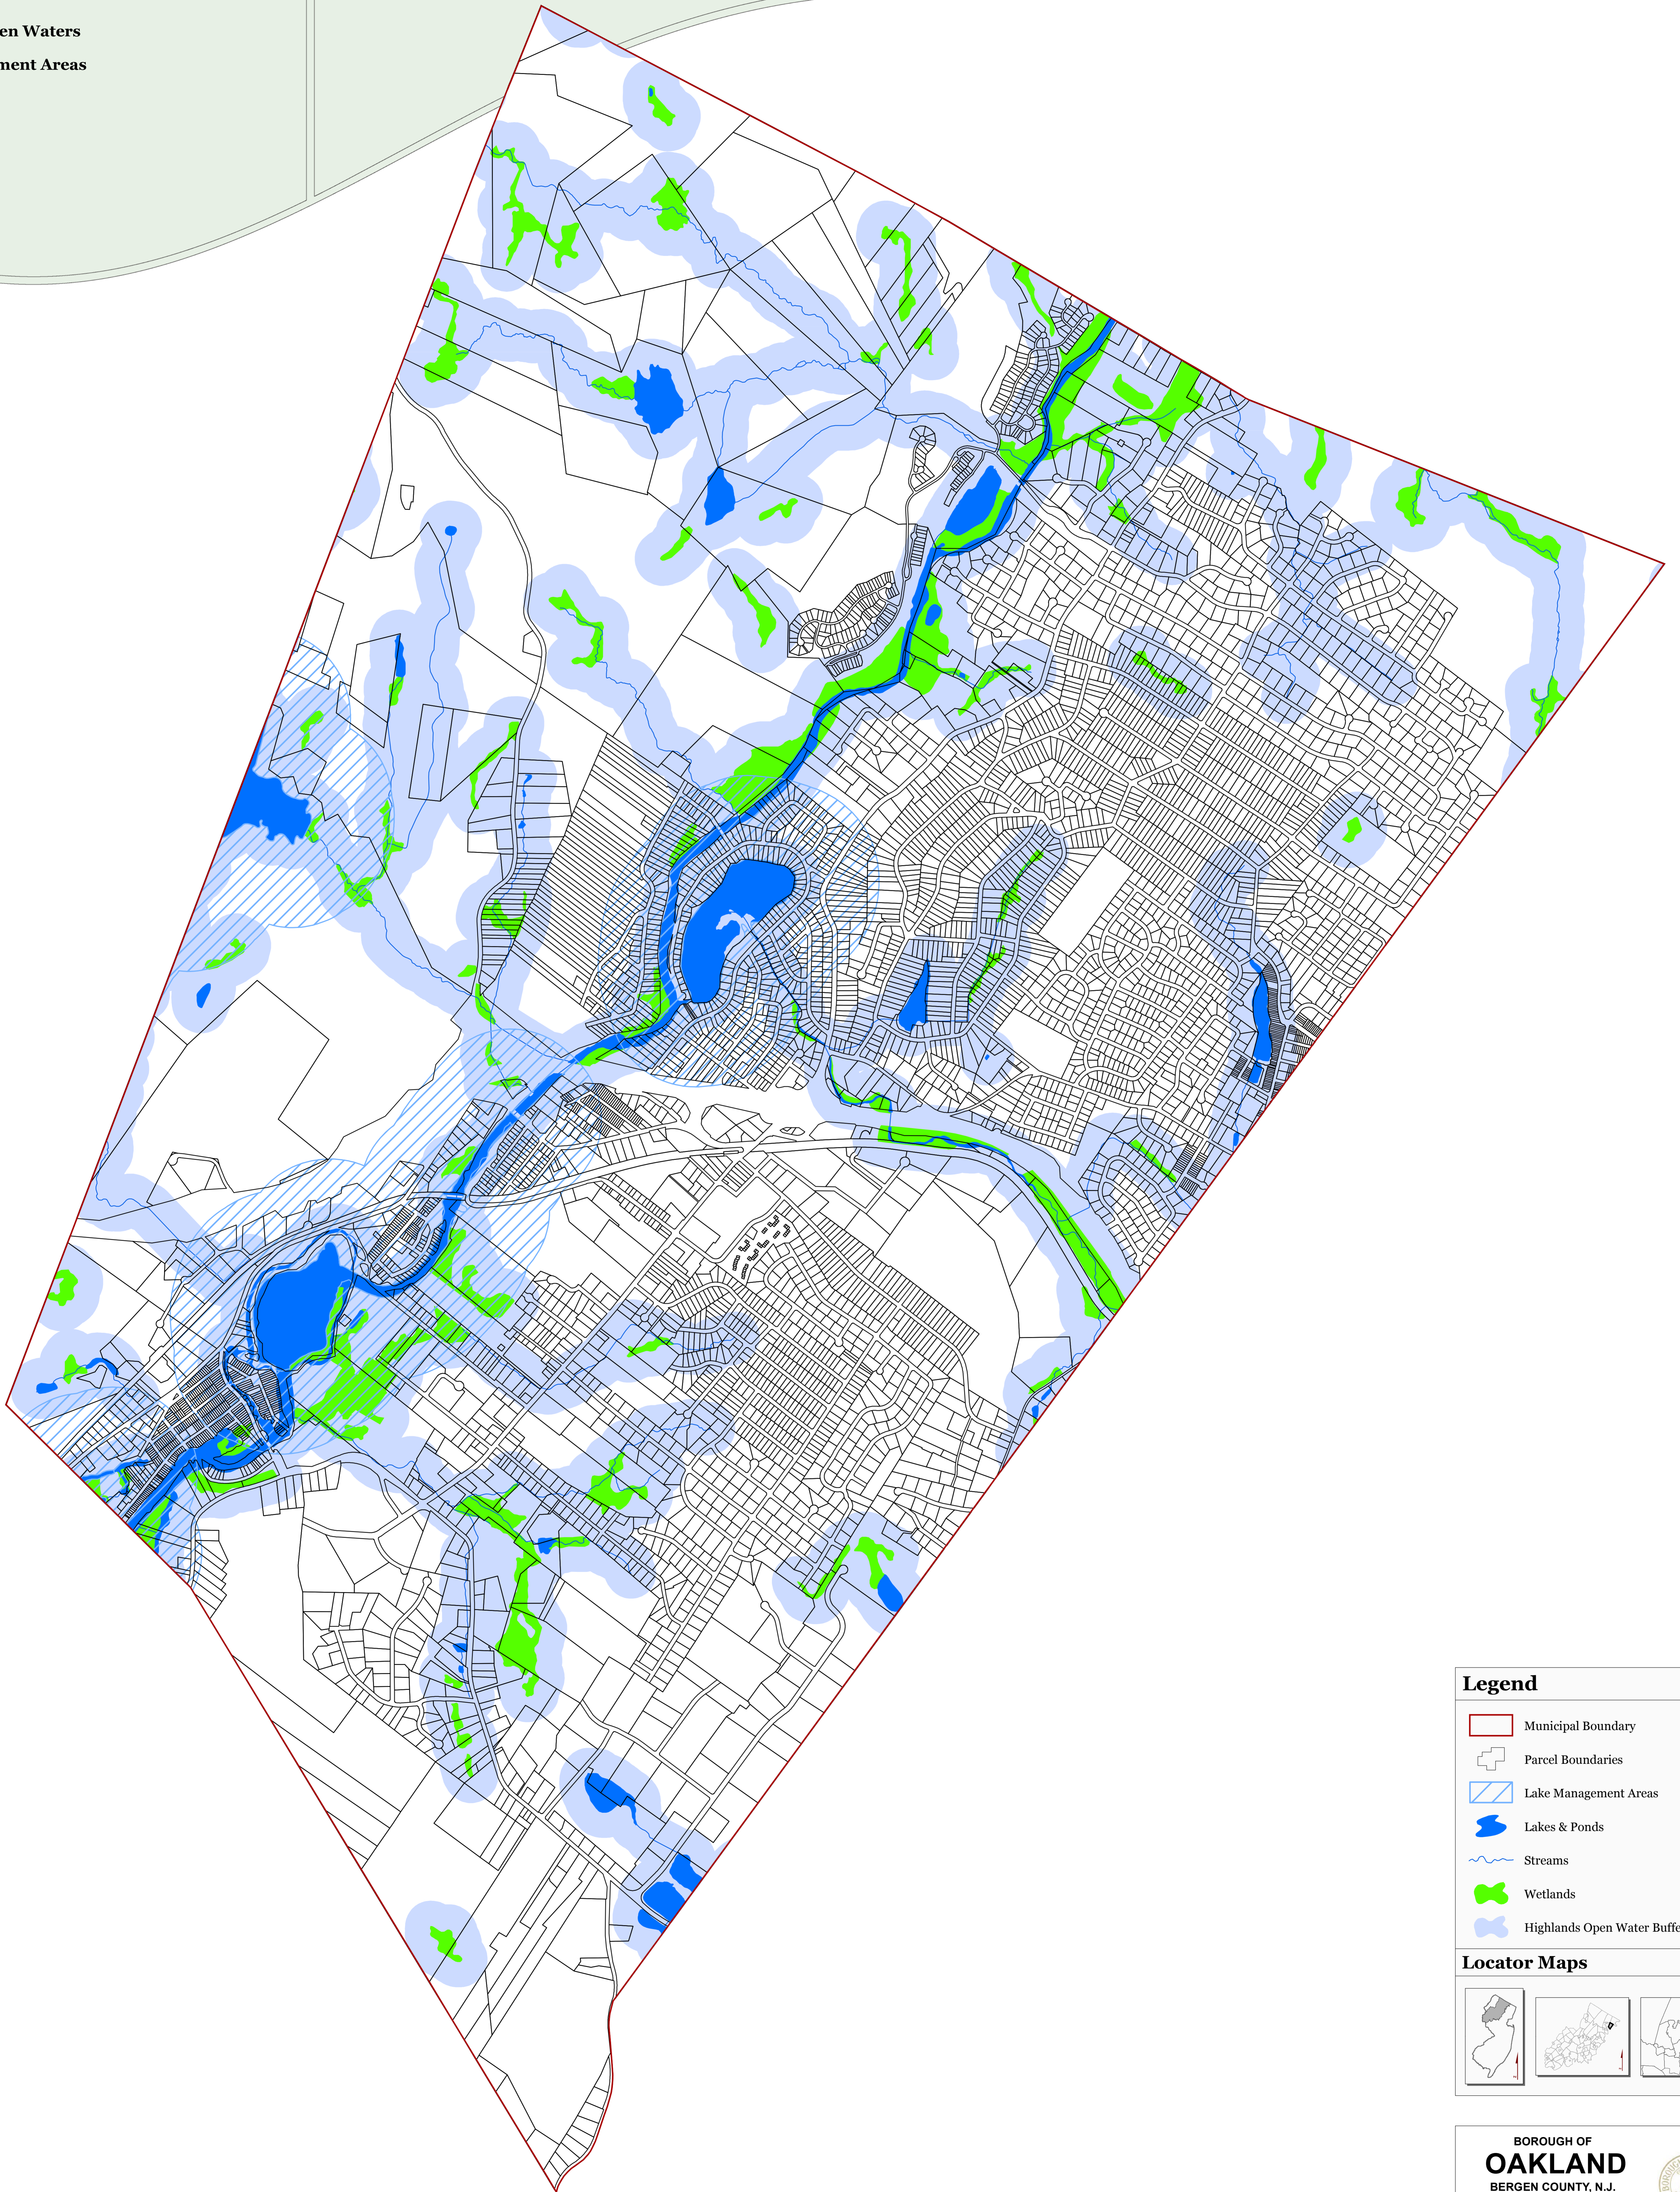

Locator Maps

Exhibit 2:

BOROUGH OF OAKLAND, BERGEN COUNTY, NJ

Borough of Oakland Highlands Area

Forest Resource Area

Total Forest Area

Legend

-  Municipal Boundary
-  Parcel Boundaries
-  Forest Resource Area
-  Lakes Greater Than 10 Acres
-  Total Forest Area

Locator Maps

Exhibit 3:

BOROUGH OF OAKLAND, BERGEN COUNTY, NJ

Borough of Oakland Highlands Area

Highlands Open Waters
Lake Management Areas

Legend

- Municipal Boundary
- Parcel Boundaries
- Lake Management Areas
- Lakes & Ponds
- Streams
- Wetlands
- Highlands Open Water Buffers (300ft)

Steep Slope Protection Area

Legend

- Municipal Boundary
- Parcel Boundaries
- Lakes Greater Than 10 Acres
- Steep Slope Protection Area
 - Severely Constrained
 - Moderately Constrained
 - Constrained/Limited Constrained

Locator Maps