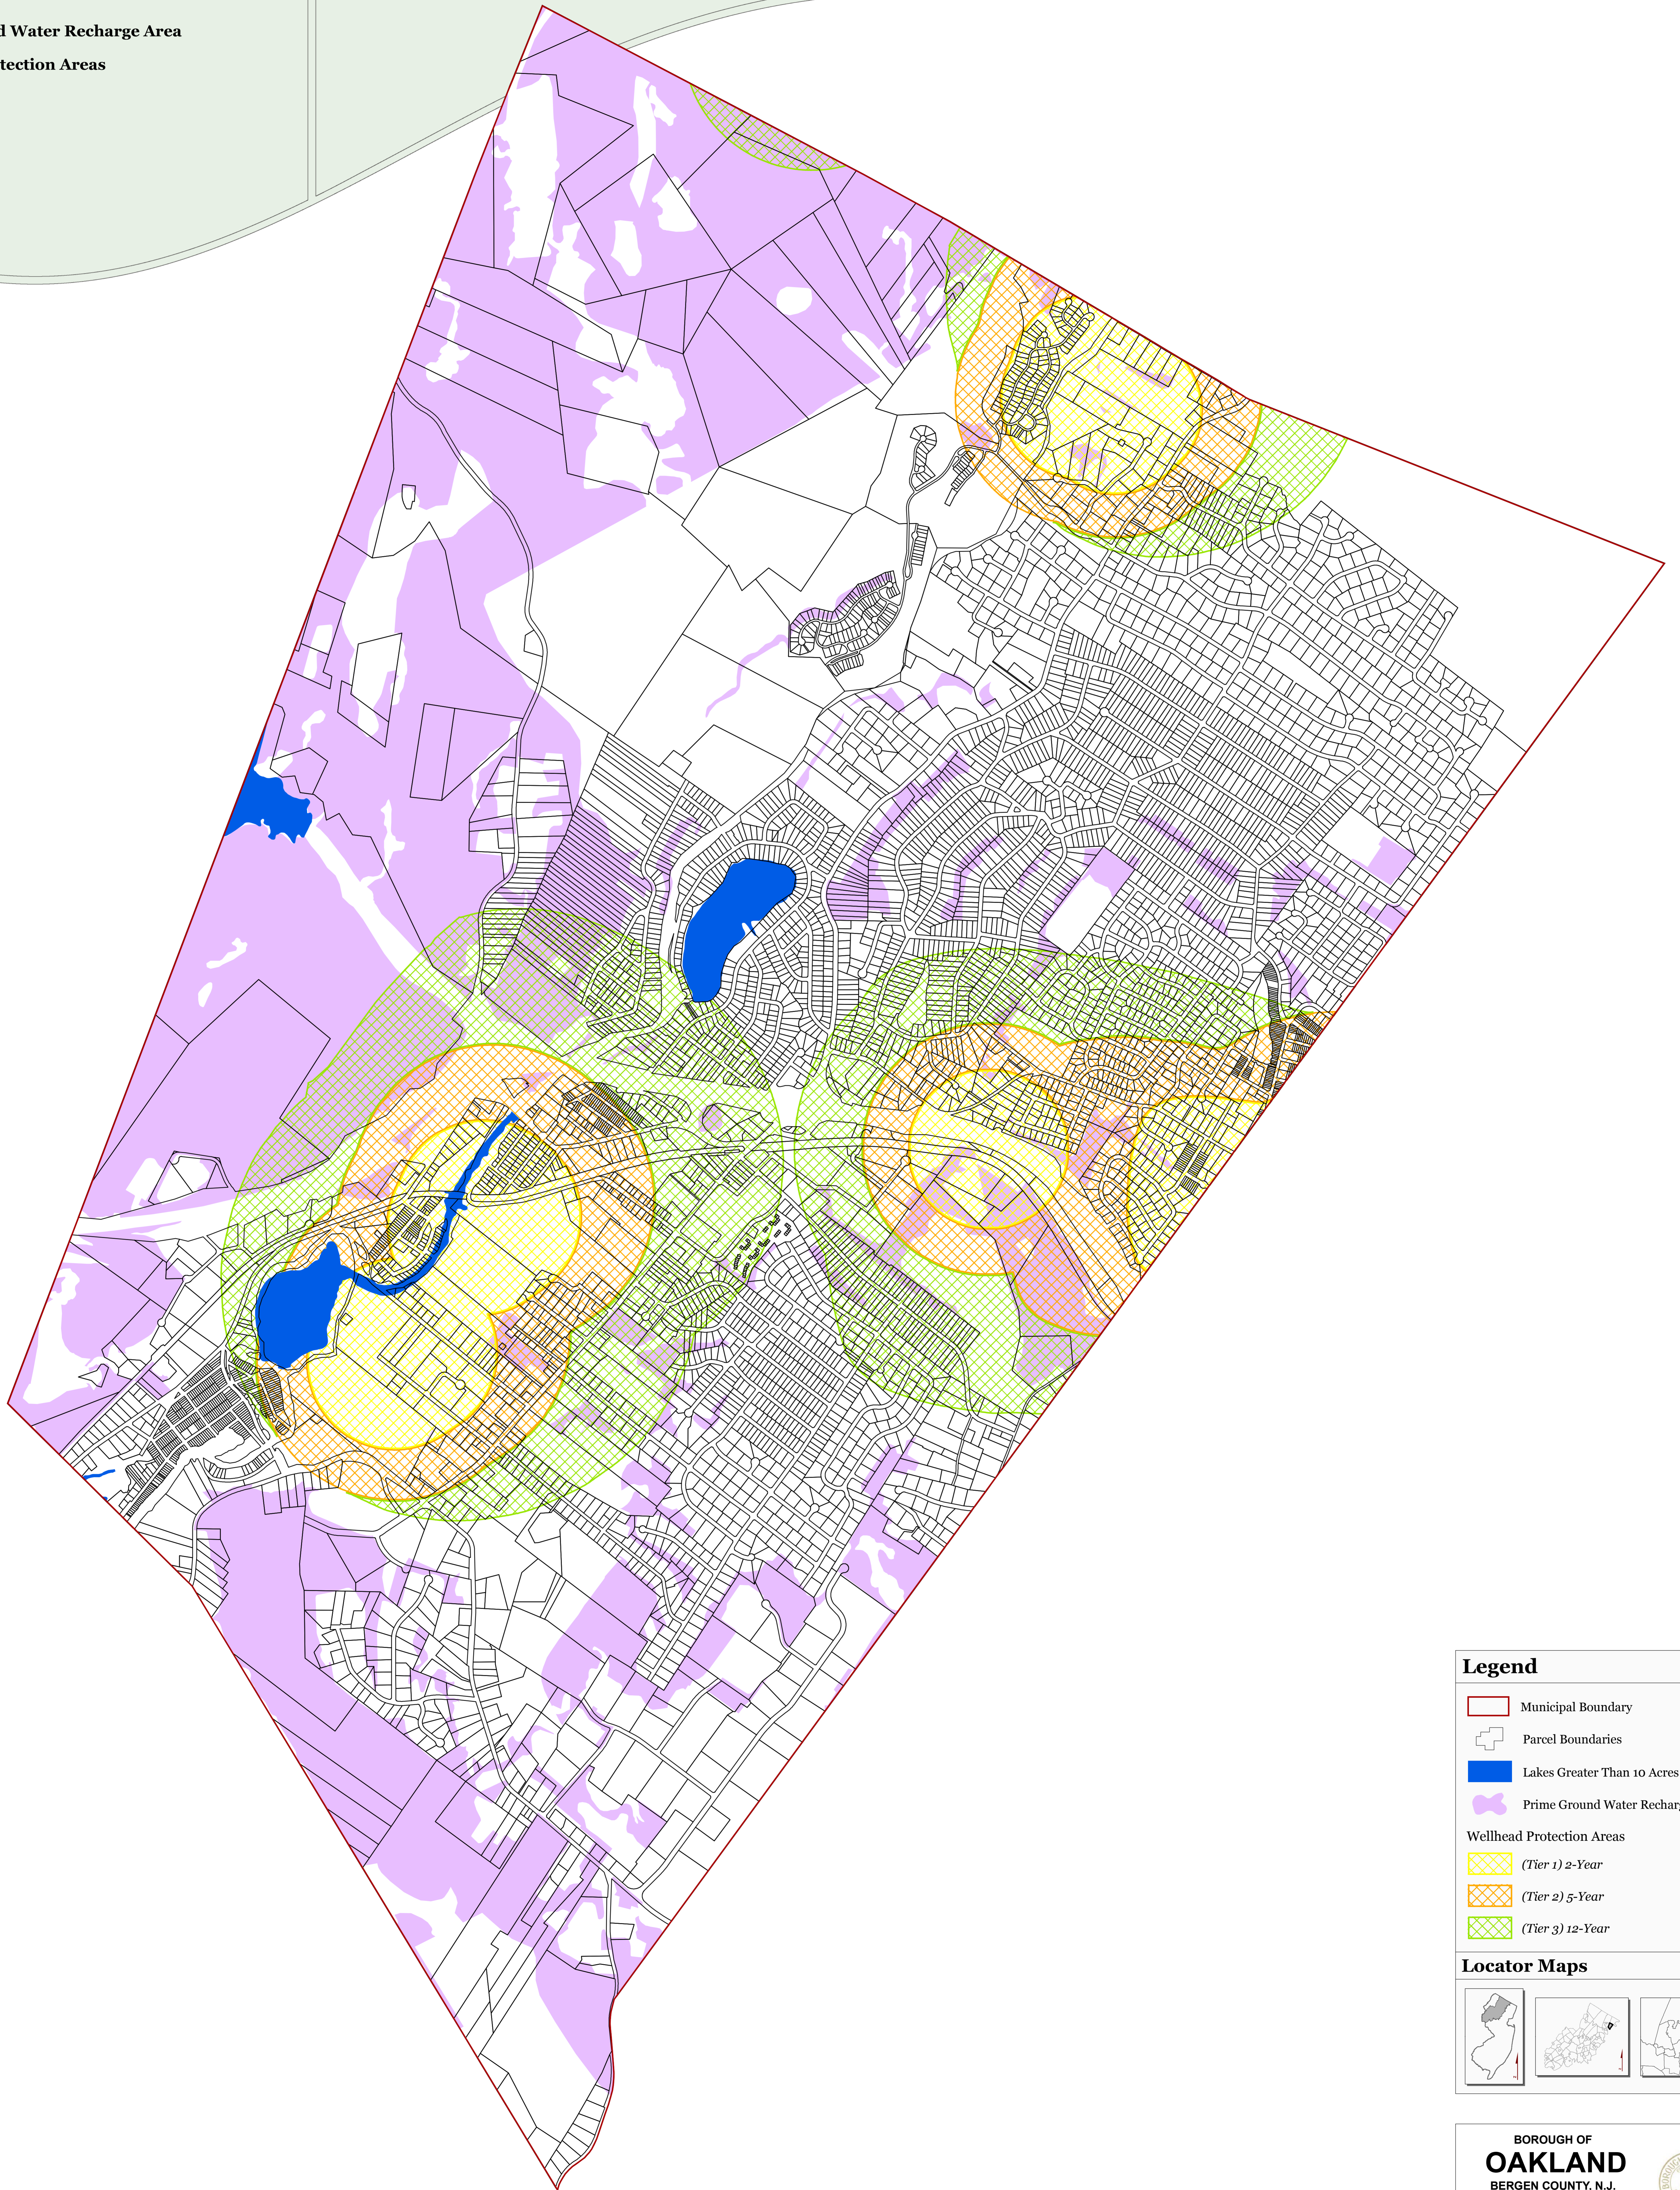

Exhibit 7:

BOROUGH OF OAKLAND, BERGEN COUNTY, NJ

Borough of Oakland Highlands Area

Prime Ground Water Recharge Area
Wellhead Protection Areas

Legend

- Municipal Boundary
- Parcel Boundaries
- Lakes Greater Than 10 Acres
- Prime Ground Water Recharge Areas
- Wellhead Protection Areas
  - (Tier 1) 2-Year
  - (Tier 2) 5-Year
  - (Tier 3) 12-Year

Locator Maps