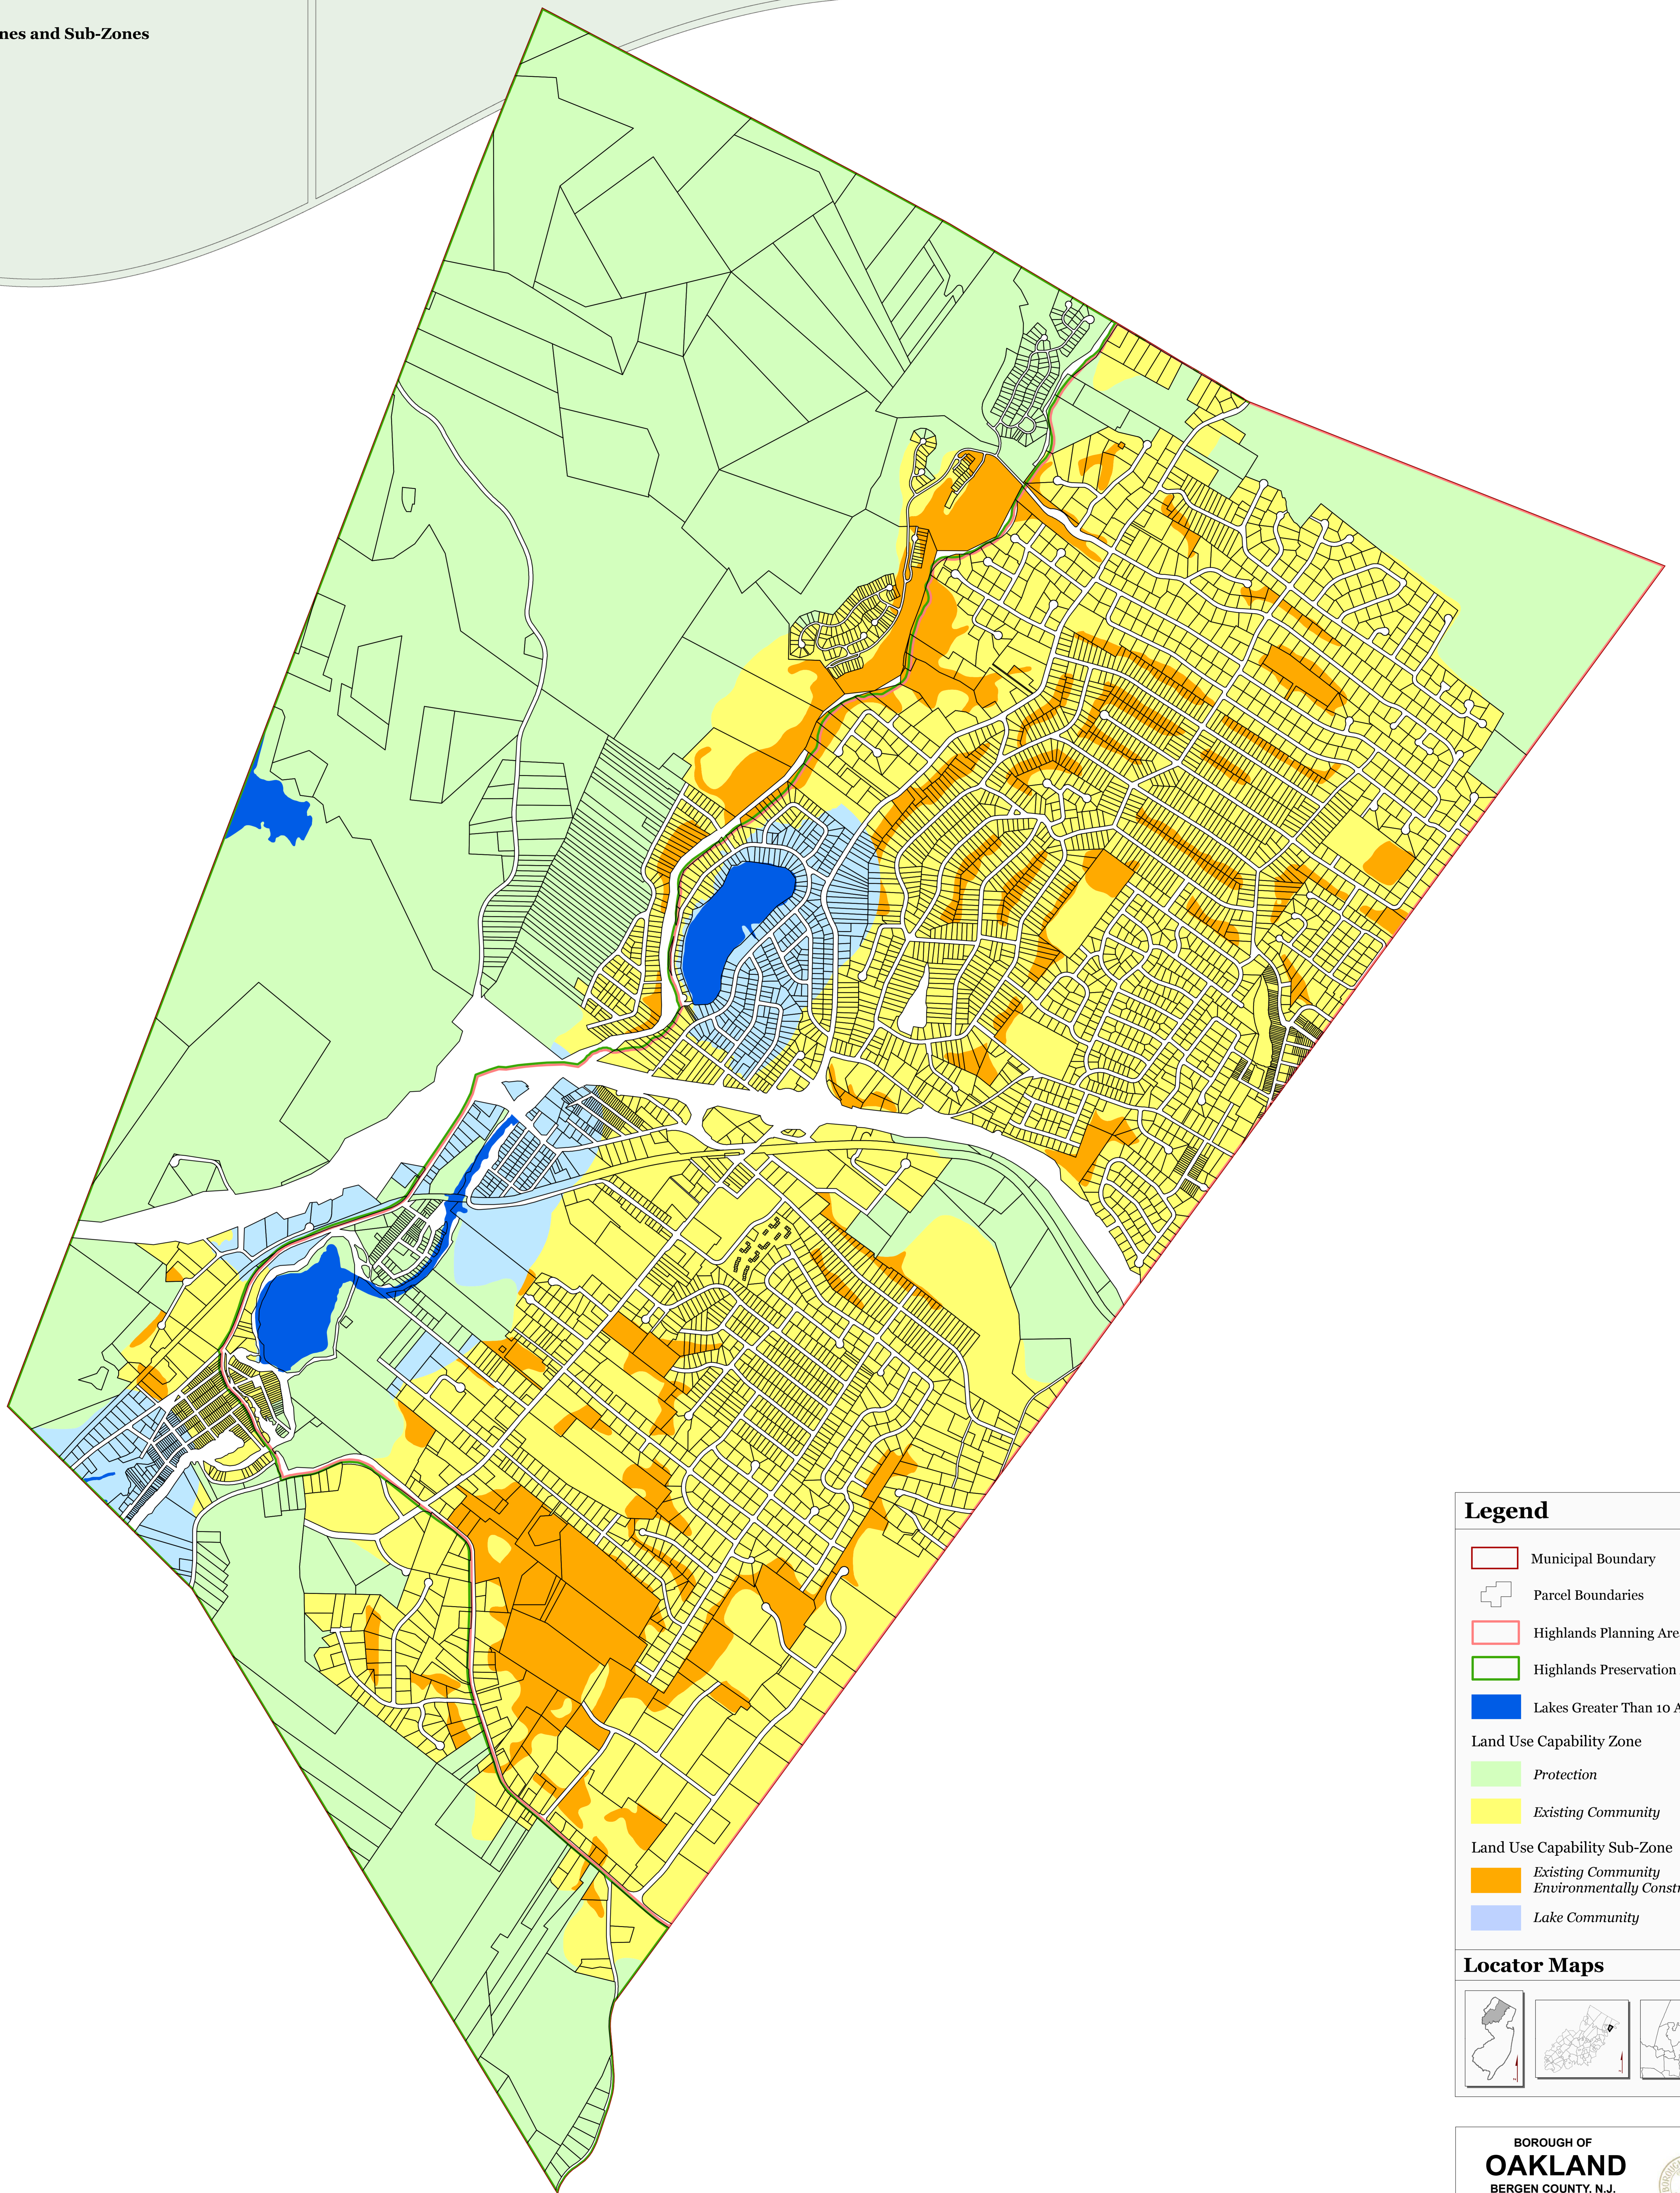

Exhibit 1:

BOROUGH OF OAKLAND, BERGEN COUNTY, NJ

Borough of Oakland Highlands Area

Highlands Zones and Sub-Zones

Legend

- Municipal Boundary
- Parcel Boundaries
- Highlands Planning Area
- Highlands Preservation Area
- Lakes Greater Than 10 Acres
- Land Use Capability Zone
 - Protection
 - Existing Community
- Land Use Capability Sub-Zone
 - Existing Community Environmentally Constrained
 - Lake Community

Locator Maps

Exhibit 2:

BOROUGH OF OAKLAND, BERGEN COUNTY, NJ

Borough of Oakland Highlands Area

Forest Resource Area

Total Forest Area

Legend

-  Municipal Boundary
-  Parcel Boundaries
-  Forest Resource Area
-  Lakes Greater Than 10 Acres
-  Total Forest Area

Steep Slope Protection Area

Legend

- Municipal Boundary
- Parcel Boundaries
- Lakes Greater Than 10 Acres
- Steep Slope Protection Area
 - Severely Constrained
 - Moderately Constrained
 - Constrained/Limited Constrained

Locator Maps