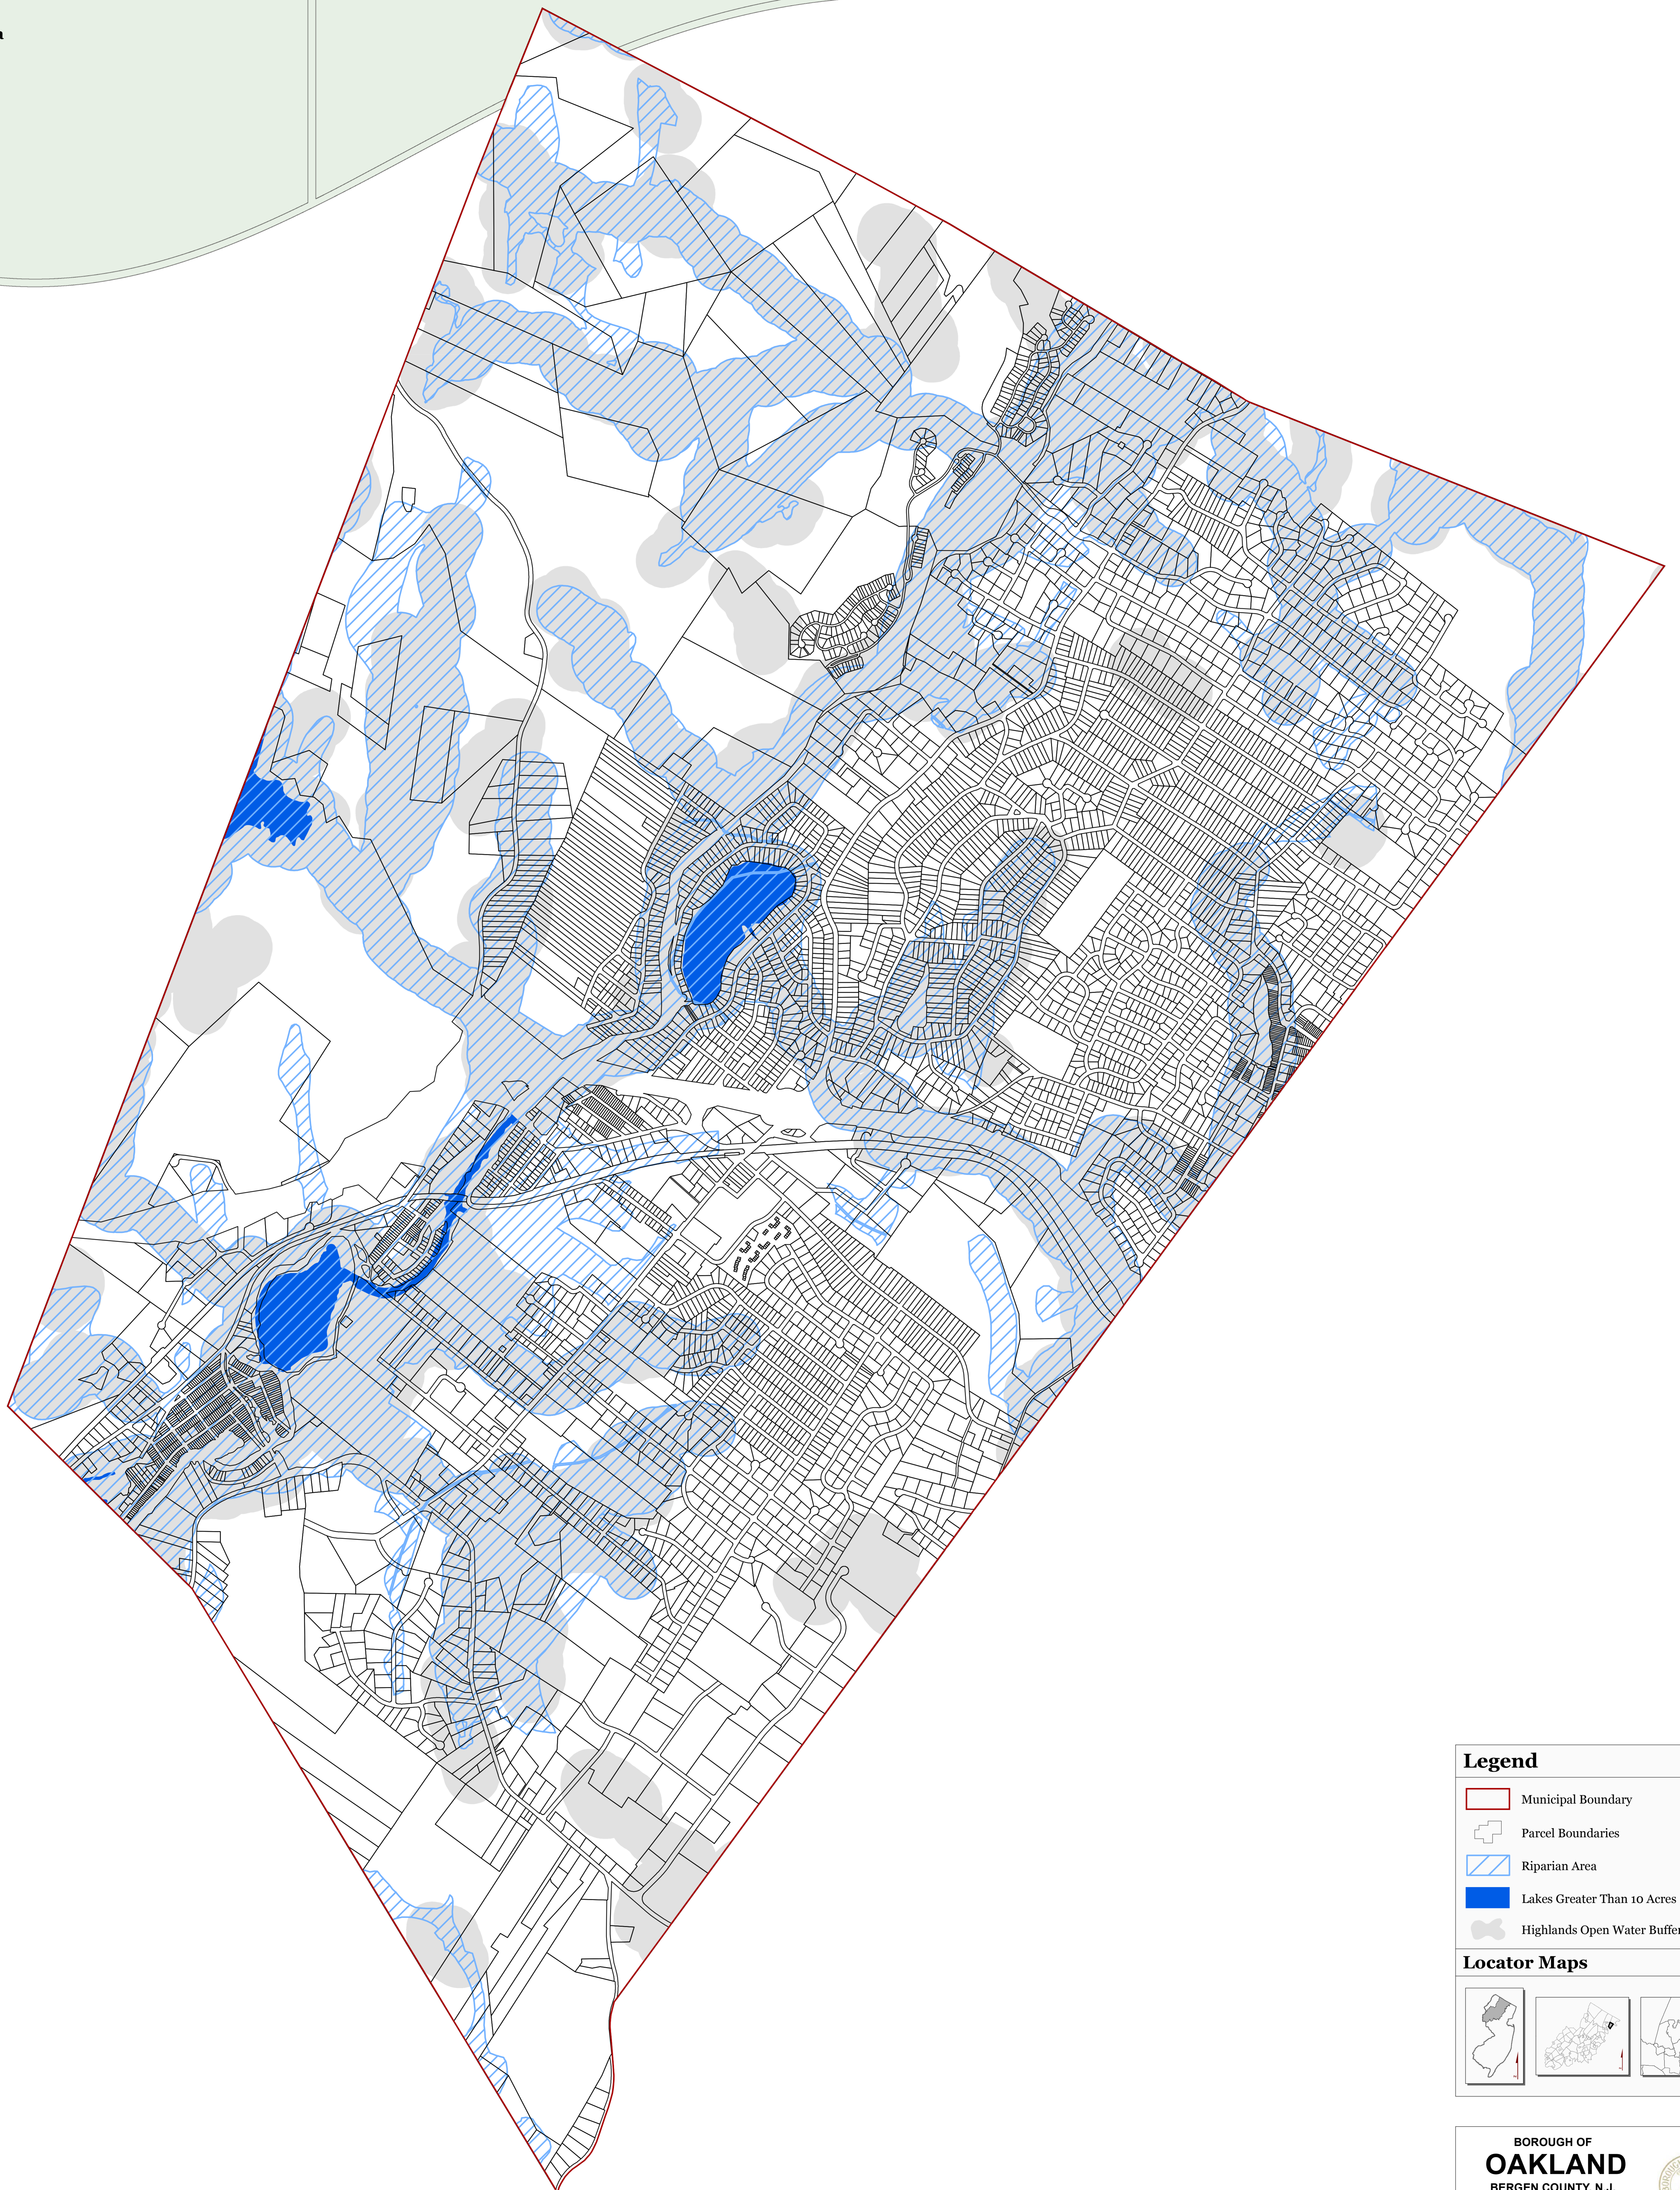

Exhibit 4:

BOROUGH OF OAKLAND, BERGEN COUNTY, NJ

Borough of Oakland Highlands Area

Riparian Area

Legend

- Municipal Boundary
- Parcel Boundaries
- Riparian Area
- Lakes Greater Than 10 Acres
- Highlands Open Water Buffers (300ft)

Locator Maps