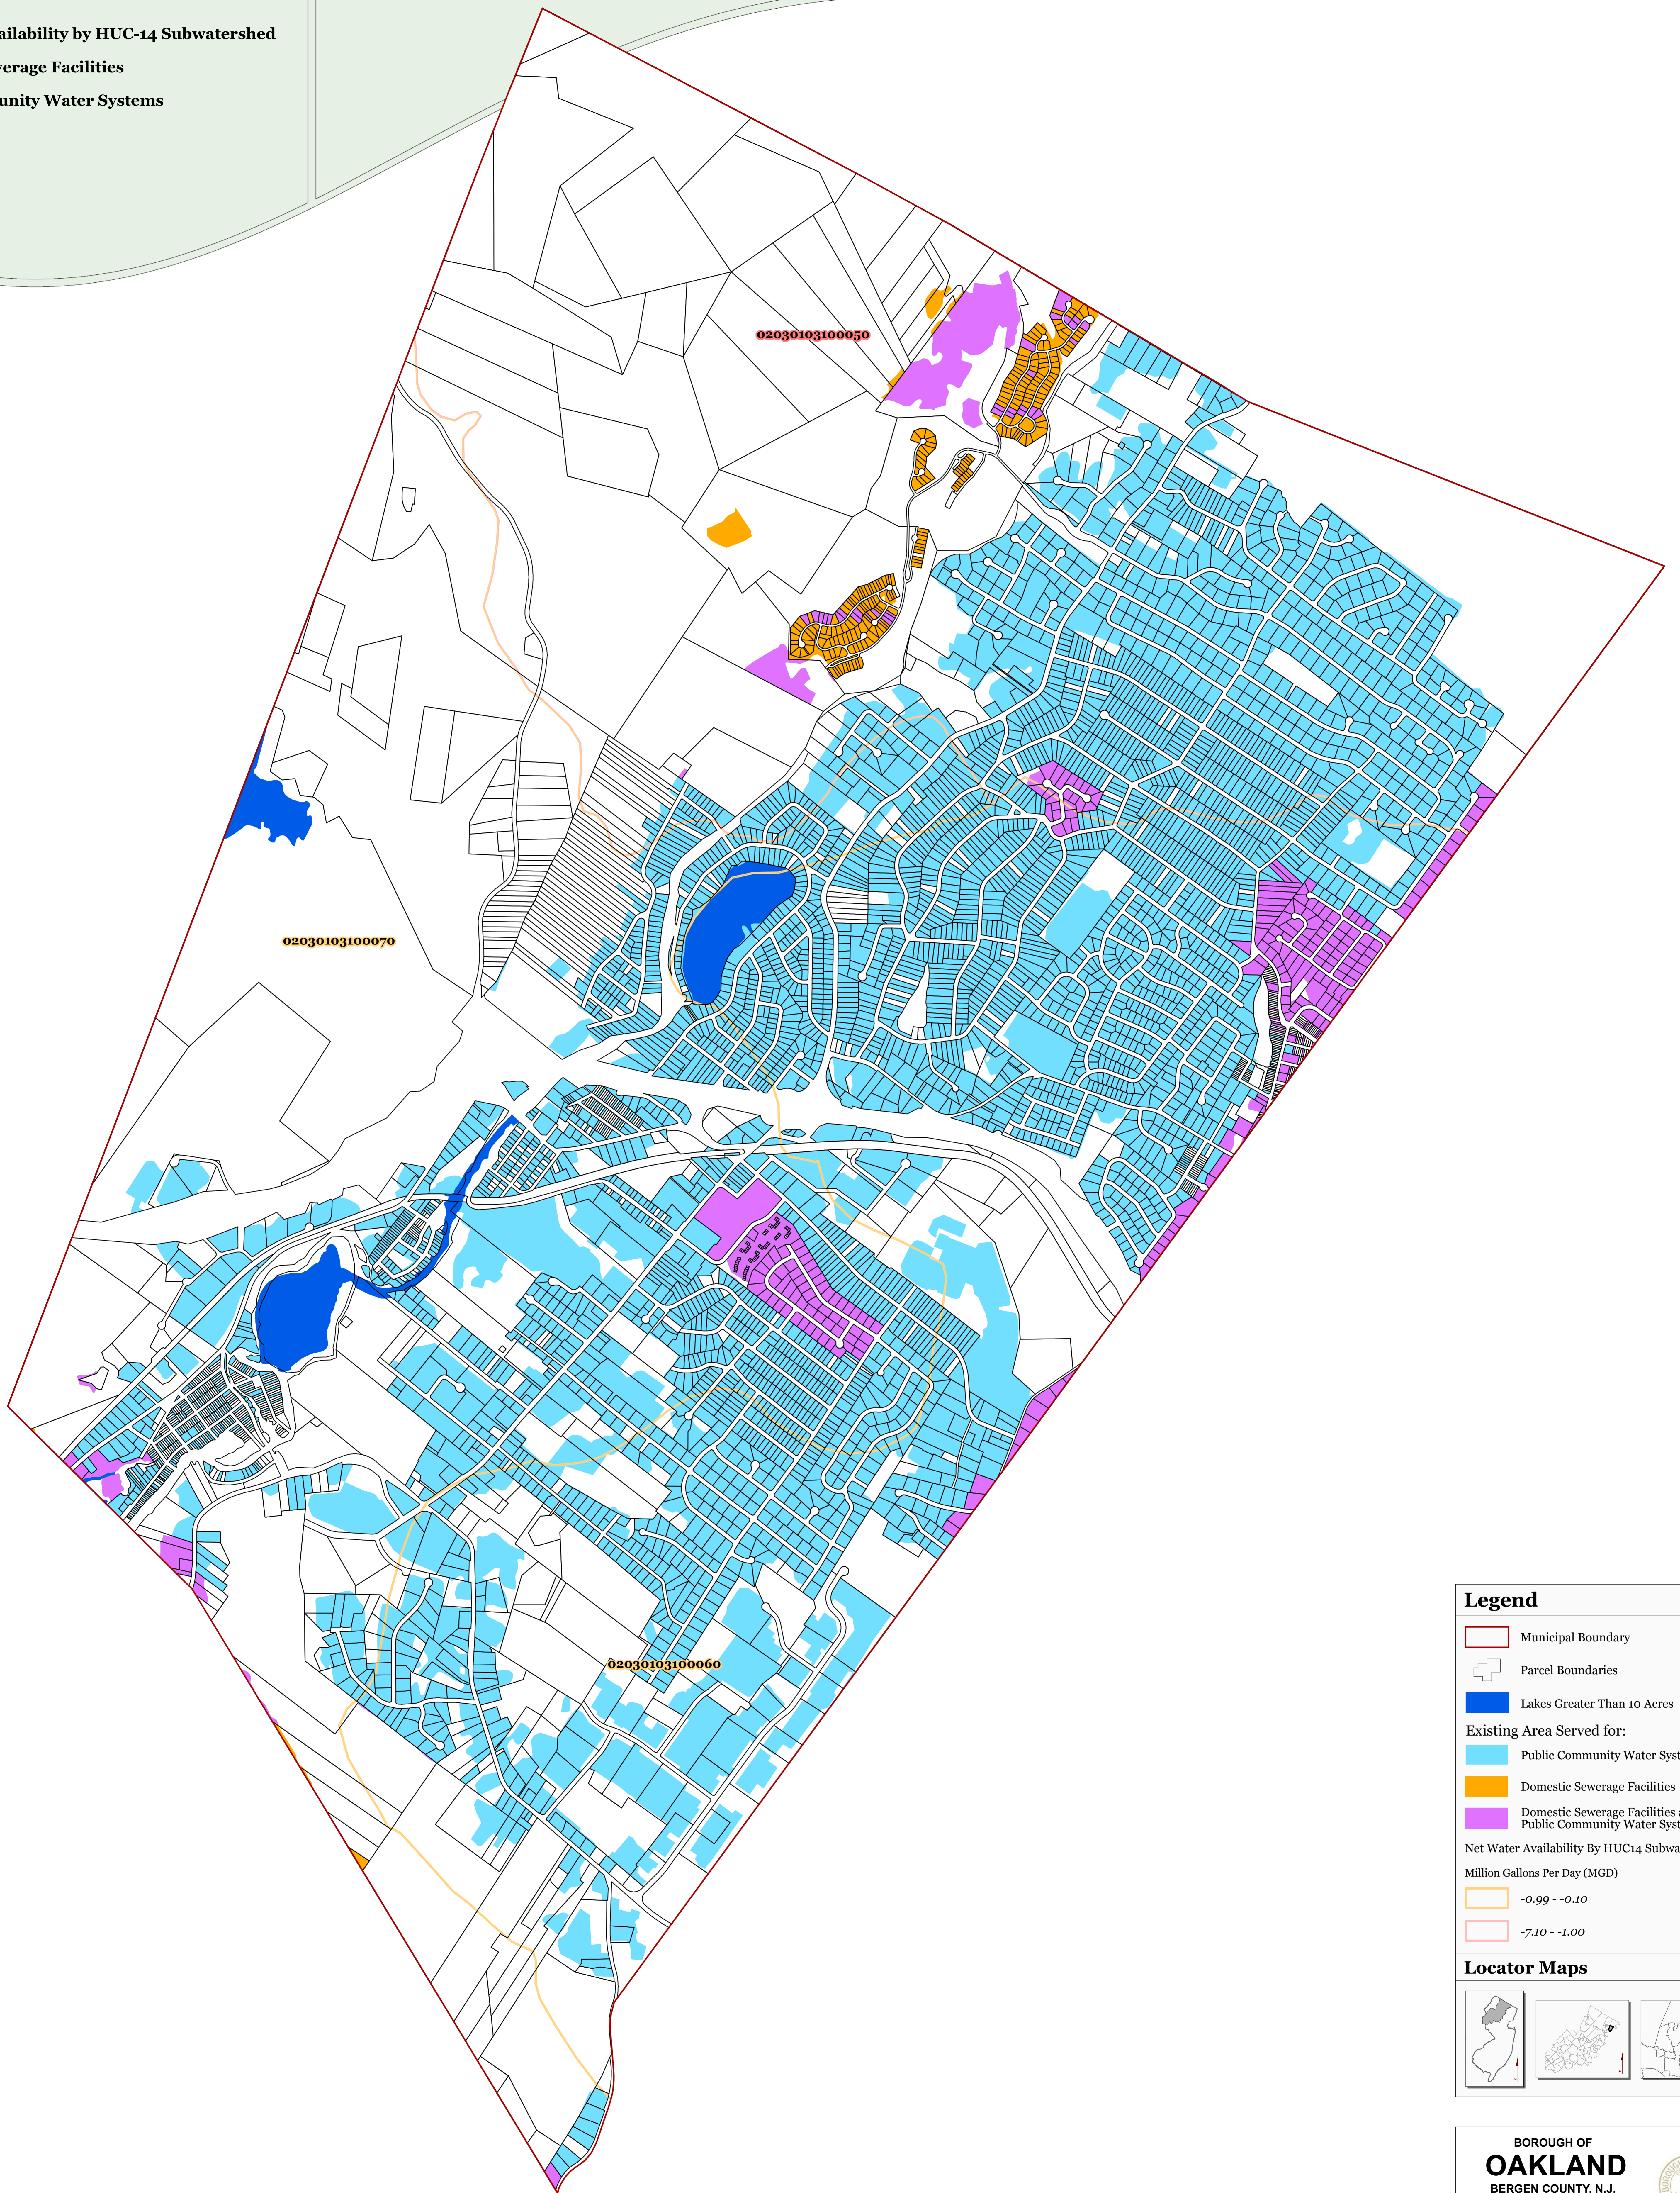

Exhibit 9:

BOROUGH OF OAKLAND, BERGEN COUNTY, NJ

Borough of Oakland Highlands Area

Net Water Availability by HUC-14 Subwatershed
Domestic Sewerage Facilities
Public Community Water Systems

Legend

- Municipal Boundary
- Parcel Boundaries
- Lakes Greater Than 10 Acres
- Existing Area Served for:
  - Public Community Water Systems
  - Domestic Sewerage Facilities
  - Domestic Sewerage Facilities and Public Community Water Systems
- Net Water Availability By HUC14 Subwatershed
  Million Gallons Per Day (MGD)
  - -0.99 - -0.10
  - -7.10 - -1.00

Locator Maps