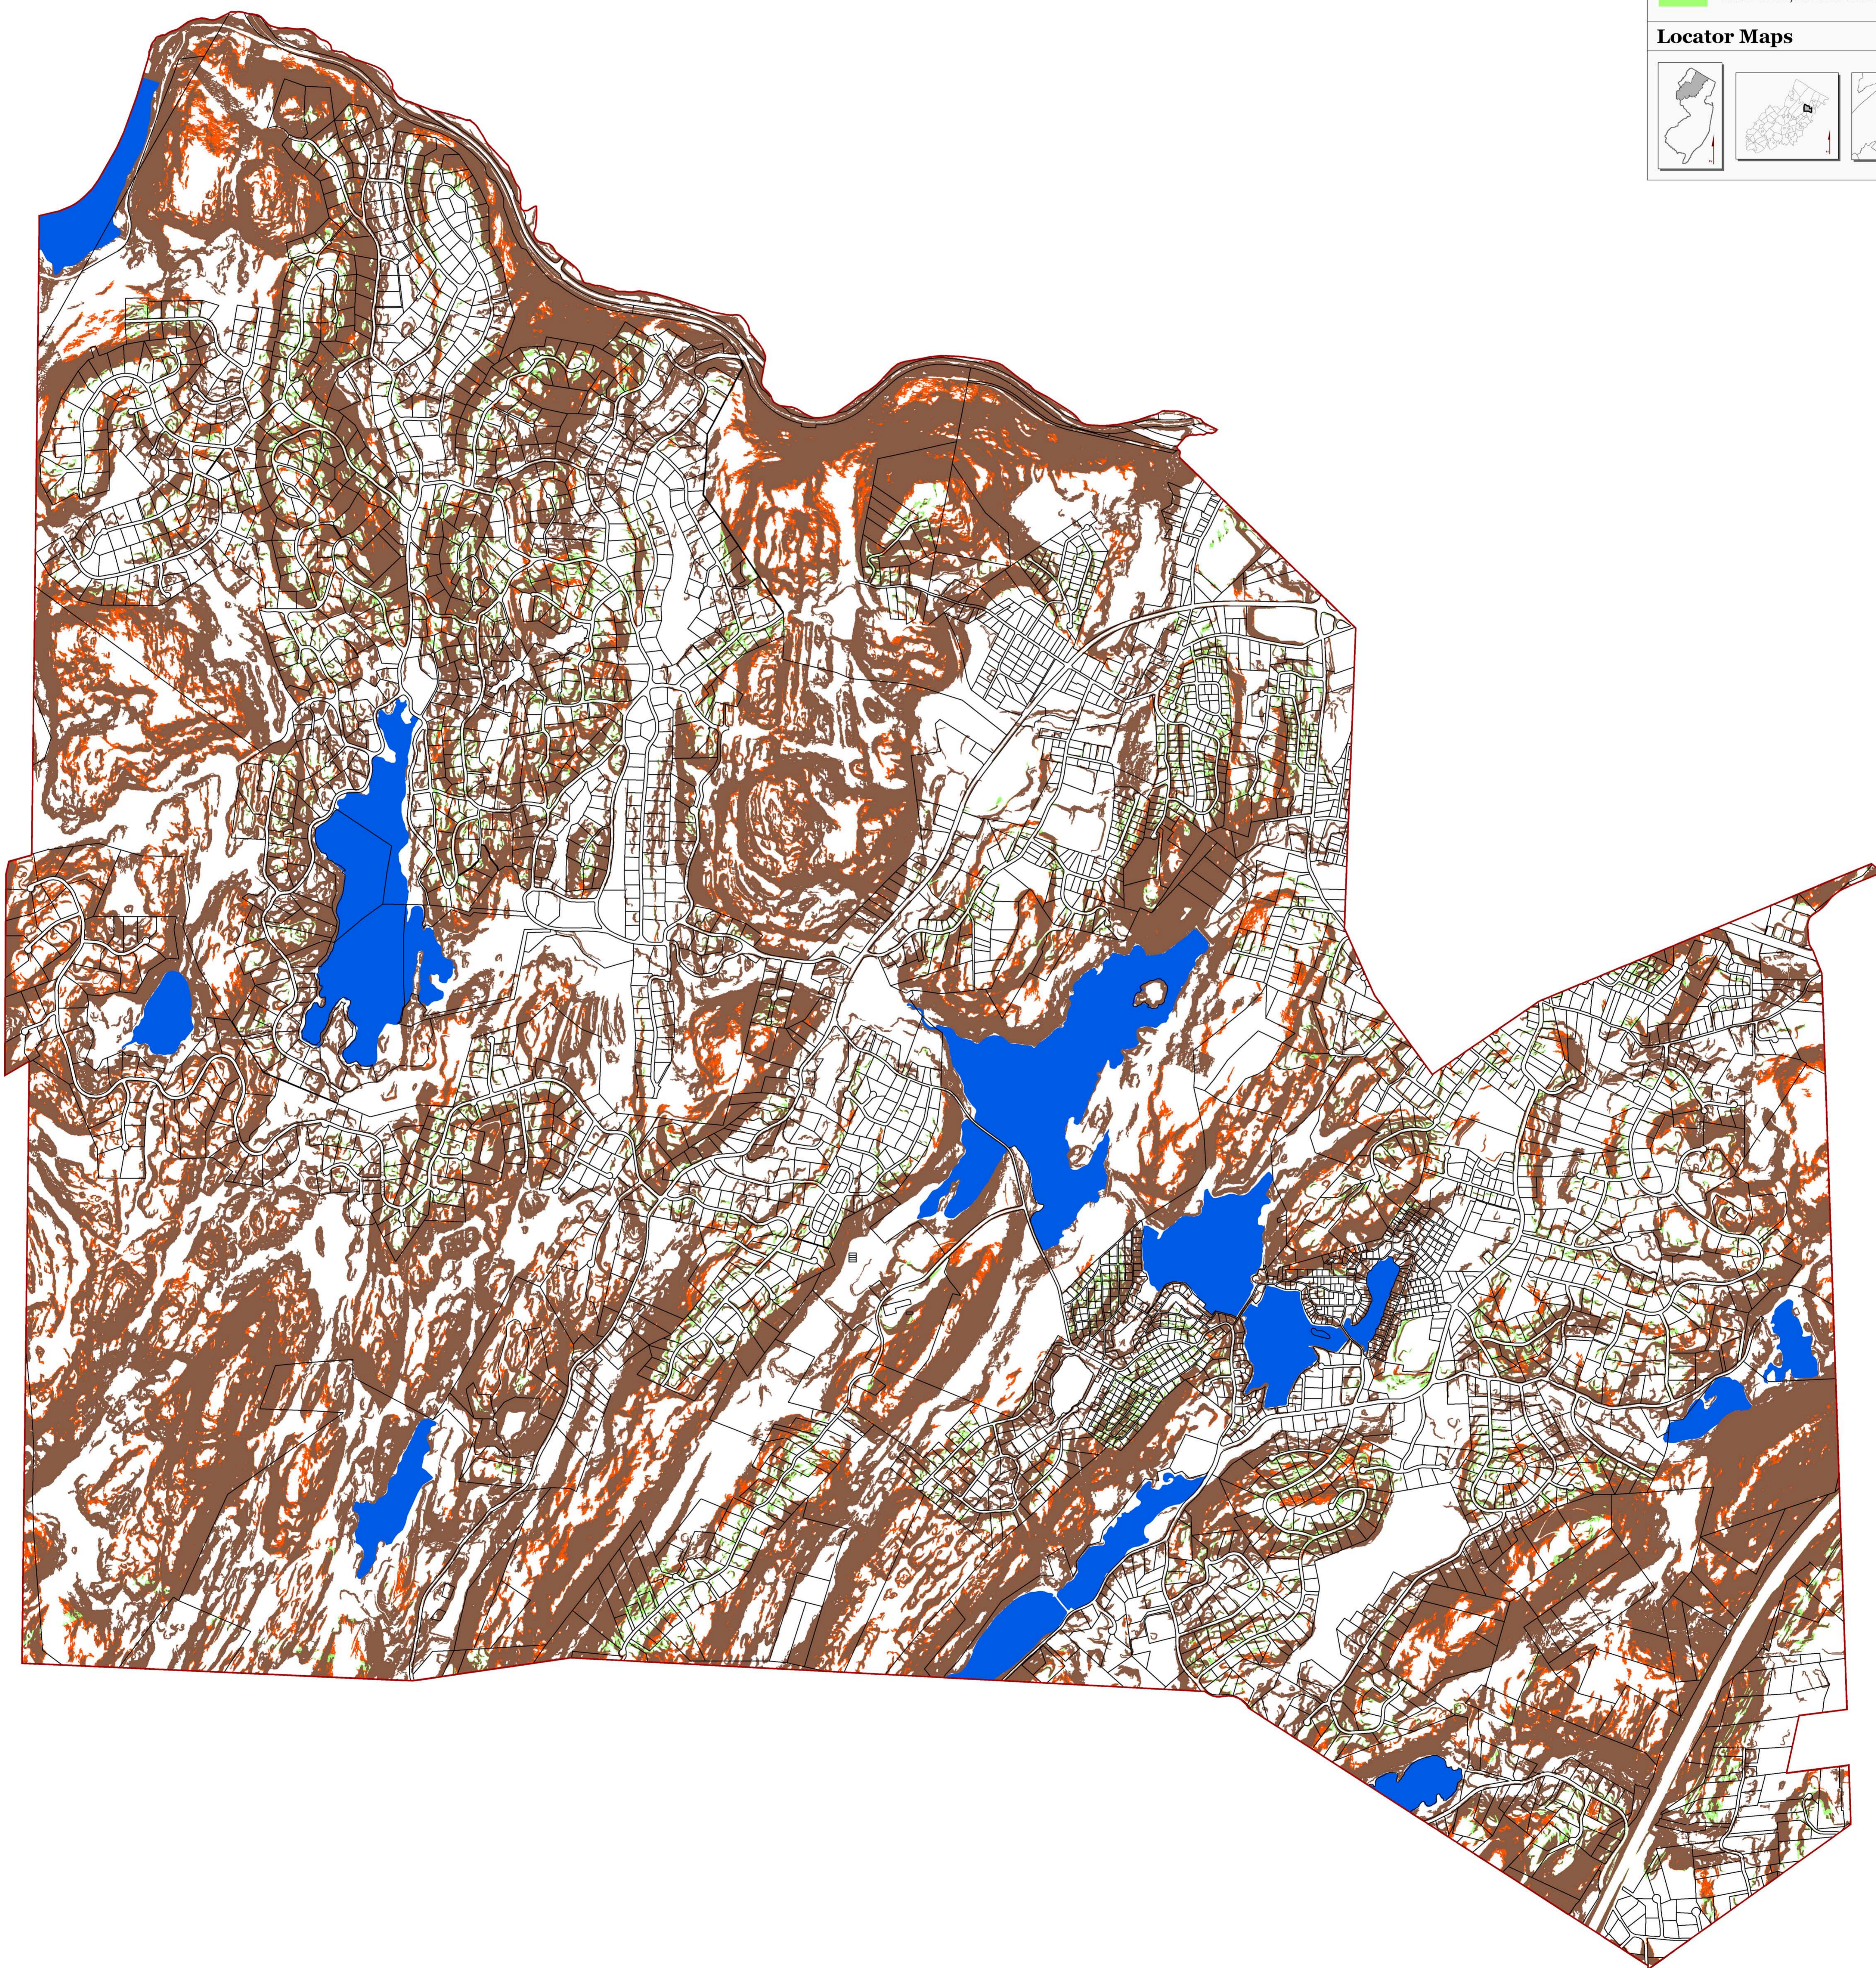

Exhibit 5:

BOROUGH OF KINNELON, MORRIS COUNTY, NJ

Borough of Kinnelon Highlands Area

Steep Slope Protection Area

Legend

- Municipal Boundary
- Parcel Boundaries
- Lakes Greater Than 10 Acres
- Steep Slope Protection Area
  - Severely Constrained
  - Moderately Constrained
  - Constrained/Limited Constrained

Locator Maps

BOROUGH OF
KINNELON
MORRIS COUNTY, N.J.

MAP PREPARED BY THE NEW JERSEY
HIGHLANDS COUNCIL, AUGUST 6, 2010