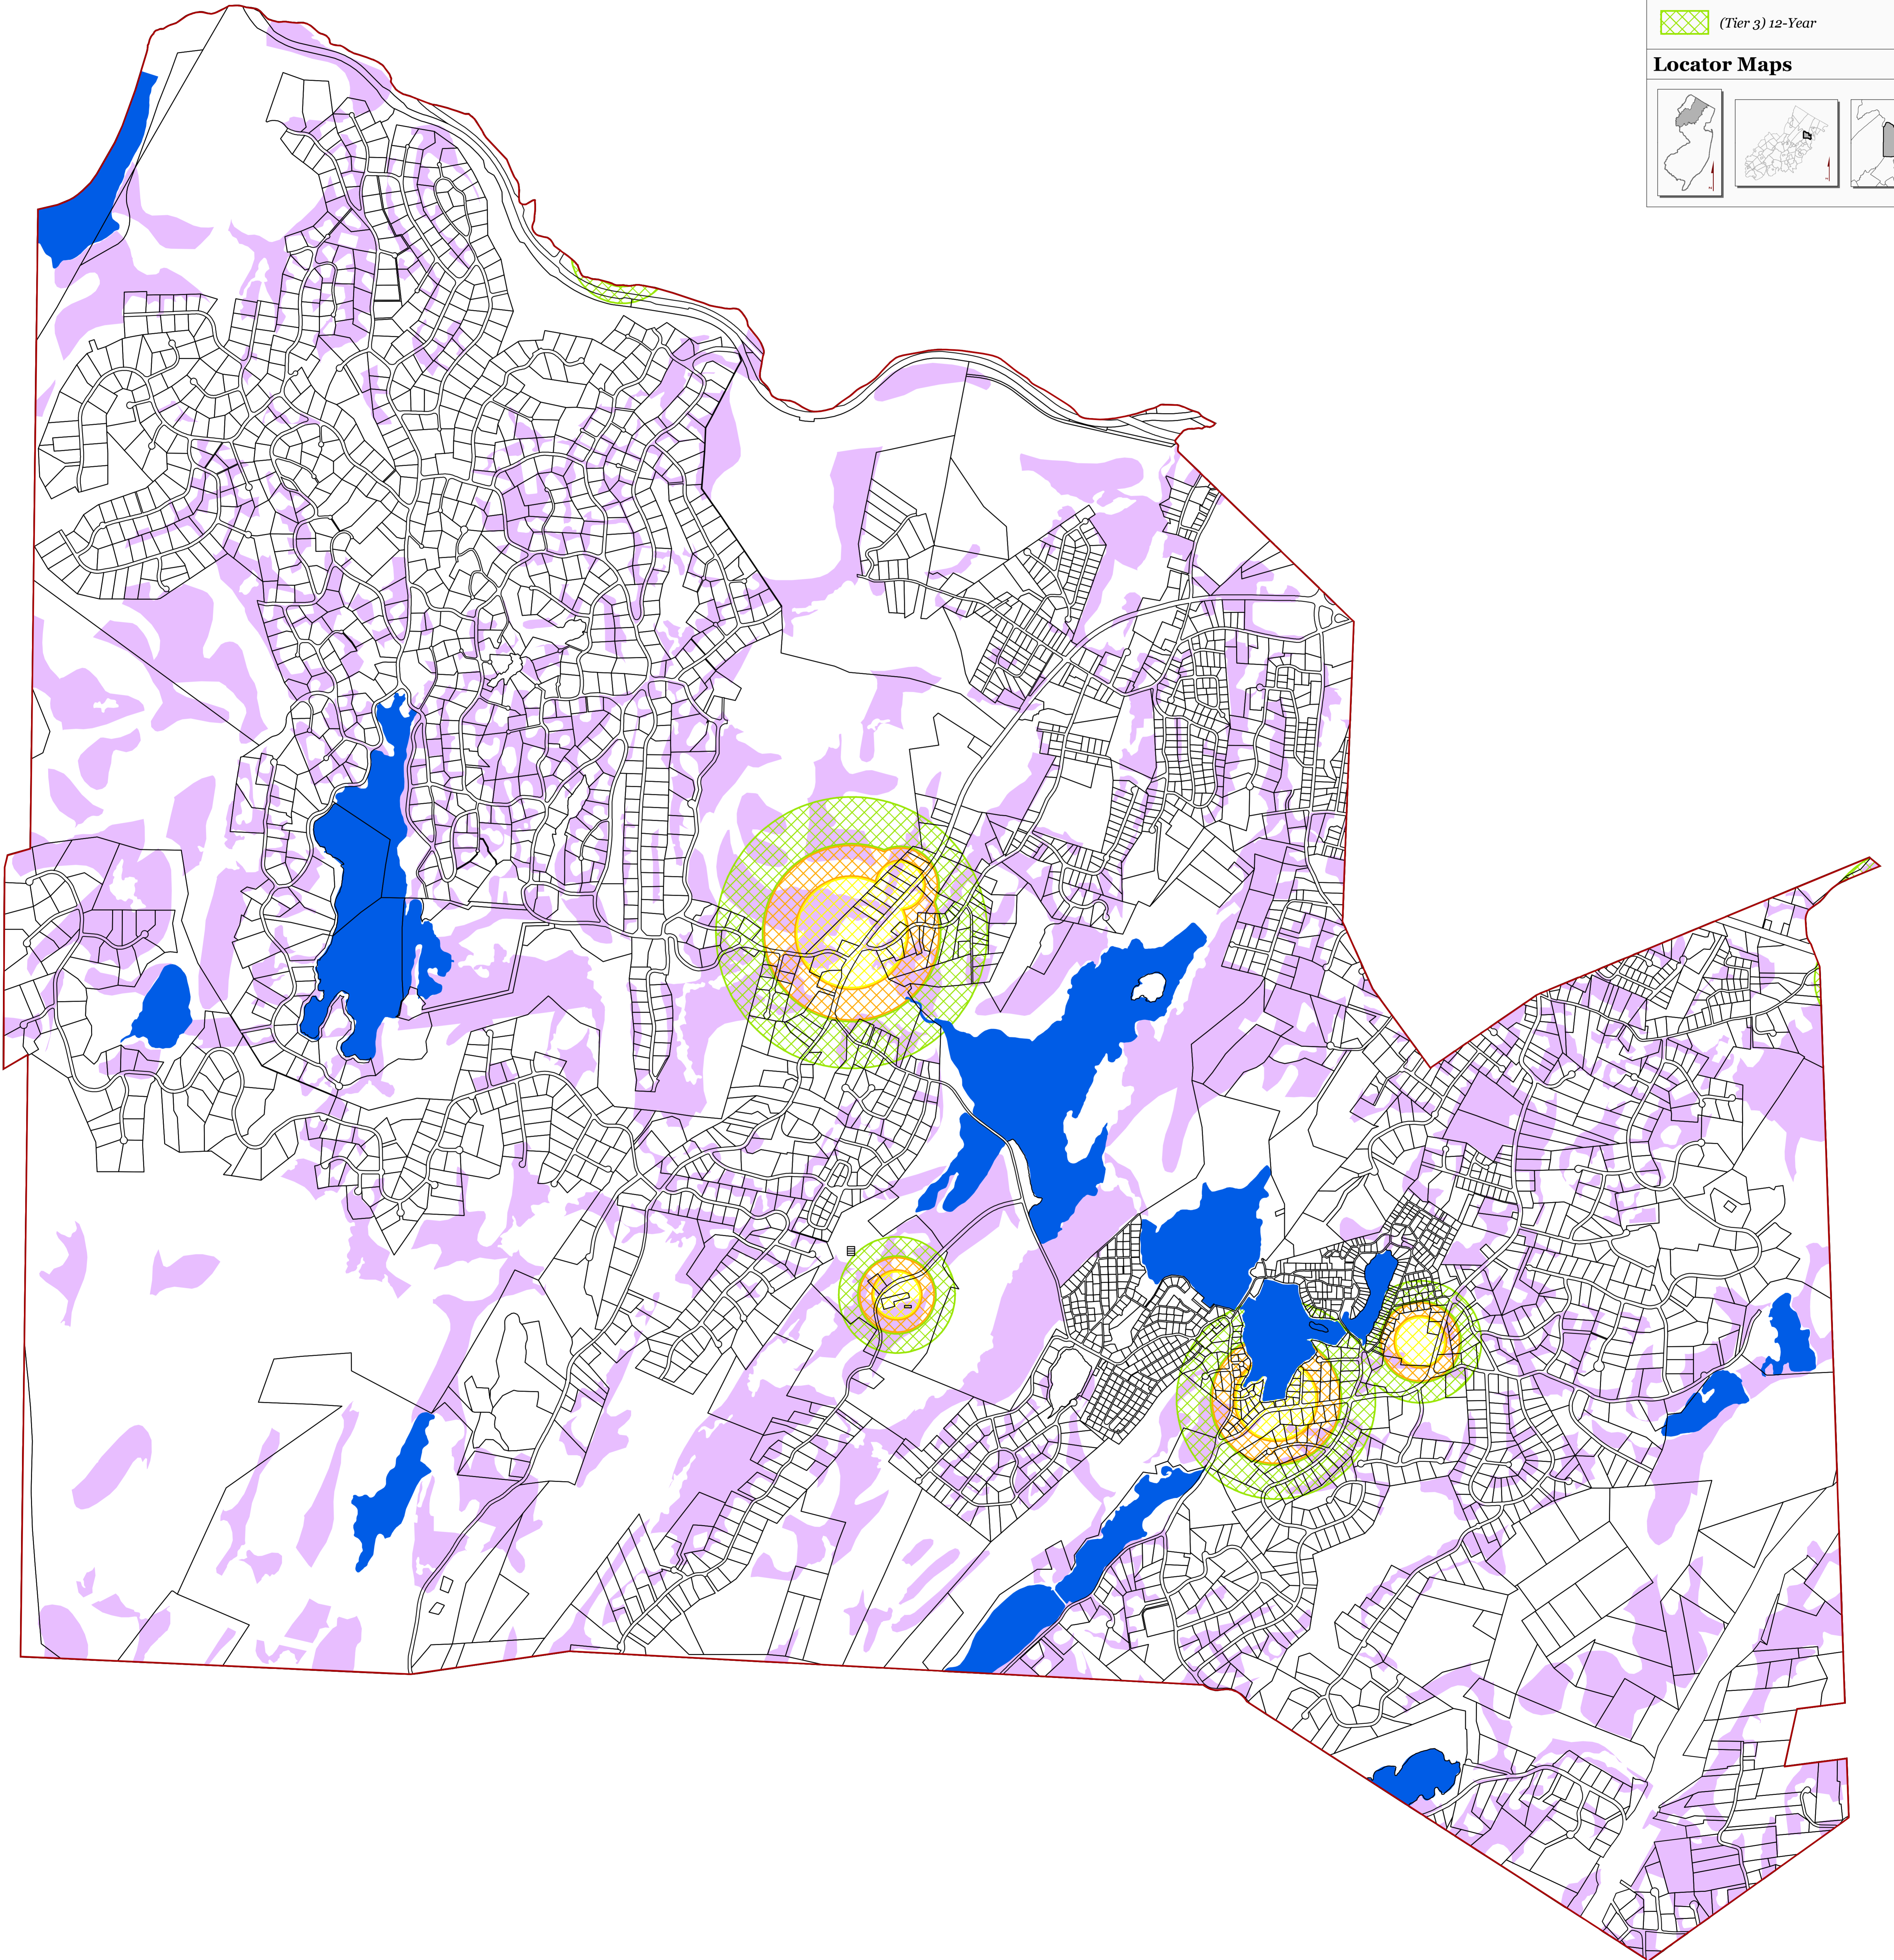

Exhibit 7:

BOROUGH OF KINNELON, MORRIS COUNTY, NJ

Borough of Kinnelon Highlands Area

Prime Ground Water Recharge Area

Wellhead Protection Areas

Legend

- Municipal Boundary
- Parcel Boundaries
- Lakes Greater Than 10 Acres
- Prime Ground Water Recharge Areas
- Wellhead Protection Areas
  - (Tier 1) 2-Year
  - (Tier 2) 5-Year
  - (Tier 3) 12-Year

Locator Maps

BOROUGH OF KINNELON
MORRIS COUNTY, N.J.

MAP PREPARED BY THE NEW JERSEY
HIGHLANDS COUNCIL, AUGUST 6, 2010