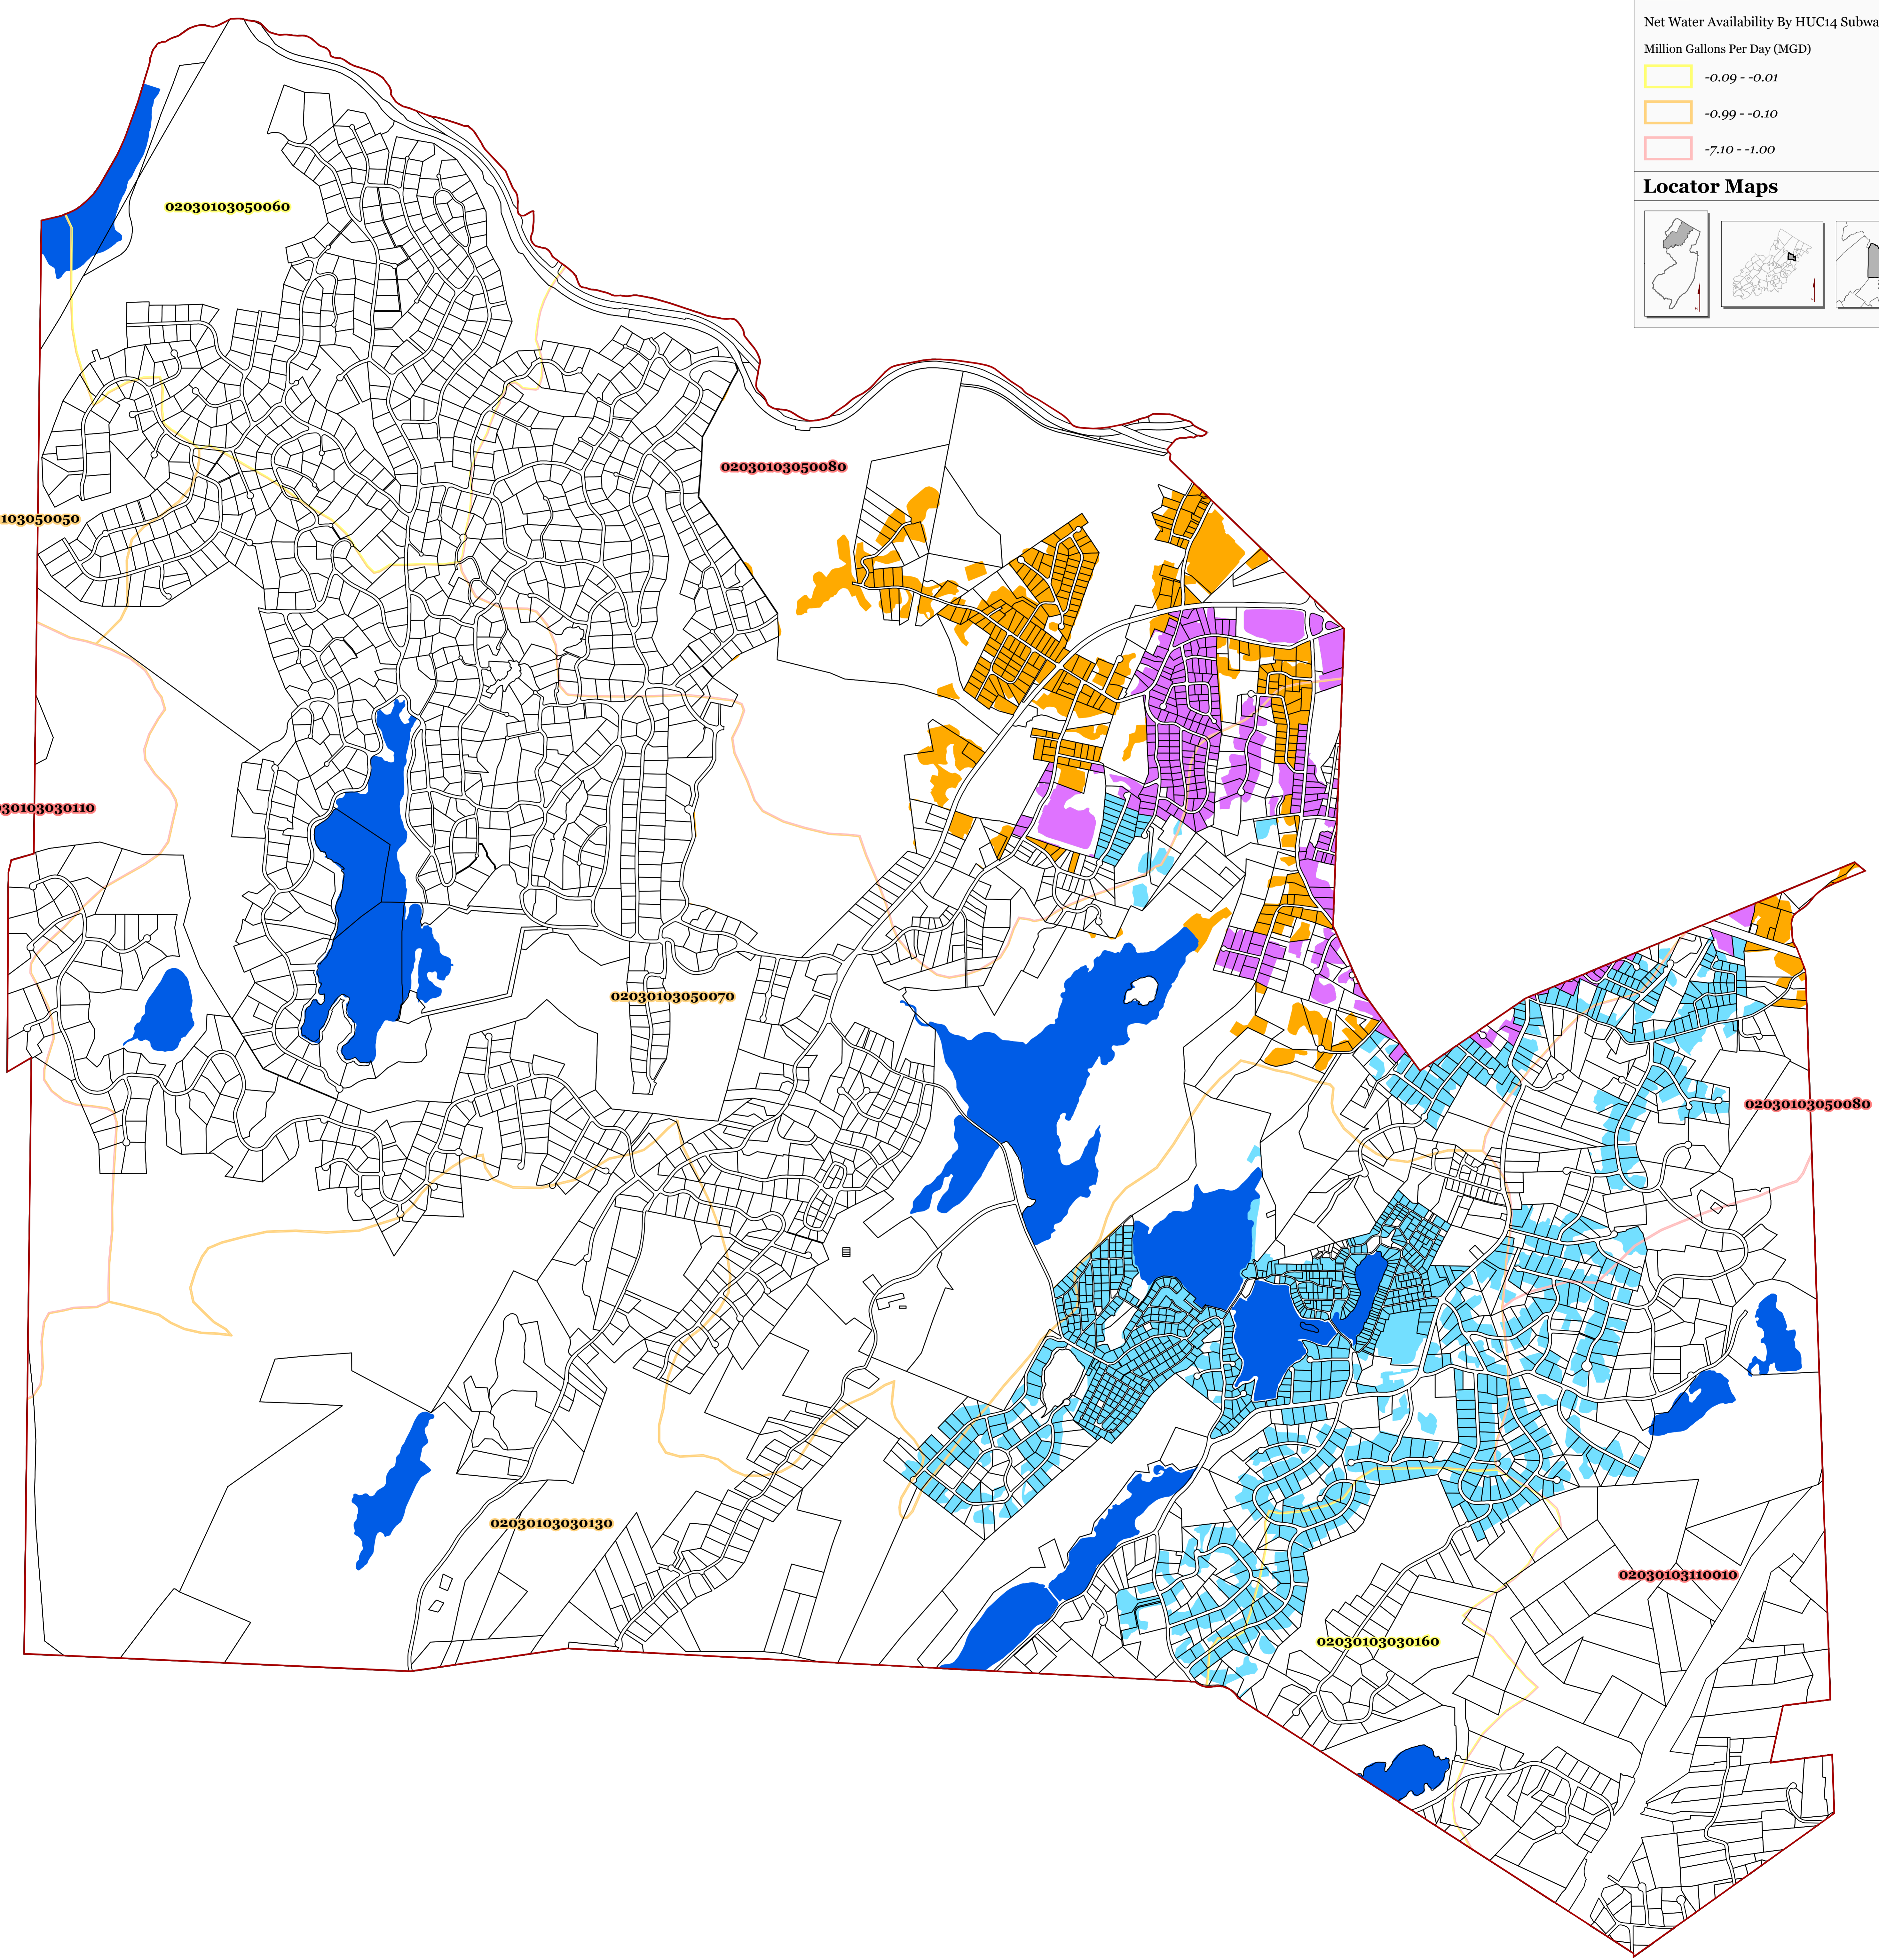

Exhibit 10:

BOROUGH OF KINNELON, MORRIS COUNTY, NJ

Borough of Kinnelon Highlands Area

Net Water Availability by HUC-14 Subwatershed

Highlands Domestic Sewerage Facilities

Public Community Water Systems

Legend

- Municipal Boundary
- Parcel Boundaries
- Existing Area Served for:
  - Public Community Water Systems
  - Highlands Domestic Sewerage Facilities
  - Highlands Domestic Sewerage Facilities and Public Community Water Systems
  - Lakes Greater Than 10 Acres
- Net Water Availability By HUC14 Subwatershed
  Million Gallons Per Day (MGD)
  - -0.09 - -0.01
  - -0.99 - -0.10
  - -7.10 - -1.00
- Locator Maps

BOROUGH OF
KINNELON
MORRIS COUNTY, N.J.

MAP PREPARED BY THE NEW JERSEY
HIGHLANDS COUNCIL, MAY 2, 2011