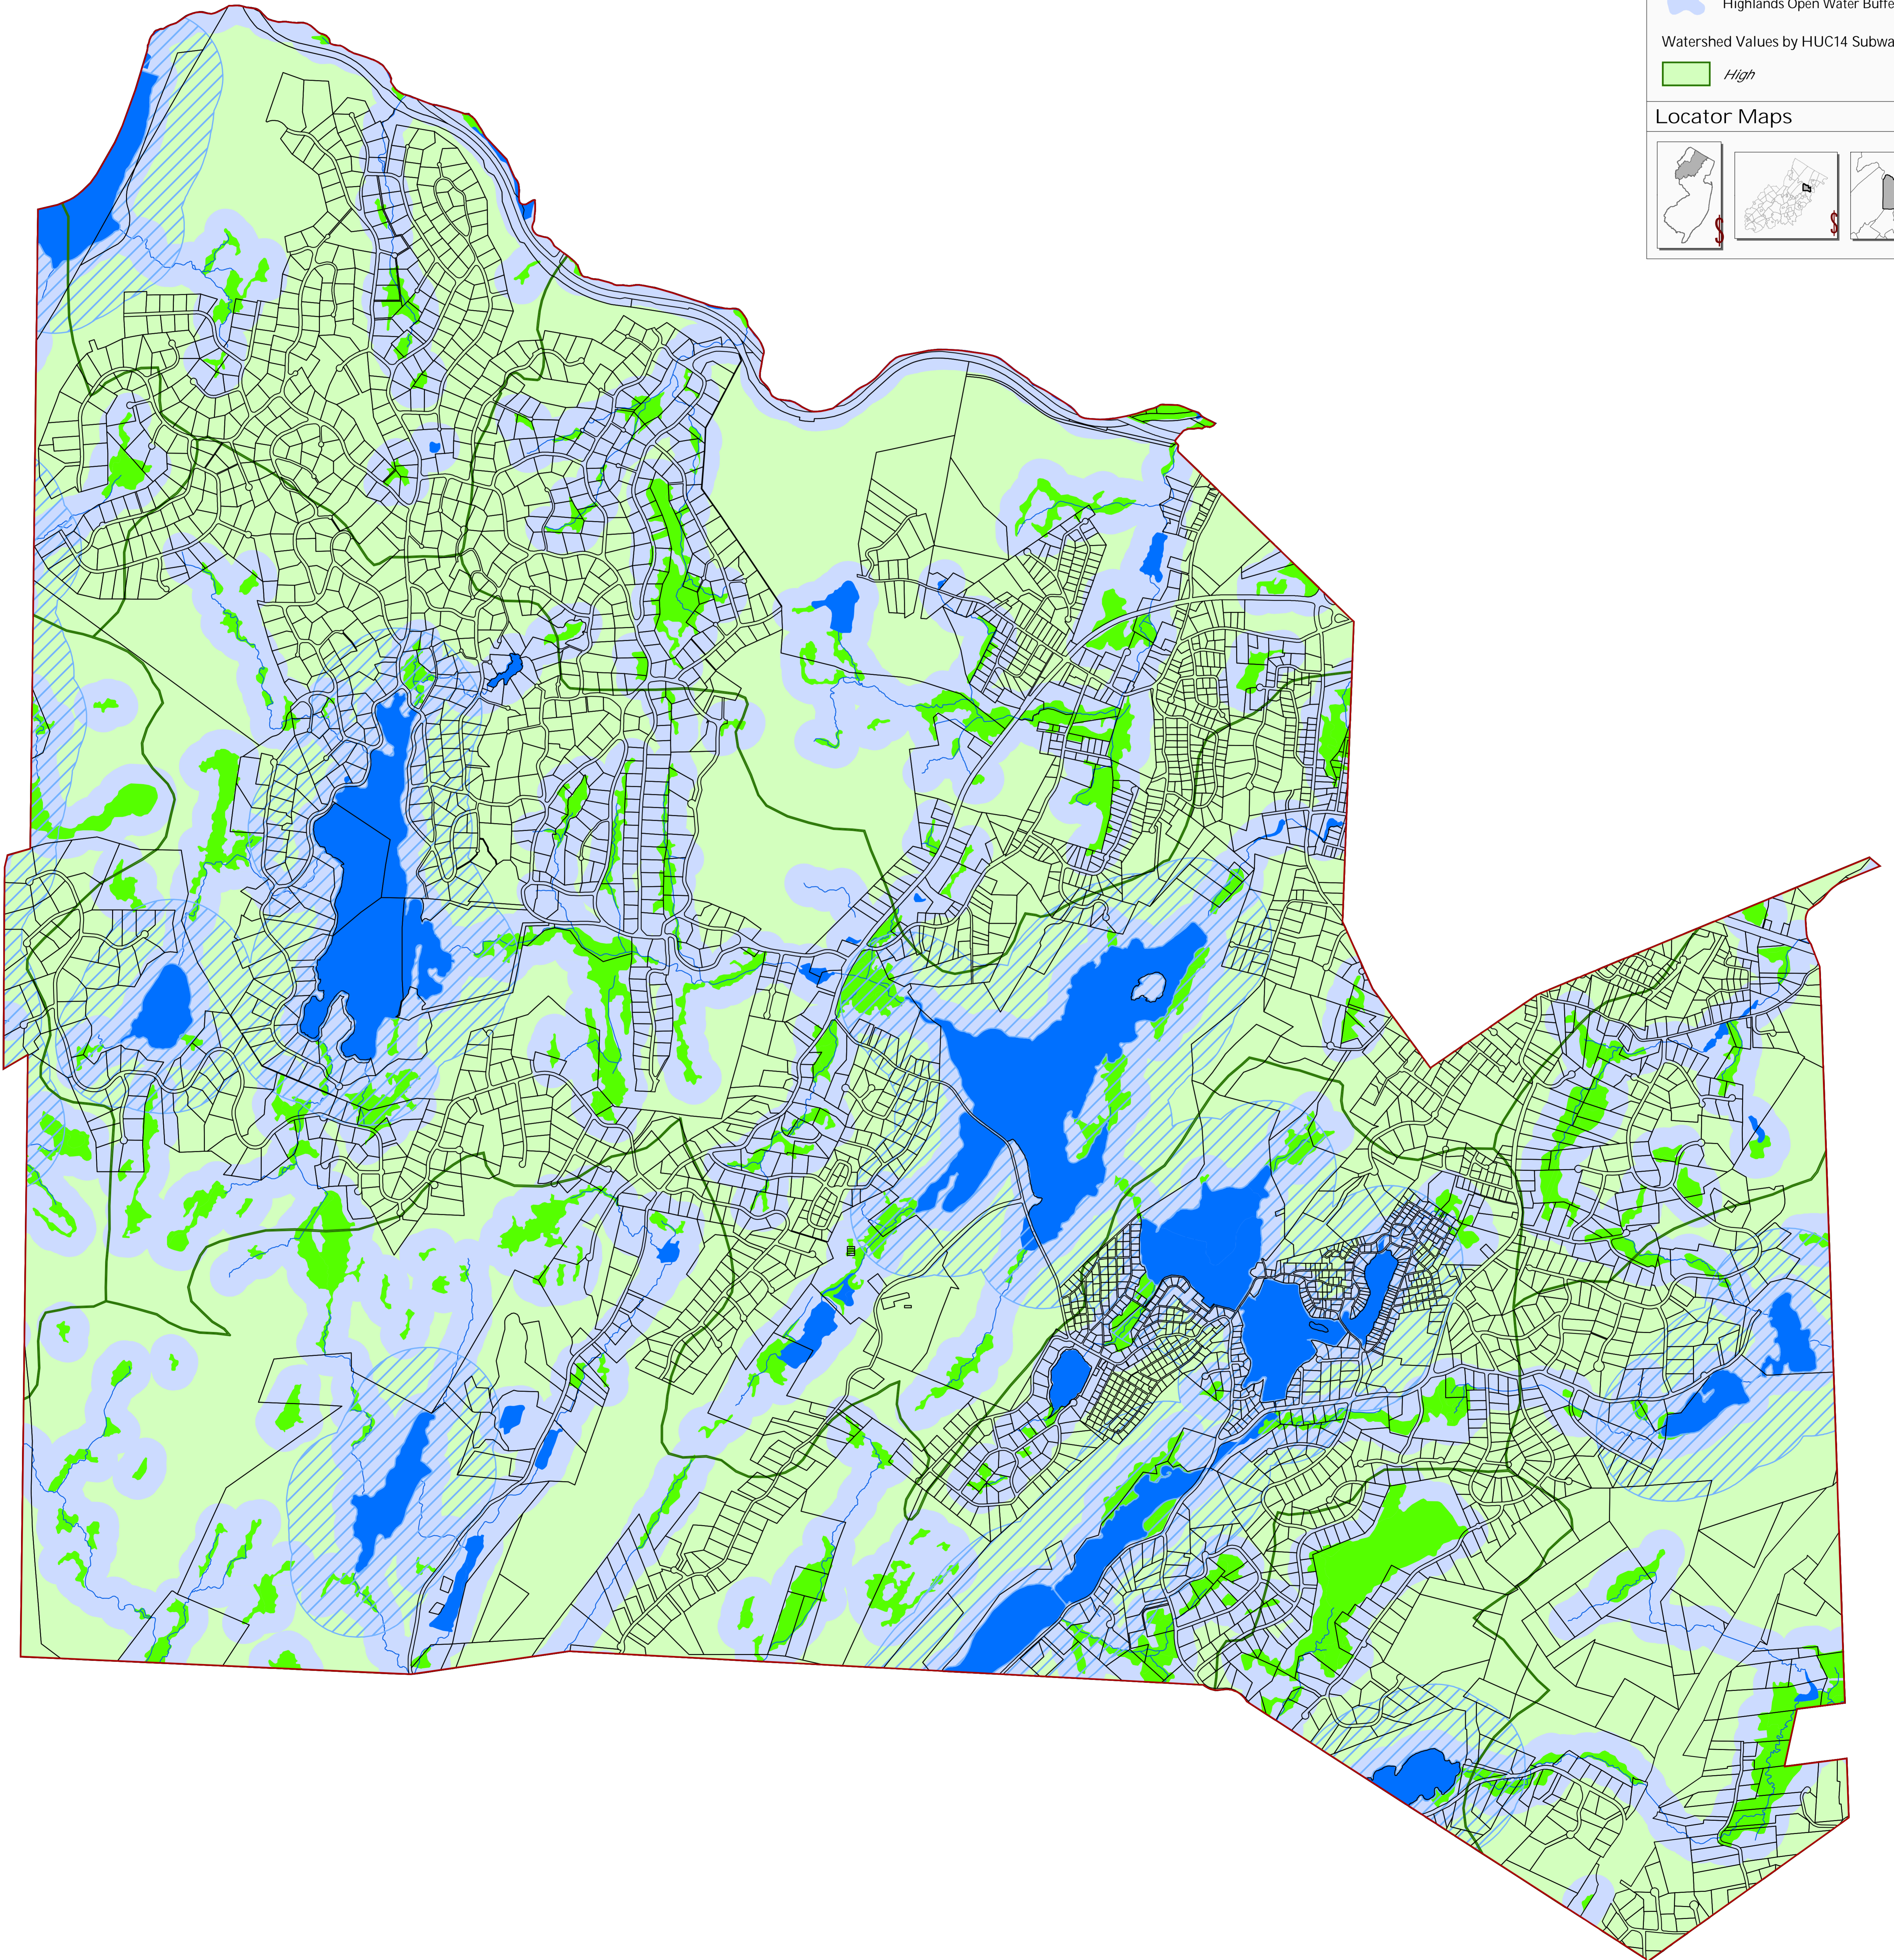

Exhibit 3:

BOROUGH OF KINNELON, MORRIS COUNTY, NJ

Borough of Kinnelon Highlands Area

Highlands Open Waters
Watershed Resource Value Areas
Lake Management Areas

Legend

- Municipal Boundary
- Parcel Boundaries
- Lake Management Areas
- Lakes & Ponds
- Streams
- Wetlands
- Highlands Open Water Buffers (300ft)

Watershed Values by HUC14 Subwatershed

- High

Locator Maps

BOROUGH OF KINNELON
MORRIS COUNTY, N.J.

MAP PREPARED BY THE NEW JERSEY
HIGHLANDS COUNCIL, AUGUST 6, 2010