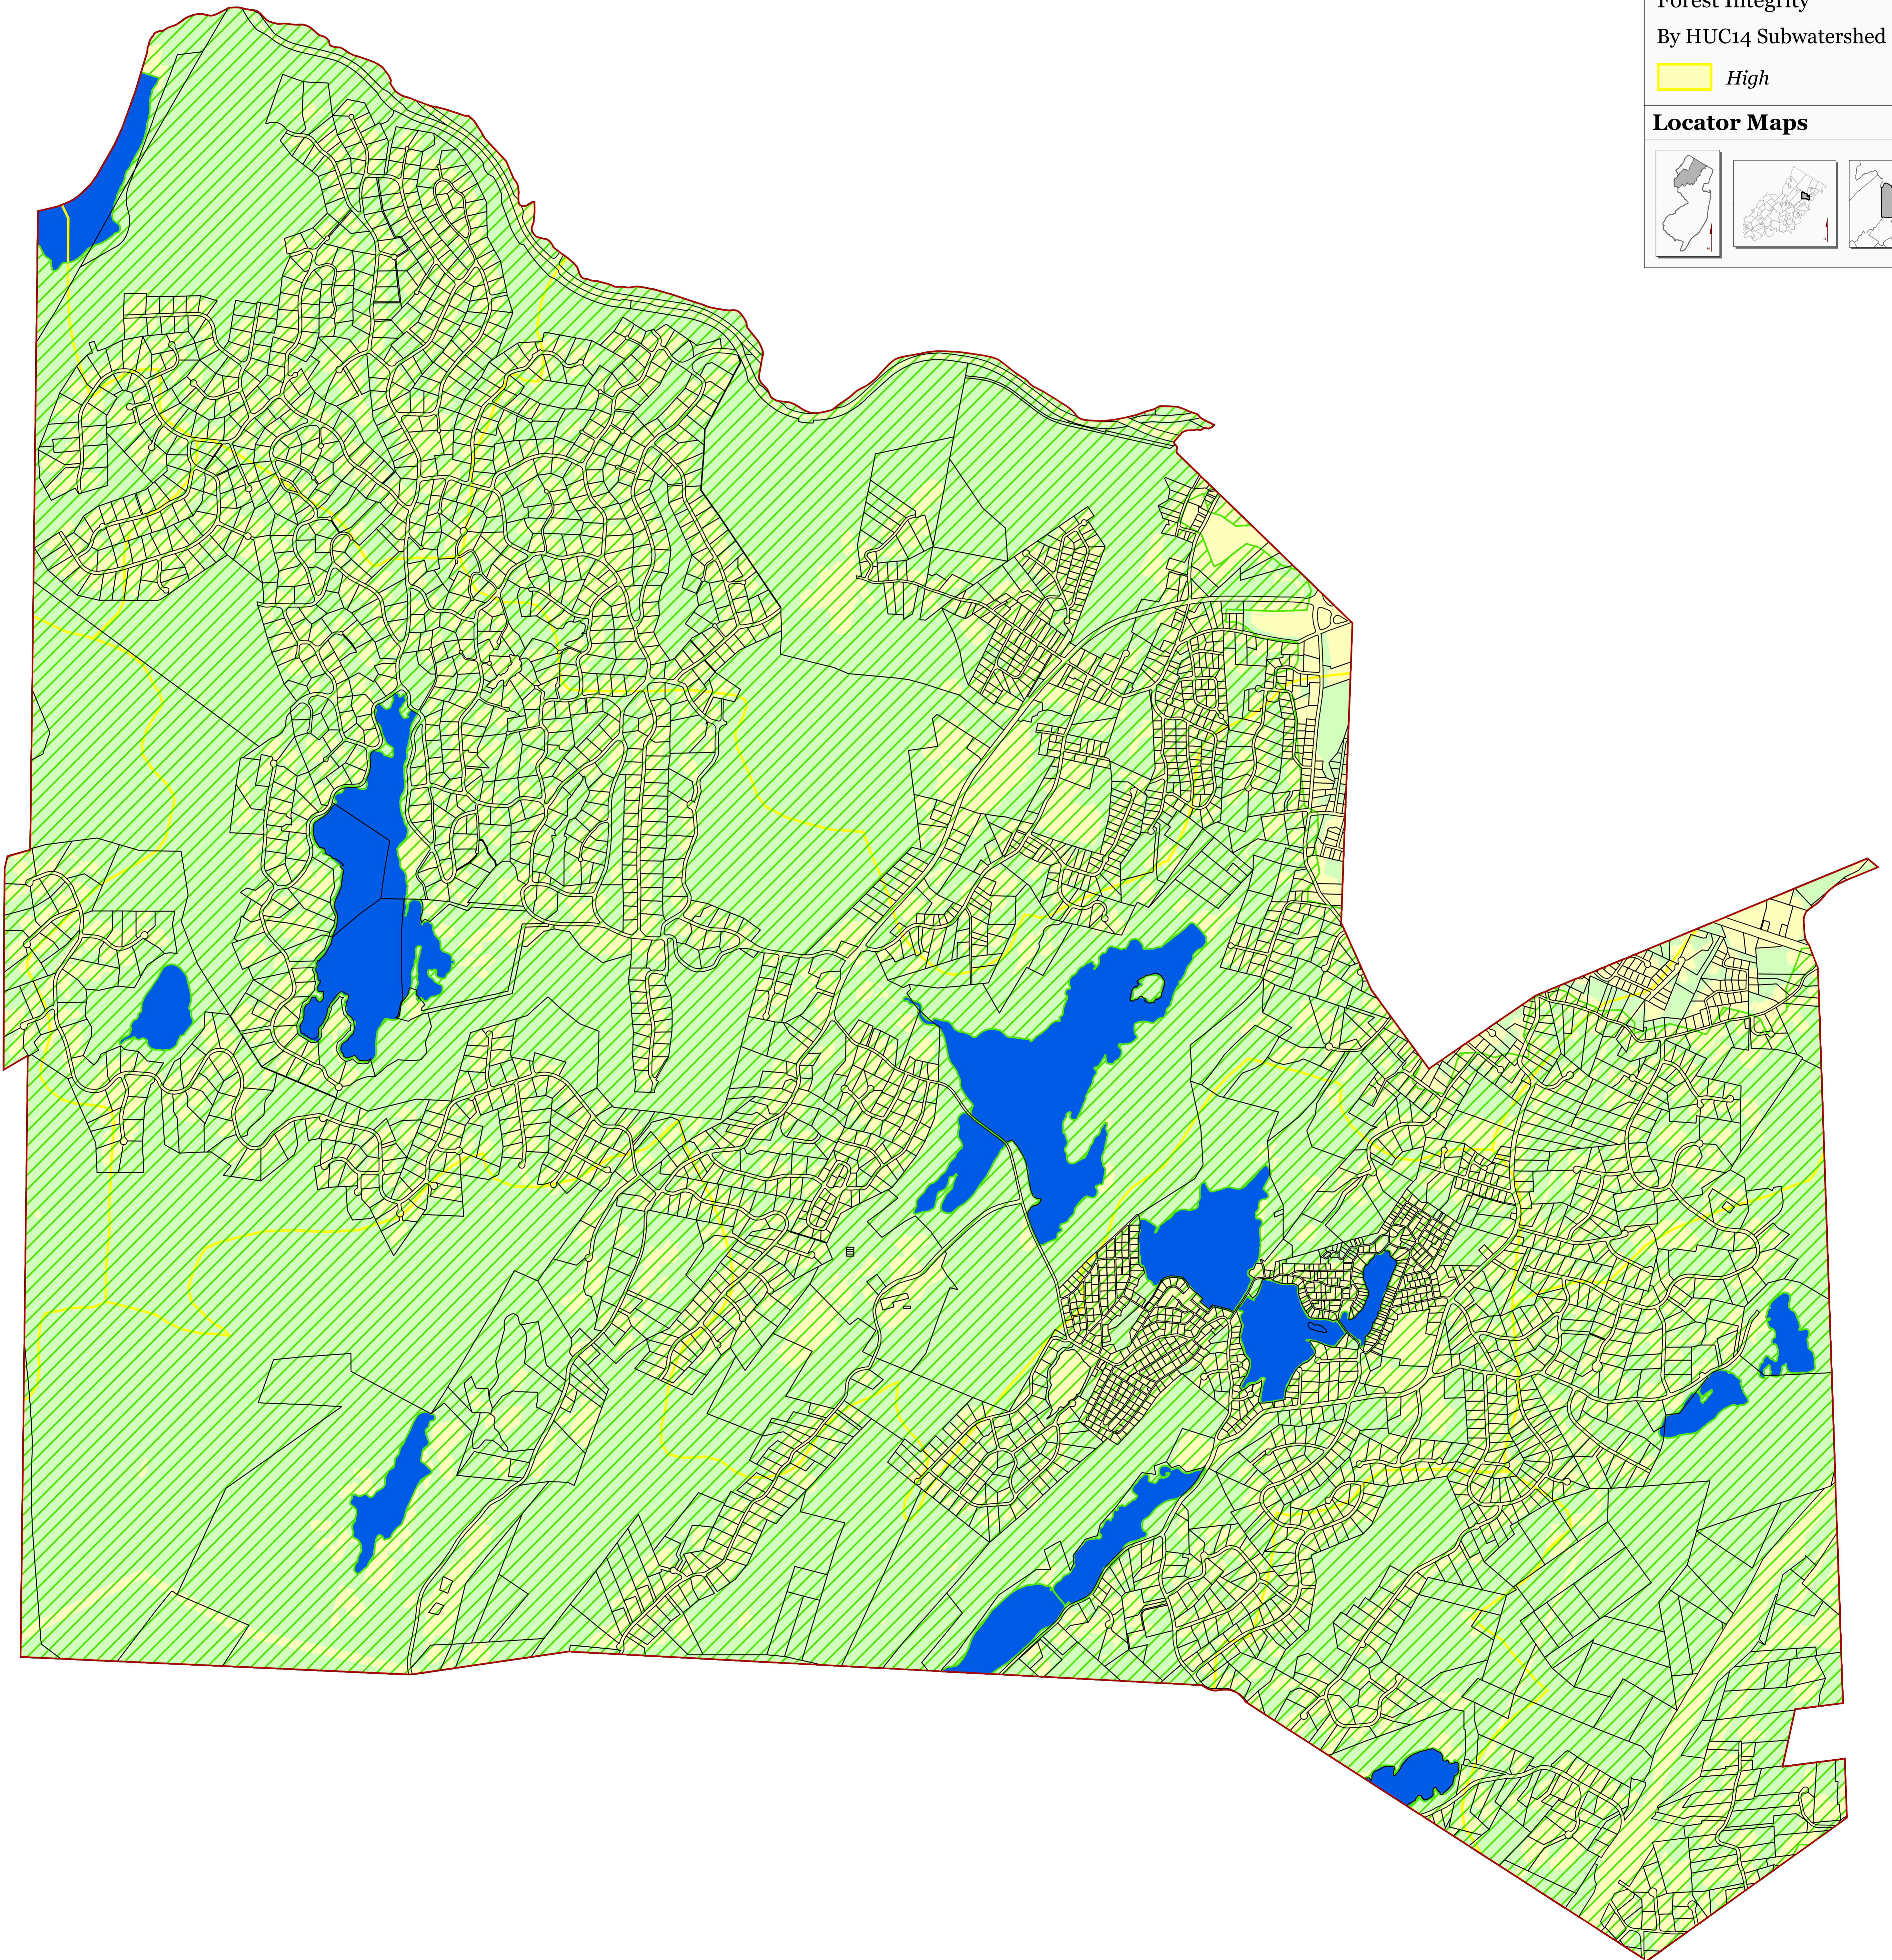

Exhibit 2:

BOROUGH OF KINNELON, MORRIS COUNTY, NJ

Borough of Kinnelon Highlands Area

Forest Resource Area

Total Forest Area

Forest Subwatershed Integrity Areas

Legend

- Municipal Boundary
- Parcel Boundaries
- Forest Resource Area
- Lakes Greater Than 10 Acres
- Total Forest Area
- Forest Integrity
  By HUC14 Subwatershed
- High

Locator Maps

BOROUGH OF
KINNELON
MORRIS COUNTY, N.J.

MAP PREPARED BY THE NEW JERSEY
HIGHLANDS COUNCIL, APRIL 19, 2011