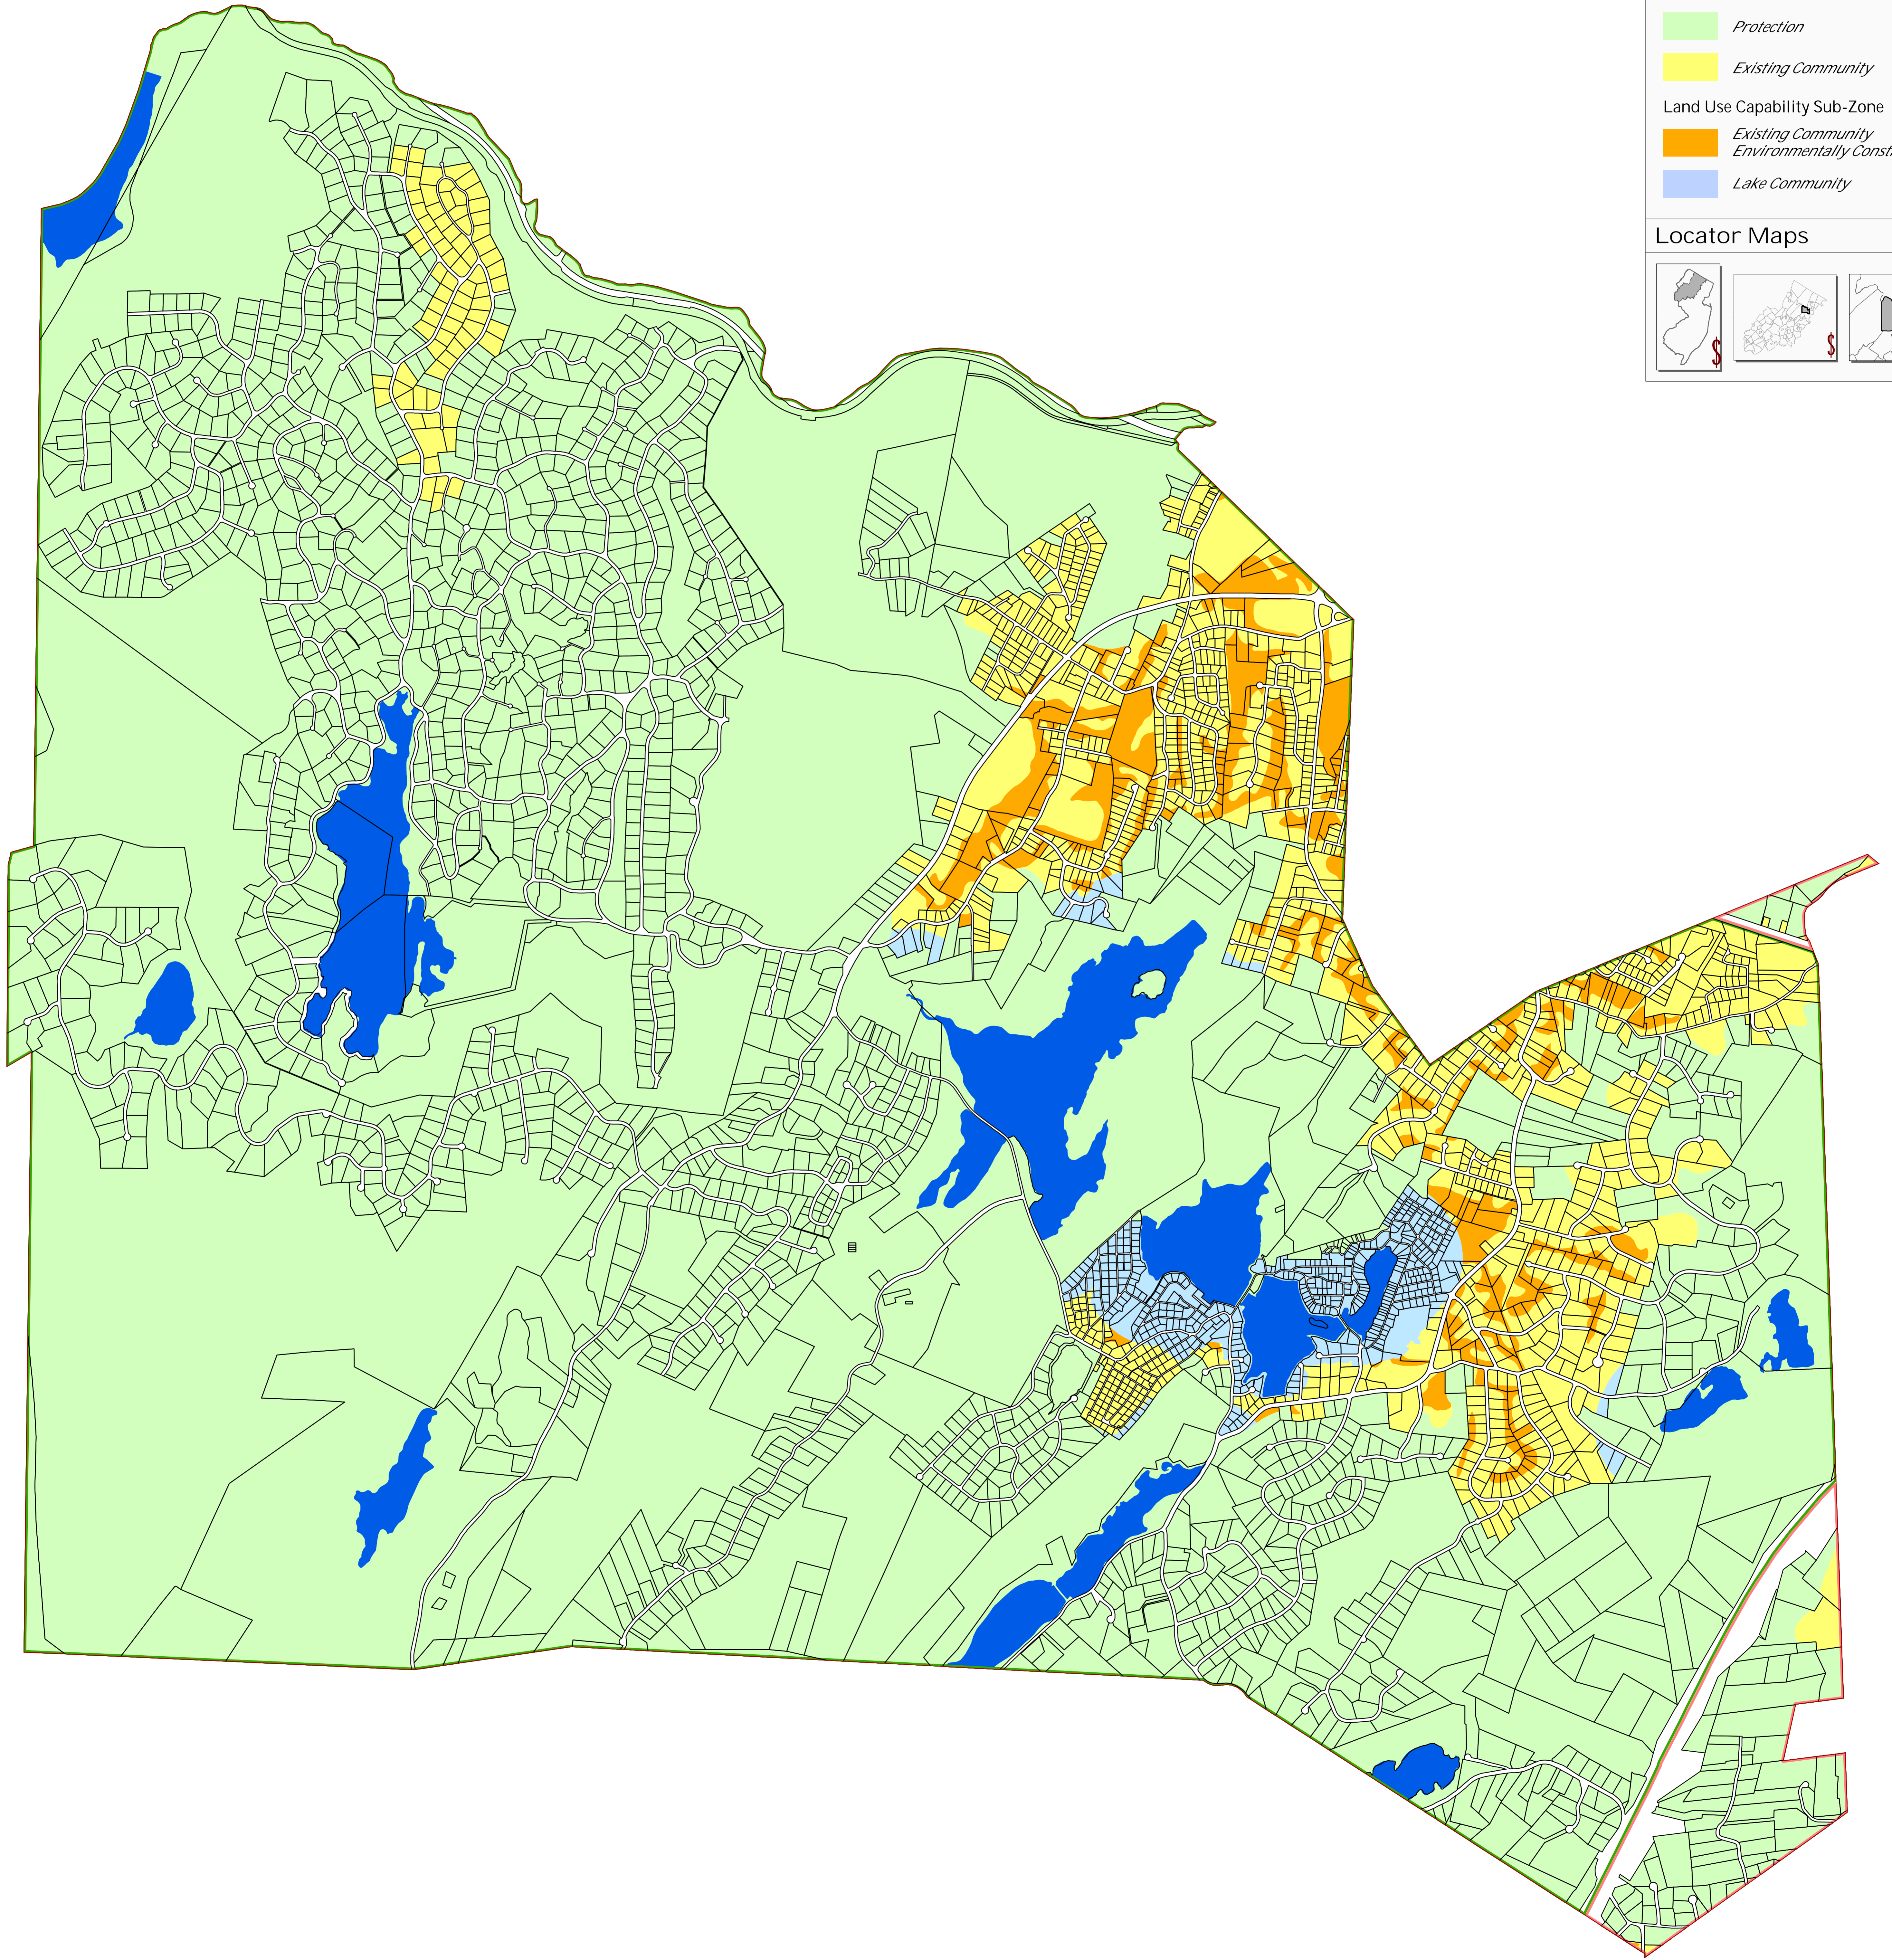

Exhibit 1:

BOROUGH OF KINNELON, MORRIS COUNTY, NJ

Borough of Kinnelon Highlands Area

Highlands Zones and Sub-Zones

Legend

- Municipal Boundary
- Parcel Boundaries
- Highlands Planning Area
- Highlands Preservation Area
- Lakes Greater Than 10 Acres
- Land Use Capability Zone
  - Protection
  - Existing Community
- Land Use Capability Sub-Zone
  - Existing Community Environmentally Constrained
  - Lake Community

Locator Maps

BOROUGH OF  
**KINNELON**  
MORRIS COUNTY, N.J.

MAP PREPARED BY THE NEW JERSEY  
HIGHLANDS COUNCIL, AUGUST 6, 2010

**Exhibit 2:**

**BOROUGH OF KINNELON, MORRIS COUNTY, NJ**

Borough of Kinnelon Highlands Area

Forest Resource Area

Total Forest Area

Forest Subwatershed Integrity Areas

**Legend**

-  Municipal Boundary
-  Parcel Boundaries
-  Forest Resource Area
-  Lakes Greater Than 10 Acres
-  Total Forest Area
- Forest Integrity  
By HUC14 Subwatershed
-  High