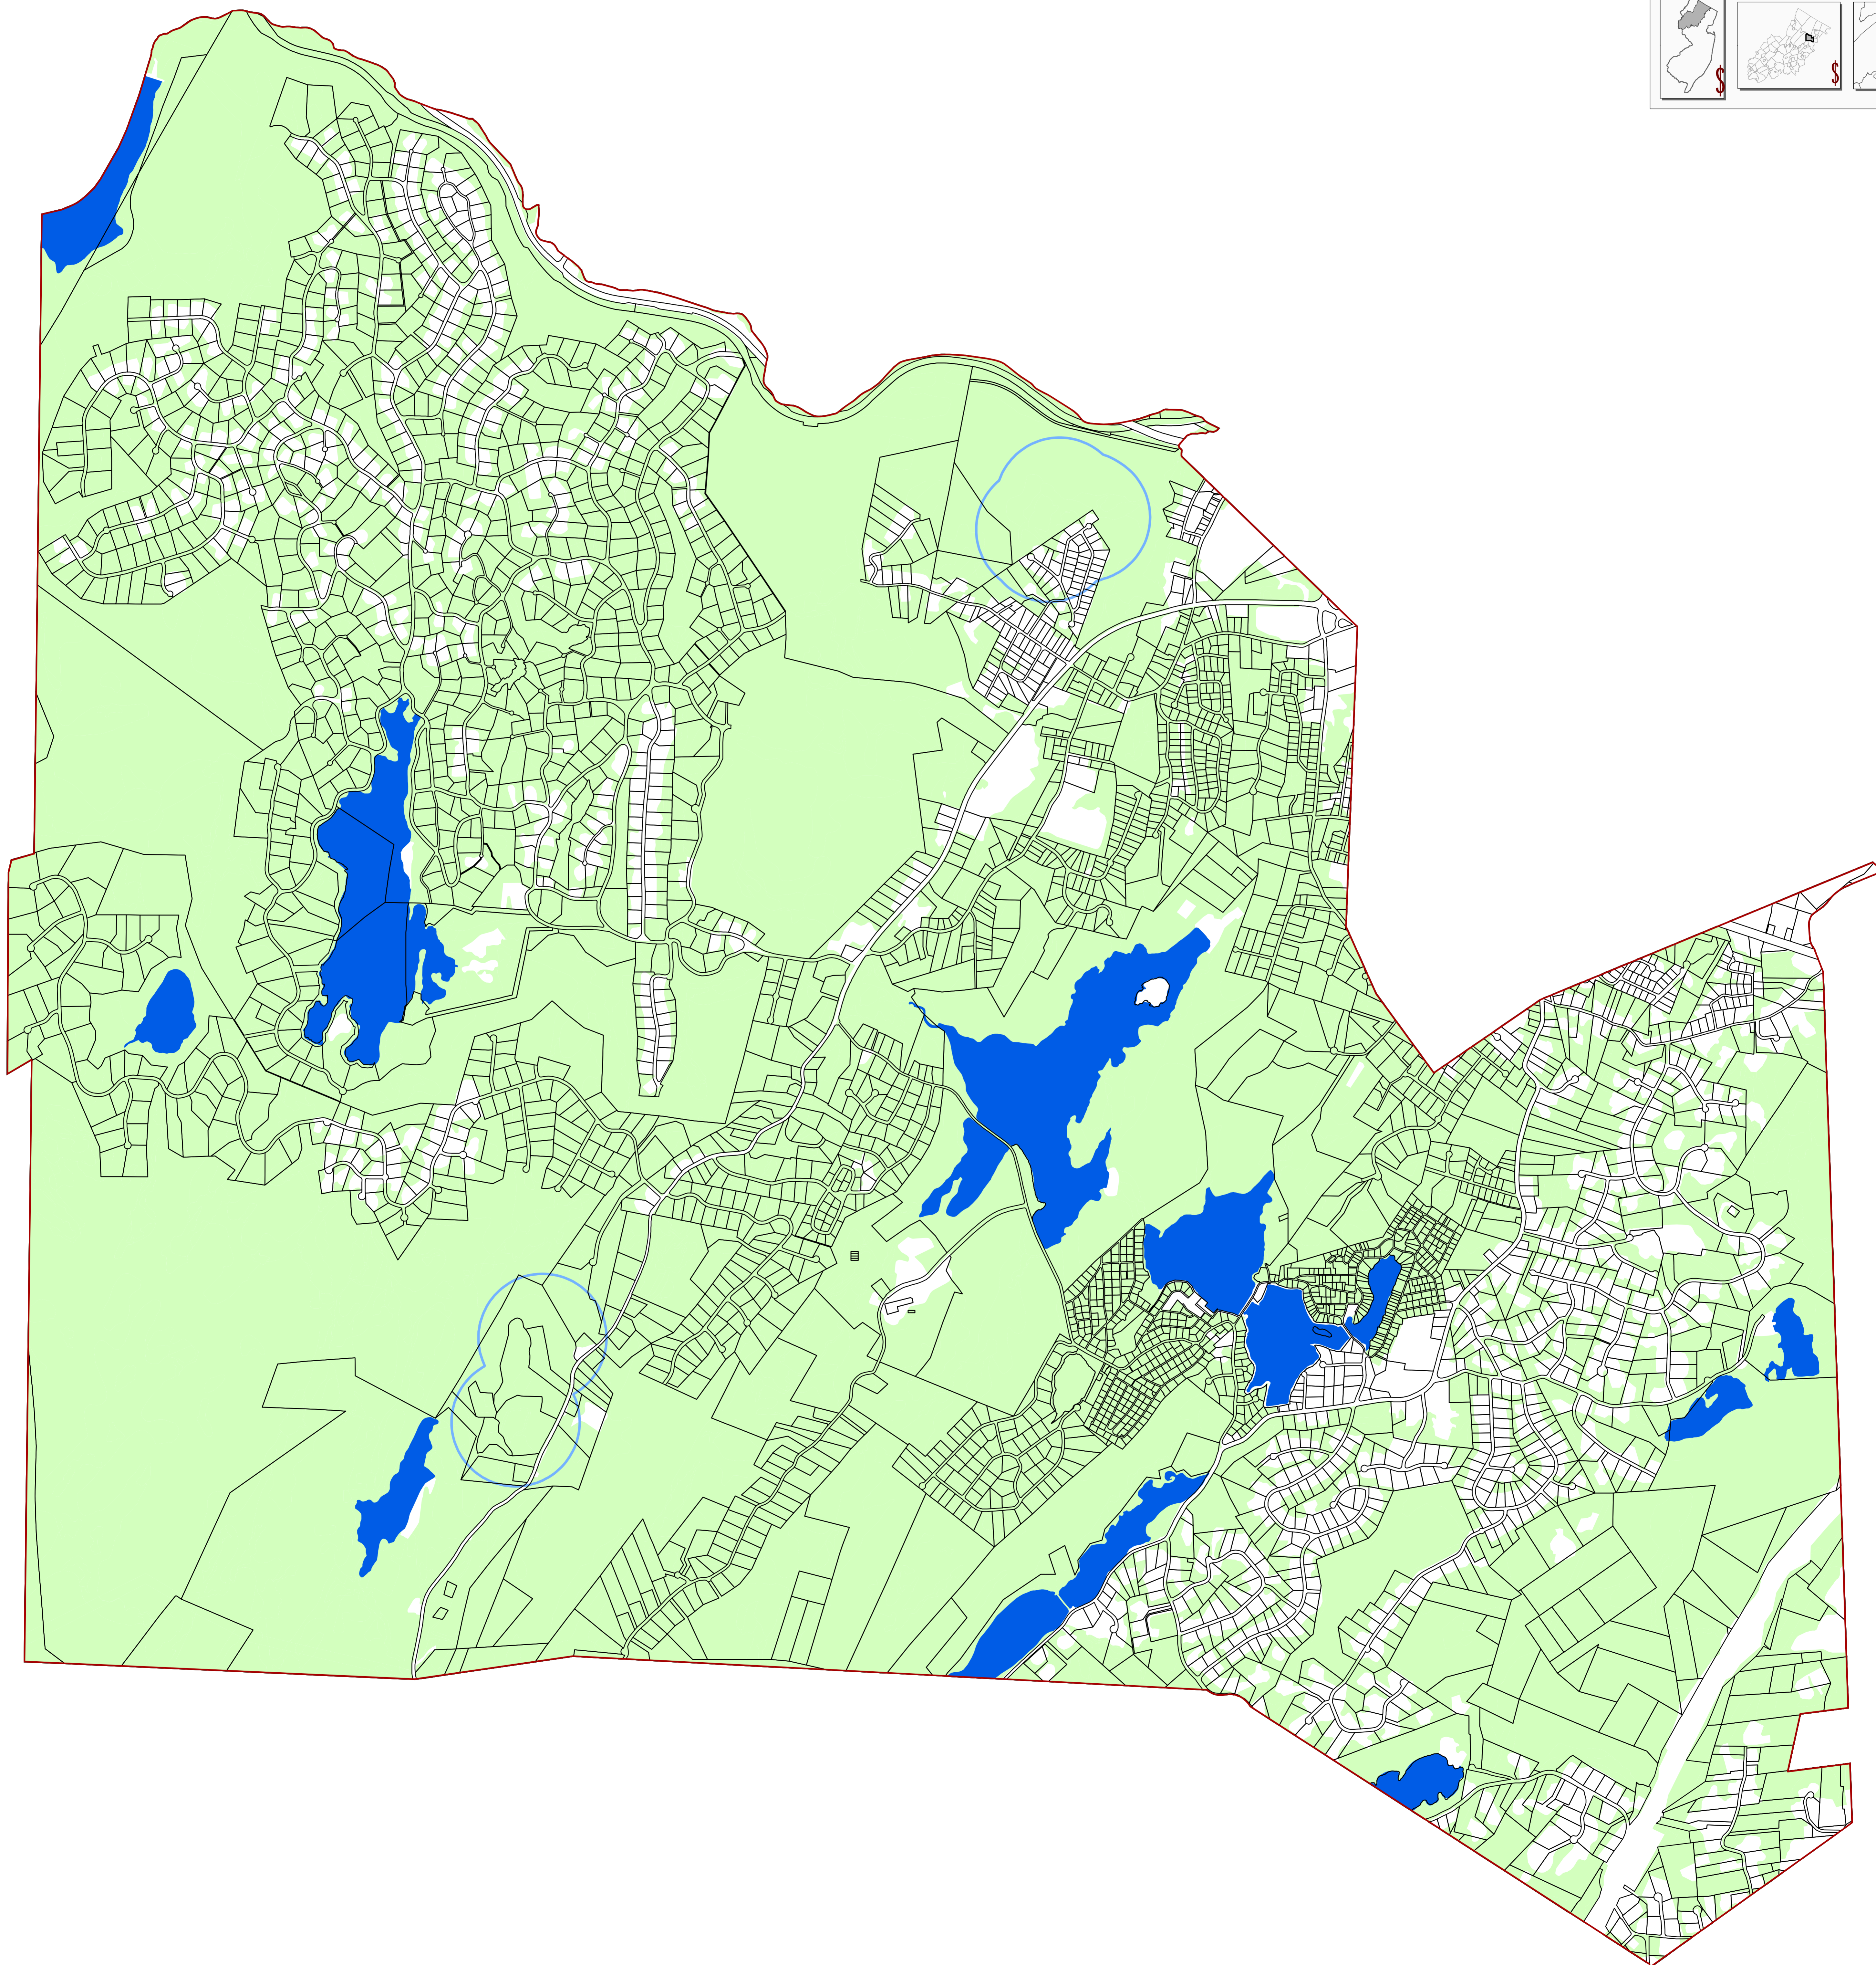

Exhibit 6:

BOROUGH OF KINNELON, MORRIS COUNTY, NJ

Borough of Kinnelon Highlands Area

Critical Wildlife Habitat

Vernal Pools

Legend

- Municipal Boundary
- Parcel Boundaries
- Vernal Pools + 1000ft Buffer
- Lakes Greater Than 10 Acres
- Critical Wildlife Habitat

Locator Maps

BOROUGH OF KINNELON
MORRIS COUNTY, N.J.

MAP PREPARED BY THE NEW JERSEY HIGHLANDS COUNCIL, AUGUST 6, 2010