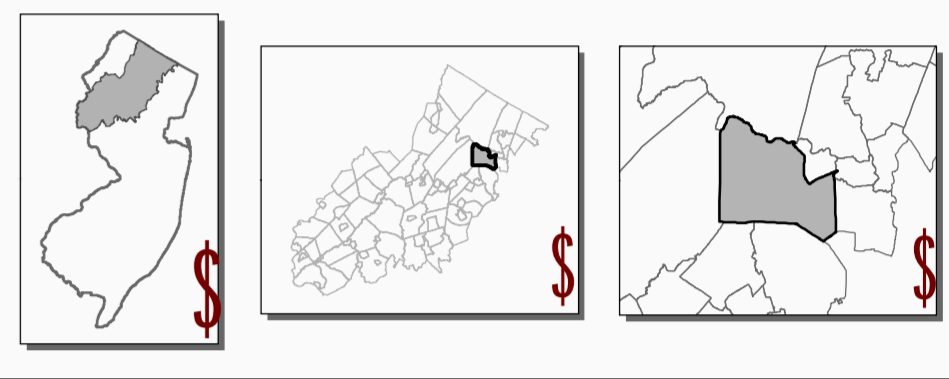

Exhibit 1:

BOROUGH OF KINNELON, MORRIS COUNTY, NJ

Borough of Kinnelon Highlands Area

Highlands Zones and Sub-Zones

Legend

- Municipal Boundary
- Parcel Boundaries
- Highlands Planning Area
- Highlands Preservation Area
- Lakes Greater Than 10 Acres
- Land Use Capability Zone
  - Protection
  - Existing Community
- Land Use Capability Sub-Zone
  - Existing Community Environmentally Constrained
  - Lake Community

Locator Maps

BOROUGH OF  
**KINNELON**  
MORRIS COUNTY, N.J.

MAP PREPARED BY THE NEW JERSEY  
HIGHLANDS COUNCIL, AUGUST 6, 2010

**Exhibit 2:**

**BOROUGH OF KINNELON, MORRIS COUNTY, NJ**

Borough of Kinnelon Highlands Area

**Locator Maps**

**BOROUGH OF KINNELON**  
MORRIS COUNTY, N.J.

MAP PREPARED BY THE NEW JERSEY  
HIGHLANDS COUNCIL, APRIL 19, 2011

BOROUGH OF  
**KINNELON**  
MORRIS COUNTY, N.J.

MAP PREPARED BY THE NEW JERSEY  
HIGHLANDS COUNCIL, MAY 2, 2011