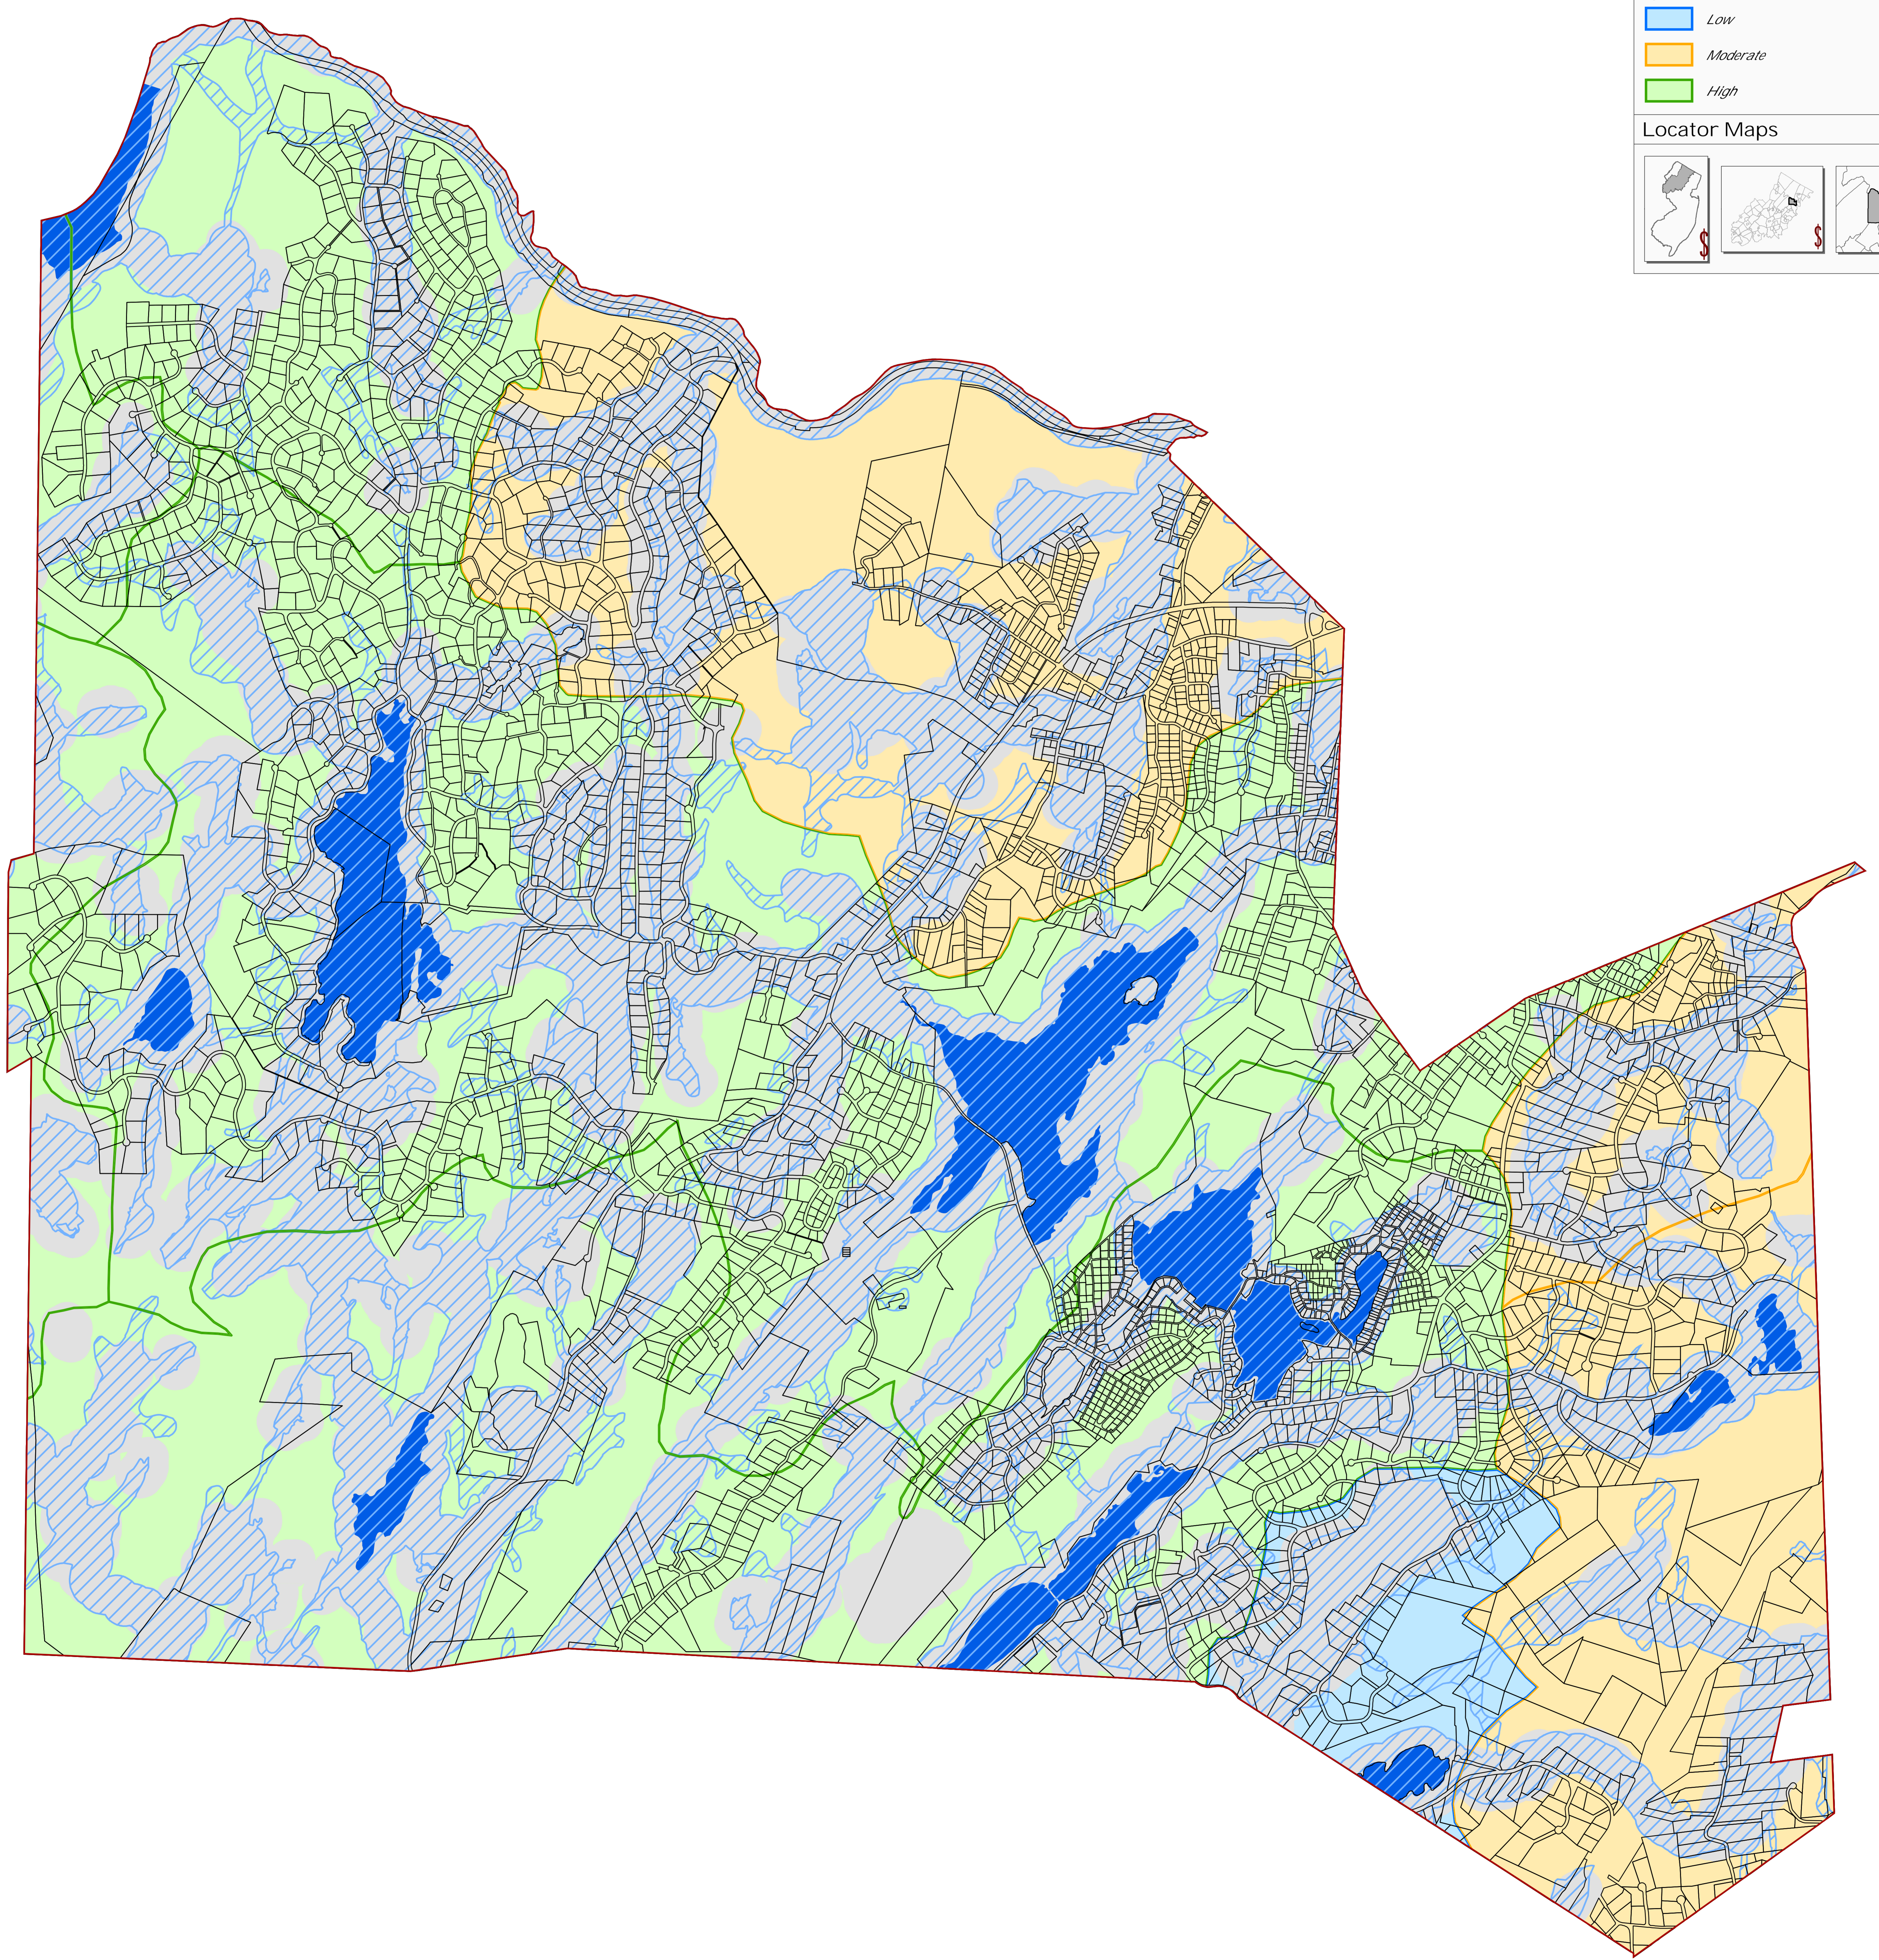

Exhibit 4:

BOROUGH OF KINNELON, MORRIS COUNTY, NJ

Borough of Kinnelon Highlands Area

Riparian Area

Riparian Subwatershed Integrity Areas

Legend

- Municipal Boundary
- Parcel Boundaries
- Riparian Area
- Lakes Greater Than 10 Acres
- Highlands Open Water Buffers (300ft)

Riparian Integrity
By HUC-14 Subwatershed

- Low
- Moderate
- High

Locator Maps

BOROUGH OF KINNELON
MORRIS COUNTY, N.J.

MAP PREPARED BY THE NEW JERSEY
HIGHLANDS COUNCIL, AUGUST 6, 2010