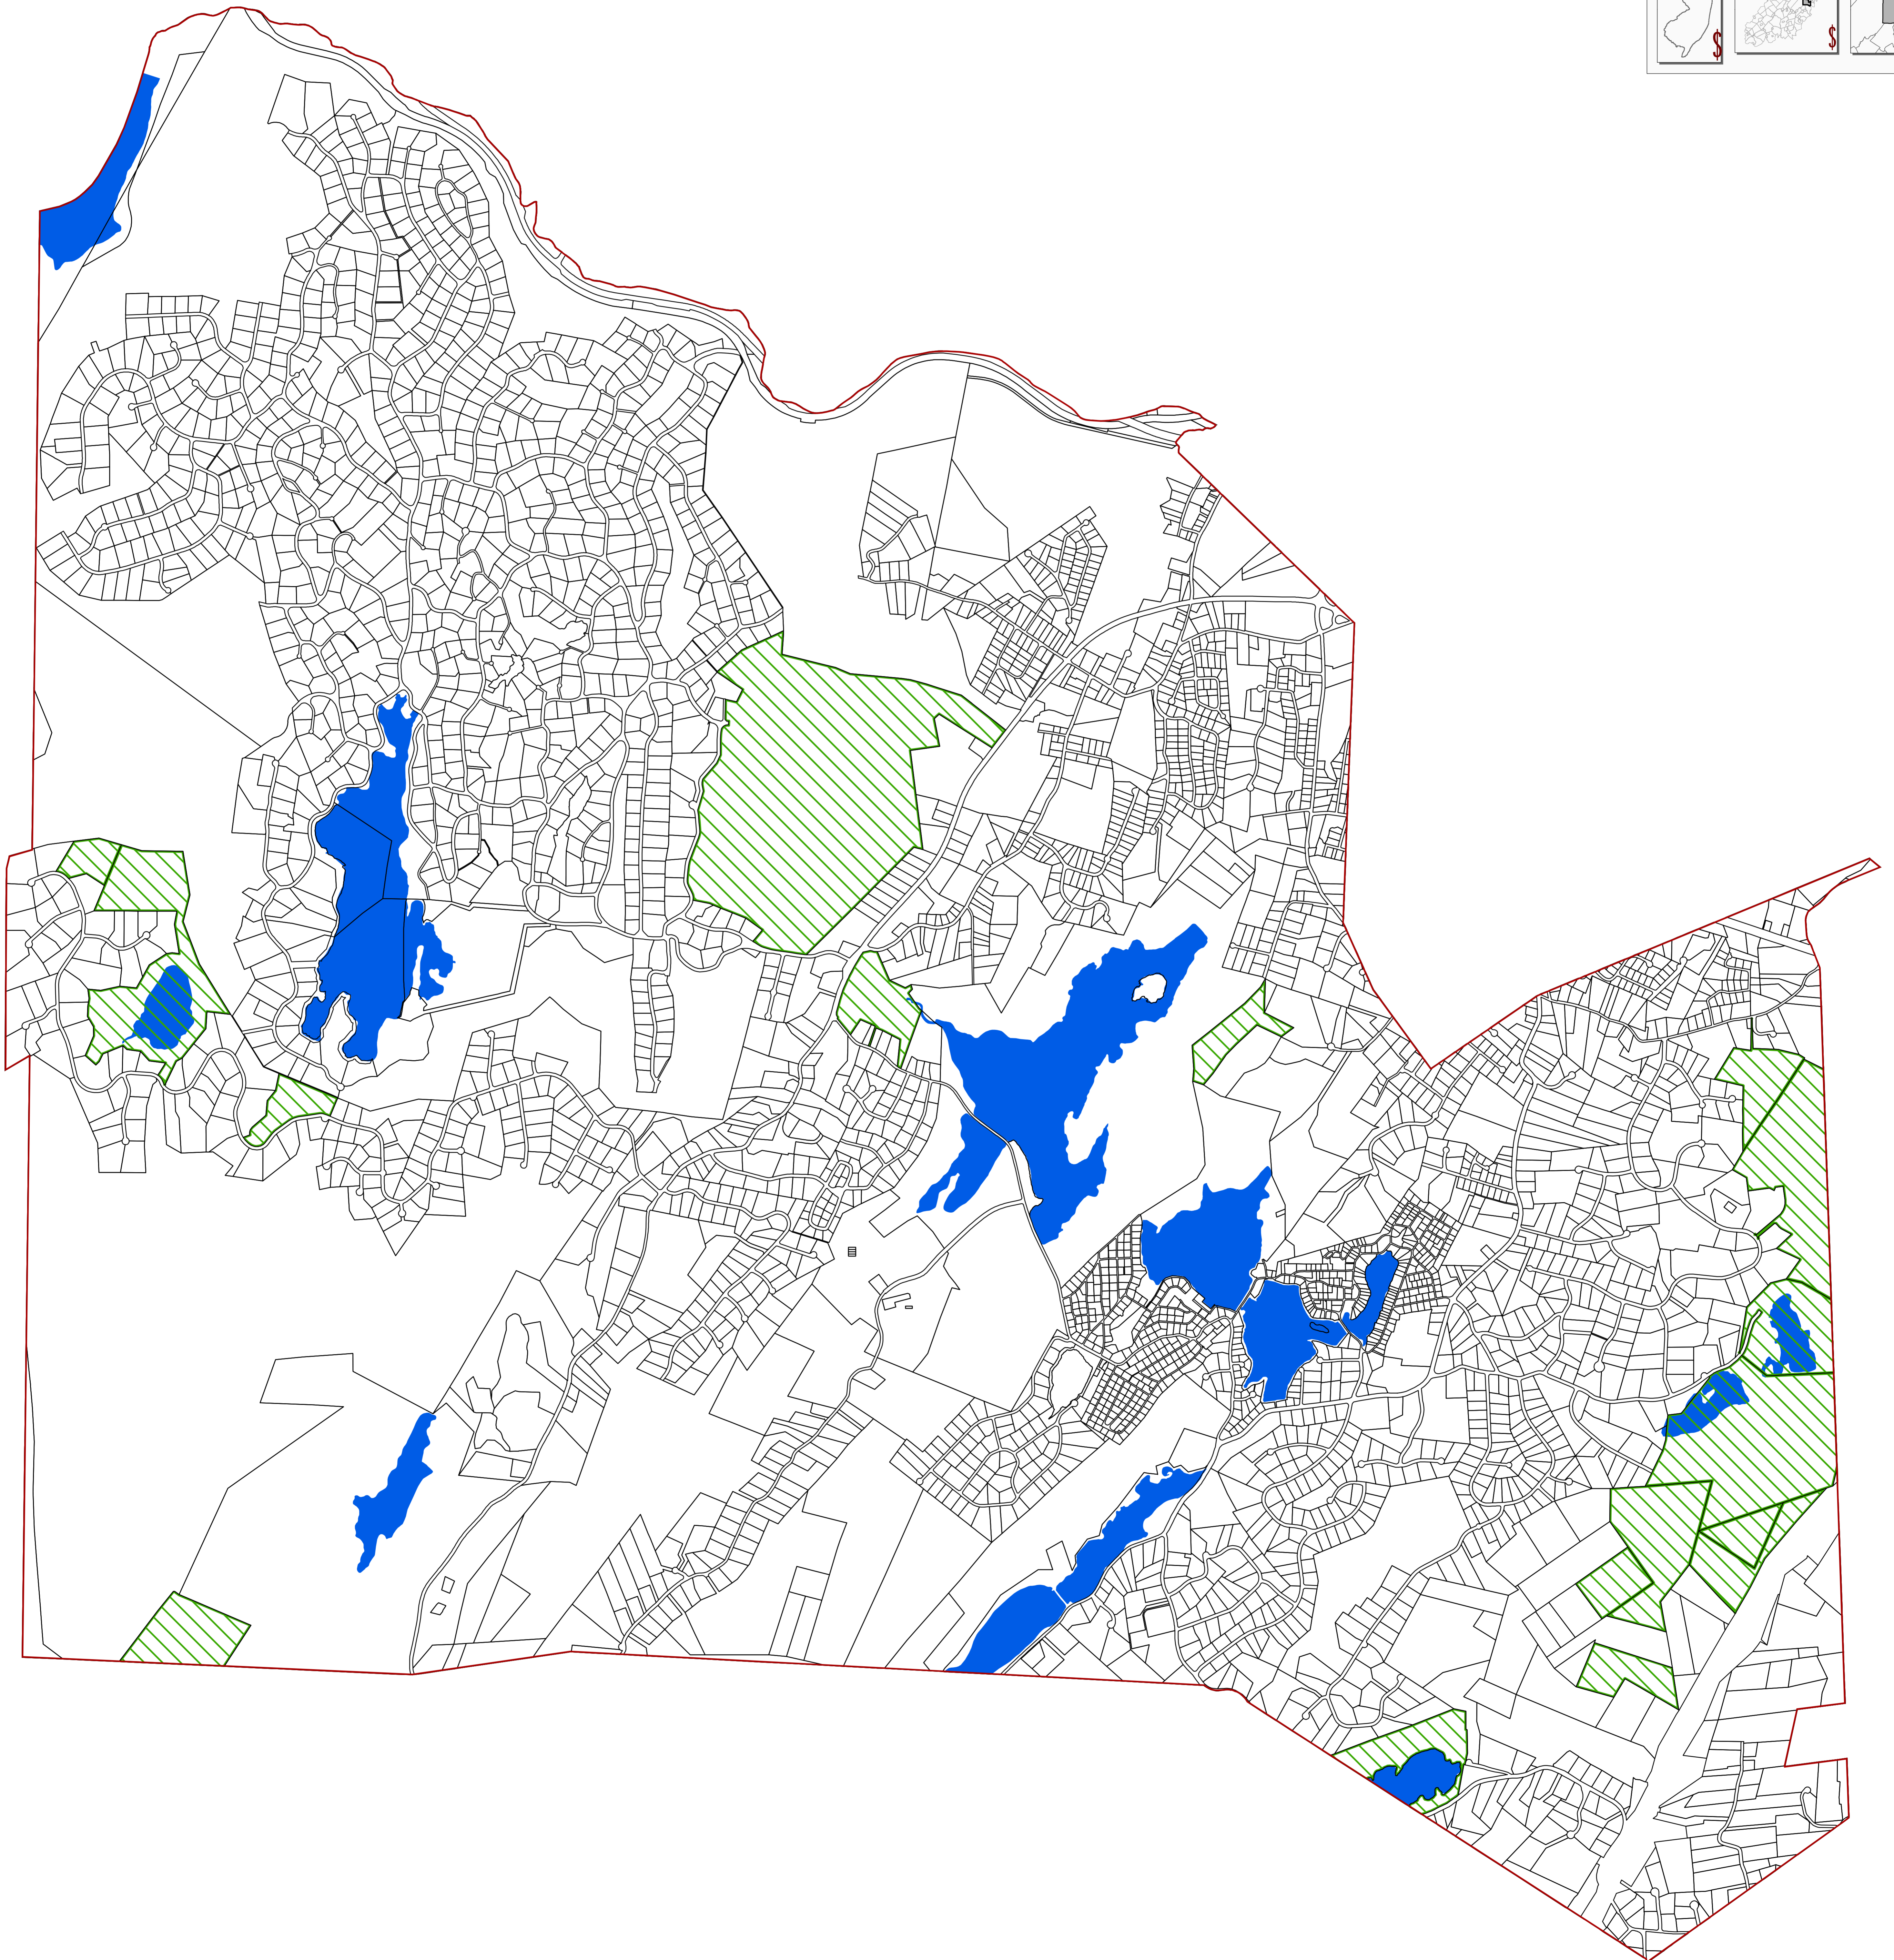

Exhibit 8:

BOROUGH OF KINNELON, MORRIS COUNTY, NJ

Borough of Kinnelon Highlands Area

Highlands Special Environmental Zone

Legend

- Municipal Boundary
- Parcel Boundaries
- Special Environmental Zones
- Lakes Greater Than 10 Acres

Locator Maps

BOROUGH OF KINNELON
MORRIS COUNTY, N.J.

MAP PREPARED BY THE NEW JERSEY
HIGHLANDS COUNCIL, AUGUST 6, 2010